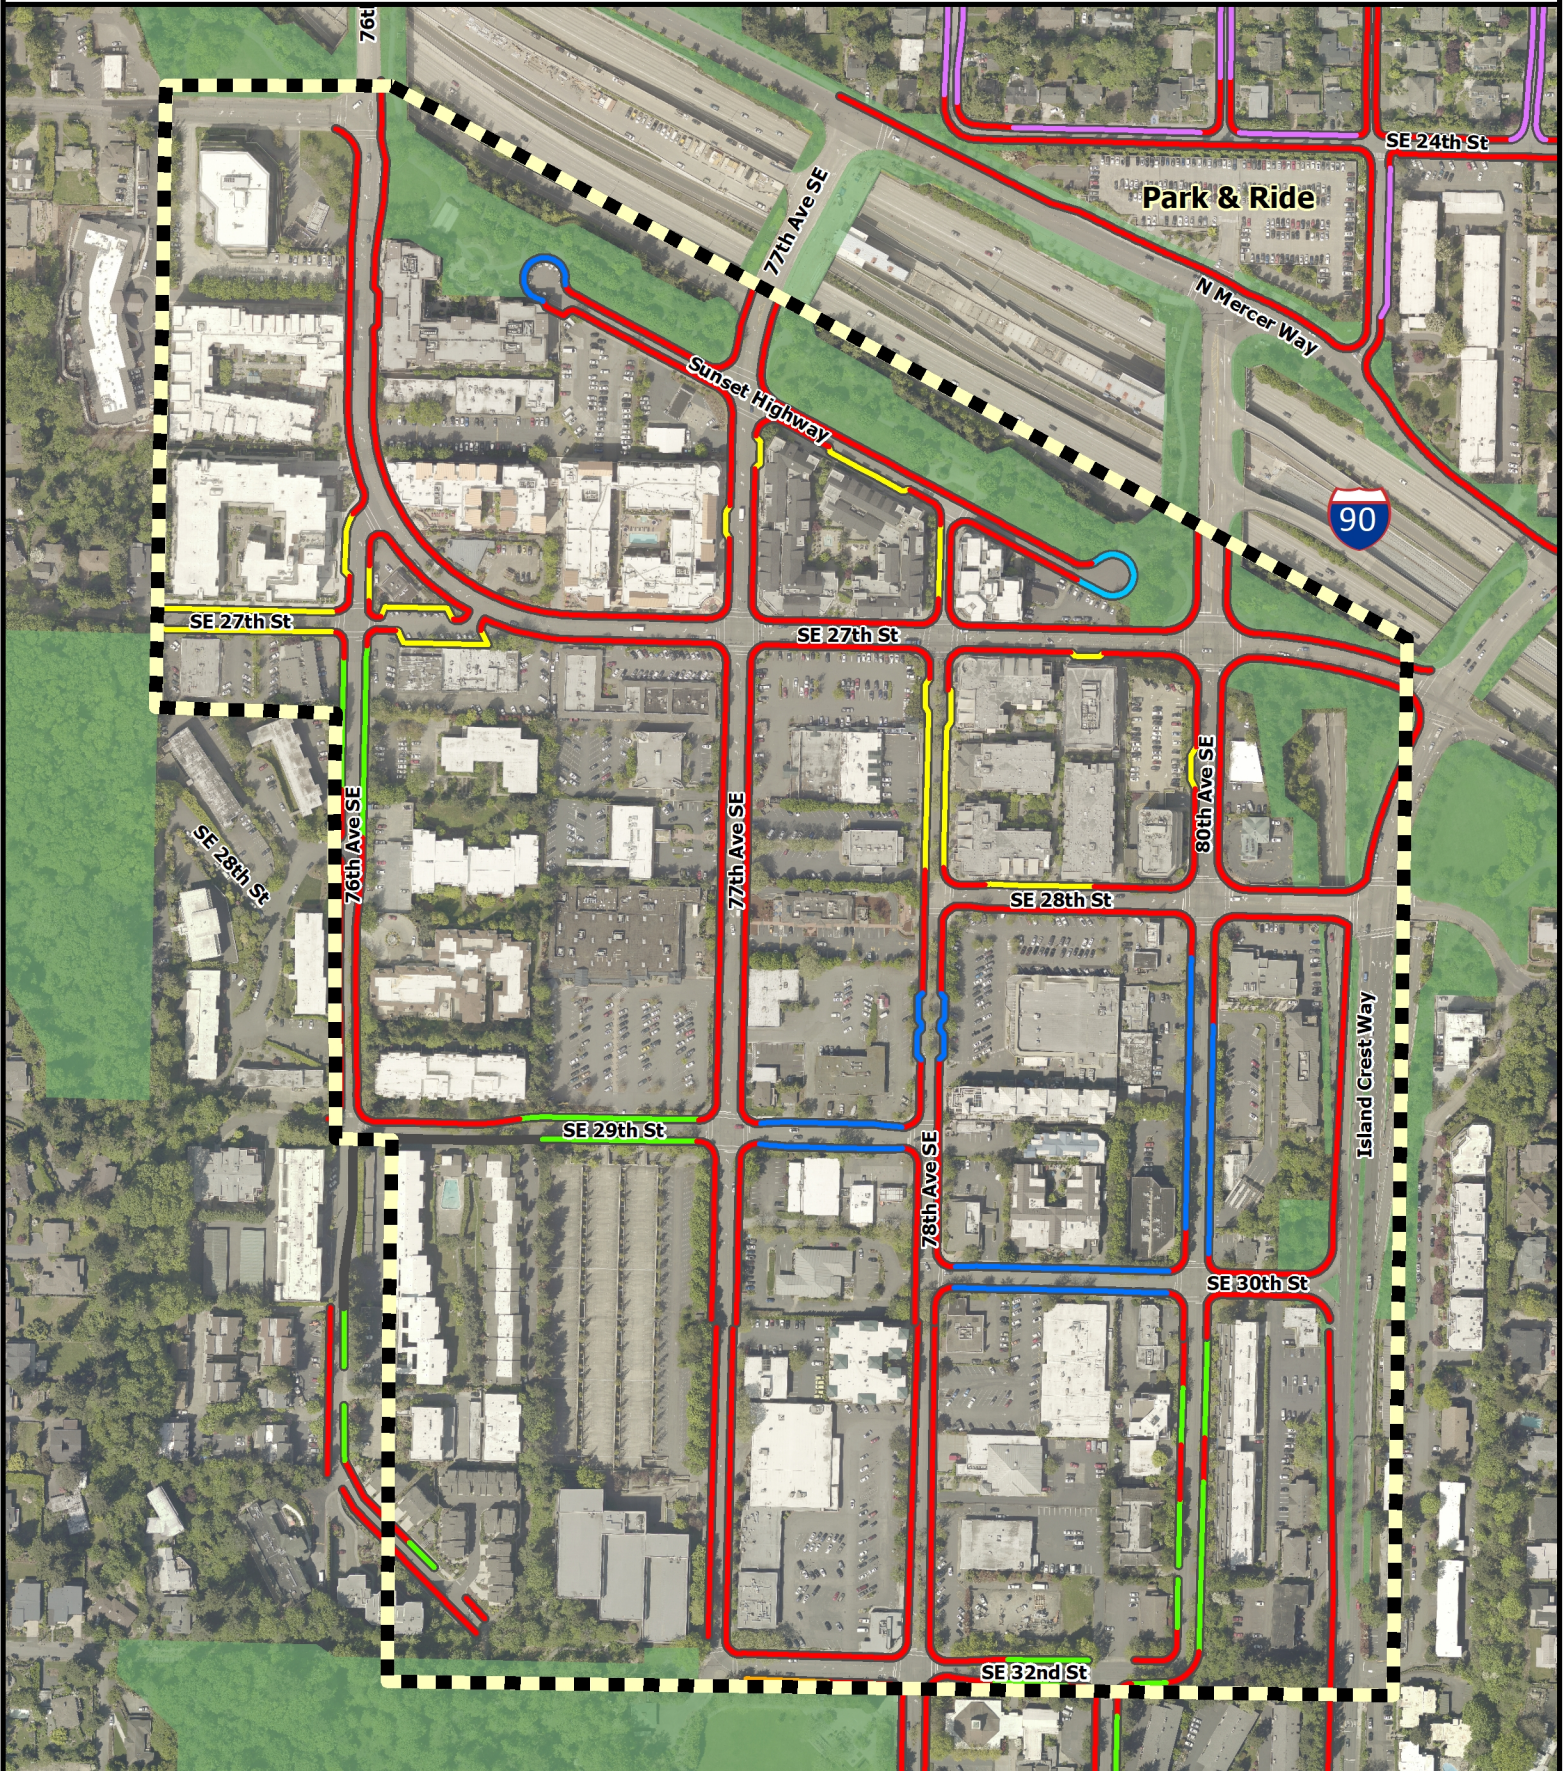

# Town Center Street Parking

- |  |  |  |
|--|--|--|
|  Permit Parking Limits |  4 Hour Limit       |  Permit Parking (M-F, 8-5 pm) |
|  No Parking            |  No Parking 6-10 AM |  Permit Parking (M-F, 7-9 am) |
|  2 Hour Limit          |  Not Restricted     |  |