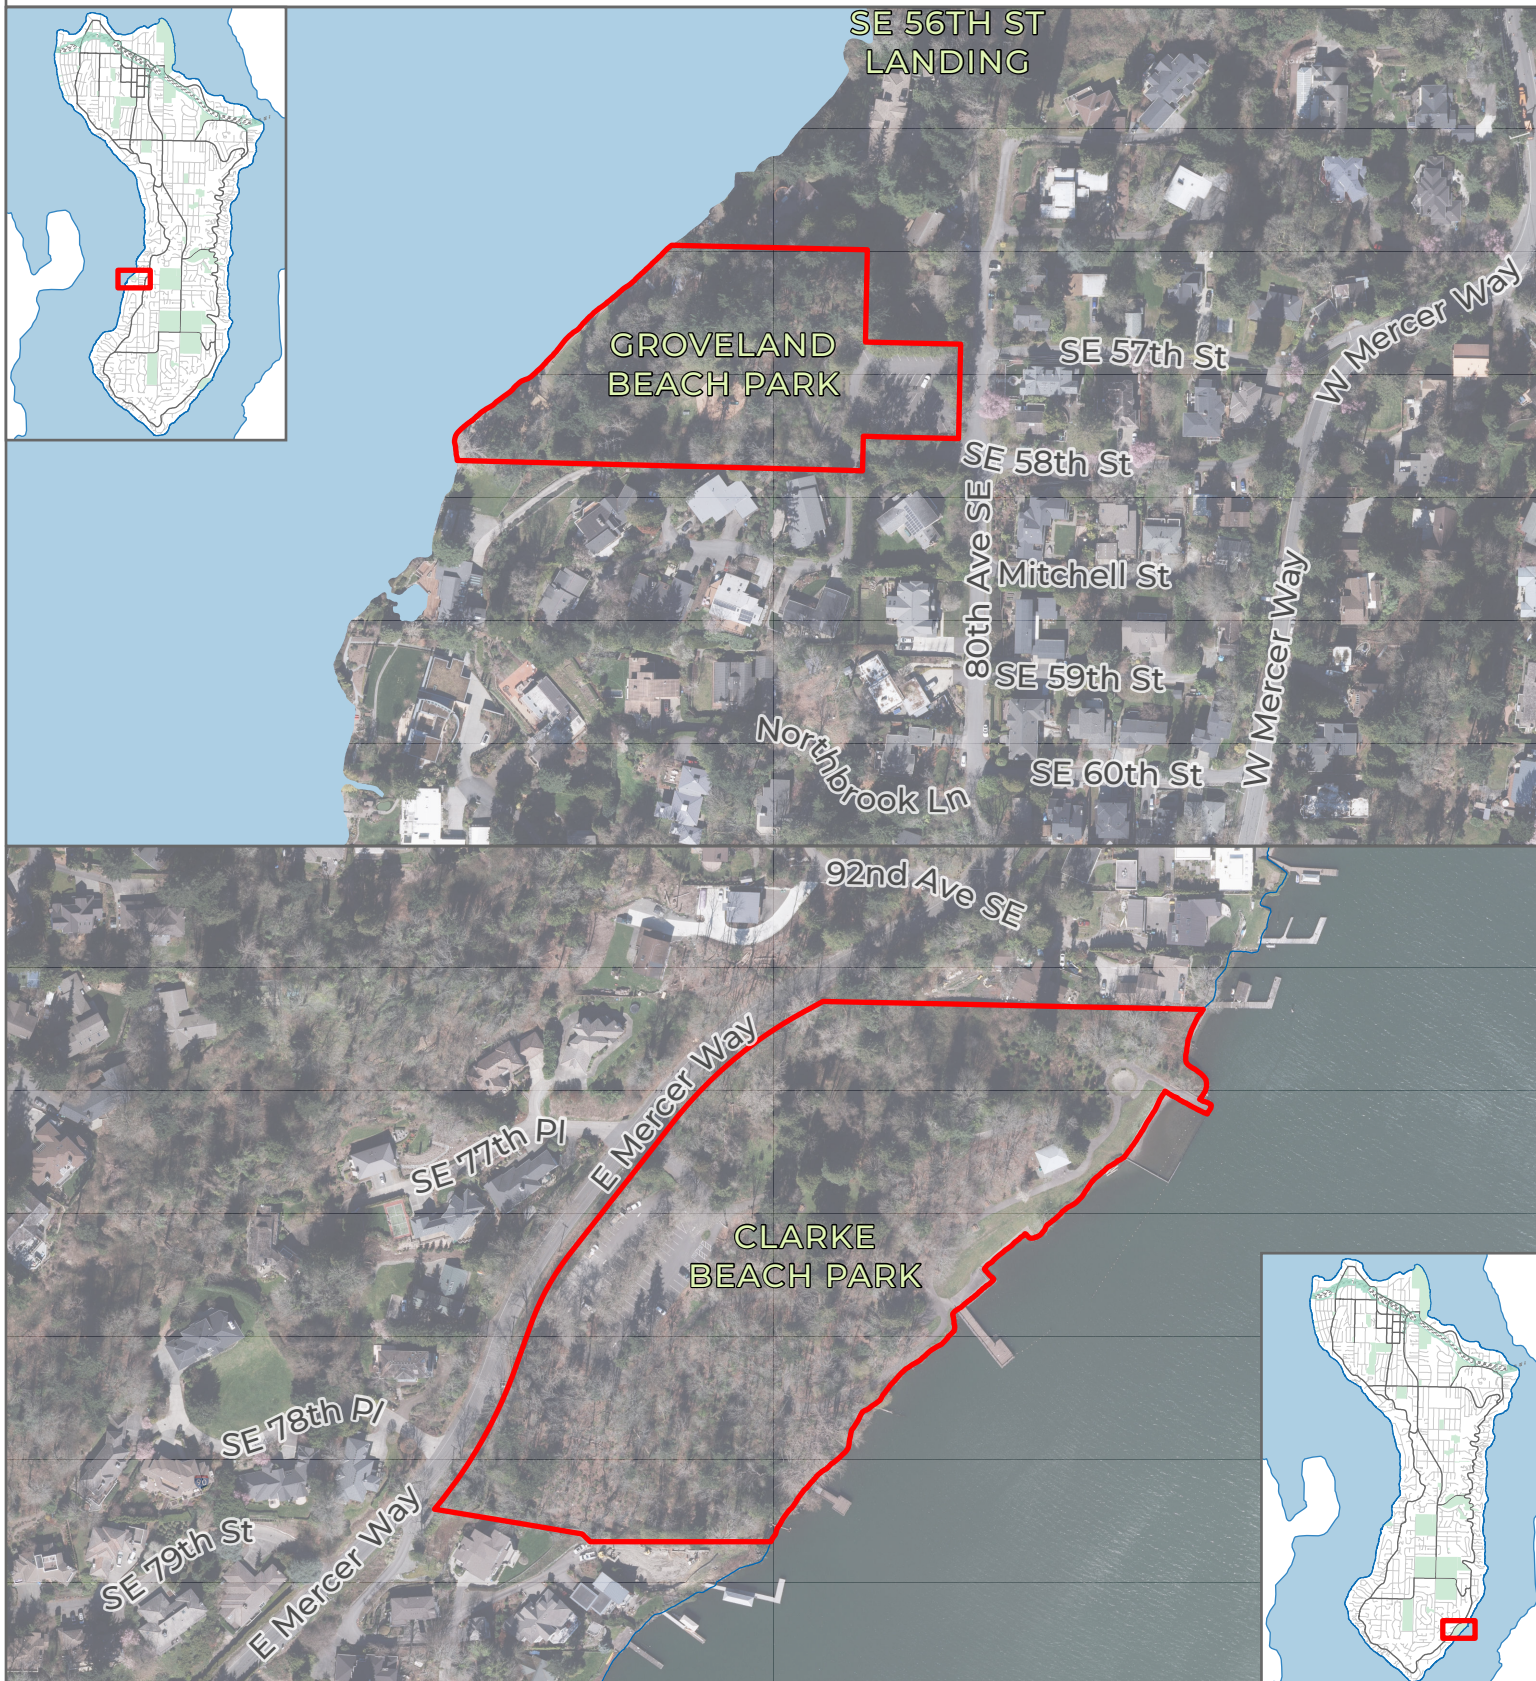

90.25.0013 Clarke and Groveland Beach Parks Joint Infrastructure Plan

 Project Area

Disclaimer: No warranties of any sort including accuracy, fitness or merchantability accompany this map.