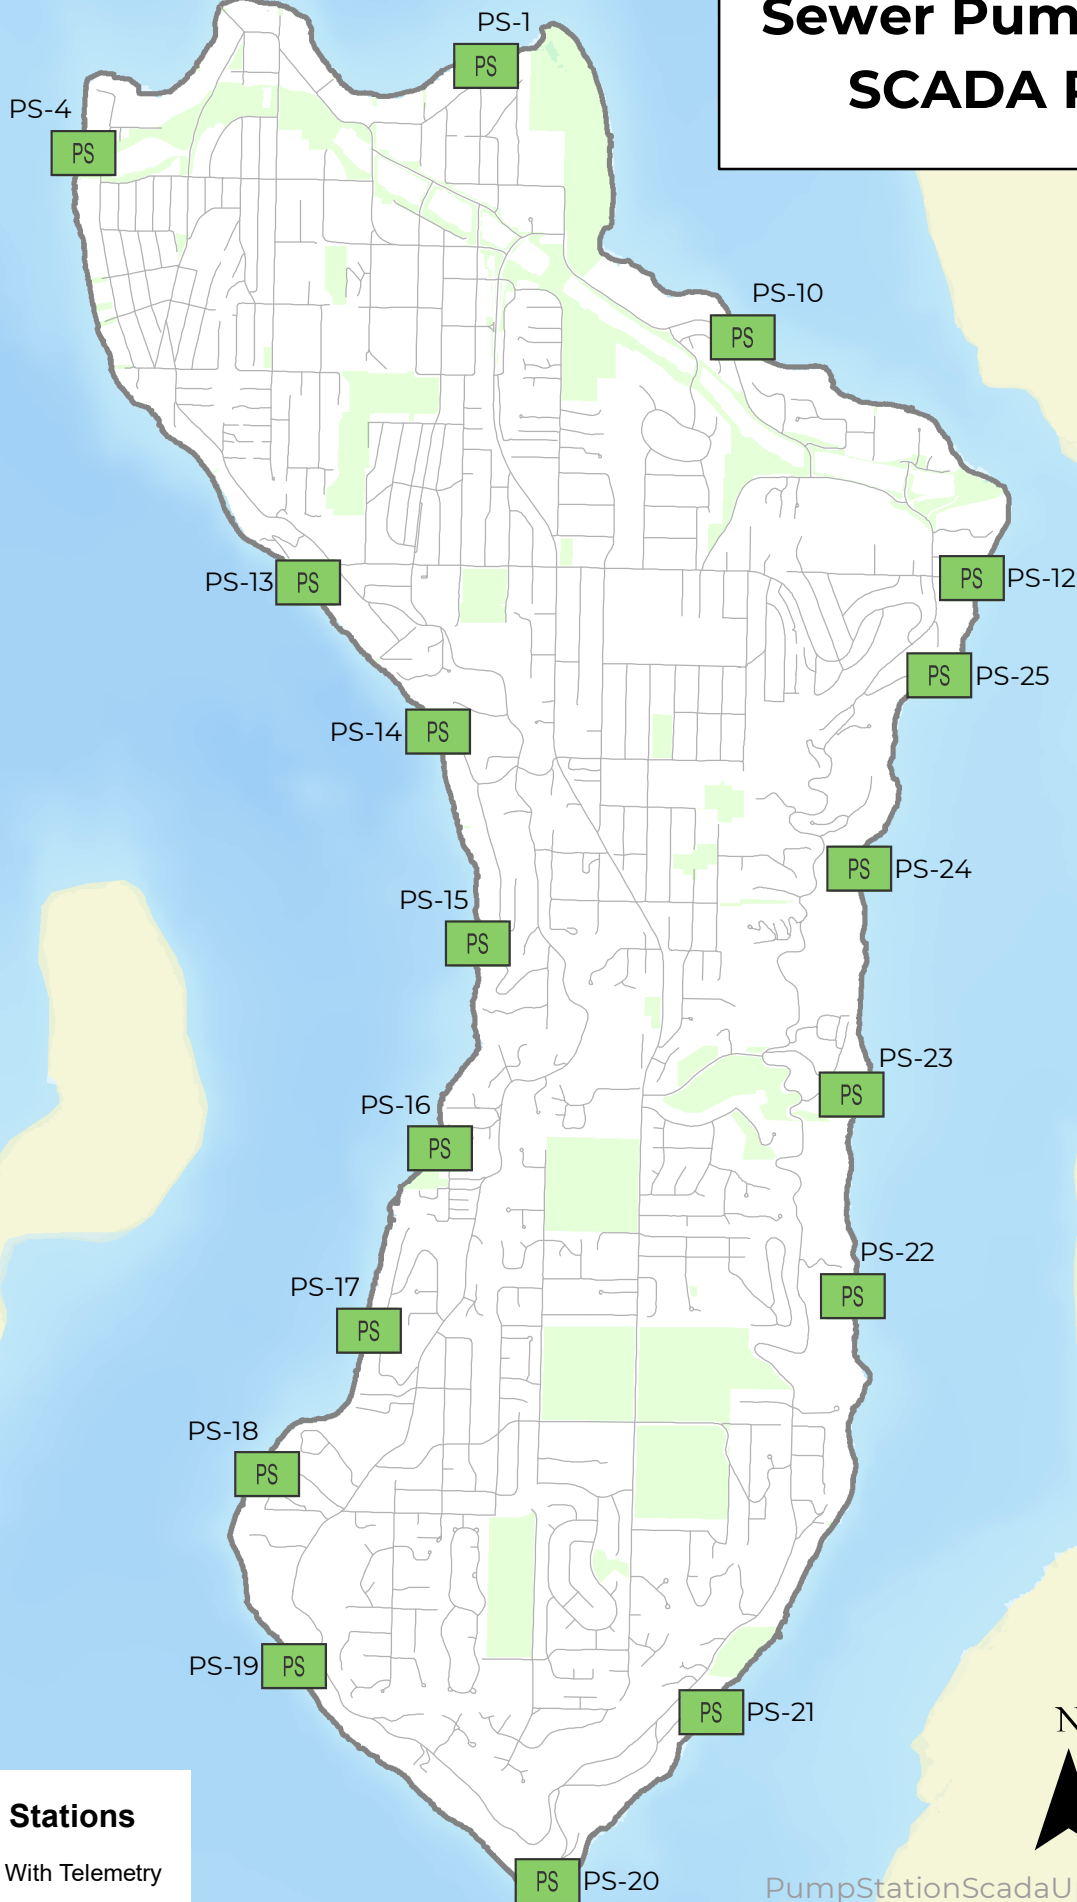

Sewer Pump Station SCADA Project

Pump Stations

 With Telemetry

PumpStationScadaUpdateAgendaBill.mxd

Map Date: 12/14/2022