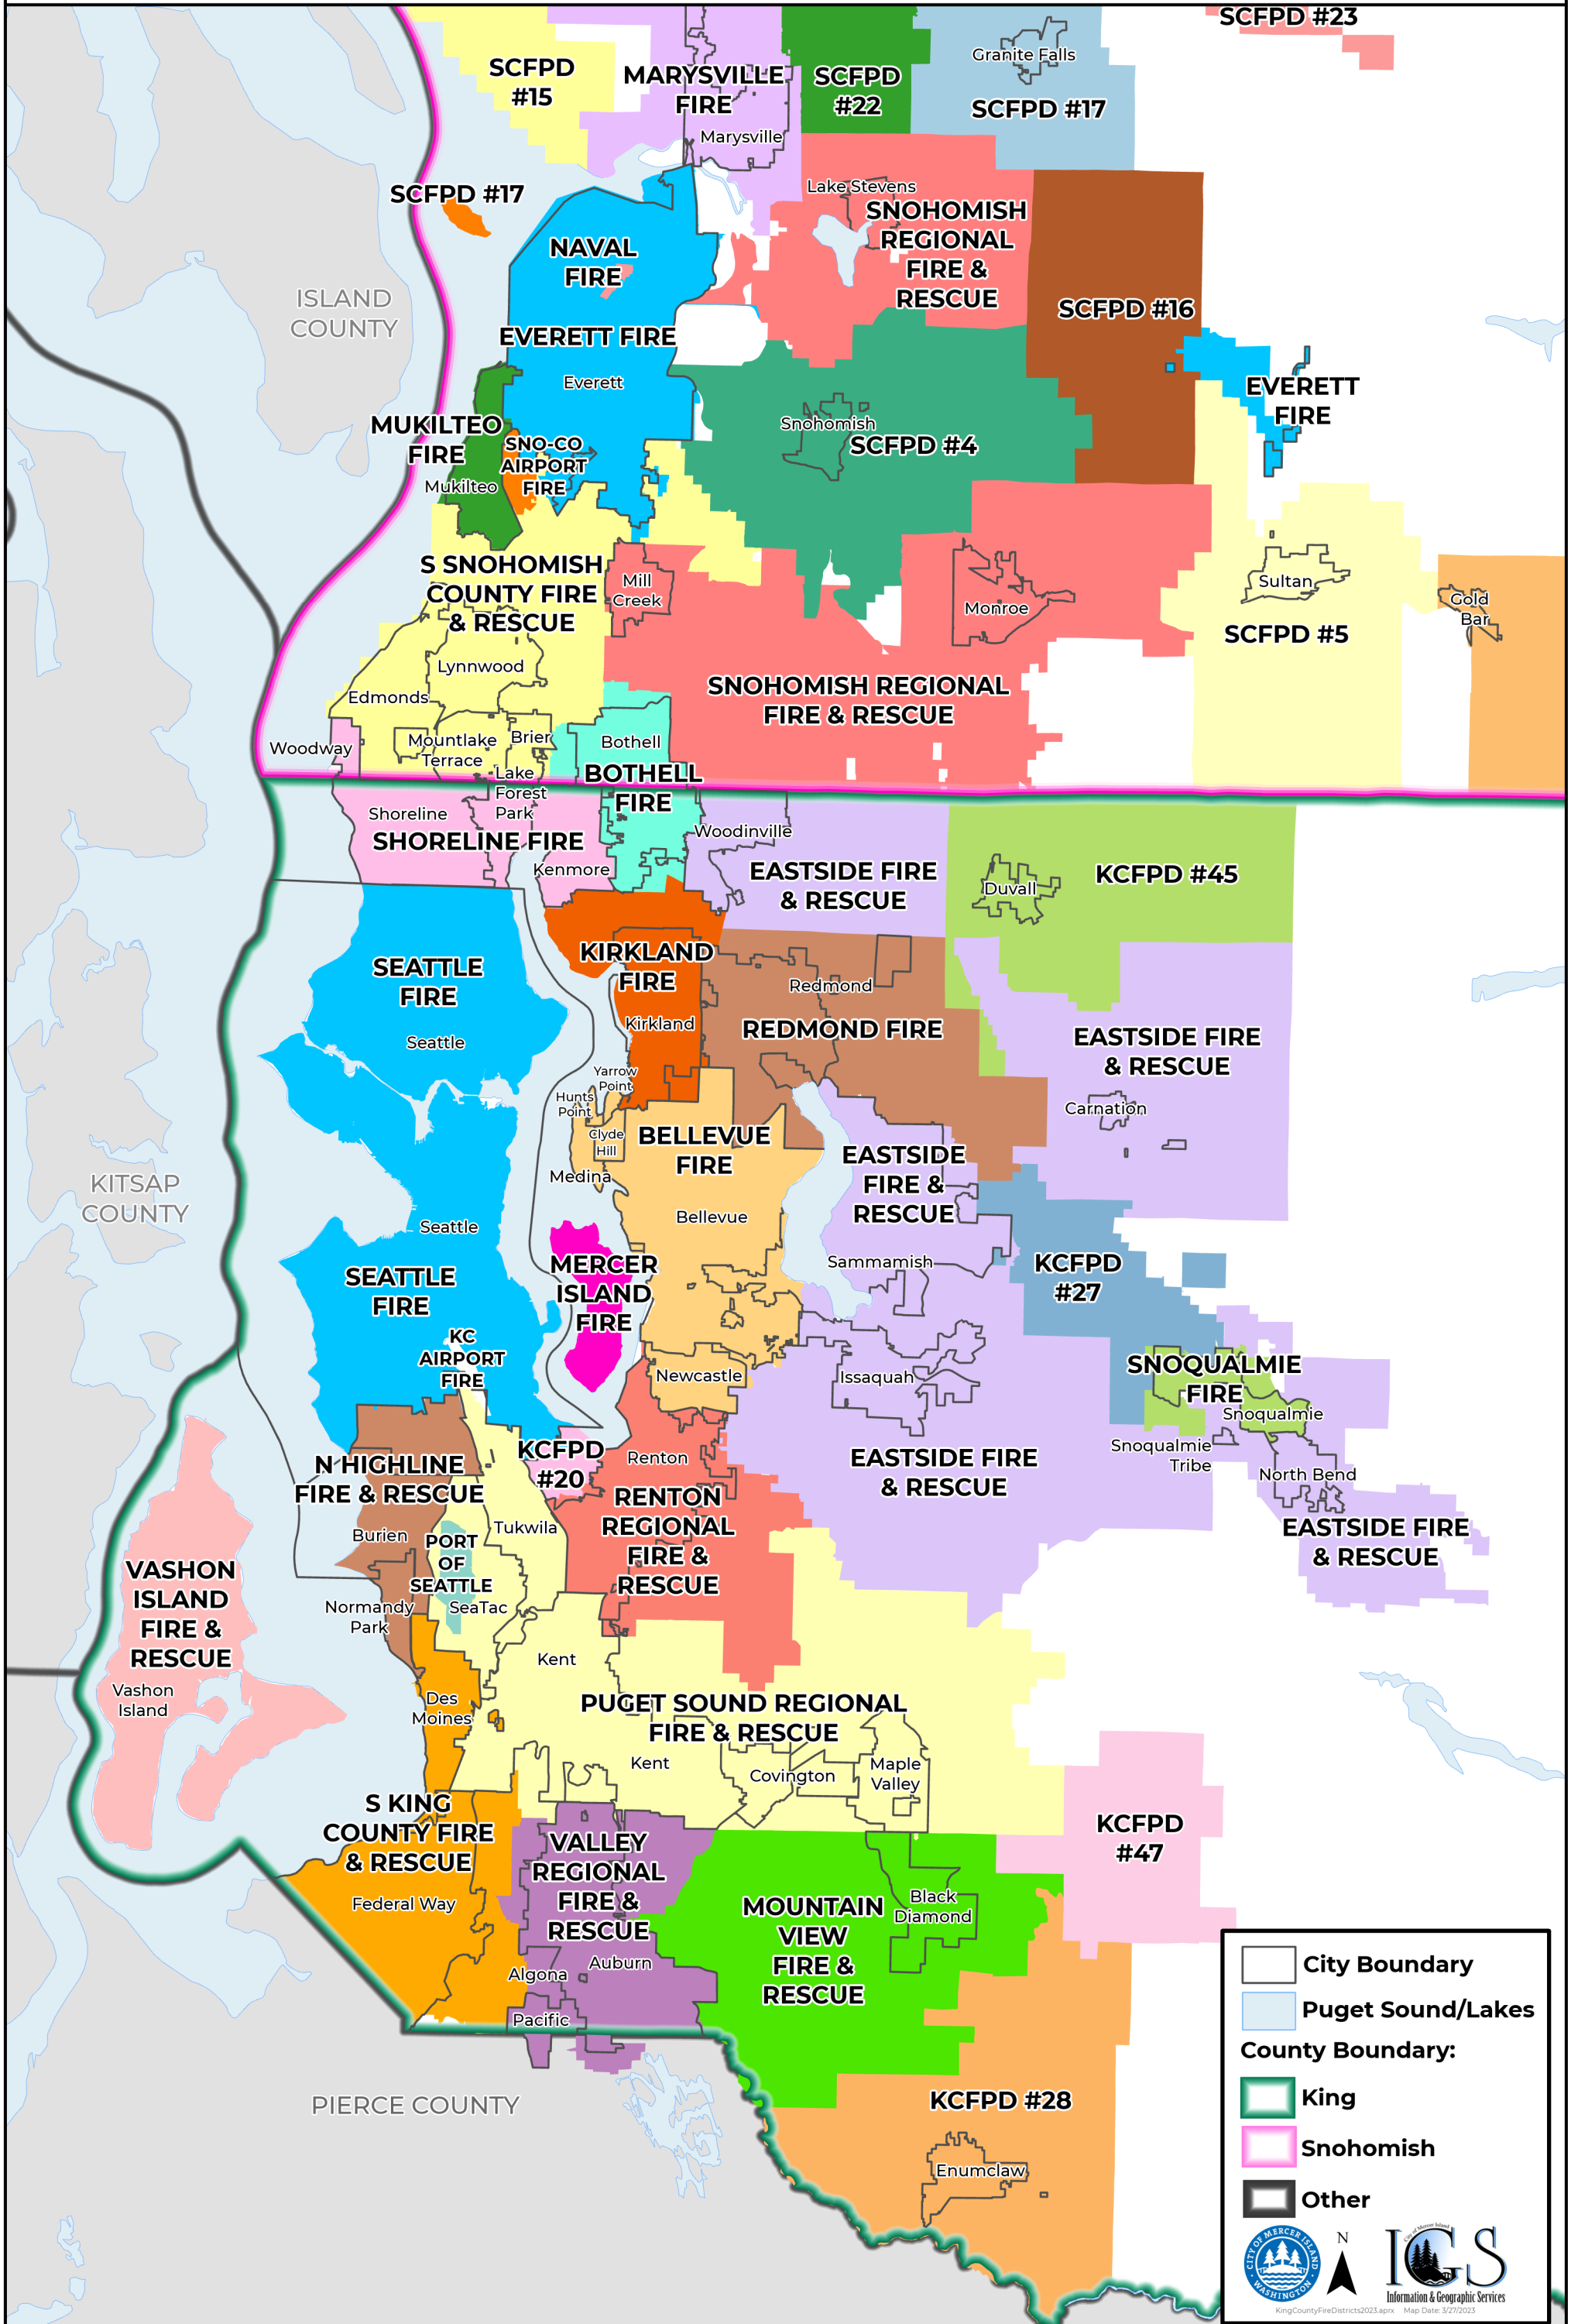

KING & SNOHOMISH COUNTY FIRE SERVICE AREAS

Disclaimer: This map was developed by the City of Mercer Island and is intended to be a general-purpose digital reference tool. This map is not an accepted legal instrument for describing, establishing, recording, or maintaining descriptions of property concerns or boundaries. The City makes no representation or warranty with respect to the accuracy or currency of these data sets.