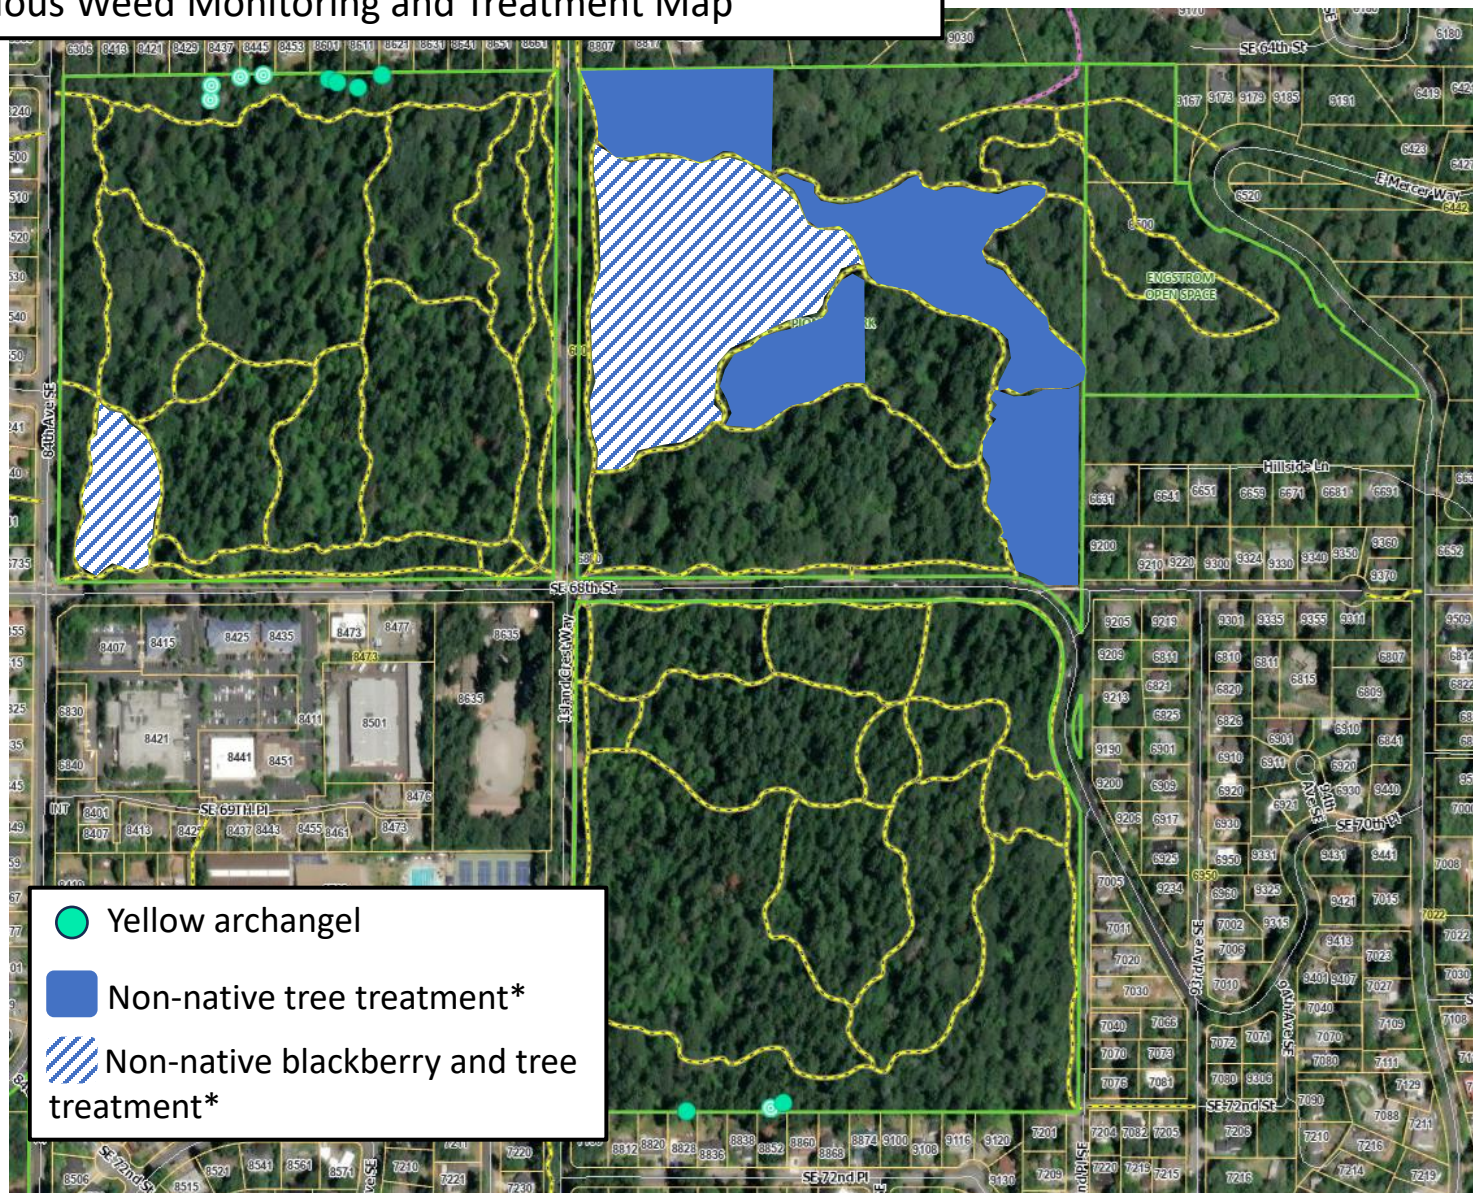

Pioneer Park and Engstrom Open Space  
Exhibit 1: 2023 Herbicide Treatment Map

# Pioneer Park and Engstrom Open Space

## Exhibit 2: 2024 Noxious Weed Monitoring and Treatment Map

\*Highlighted locations received treatment where non-native trees were found that could not be effectively dug up and where non-native blackberry was growing up through native plants. These are sites where work was contracted in 2024. This map does not represent a full survey of all non-native trees or blackberry on Trust property.