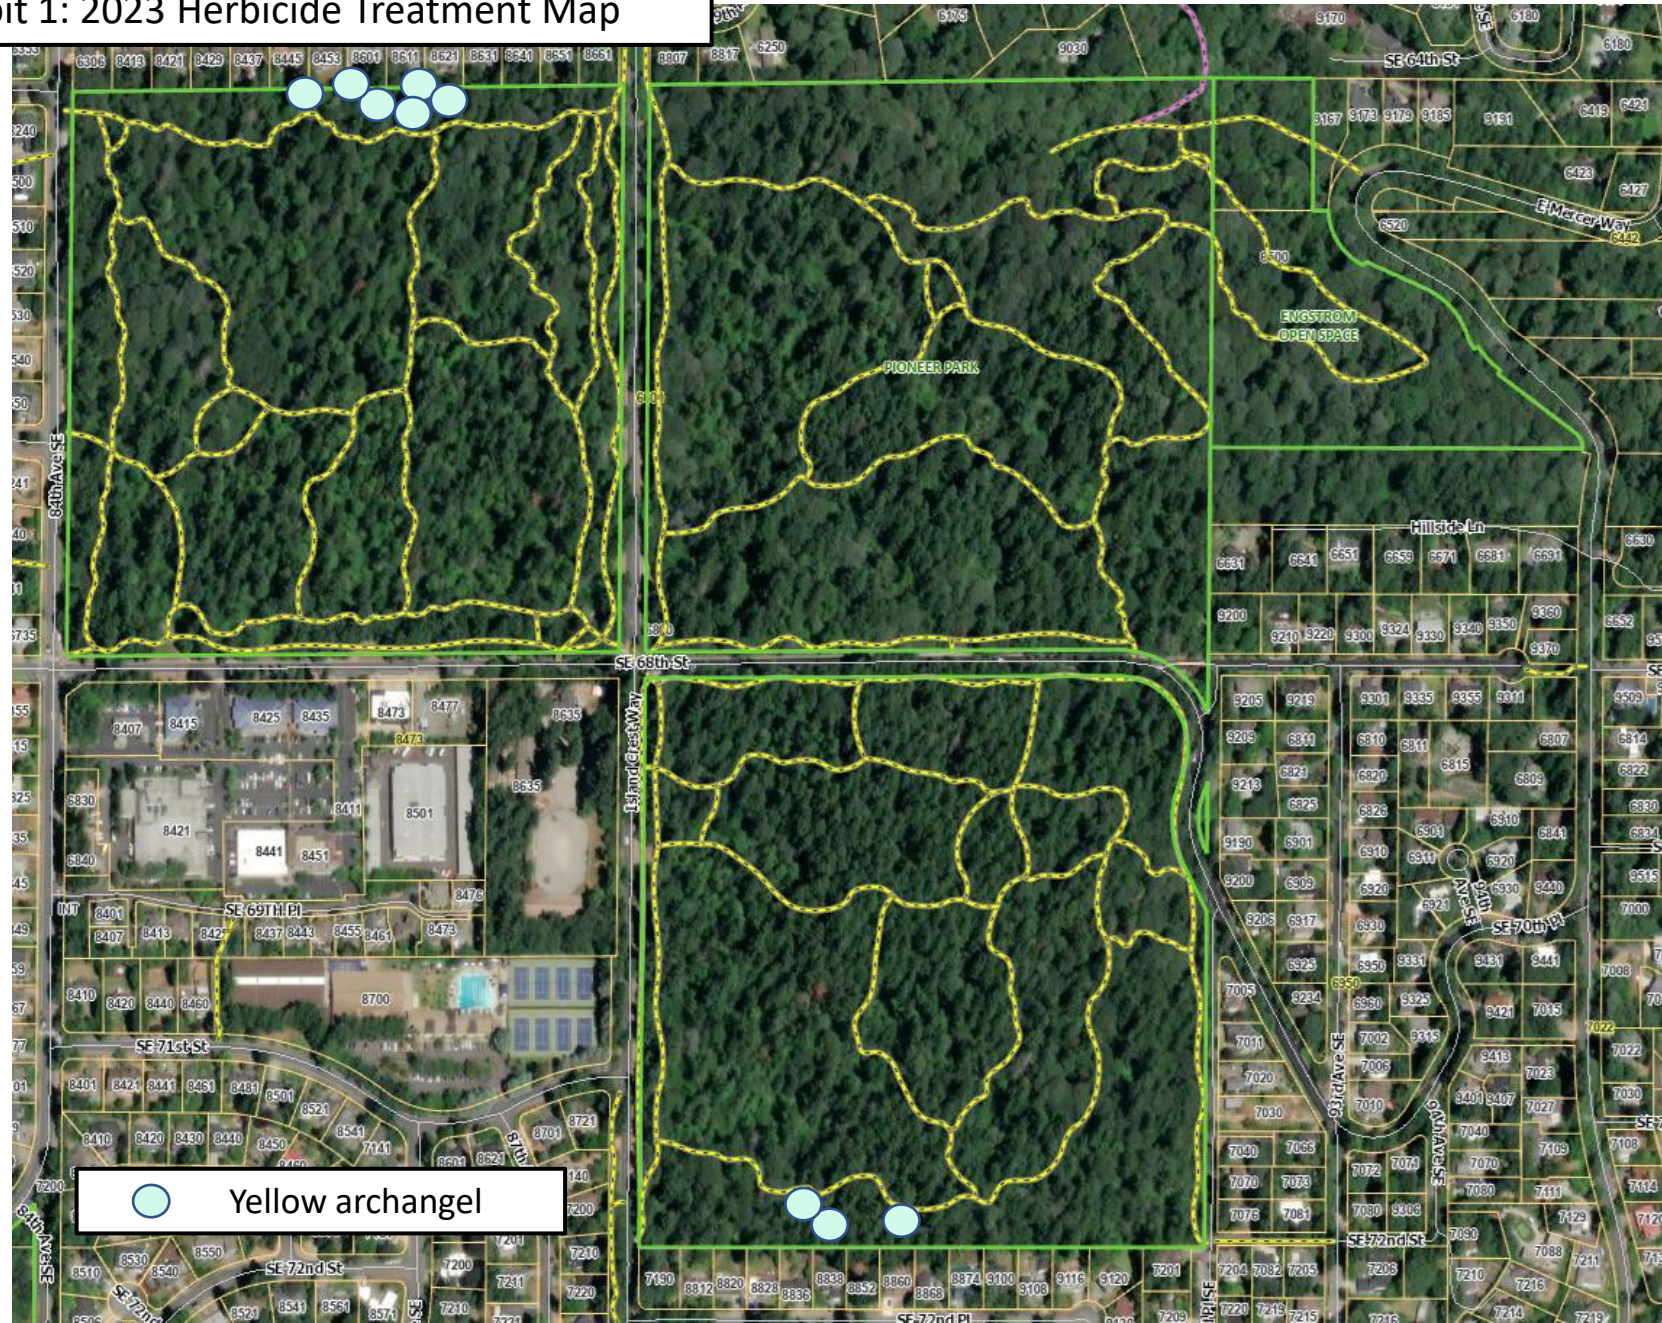

Pioneer Park and Engstrom Open Space  
Exhibit 1: 2023 Herbicide Treatment Map

# Pioneer Park and Engstrom Open Space

## Exhibit 2: 2024 Noxious Weed Monitoring and Treatment Map

\*Highlighted locations received treatment where non-native trees were found that could not be effectively dug up and where non-native blackberry was growing up through native plants. These are sites where work was contracted in 2024. This map does not represent a full survey of all non-native trees or blackberry on Trust property.