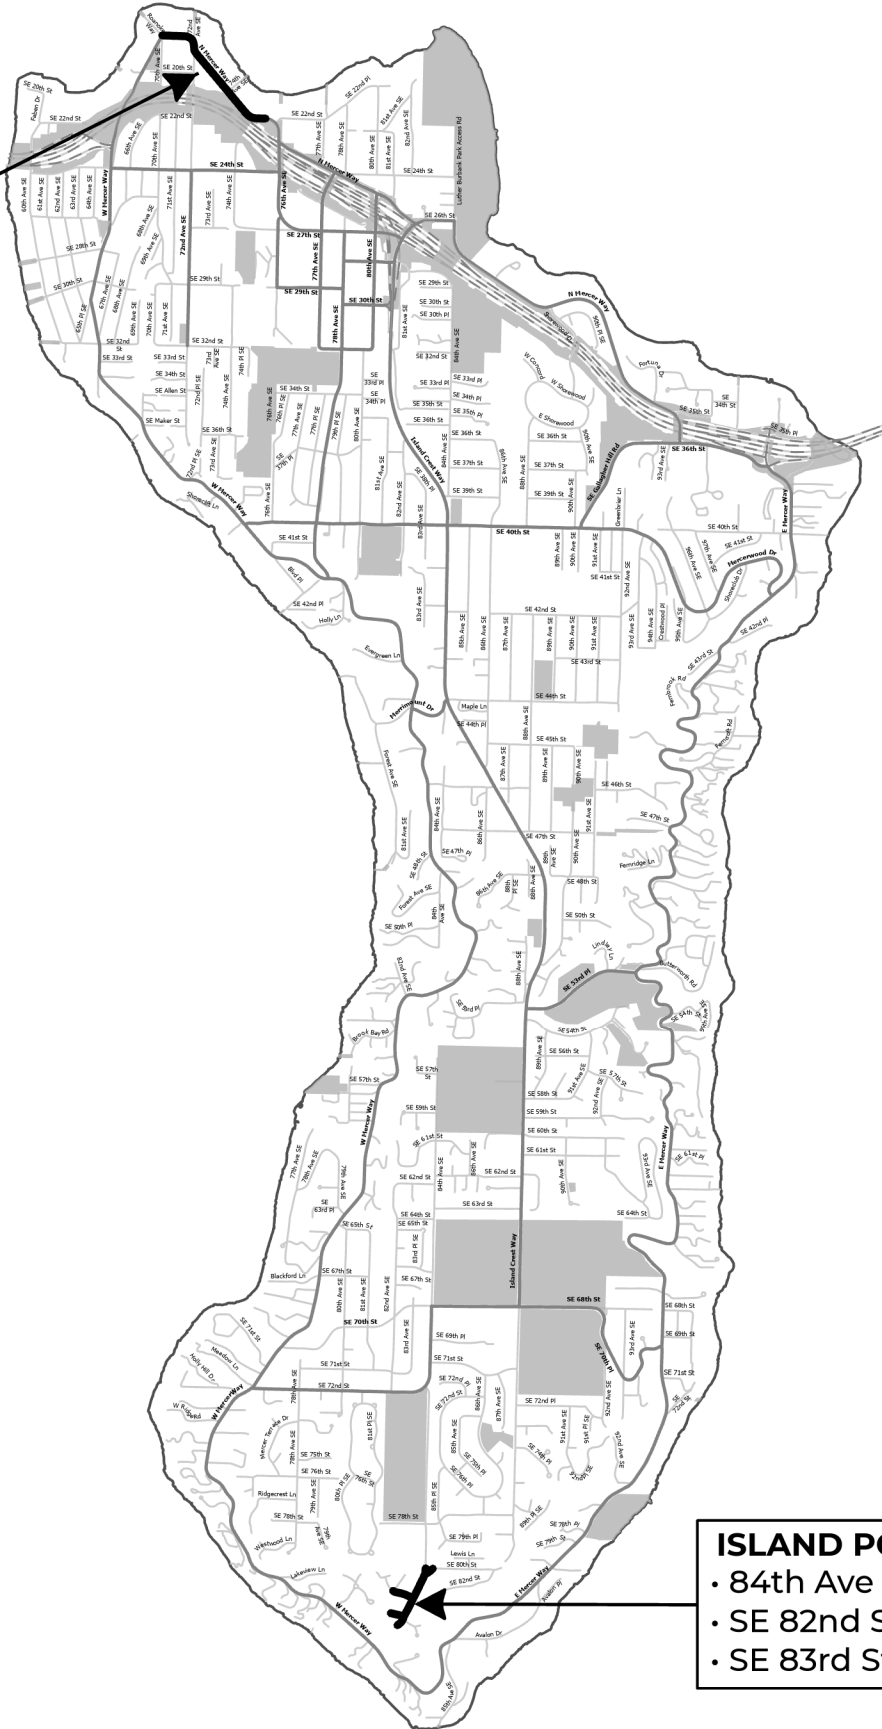

# CITY OF MERCER ISLAND

## 2024 ARTERIAL AND RESIDENTIAL STREET OVERLAY LOCATIONS

N Mercer Way  
from 7500 Blk  
to Roanoke Way

**ISLAND POINT**

- 84th Ave SE
- SE 82nd St to the west
- SE 83rd St to the west

Project Locations
  Major Streets
  I-90
  Streets
  Parks
 
 N IGS  
 Information & Geographic Services

Disclaimer: No warranties of any sort including accuracy, fitness or merchantability accompany this map.

Map Date: 6/10/2024  
StreetImprovementOverlay.arpx  
Layout: 2024ResidentialStreetImprovements