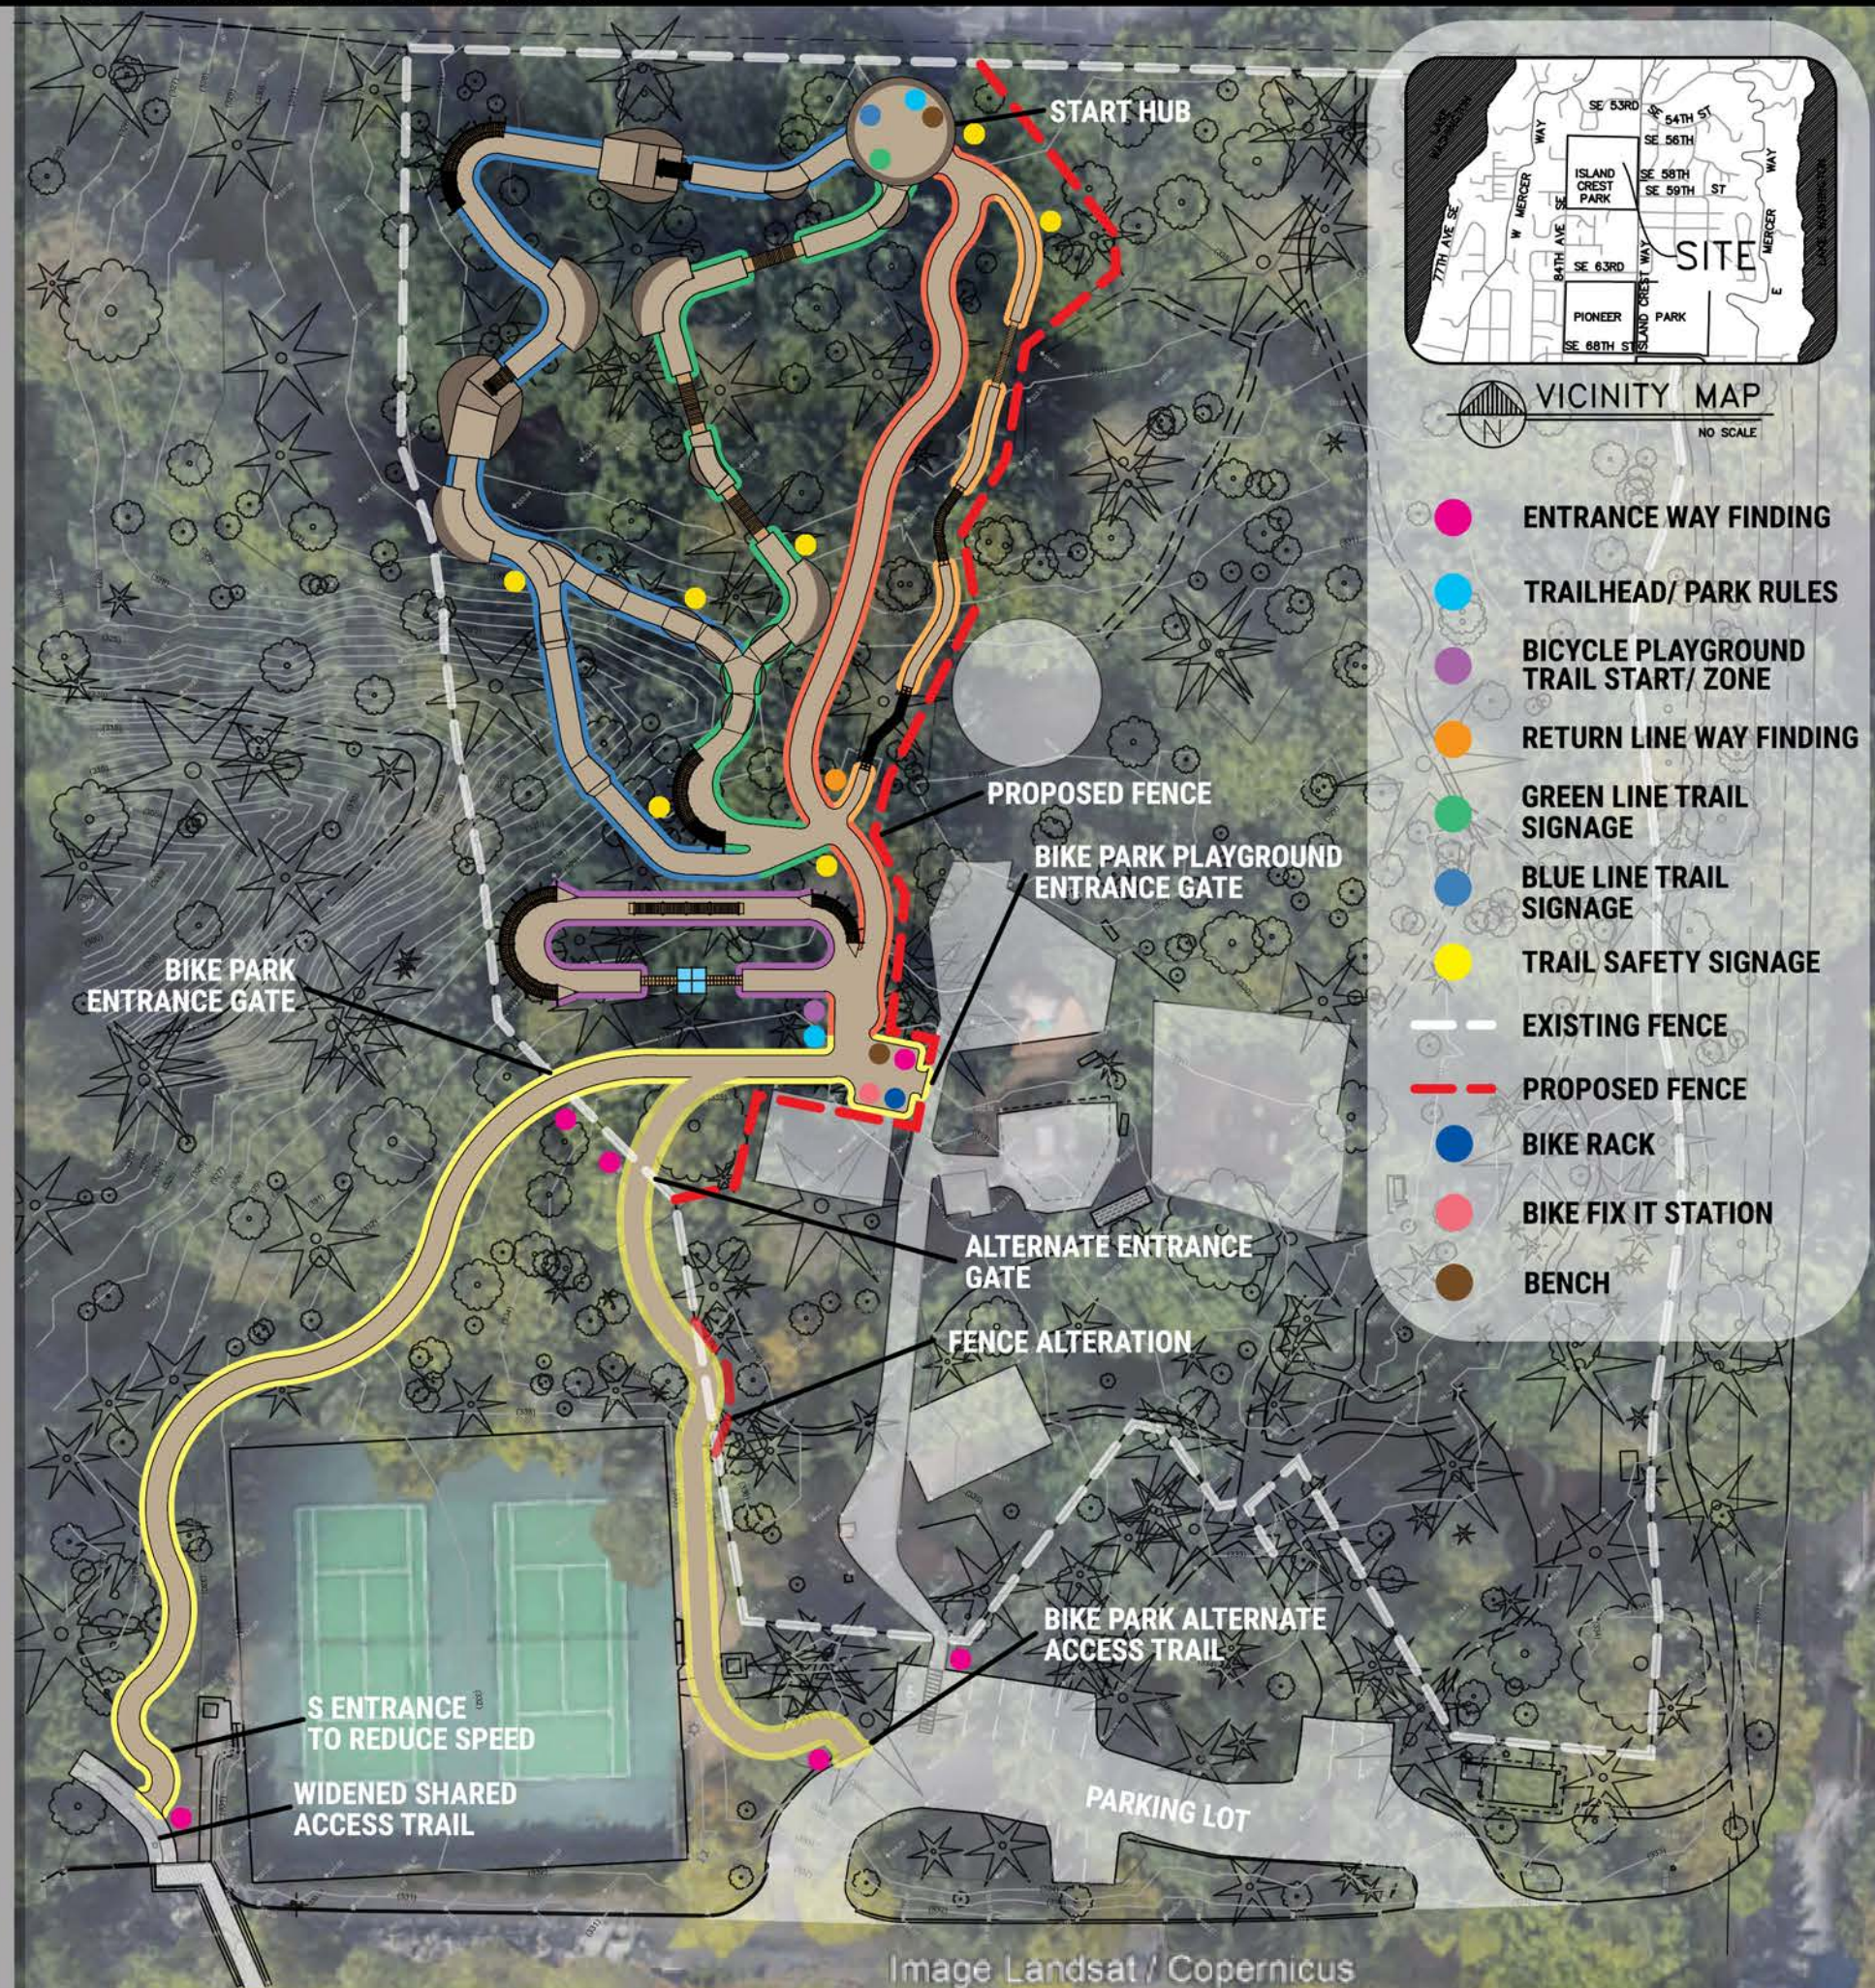

**BLACKHAWK SLOPE STYLE**

INTERMEDIATE FEATURES

**TALL GRASS SKILLS LOOP**

STAY ON TRAIL

**HAMMOCK CHILL ZONE**

FUND

**RIVER CITY BICYCLE PLAYGROUND**

**STANDARD WAYFINDING**  
CAUTIONARY / INFORMATIVE

• Size: 9x12 inches

**DOWNHILL TRAFFIC**  
DO NOT ENTER

**CAUTION**  
↑  
TRAILS MERGE

**MANDATORY DROP**  
↓ ↓ ↓

**CAUTION FEATURE**  
⚠️

**MANDATORY GAPS AHEAD**  
⚠️

**THE HIGH GROUND BIKE PRESERVE**  
TRAILHEAD / ENTRY POINT SIGNAGE

• Custom Branded Logo & Park Name  
• Park Rules List  
• Emergency Information  
• Top View of Trail System with Topography  
• Legend with Identifying Markers  
• Custom Built Sign Frame with Cedar Posts  
• Additional Signage throughout Park  
• Size: 48x72 inches (Frame)

**TRAIL MAP**

**PARK RULES**

- ENTRANCE WAY FINDING
- TRAILHEAD/ PARK RULES
- BICYCLE PLAYGROUND TRAIL START/ ZONE
- RETURN LINE WAY FINDING
- GREEN LINE TRAIL SIGNAGE
- BLUE LINE TRAIL SIGNAGE
- TRAIL SAFETY SIGNAGE
- EXISTING FENCE
- PROPOSED FENCE
- BIKE RACK
- BIKE FIX IT STATION
- BENCH