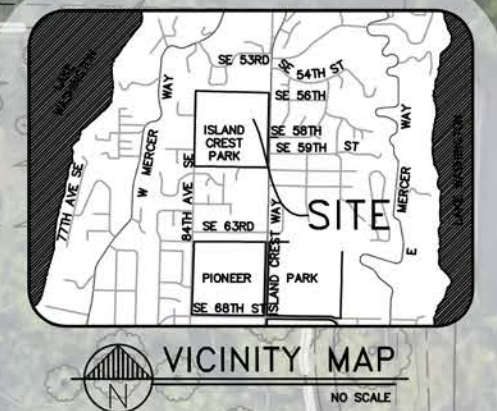

STANDARD WAYFINDING
CAUTIONARY / INFORMATIVE

• Size: 4x8 inches

BEGINNER

INTERMEDIATE

ADVANCED

PROGRESSIVE BIKE SIGNS

PINEVILLE BIKE PARK
TRAIL START / ZONING

• Park Logo & Name
• Trail Name or Zone Name
• Difficulty Level
• Size: 10x24 inches

BLACKHAWK SLOPE STYLE

INTERMEDIATE FEATURES

TALL GRASS SKILLS LOOP

STAY ON TRAIL

HAMMOCK CHILL ZONE

FUND

RIVER CITY BICYCLE PLAYGROUND

STANDARD WAYFINDING
CAUTIONARY / INFORMATIVE

• Size: 9x12 inches

DOWNHILL TRAFFIC
DO NOT ENTER

CAUTION
↑
TRAILS MERGE

MANDATORY DROP
↓ ↓ ↓

CAUTION FEATURE
⚠️

MANDATORY GAPS AHEAD
⚠️

THE HIGH GROUND BIKE PRESERVE
TRAILHEAD / ENTRY POINT SIGNAGE

• Custom Branded Logo & Park Name
• Park Rules List
• Emergency Information
• Top View of Trail System with Topography
• Legend with Identifying Markers
• Custom Built Sign Frame with Cedar Posts
• Additional Signage throughout Park
• Size: 48x72 inches (Frame)

TRAIL MAP

PARK RULES

- ENTRANCE WAY FINDING
- TRAILHEAD/ PARK RULES
- BICYCLE PLAYGROUND TRAIL START/ ZONE
- RETURN LINE WAY FINDING
- GREEN LINE TRAIL SIGNAGE
- BLUE LINE TRAIL SIGNAGE
- TRAIL SAFETY SIGNAGE
- EXISTING FENCE
- PROPOSED FENCE
- BIKE RACK
- BIKE FIX IT STATION
- BENCH