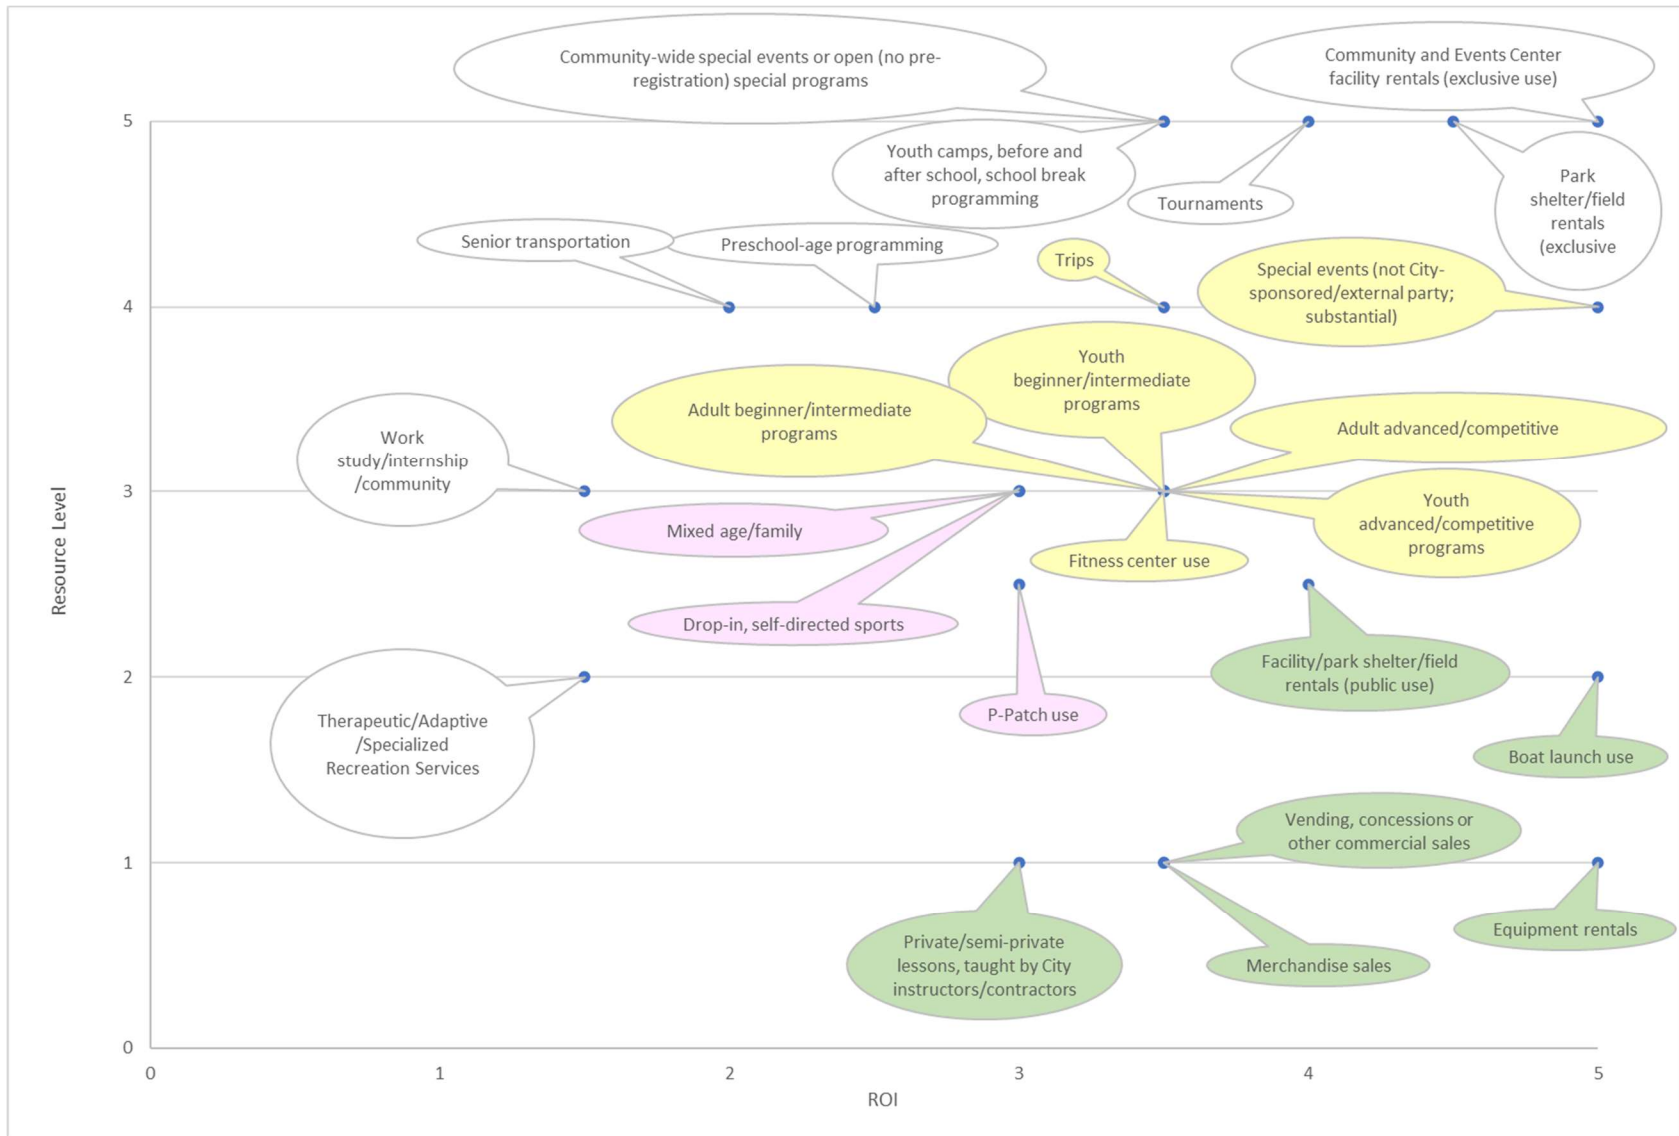

Reset Team Discussion Matrix (ROI x Resource Level)

ROI: a combined factor of # served and cost recovery target

2/25/2021: This is a work in-progress; shared with Parks and Recreation Commission for informational purposes, only.