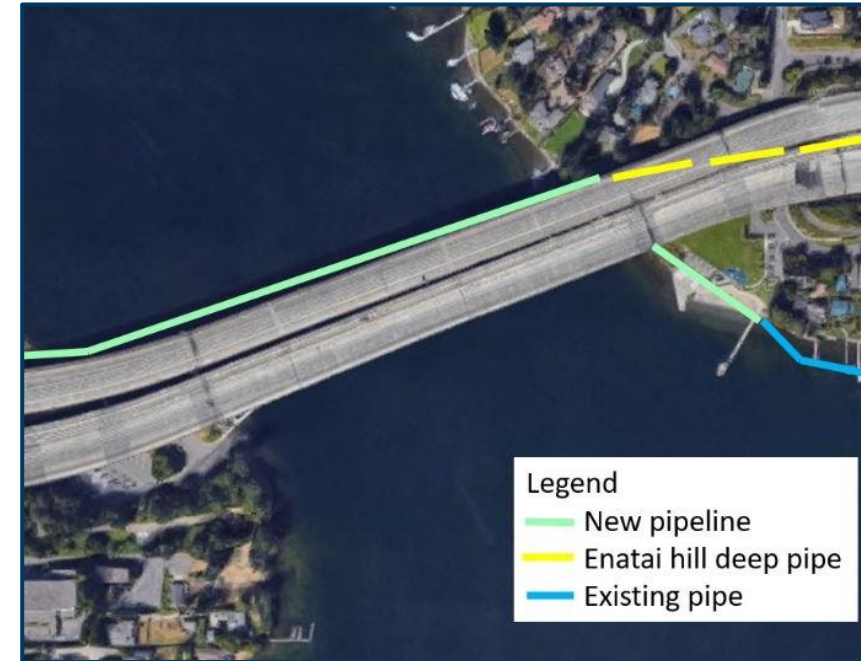

July 14: West Coast Feed

July 21: Great American
Trainwreck

July 28: Outside The
Lines

August 4: Portage Bay
Big Band

August 11: TBD

North Mercer Island/Enatai Sewer Upgrade

- King County construction crews are utilizing part of the Boat Launch parking area to allow for construction on the North Mercer Enatai Sewer Upgrade project.
- The boat launch is still fully operational, however there are fewer parking spaces available. The City has made overflow parking available at City Hall.
- King County is upgrading four miles of sewer pipeline across north Mercer Island and south Bellevue. In addition to the new sewer pipeline, King County will upgrade the County's North Mercer Pump Station, as well as the City of Mercer Island's Lift Station 11 at Fruitland Landing.

North Mercer Island/Enatai Sewer Upgrade

- King County's contractor will use a Washington State Department of Transportation (WSDOT) property for their construction offices.
- Trailers and other equipment will be stored uphill from the boat launch, between Frontage Road, I-90 and East Mercer Way.
- The area will be restored to its original condition when construction is complete.
- For more information about the project, visit www.kingcounty.gov/mercerenataisewer