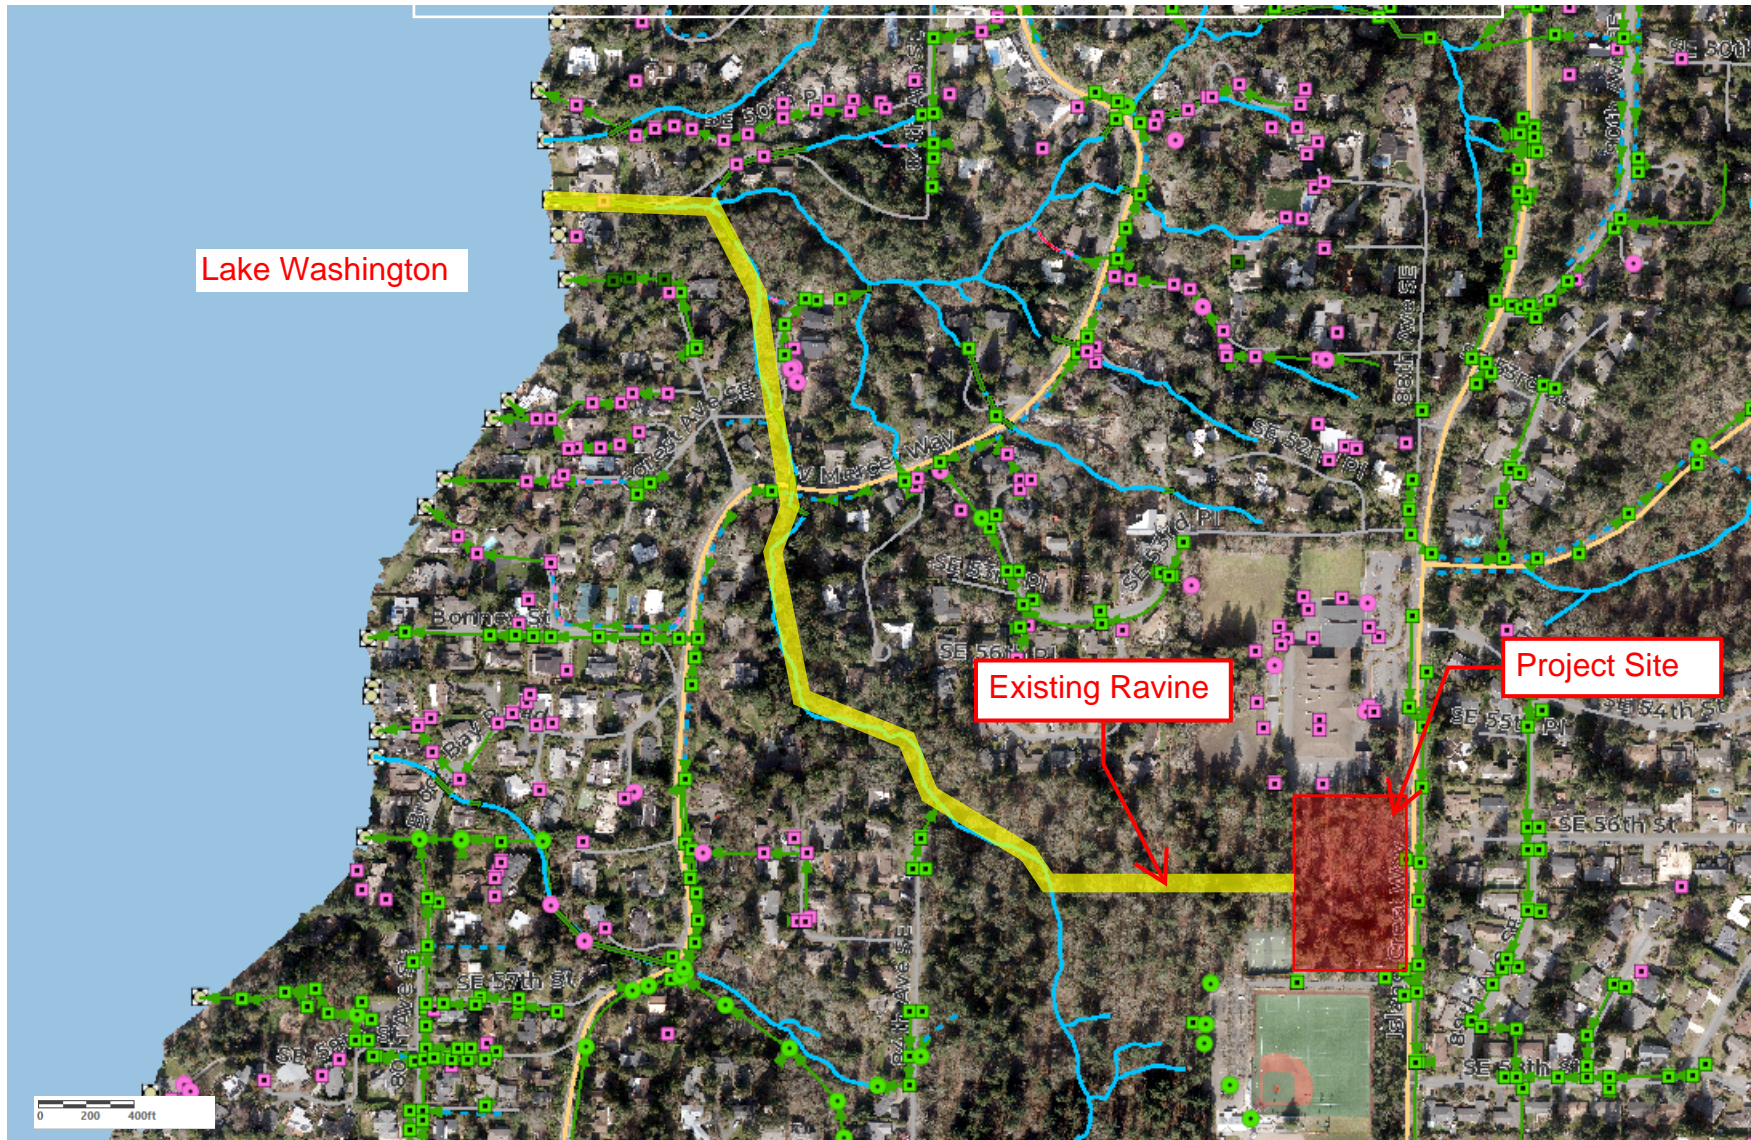

# ArcGIS Web Map (City of Mercer Island)

 Drainage Path