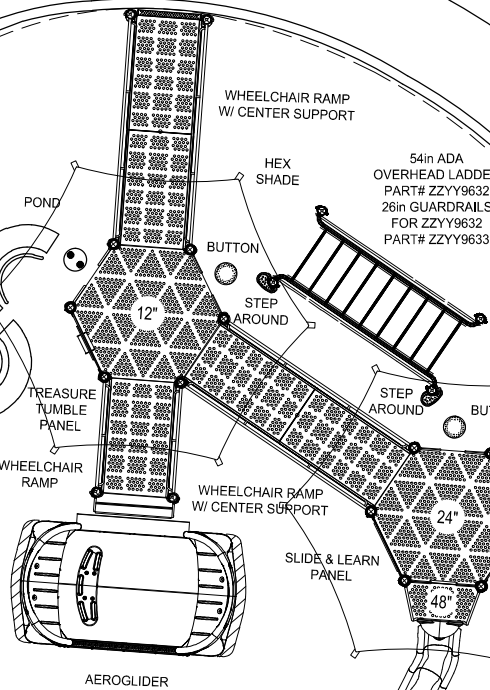

We Work So Others Can Play
P.O. Box 2410 Issaquah, WA 98027
Toll Free: 1.800.726.0031
Local: 1.425.313.9161
Fax: 1.425.313.9194
www.nwplayground.com
sales@nwplayground.com

EQUIPMENT SIZE:

USE ZONE:

AREA: PERIMETER:

FALL HEIGHT:
8'

USER CAPACITY: AGE GROUP:
140 2-5 & 5-12

✓ ASTM F1487-17
✓ CPSC #325

PROJECT NO:
NW021721-1A

SCALE:
1" = 10'-0"

DRAWN BY:
TKA

Paper Size

DATE:
3-15-21

B

Mercerdale Playground - Option 1

Mercer Island, WA

SINGLE POST SHADE, 14x14x8

OUR TOWN GARDEN SENSORY PANEL W/ A-MAZE-ING INSERT AND FOUR-THE-WIN INSERT

ACCESSIBLE WHIRL

IDS TRAIN

Ramp Net

OUR TOWN GARDEN SENSORY PANEL W/ FUNHOUSE INSERT AND HYPNOTIZE INSERT

PLAYCUBES

BALANCE TRAX BOOMERANGS

COZY COCOON

SINGLE POST SWING PART# ZZXX0818
SINGLE POST SWING ADD-A-BAY PART# ZZXX0819
BELT SEAT (2) PART# ZZXX0260
TOT SEAT PART# ZZXX0265
ACCESSIBLE SEAT PART# ZZXX0224

LOOPY WHOOP

54in ADA OVERHEAD LADDER PART# ZZYY9632
26in GUARDRAILS FOR ZZYY9632 PART# ZZYY9633

CONCERTO MUSIC ITEMS

CHIMES

5-CONGAS

VIBES

CLIMBING SQUARES

HEX SHADE

SPIN CUP

UNITY SPIN'R W/ (2) ADA SEATS

*PLAYGROUND SUPERVISION REQUIRED