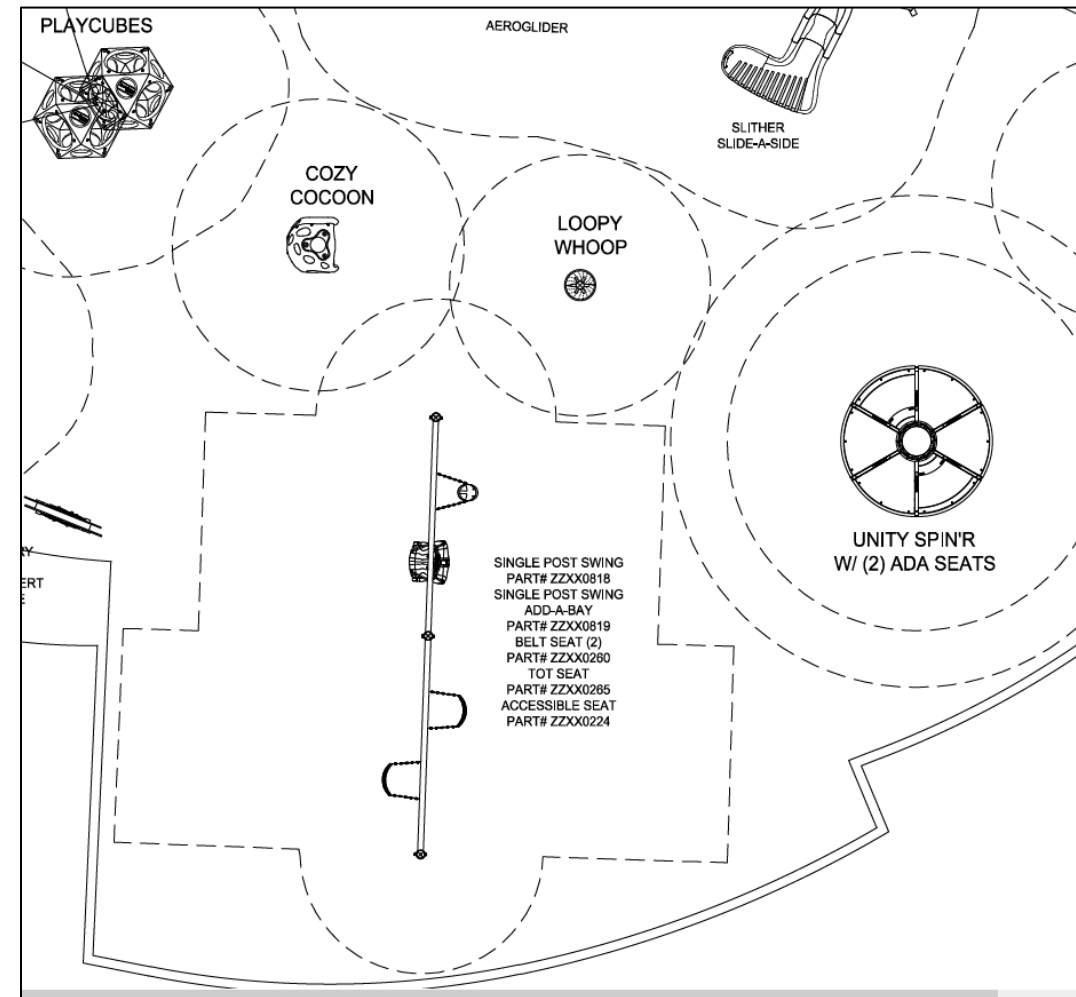

# Playground 101: Types of Play

- Movement – Sliding, Spinning, Climbing, Jumping, Swinging, Balancing, Rocking
- Imaginative
- Social/Dramatic
- Music and Art
- Sensory
- Nature

# Playground 101: Playground Design

- Multiple Styles of Play
- Multiple Levels of Challenge
- Ground Play and Elevated Play
- Equipment placement – Fall Zones based on height of fall
- ADA is a minimum standard of accessibility; it is one part of an inclusive playground
- Shade is a new safety feature