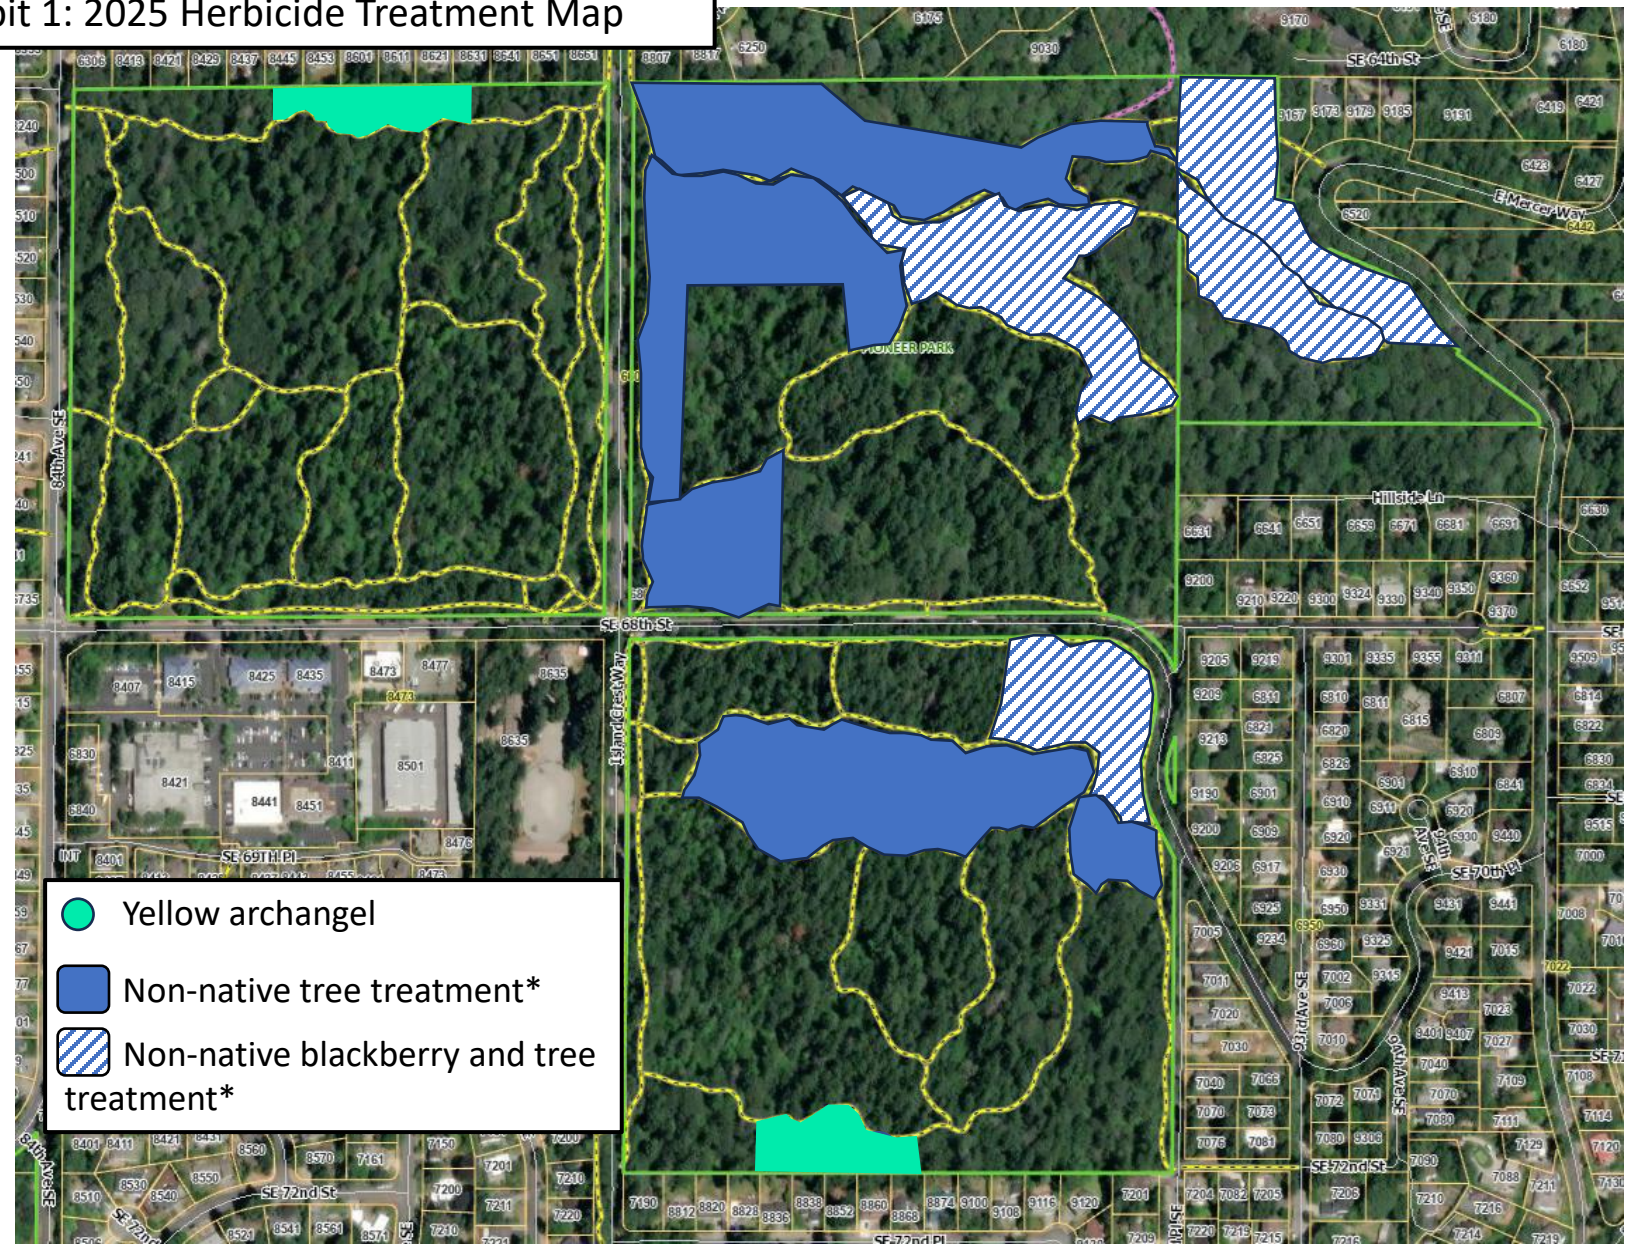

# Pioneer Park and Engstrom Open Space Exhibit 1: 2025 Herbicide Treatment Map

\*Highlighted locations received treatment where non-native tree, blackberry, or ivy were found that could not be effectively dug up. These are sites where work was contracted in 2025. This map does not represent a full survey of all non-native trees or blackberry on Trust property.