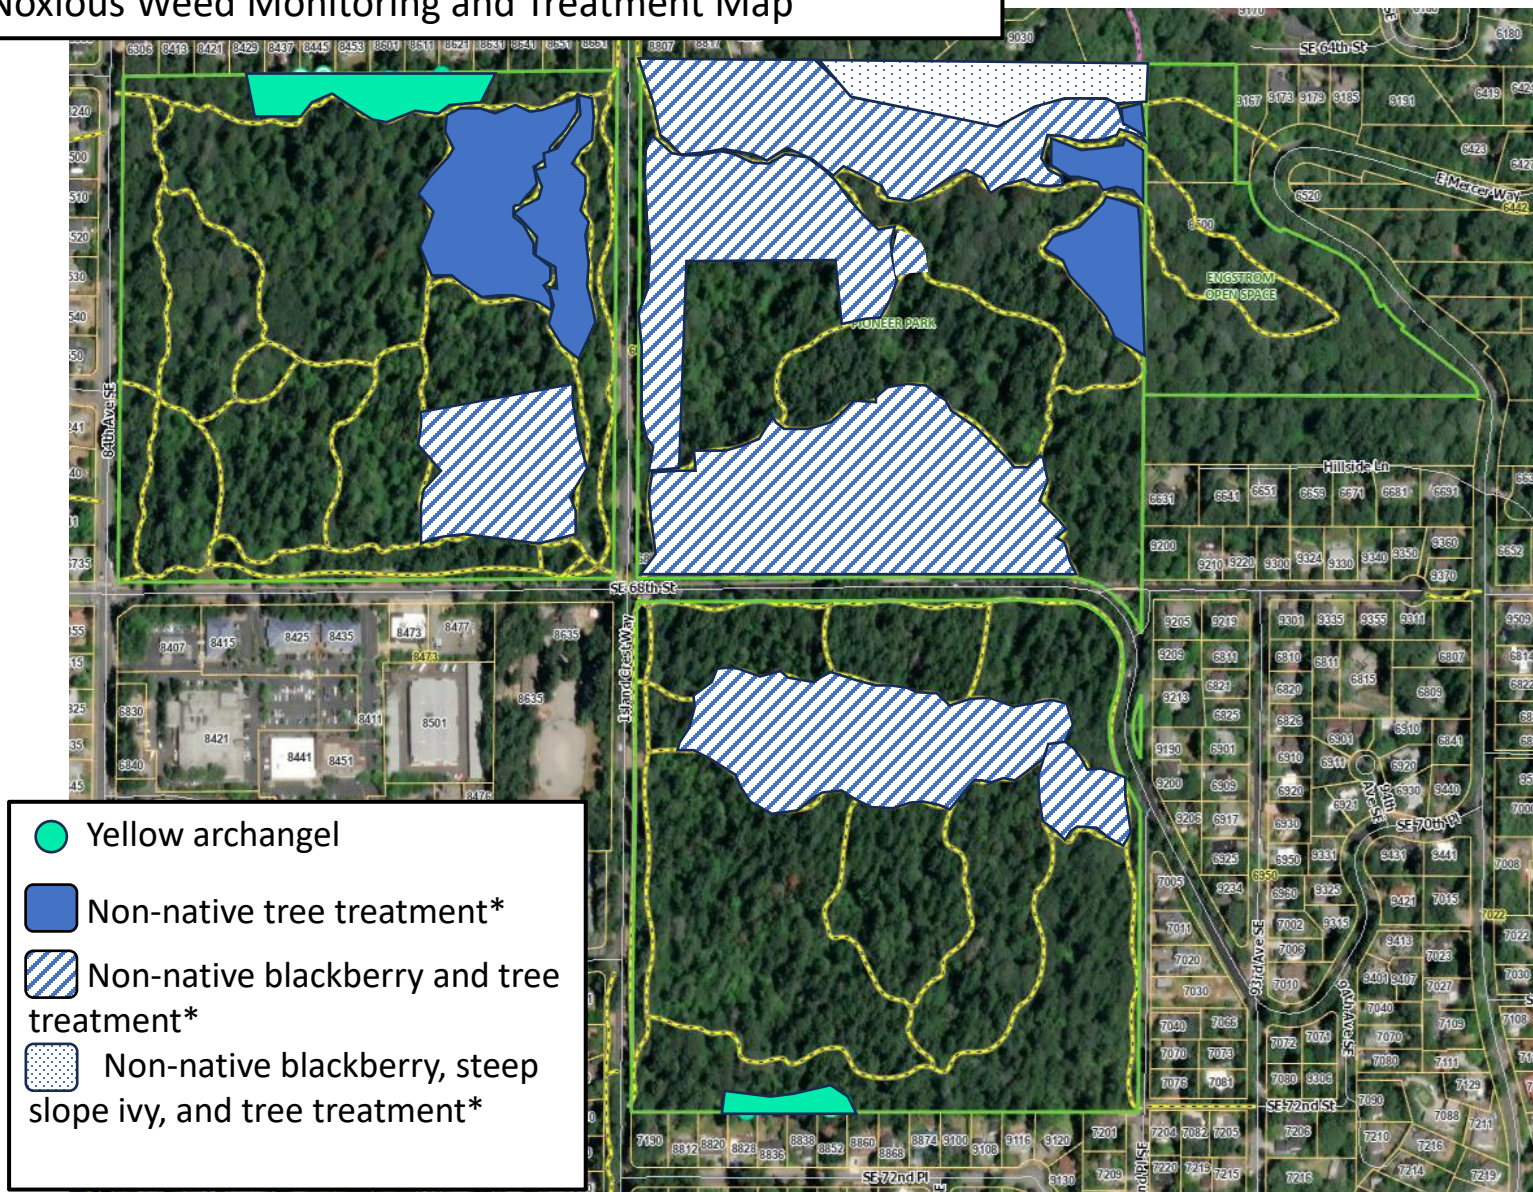

# Pioneer Park and Engstrom Open Space

## Exhibit 2: 2026 Noxious Weed Monitoring and Treatment Map

\*Highlighted locations will be thoroughly surveyed for non-native trees, non-native blackberry growing up through native plants, and ivy on unstable, steep slopes. These are sites where work was contracted in 2026. This map does not represent a full survey of all non-native trees or blackberry on Trust property.