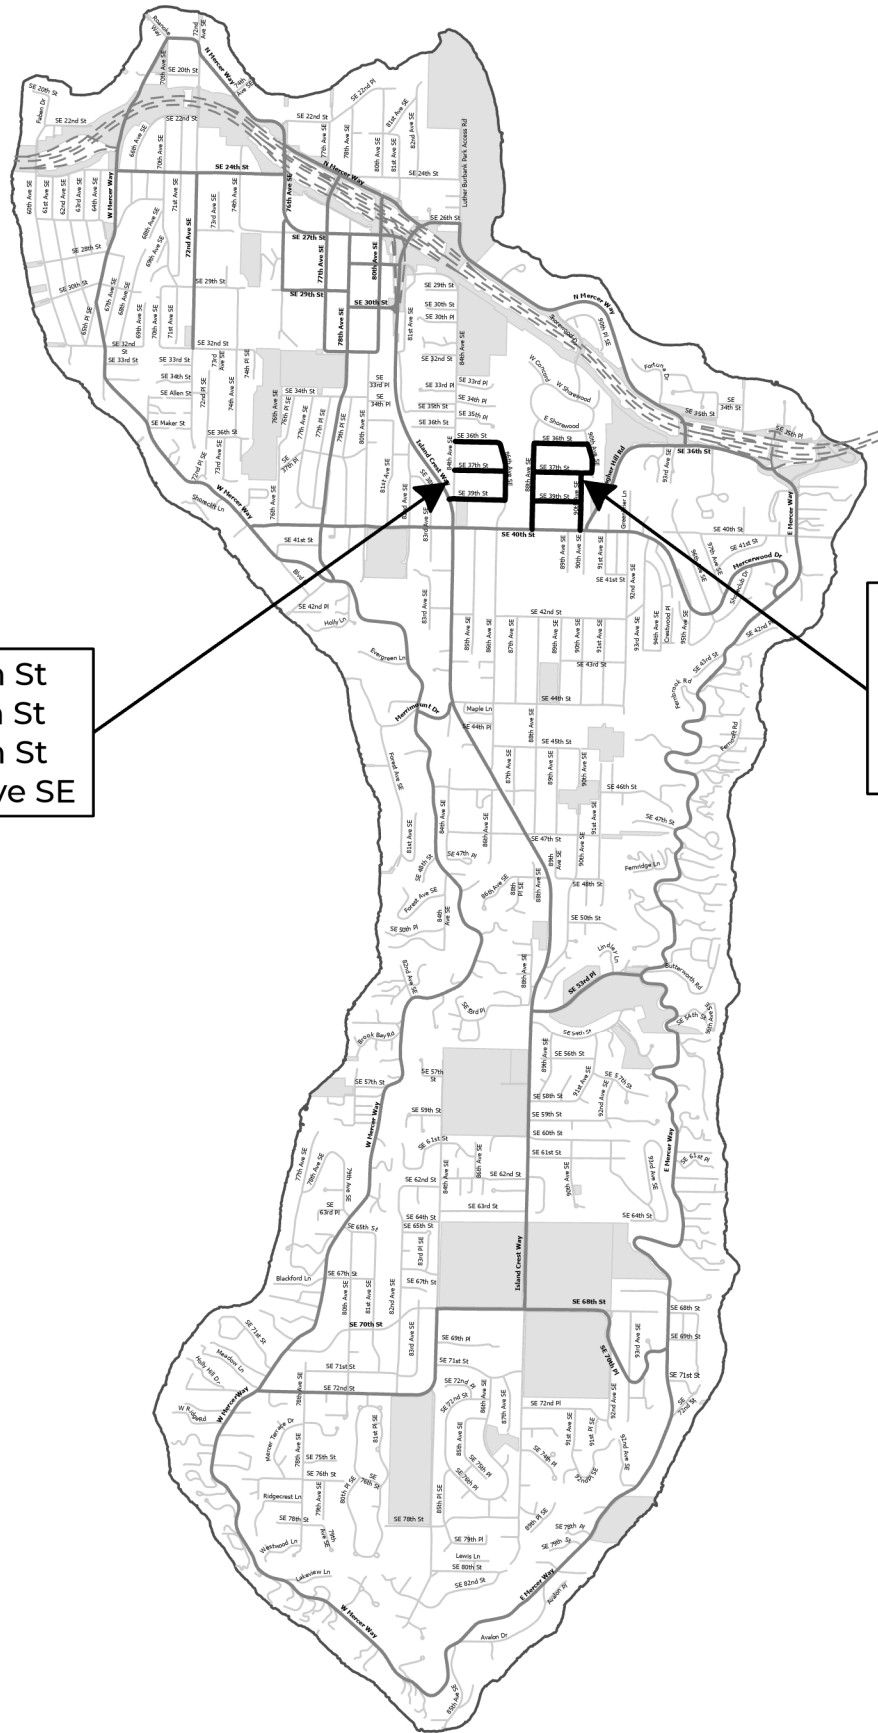

# CITY OF MERCER ISLAND 2023 RESIDENTIAL STREET IMPROVEMENTS

SE 36th St  
SE 37th St  
SE 39th St  
86th Ave SE

SE 36th St  
SE 37th St  
SE 39th St  
88th Ave SE  
90th Ave SE

Project Locations

Major Streets

I-90

Streets

Parks

Disclaimer: No warranties of any sort including accuracy, fitness or merchantability accompany this map.

Map Date: 5/18/2023 2023CIPTemplate.aspx  
Layout: 2023 ResidentialStreetImprovements