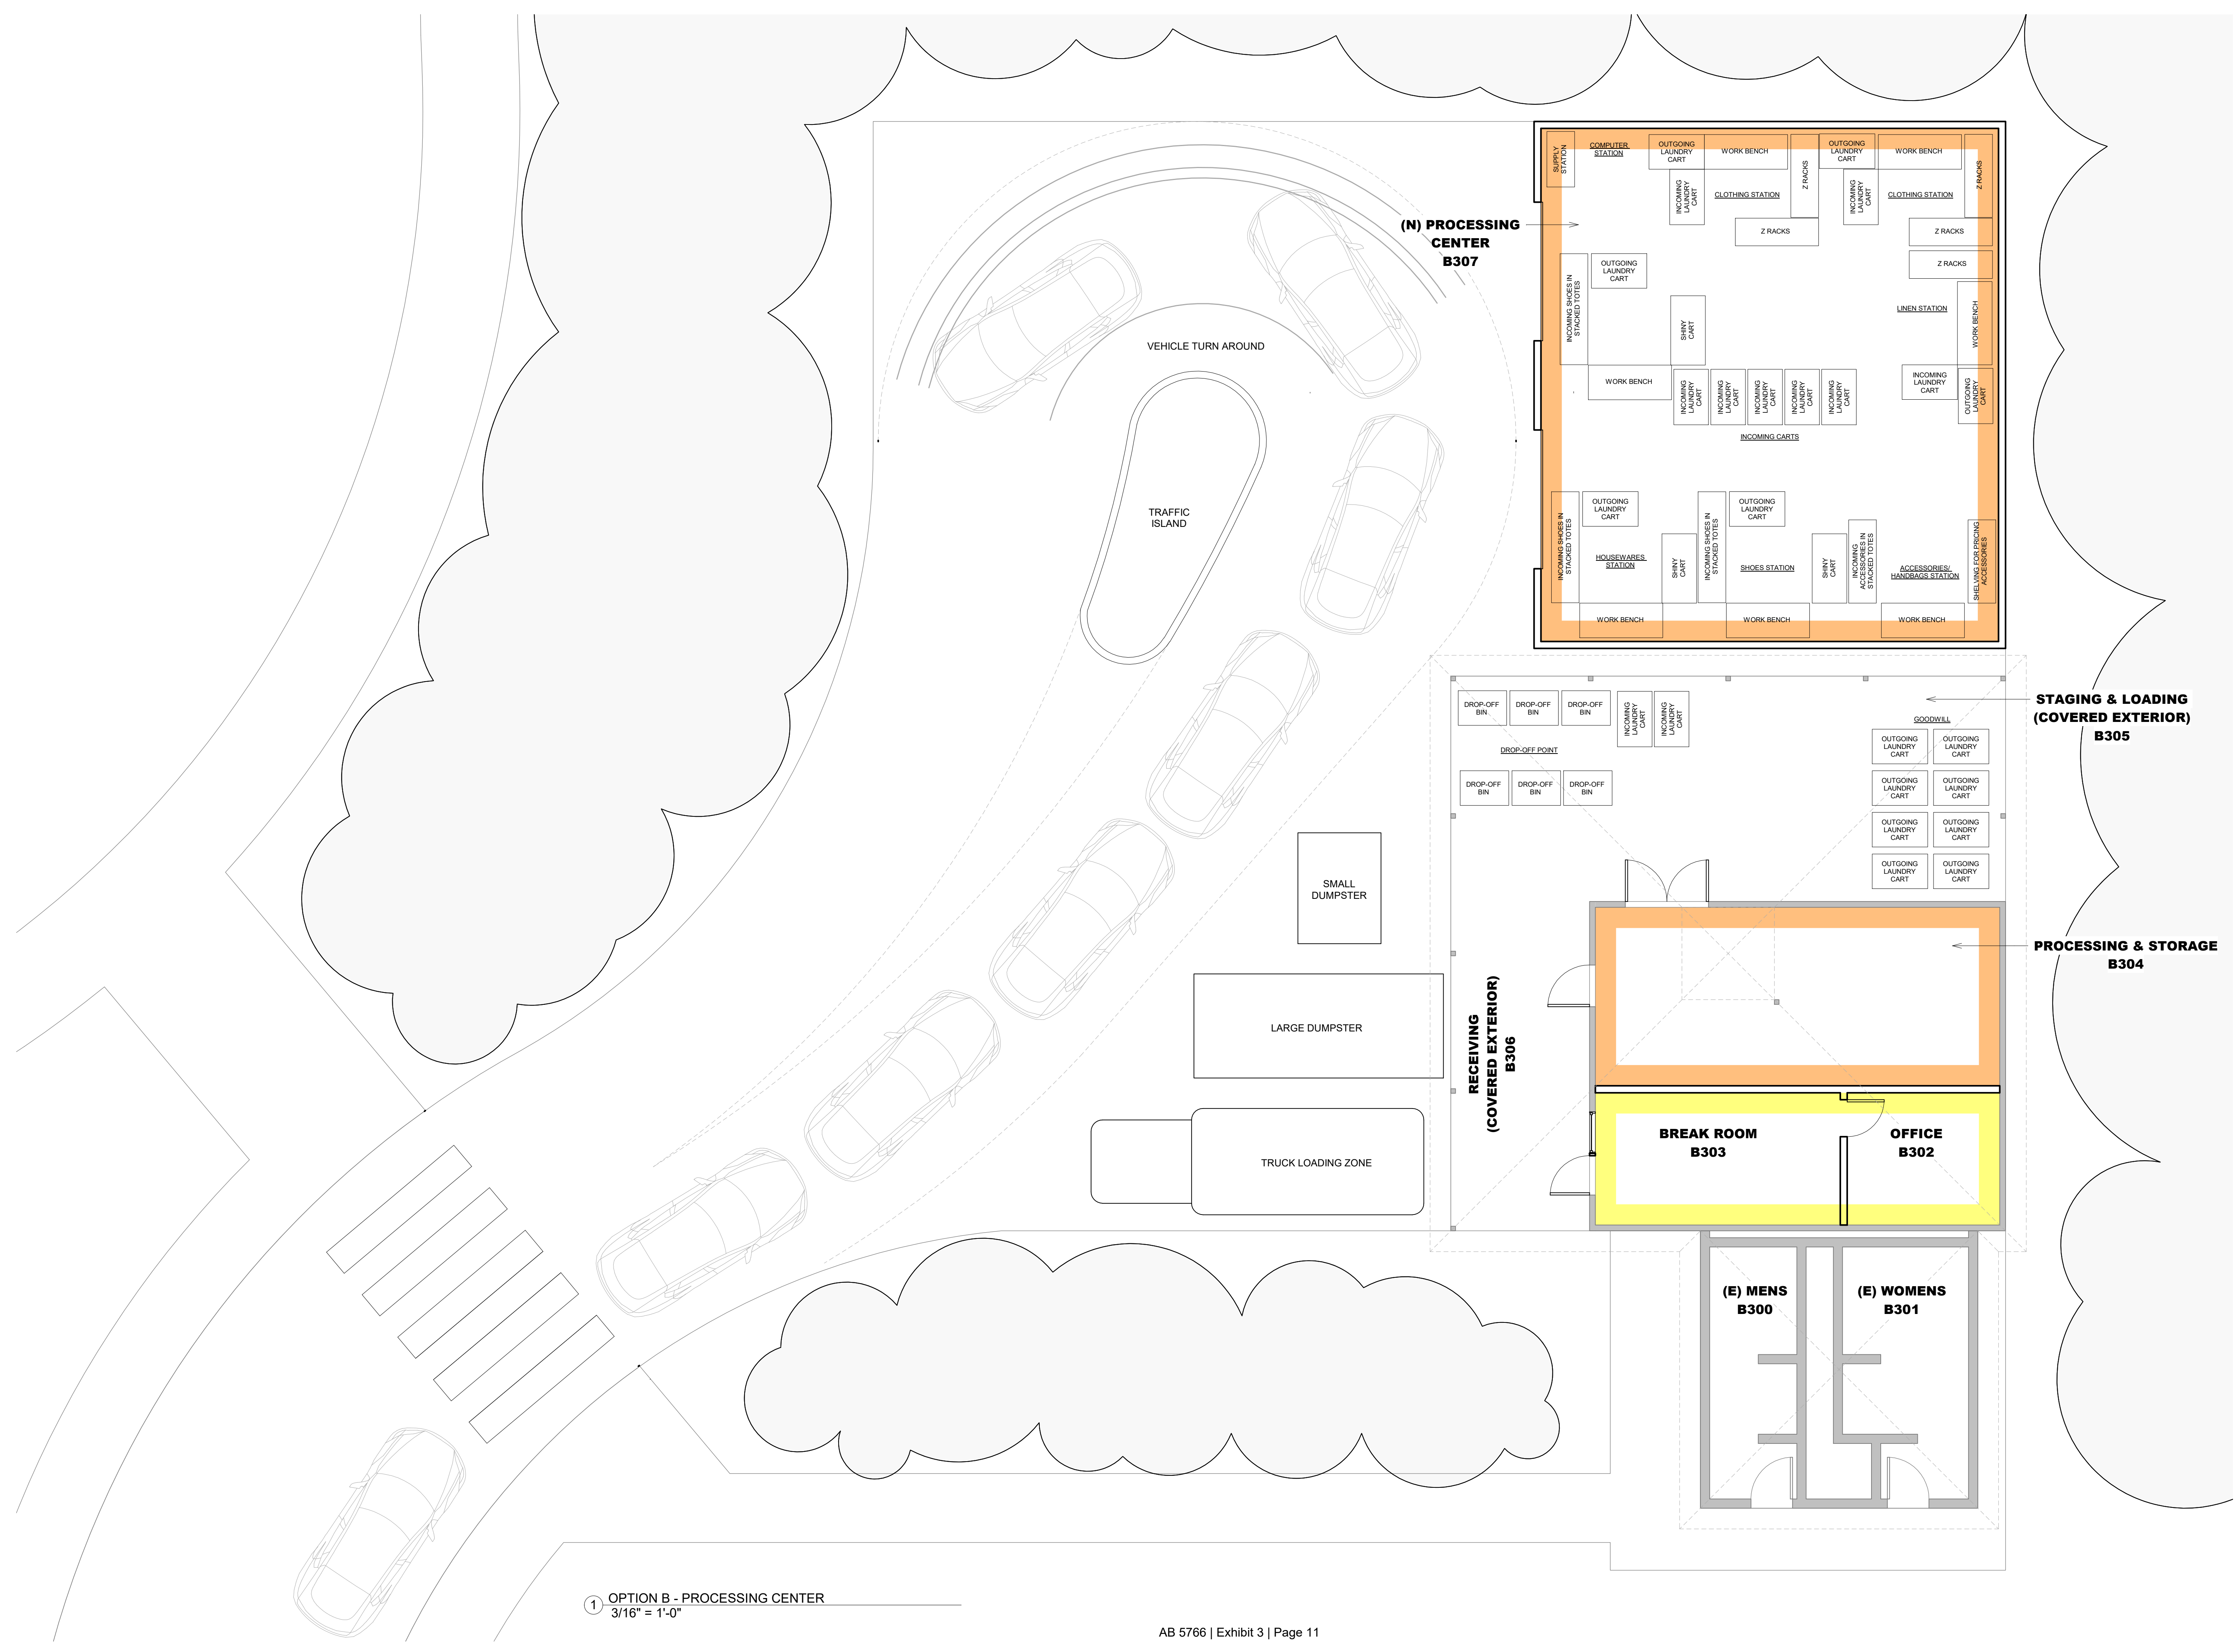

2016.07

Submission/Revisions:

#	date	description	by

Drawn By: Author
Checked By: Checker

Sheet No / Title:
A106
PROCESSING CENTER
OPTION A

Project #: 2016.07

① OPTION B - PROCESSING CENTER
3/16" = 1'-0"

MERCER ISLAND RECYCLING CENTER

7710 S.E. 34th STREET
MERCER ISLAND, WA 98040

2016.07

Submission/Revisions:	
#	description

by _____

Drawn By: _____ Author
Checked By: _____ Checker