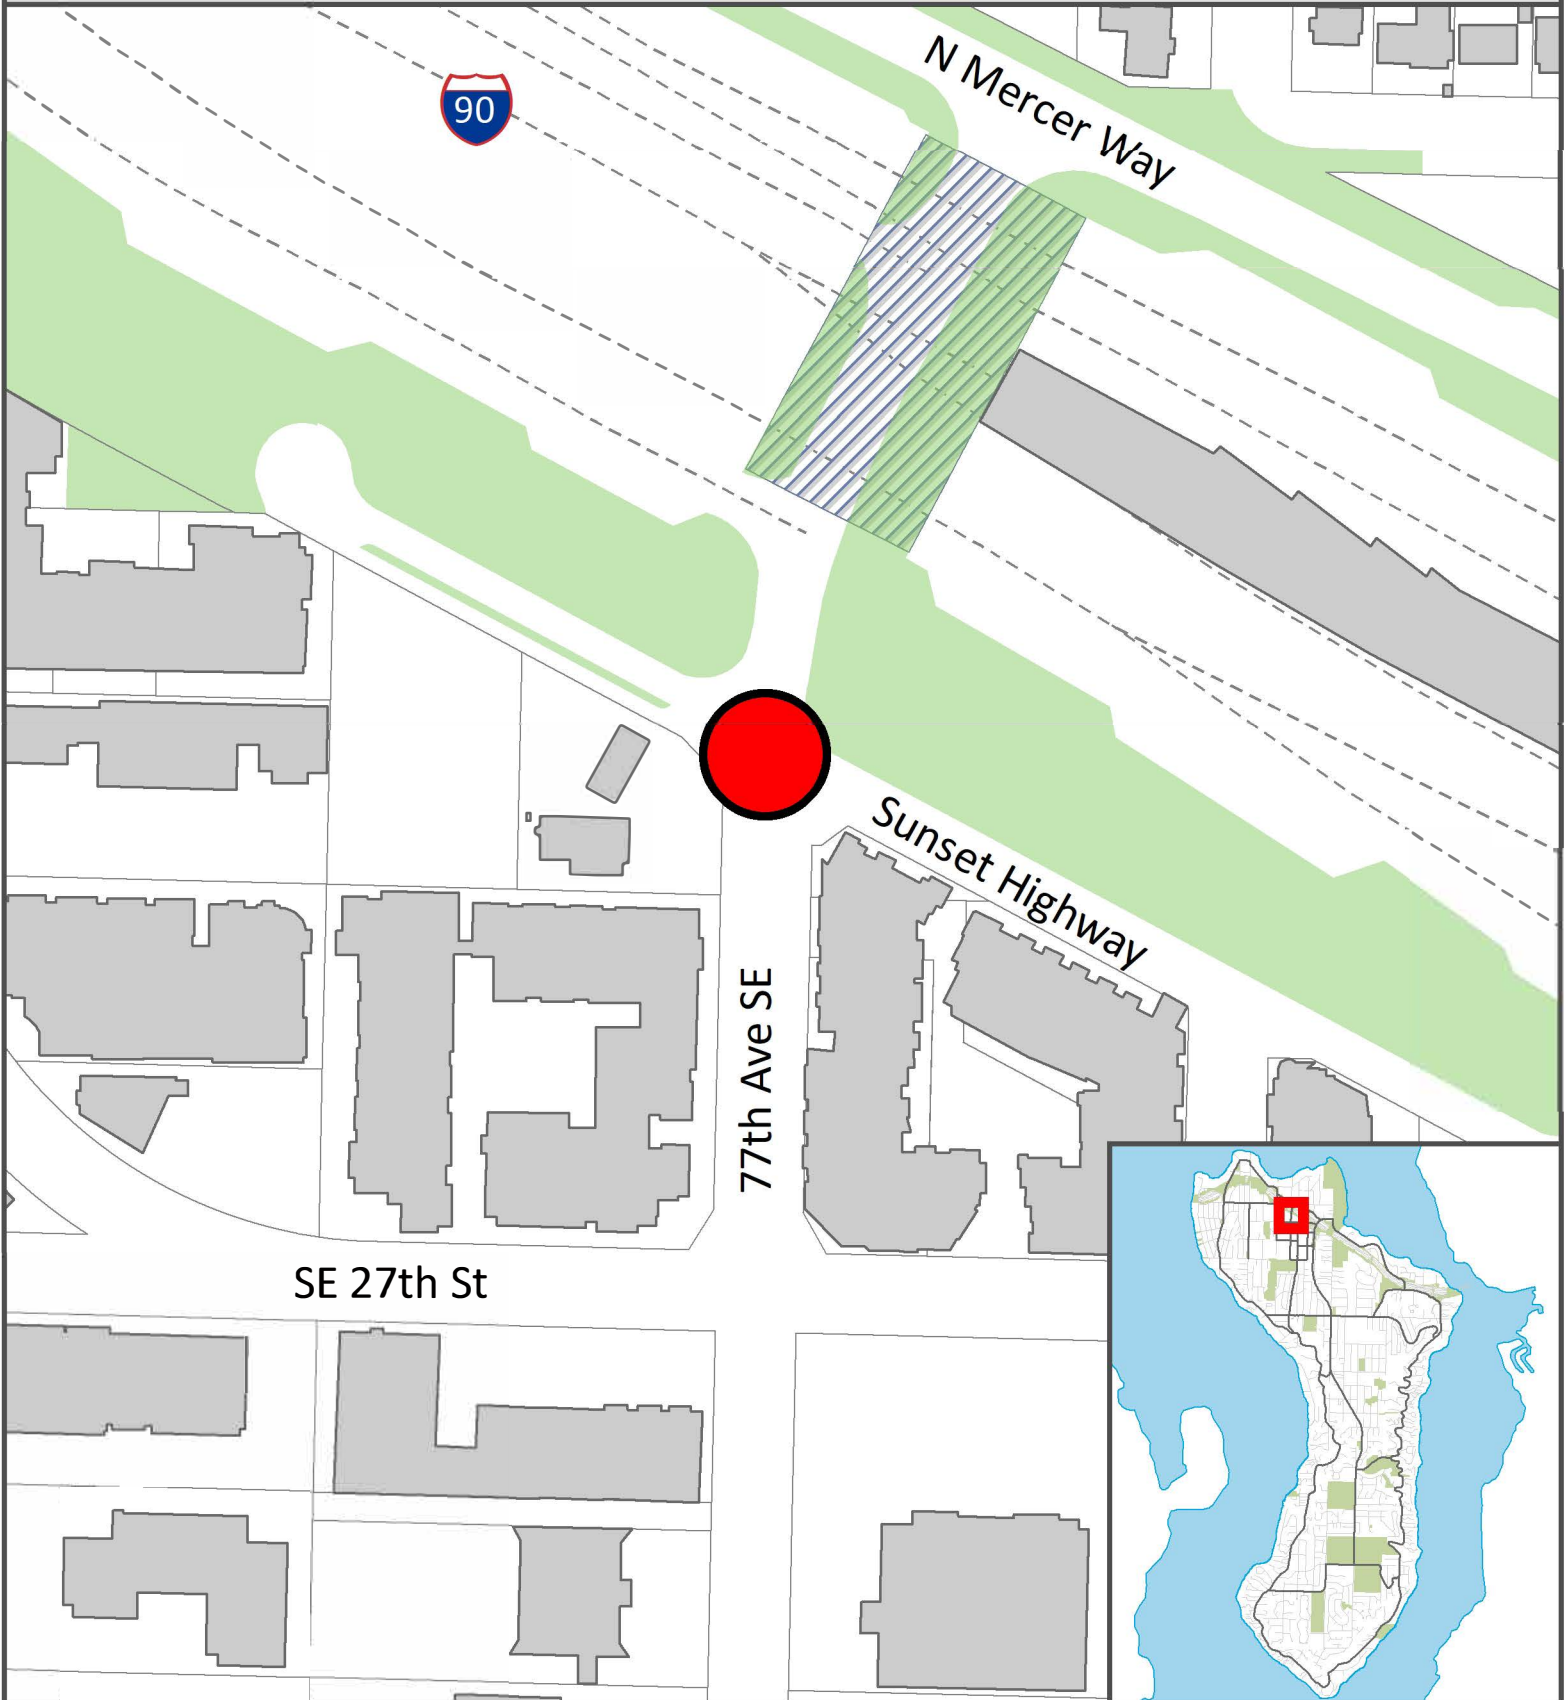

# SP0120 - City of Mercer Island Sunset Highway & 77th Ave SE Improvements

Buildings  
Parcels

Interstate (I-90)  
Overpass

Parks  
Project Location

Disclaimer: No warranties of any sort including accuracy, fitness or merchantability accompany this map.

Map Date: 5/12/2021  
2021 Sunset Hwy & 77th.mxd