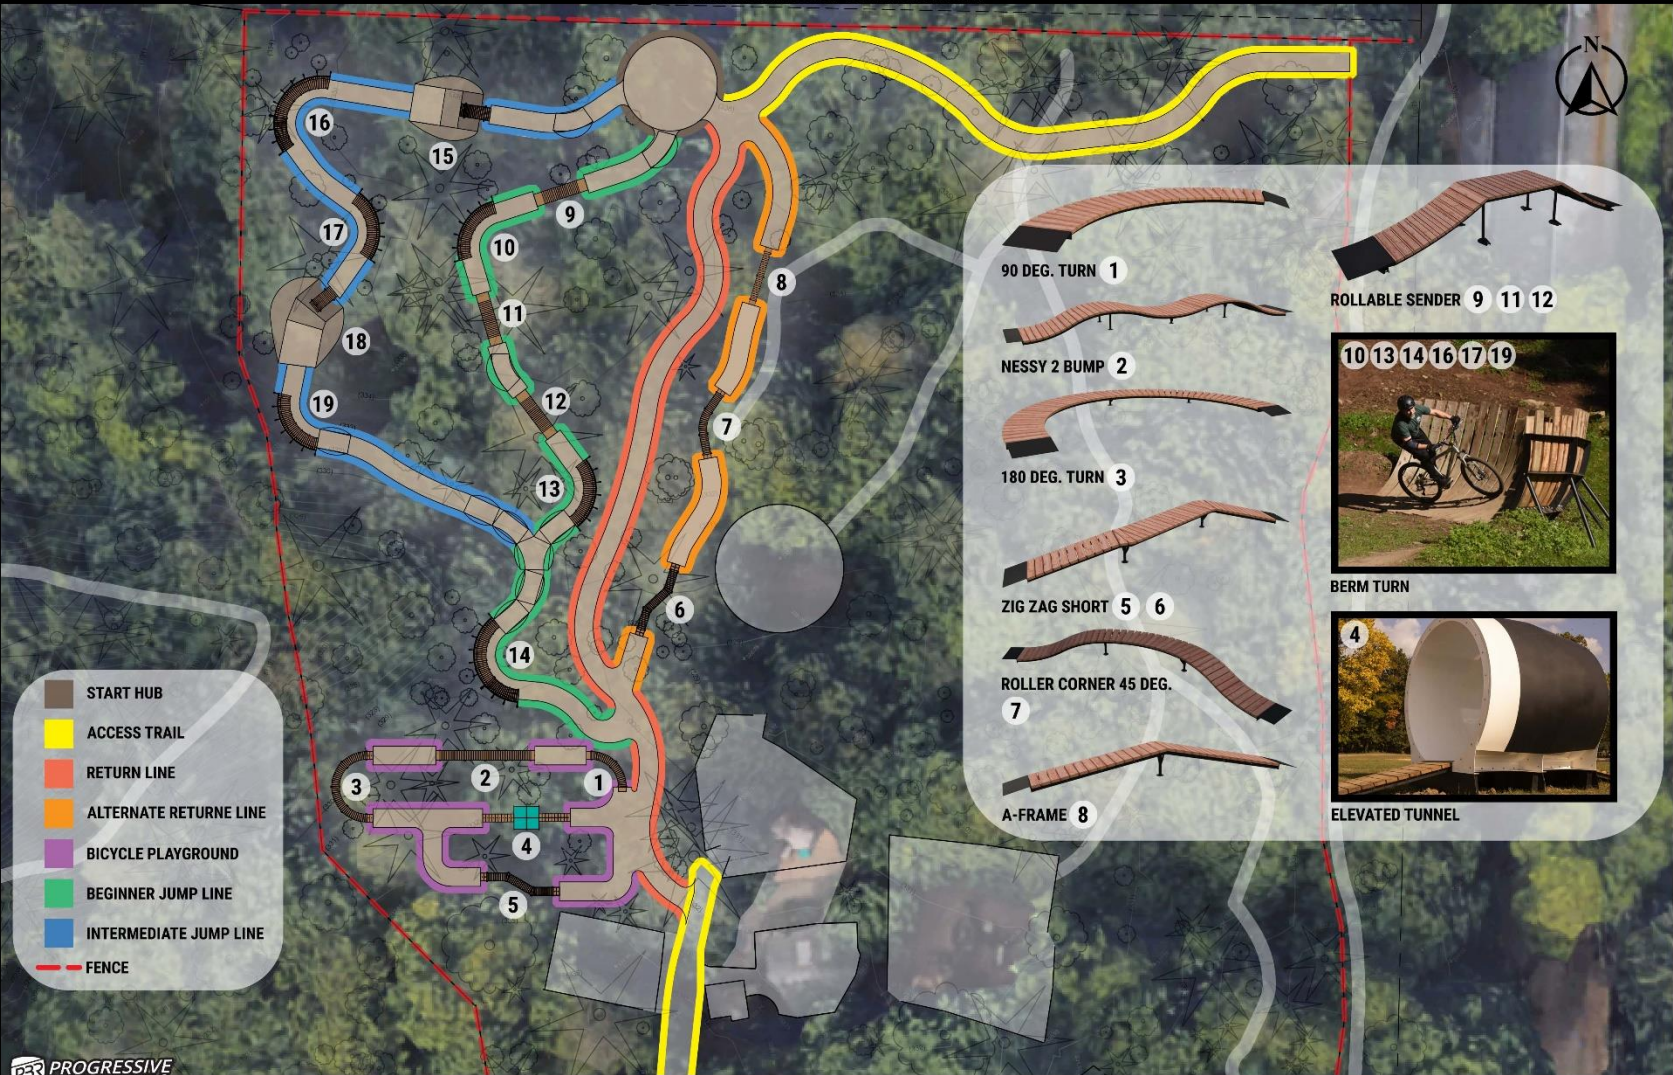

BIKE SKILLS AREA CONCEPTUAL DESIGN 12.01.22

AMERICANRAMPCOMPANY.COM

- START HUB
- ACCESS TRAIL
- RETURN LINE
- ALTERNATE RETURN LINE
- BICYCLE PLAYGROUND
- BEGINNER JUMP LINE
- INTERMEDIATE JUMP LINE
- FENCE

90 DEG. TURN 1

NESSY 2 BUMP 2

180 DEG. TURN 3

ZIG ZAG SHORT 5 6

ROLLER CORNER 45 DEG. 7

A-FRAME 8

ROLLABLE SENDER 9 11 12

BERM TURN

ELEVATED TUNNEL

MERCER ISLAND, WA