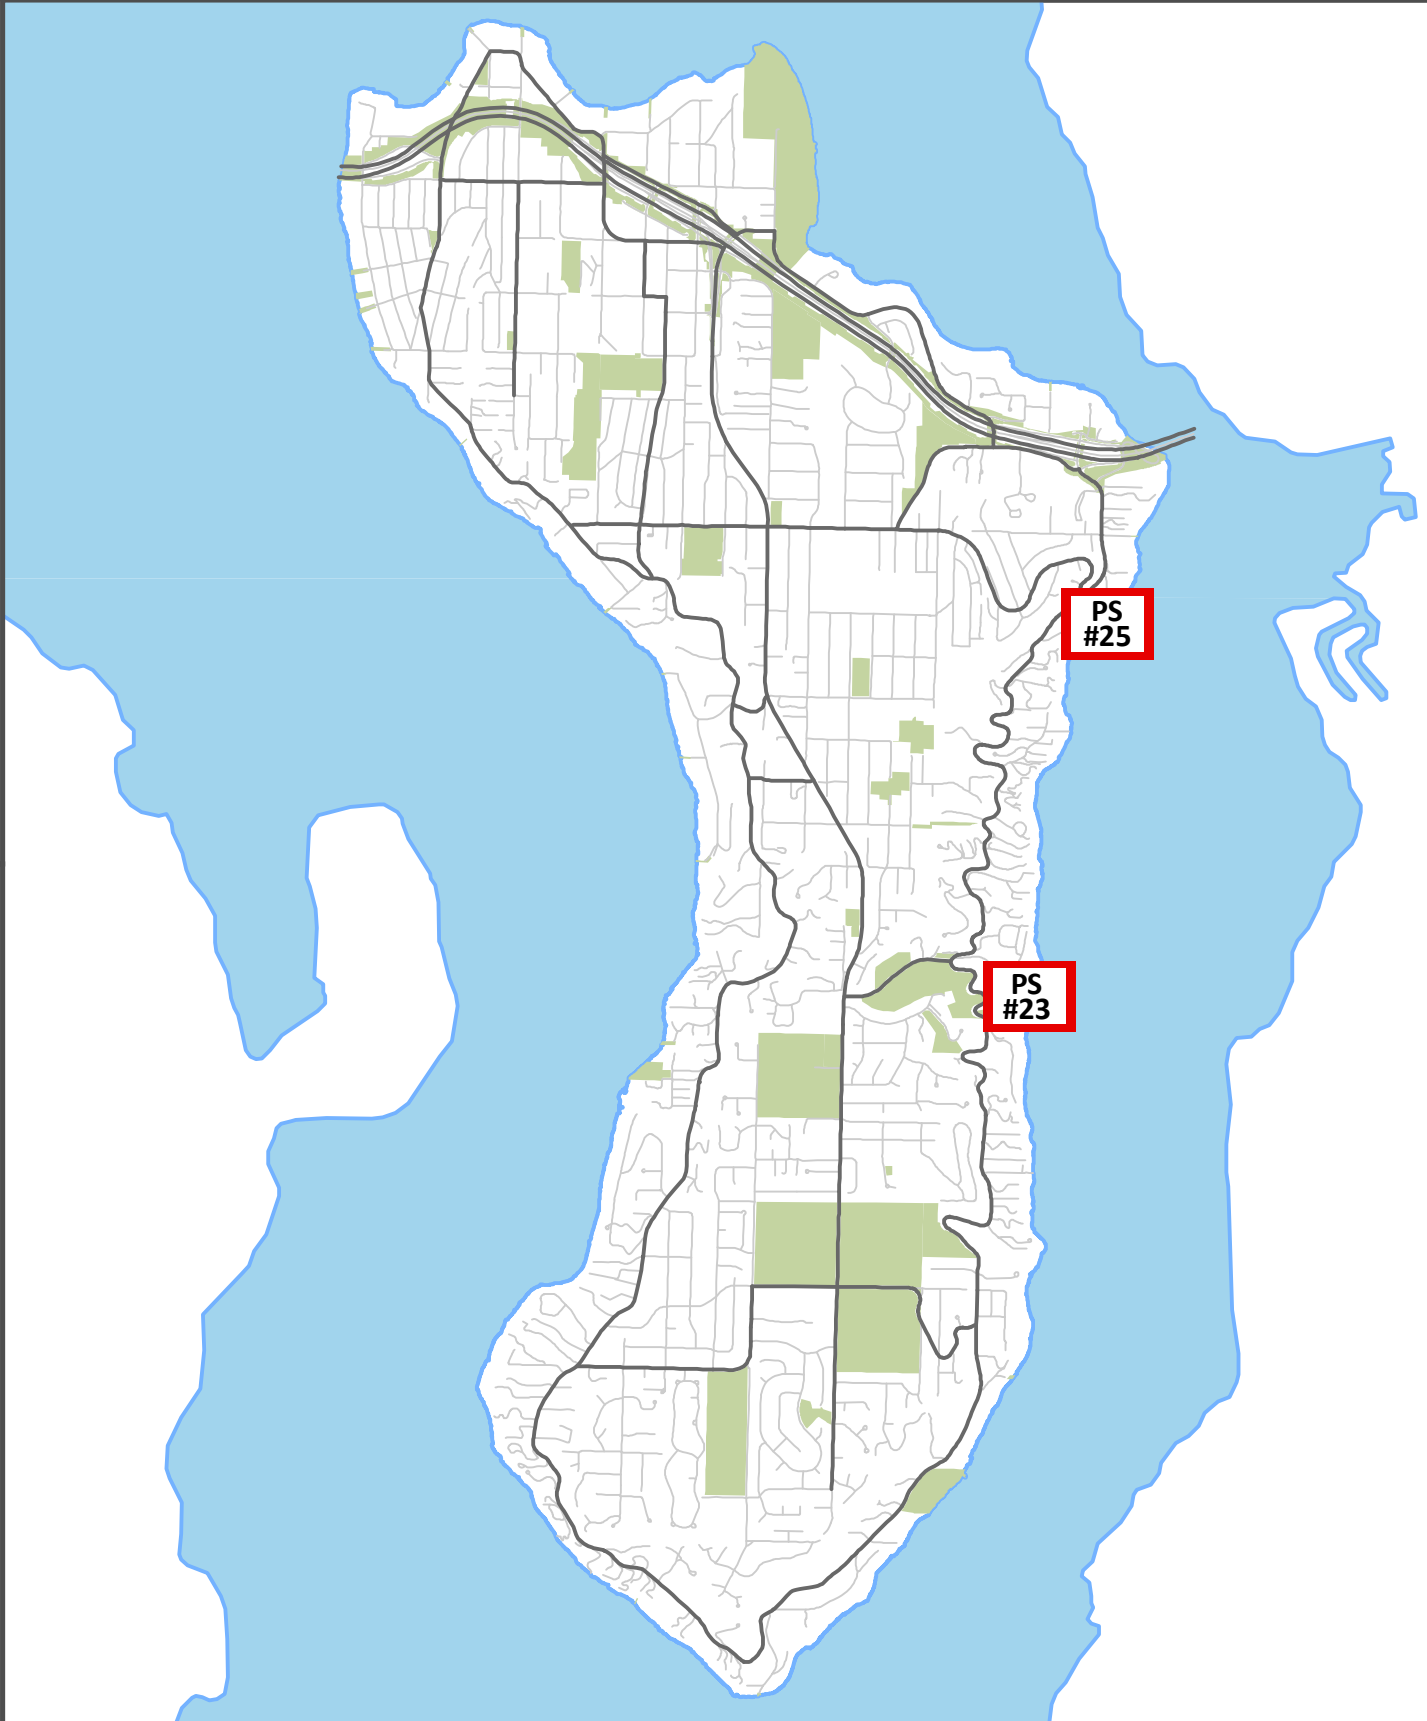

SU0109 - City of Mercer Island Sewer Pump Station Generator Replacement

Project Location

Major Roads

Streets

Parks

Disclaimer: No warranties of any sort including accuracy, fitness or merchantability accompany this map.