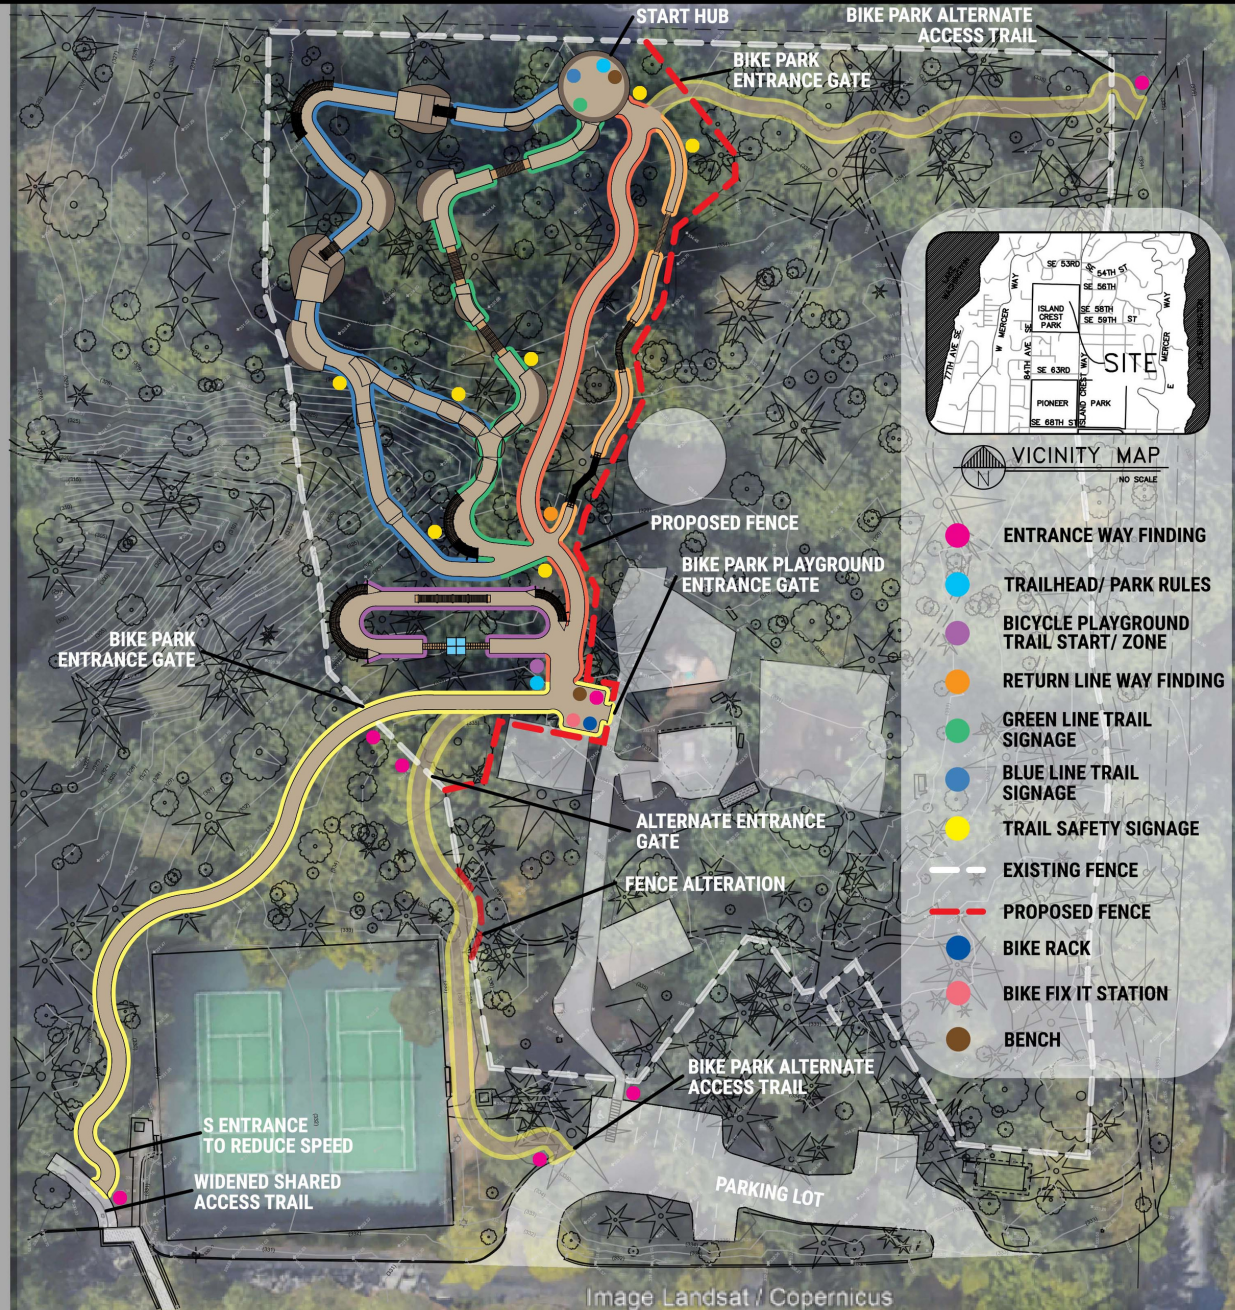

Bike Skills Area 30% Design - Final Concept

AMERICANRAMPCOMPANY.COM

22101536 - MERCER ISLAND, WA

Bike Skills Area 30% Design - Trail Signage Concept

AMERICANRAMPCOMPANY.COM

STANDARD WAYFINDING
CAUTIONARY / INFORMATIVE

• Size: 4x8 inches

BEGINNER **INTERMEDIATE** **ADVANCED**

PINEVILLE BIKE PARK
TRAIL START / ZONING

- Park Logo & Name
- Trail Name or Zone Name
- Difficulty Level
- Size: 18x24 inches

STANDARD WAYFINDING
CAUTIONARY / INFORMATIVE

• Size: 9x12 inches

THE HIGH GROUND BIKE PRESERVE
TRAILHEAD / ENTRY POINT SIGNAGE

- Custom Branded Logo & Park Name
- Park Rules List
- Emergency Information
- Top View of Trail System with Topography
- Legend with Identifying Markers
- Custom Built Sign Frame with Cedar Posts
- Additional Signage Throughout Park
- Size: 48x72 inches (Frame)

Image Landsat / Copernicus

22101536 - MERCER ISLAND, WA