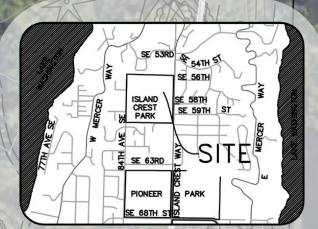

Bike Skills Area 30% Design - Final Concept

AMERICANRAMPCOMPANY.COM

22101536 - MERCER ISLAND, WA

Bike Skills Area 30% Design - Trail Signage Concept

AMERICANRAMPCOMPANY.COM

STANDARD WAYFINDING
CAUTIONARY / INFORMATIVE

• Size: 4x8 inches

BEGINNER **INTERMEDIATE** **ADVANCED**

PINEVILLE BIKE PARK
TRAIL START / ZONING

- Park Logo & Name
- Trail Name or Zone Name
- Difficulty Level
- Size: 18x24 inches

STANDARD WAYFINDING
CAUTIONARY / INFORMATIVE

• Size: 9x12 inches

THE HIGH GROUND BIKE PRESERVE
TRAILHEAD / ENTRY POINT SIGNAGE

- Custom Branded Logo & Park Name
- Park Rules List
- Emergency Information
- Top View of Trail System with Topography
- Legend with Identifying Markers
- Custom Built Sign Frame with Cedar Posts
- Additional Signage Throughout Park
- Size: 48x72 inches (Frame)

Image Landsat / Copernicus

22101536 - MERCER ISLAND, WA