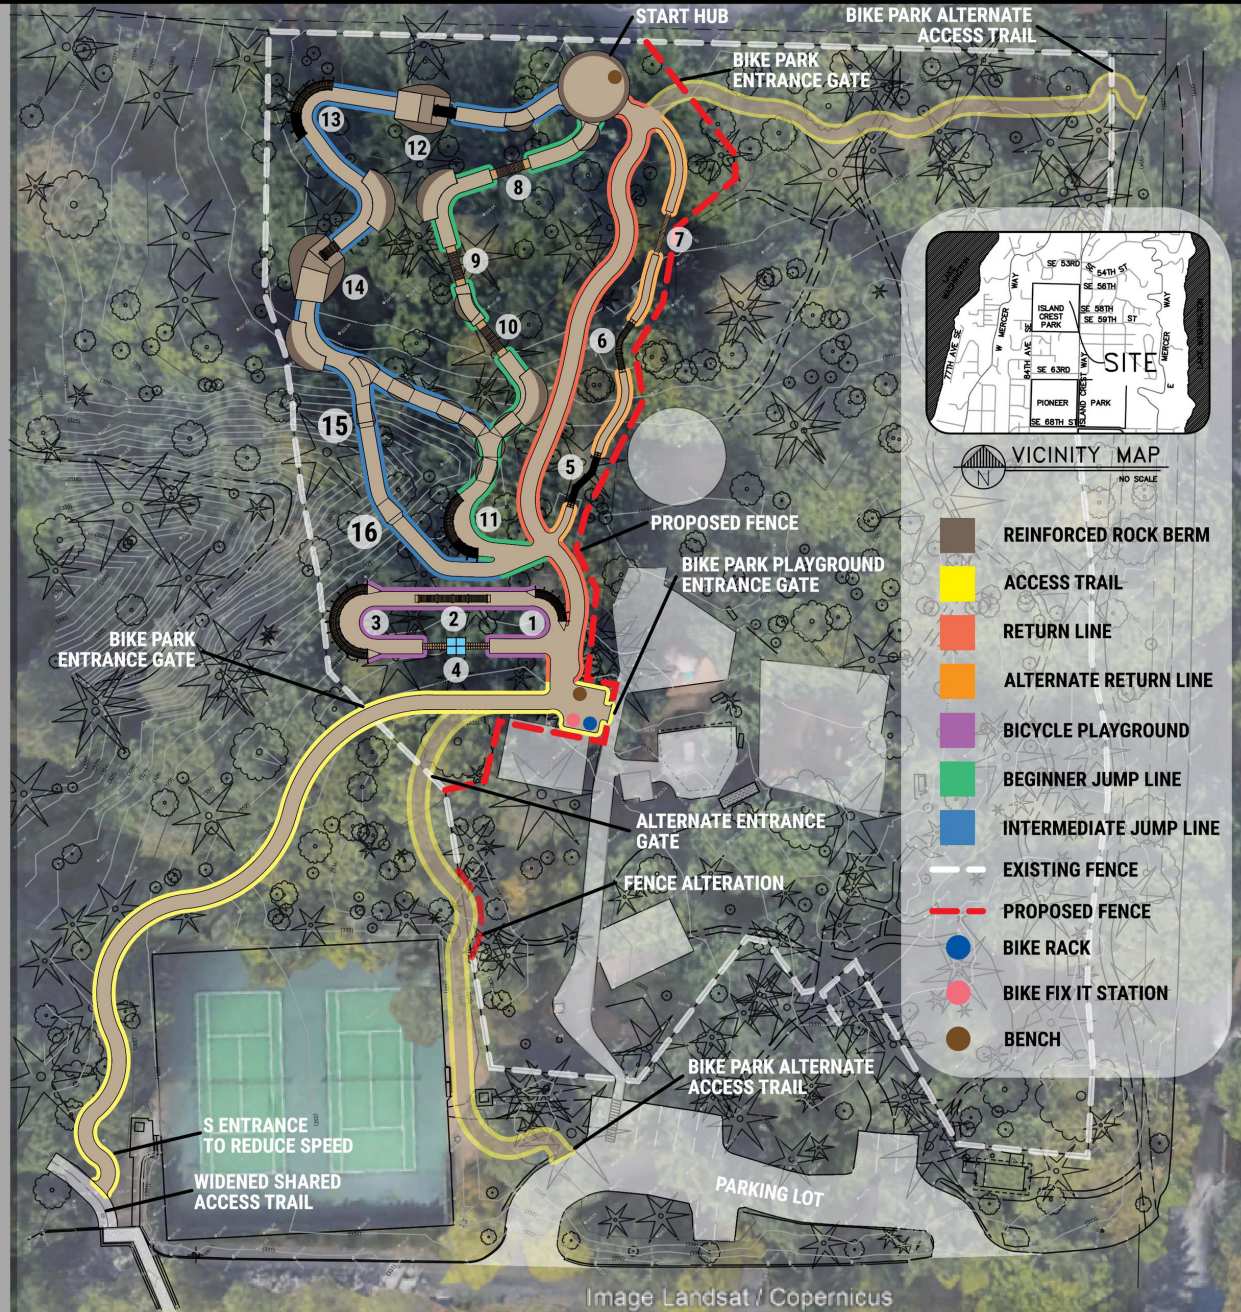

Bike Skills Area 30% Design - Final Concept

AMERICANRAMPCOMPANY.COM

22101536 - MERCER ISLAND, WA

Bike Skills Area 30% Design - Trail Signage Concept

AMERICANRAMPCOMPANY.COM

STANDARD WAYFINDING
CAUTIONARY / INFORMATIVE

• Size: 4x8 inches

BEGINNER **INTERMEDIATE** **ADVANCED**

PINEVILLE BIKE PARK
TRAIL START / ZONING

- Park Logo & Name
- Trail Name or Zone Name
- Difficulty Level
- Size: 18x24 inches

STANDARD WAYFINDING
CAUTIONARY / INFORMATIVE

• Size: 9x12 inches

THE HIGH GROUND BIKE PRESERVE
TRAILHEAD / ENTRY POINT SIGNAGE

- Custom Branded Logo & Park Name
- Park Rules List
- Emergency Information
- Top View of Trail System with Topography
- Legend with Identifying Markers
- Custom Built Sign Frame with Cedar Posts
- Additional Signage Throughout Park
- Size: 48x72 inches (Frame)

Image Landsat / Copernicus

22101536 - MERCER ISLAND, WA