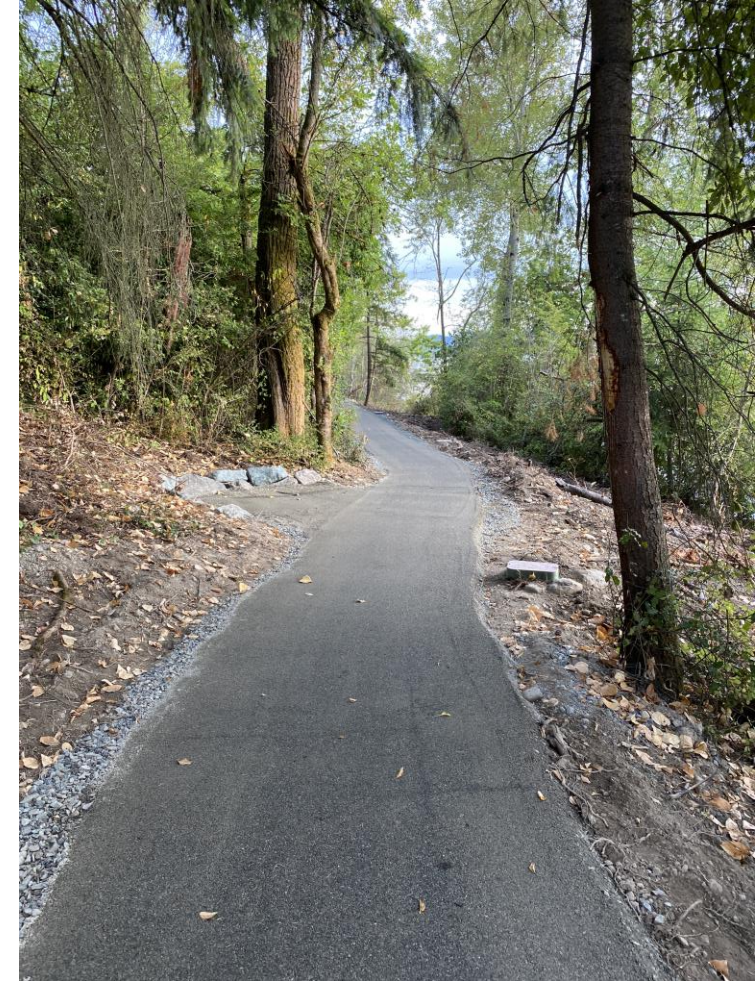

Photo Tour - Trails

SE 53rd Open Space & Luther Burbank Park

Trail construction

Luther Burbank Park – South Shoreline

Trail construction

Gallagher Hill Open Space

Trail construction

Gallagher Hill Open Space Bridge construction

Pioneer Park

Bridge construction

Ellis Pond

Boardwalk construction & maintenance

Luther Burbank Park

North Wetland boardwalk

Upper Luther Stairway construction

Mercedale Hillside