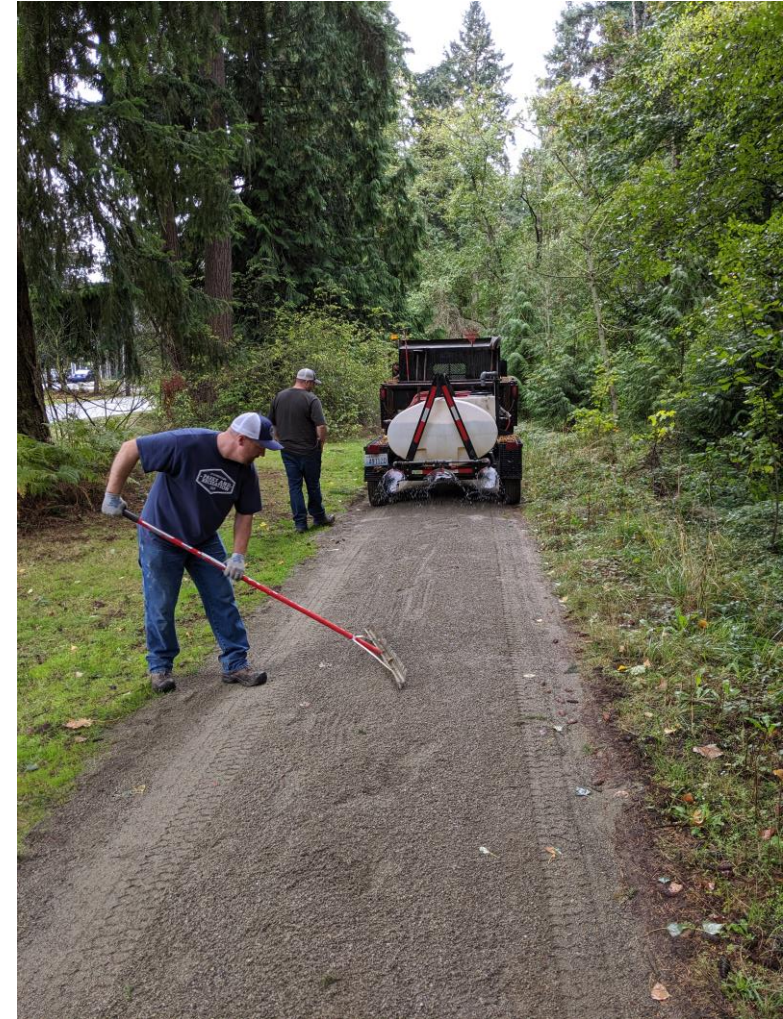

Pioneer Park

Bridge construction

Ellis Pond

Boardwalk construction & maintenance

Luther Burbank Park

North Wetland boardwalk

Upper Luther Stairway construction

Mercedale Hillside

Stairway maintenance and construction

Pioneer Park & Island Crest Park Stairways

Pioneer Park

Paved trail

Pioneer Park

Drainage improvements

Pioneer Park

Widened trails