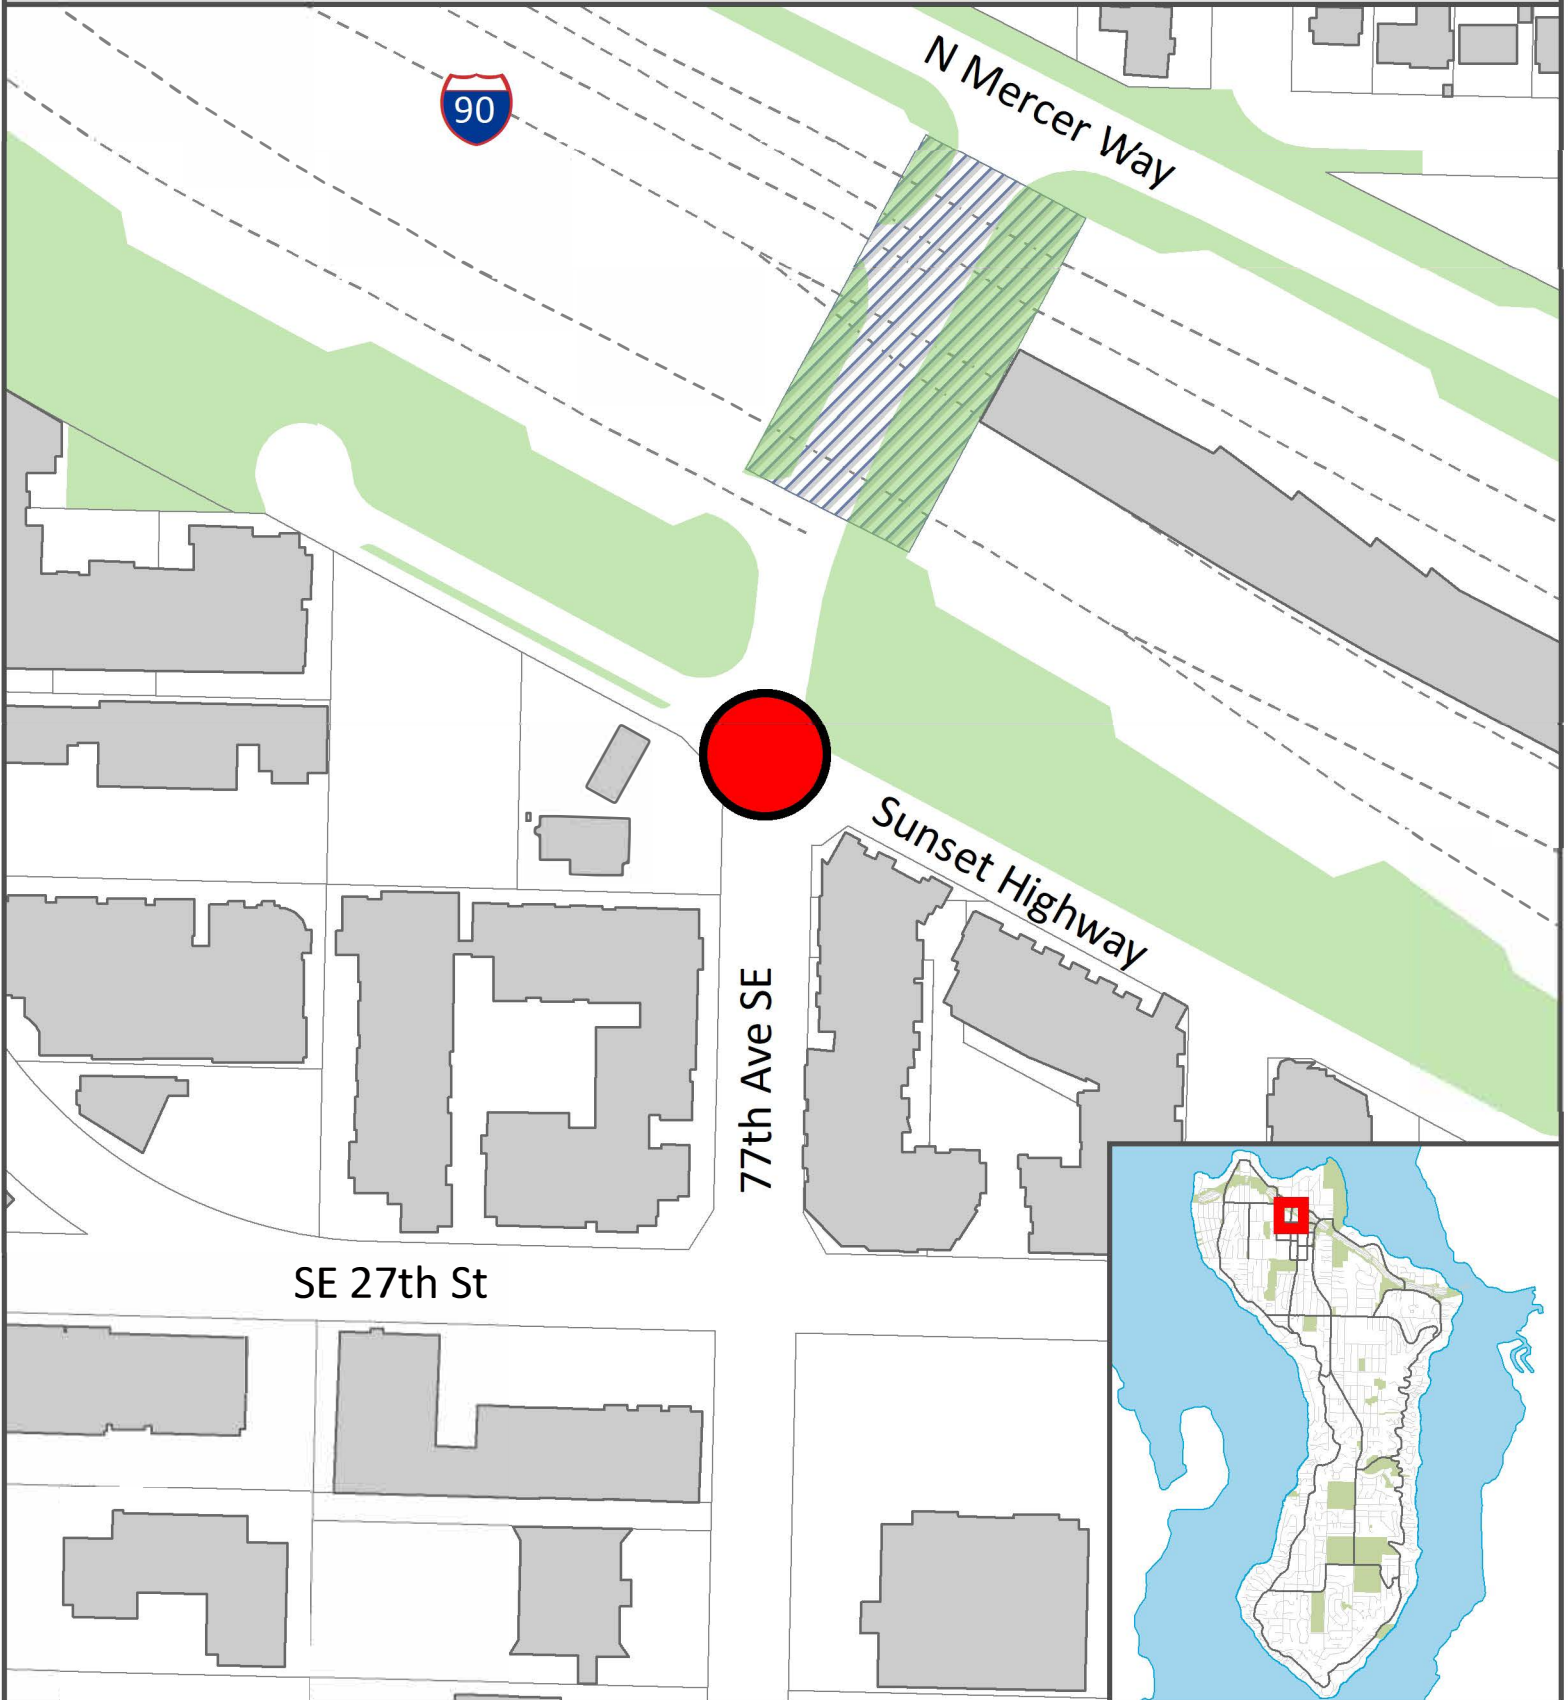

SP0120 - City of Mercer Island Sunset Highway & 77th Ave SE Improvements

Buildings
Parcels

Interstate (I-90)
Overpass

Parks
Project Location

Disclaimer: No warranties of any sort including accuracy, fitness or merchantability accompany this map.

Map Date: 5/12/2021
2021 Sunset Hwy & 77th.mxd