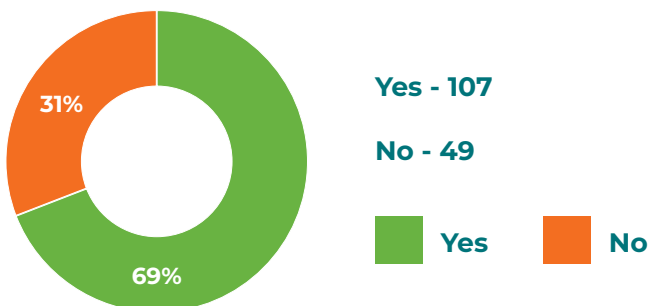

4. The Town's current police facility does Not have dedicated space for training, evidence storage, interview rooms, or holding cells. Do you support a better local police facility to improve police services in Mead?