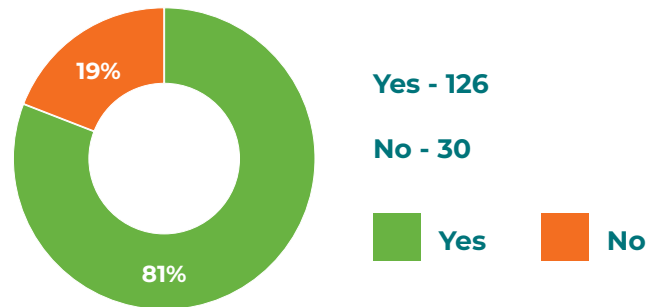

3. Do you support community policing strategies that enhance community connections and build relationships with residents? This includes visibility at school and community gatherings, hosting the annual Citizens Police Academy, and police ride-alongs.