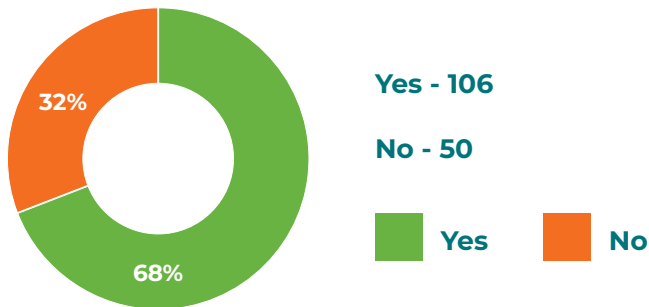

2024 TOWN OF MEAD POLICE RESOURCES & SUPPORT SURVEY RESULTS

The Town of Mead conducted a short online community survey to gauge resident sentiment about public safety and police resources. 156 surveys were completed, and an overview of the results are below.

2. Current staffing includes one officer on patrol per shift. Would you support adding more officers per shift to help ensure patrol coverage across the entire Town, including local neighborhoods?