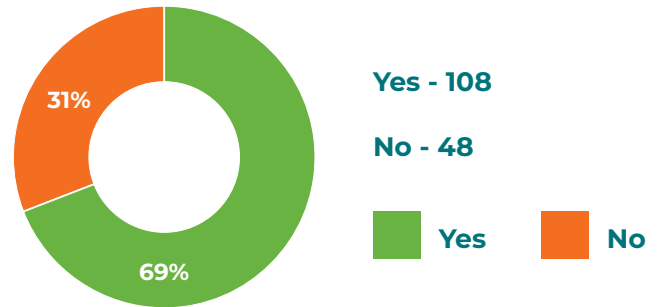

1. Knowing that the School District is planning to build a new school in Mead, would you support additional funding to have a dedicated School Resource Officer (SRO) at every school? Current funding supports two SROs in three Mead schools.