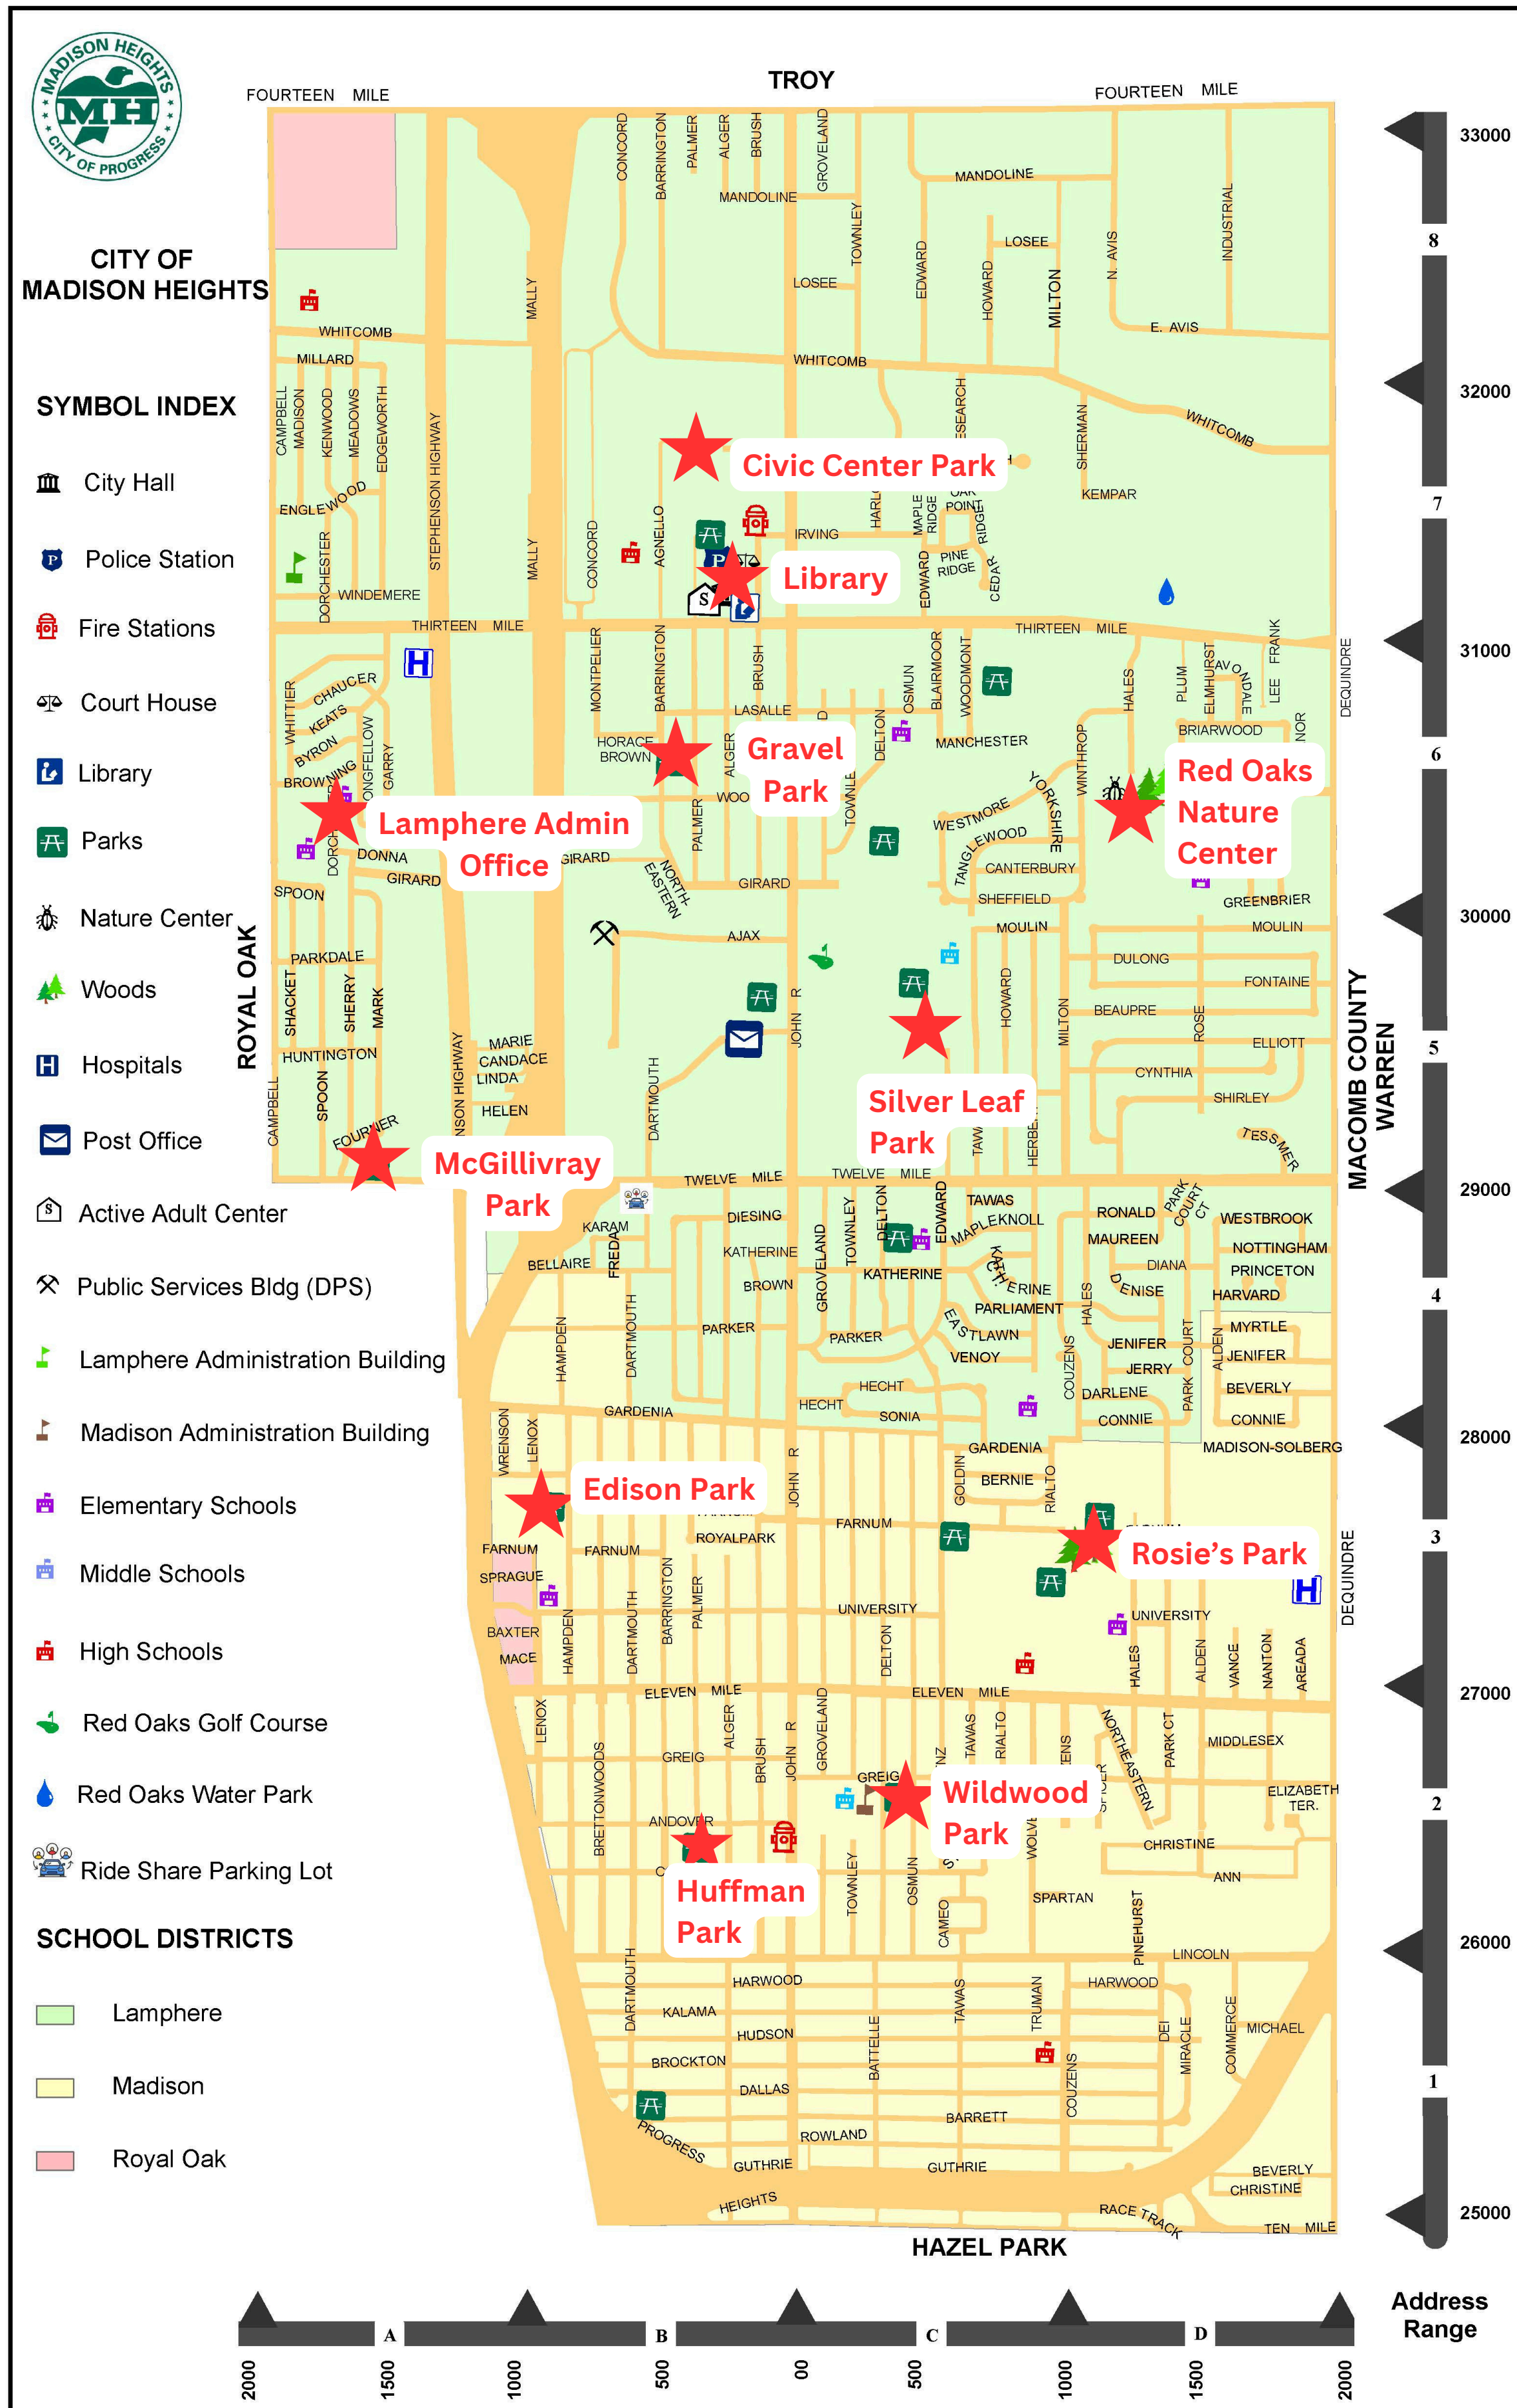

MADISON HEIGHTS INSIDE | OUT 2025

Proposed Locations

Civic Center Park
360 W 13 Mile Rd, Madison Heights, MI 48071

MH Library
300 W 13 Mile Rd, Madison Heights, MI 48071

Gravel Park
30479 Palmer Ave, Madison Heights, MI 48071

Lamphere Admin Office
31201 Dorchester Ave, Madison Heights, MI 48071

McGillivray Park
1500 12 Mile Rd, Madison Heights, MI 48071

Edison Park
27701 Hampden St, Madison Heights, MI 48071

Huffman Park
400 W Cowan Ave, Madison Heights, MI 48071

Wildwood Park
400 W Cowan Ave, Madison Heights, MI 48071

Rosie's Park
1111 E Farnum Ave, Madison Heights, MI 48071

Silverleaf Park
29500 Edward Ave, Madison Heights, MI 48071

Red Oaks Nature Center
30300 Hales St, Madison Heights, MI 48071

Address Range