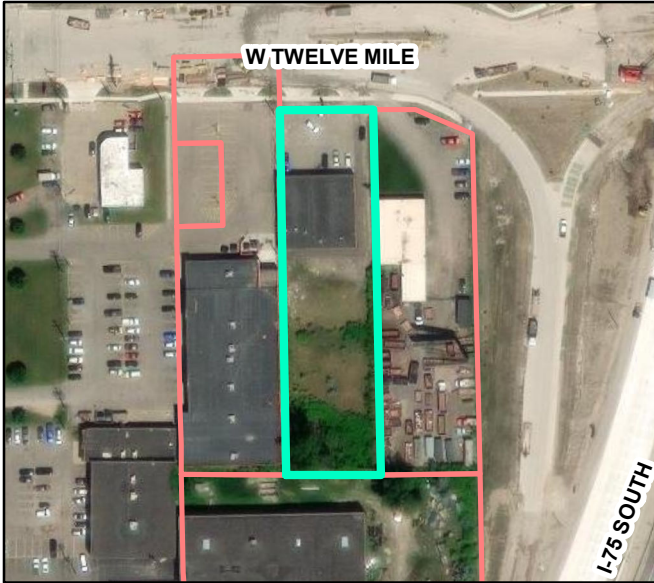

# PRZN CASE: 23 - 02

**1035 W. 12 Mile Road**

# Site Address: 1035 W. 12 Mile Road

Click for maps

Aerial

- 1035 W 12 Mile Road
- Parcels

Existing Land Use

- 1035 W 12 Mile Road
- Commercial
- Industrial
- Buildings
- Parcels

Zoning

- 1035 W.12 Mile Road
- M-1 Light Industrial
- B-3 General Business
- Buildings
- Parcels

Future Land Use

- 1035 W.12 Mile Road
- Industrial
- Parcels