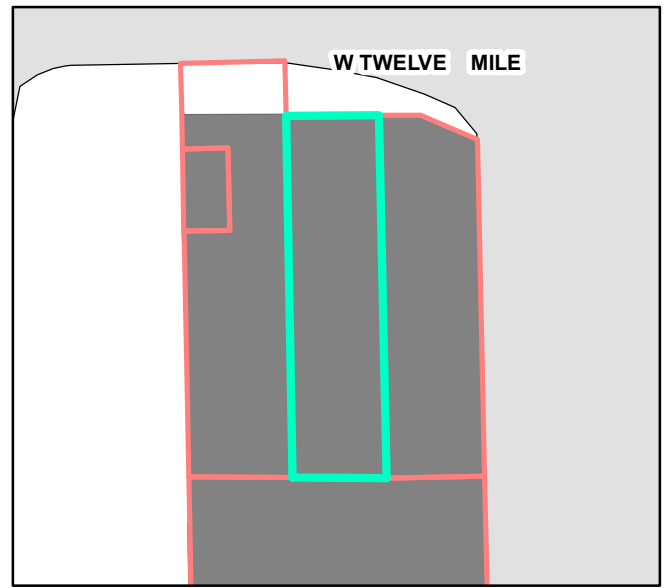

Future Land Use

- 1035 W.12 Mile Road
- Industrial
- Parcels