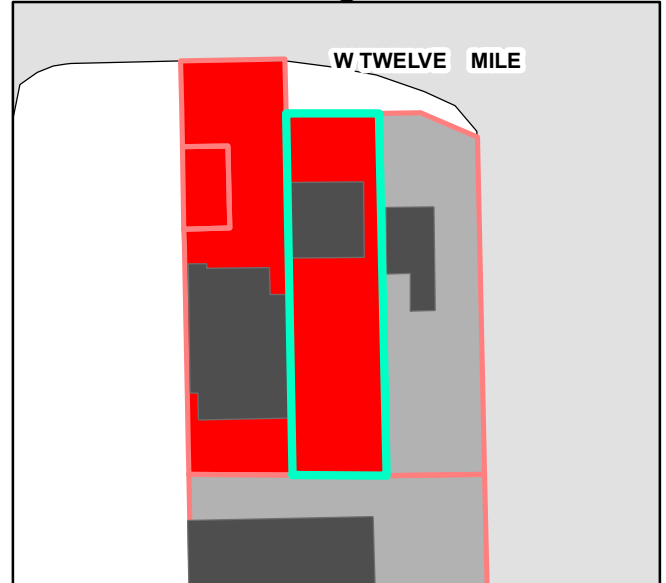

# Site Address: 1035 W. 12 Mile Road

Click for maps

Aerial

- 1035 W 12 Mile Road
- Parcels

Existing Land Use

- 1035 W 12 Mile Road
- Commercial
- Industrial
- Buildings
- Parcels

Zoning

- 1035 W.12 Mile Road
- M-1 Light Industrial
- B-3 General Business
- Buildings
- Parcels