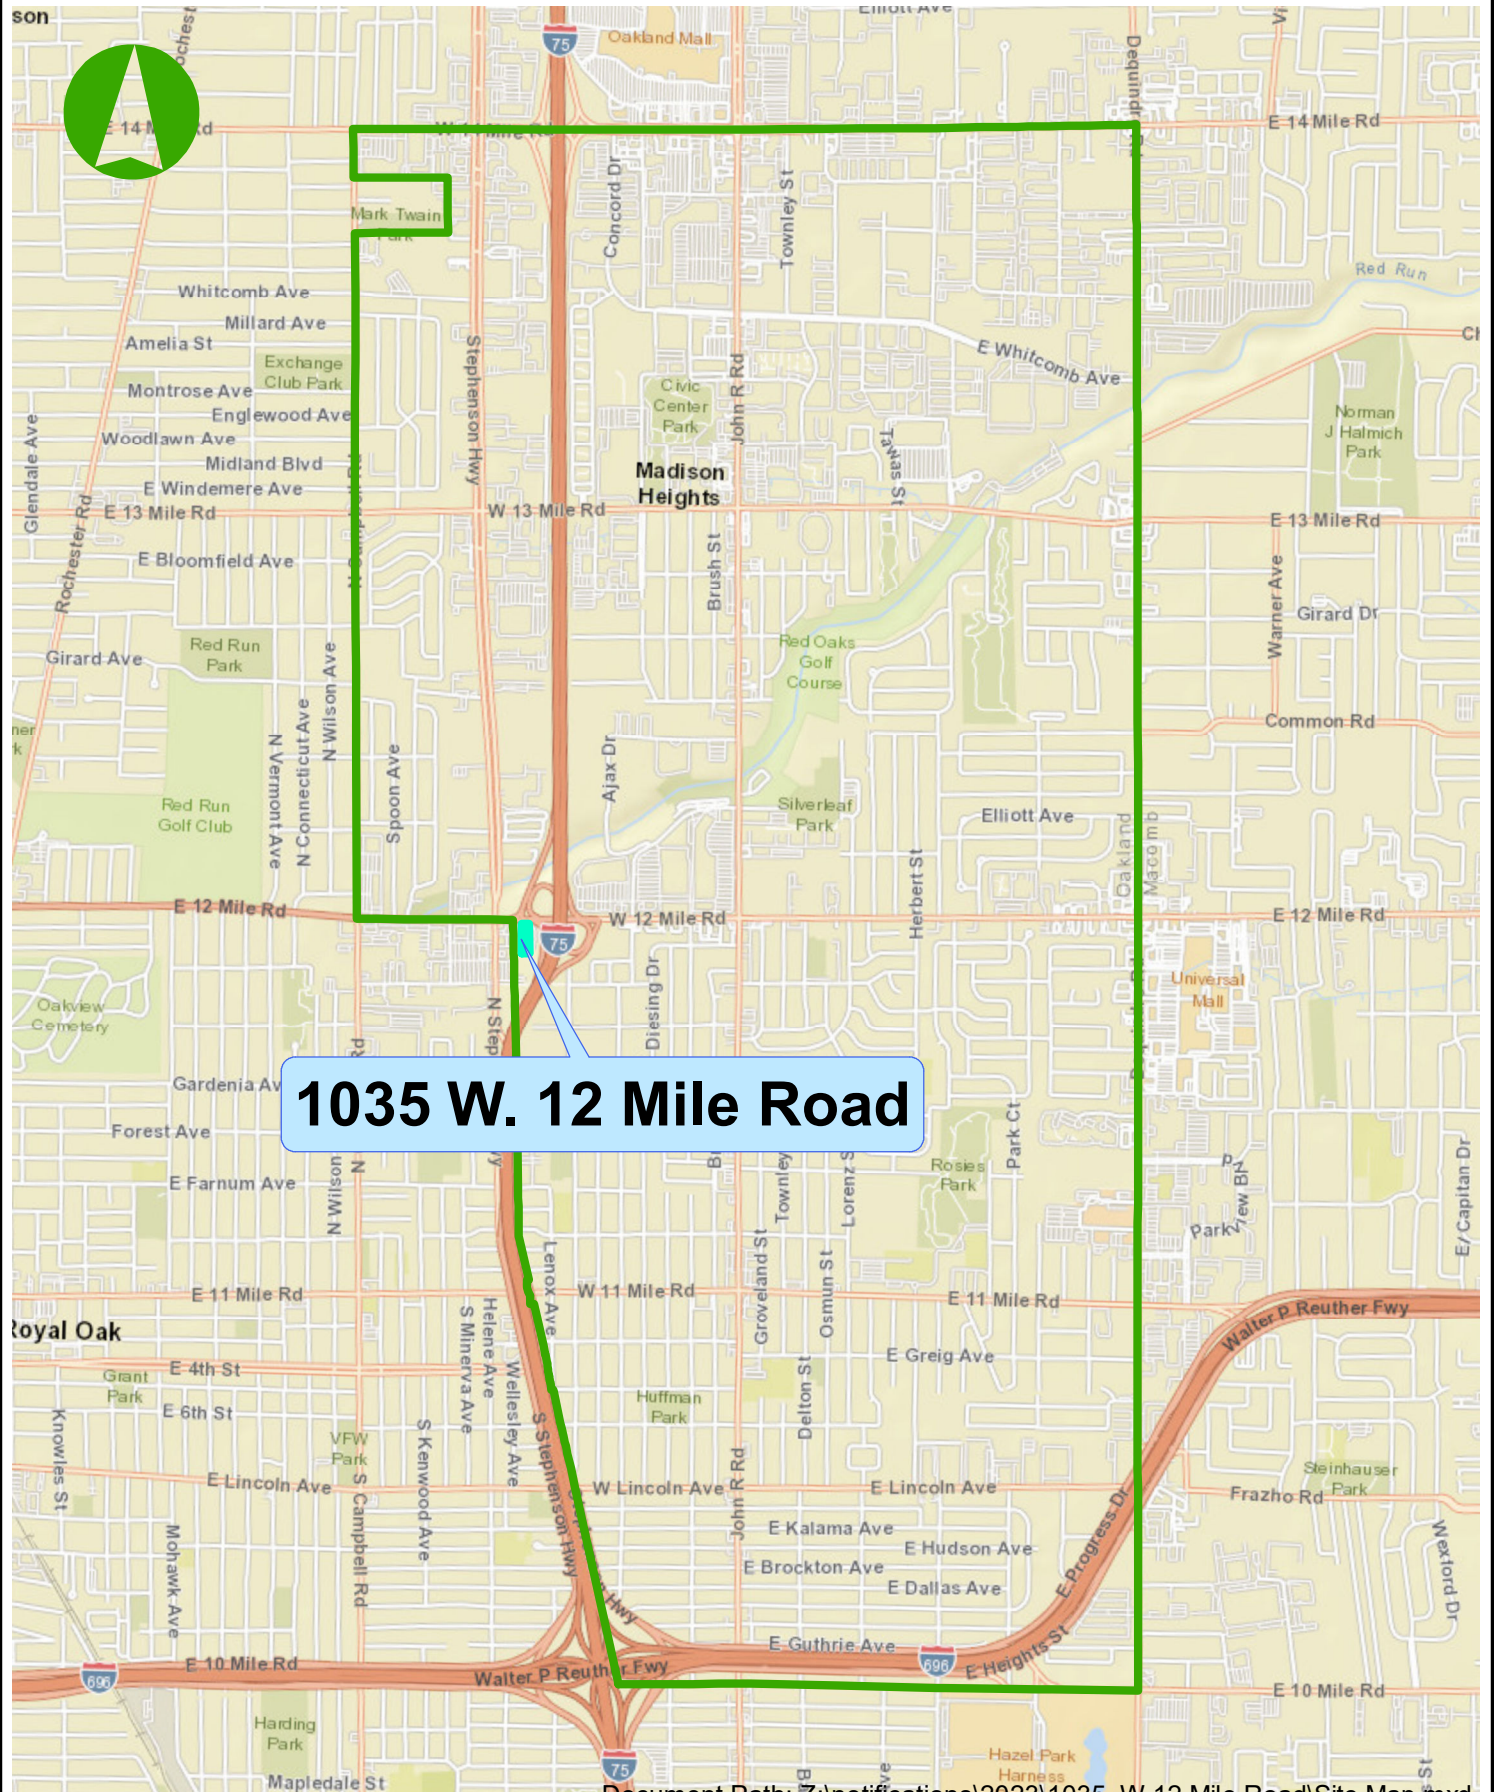

# PRZN CASE: 23 - 02

**1035 W. 12 Mile Road**

# Site Address: 1035 W. 12 Mile Road

Click for maps

Aerial

- 1035 W 12 Mile Road
- Parcels

Existing Land Use

- 1035 W 12 Mile Road
- Commercial
- Industrial
- Buildings
- Parcels

Zoning

- 1035 W.12 Mile Road
- M-1 Light Industrial
- B-3 General Business
- Buildings
- Parcels

Future Land Use

- 1035 W.12 Mile Road
- Industrial
- Parcels