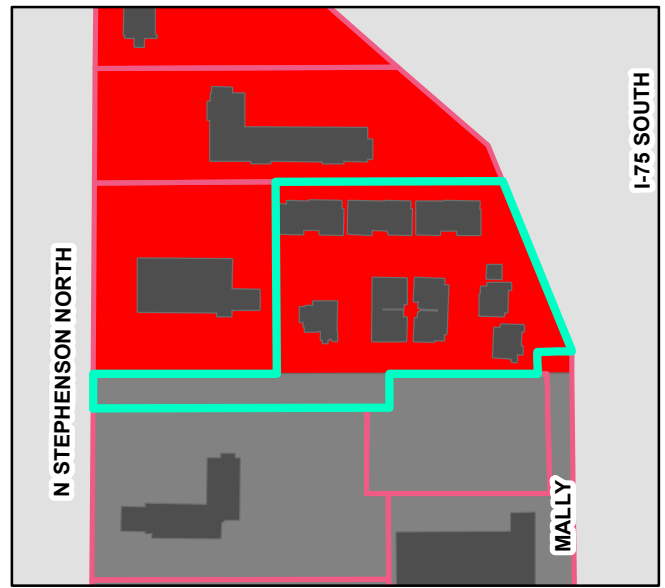

PSPR 25-01 : 32650 Stephenson Hwy

Site Address: 32650 Stephenson Hwy

[Click for Maps](#)

Aerial

32650 Stephenson Hwy Parcels

Existing Land Use

32650 Stephenson Hwy Commercial
 Buildings Industrial
 Office

Zoning

32650 Stephenson Hwy MUI2
 Parcels M-2
 B-3

Future Land Use

32650 Stephenson Hwy Industrial
 Commercial Parcels