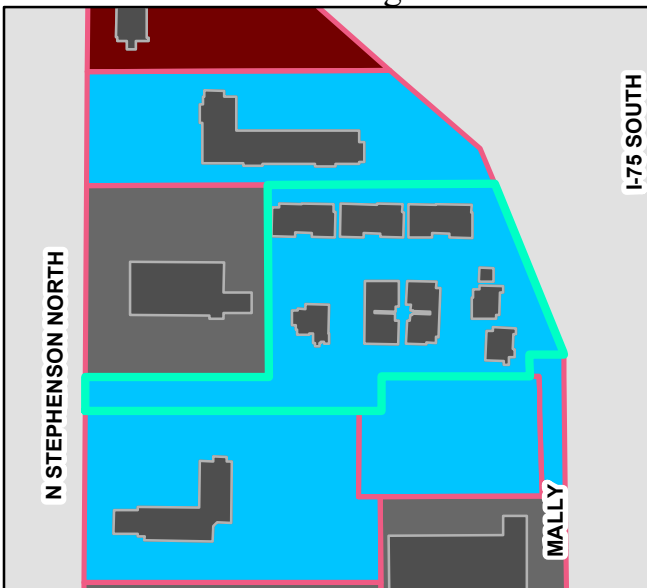

PSPR 25-01 : 32650 Stephenson Hwy

Site Address: 32650 Stephenson Hwy

[Click for Maps](#)

Aerial

32650 Stephenson Hwy Parcels

Existing Land Use

32650 Stephenson Hwy Commercial
 Buildings Industrial
 Office

Zoning

32650 Stephenson Hwy MUI2
 Parcels M-2
 B-3

Future Land Use

32650 Stephenson Hwy Industrial
 Commercial Parcels