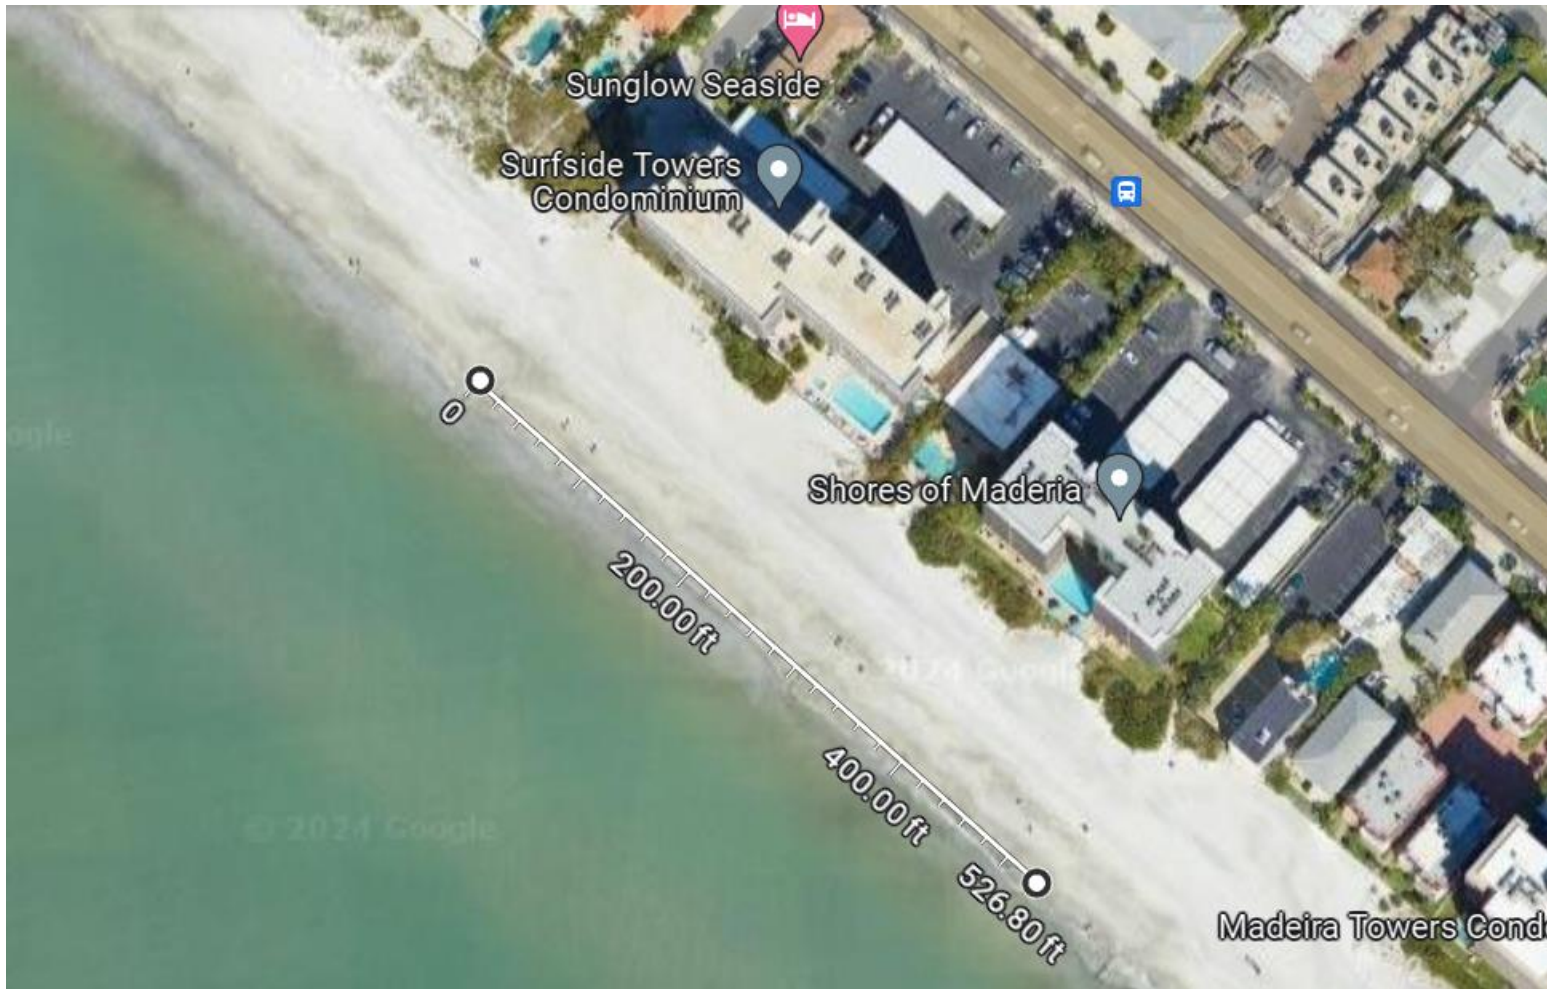

# SURFSIDE TOWERS/155<sup>TH</sup> Ave – South 527 feet

232 feet NOT part of the swim zone, then 650 feet toward Archibald Park

**OCEAN SANDS TOWERS – 700 feet**

Measure distance ×  
Click on the map to add to your path