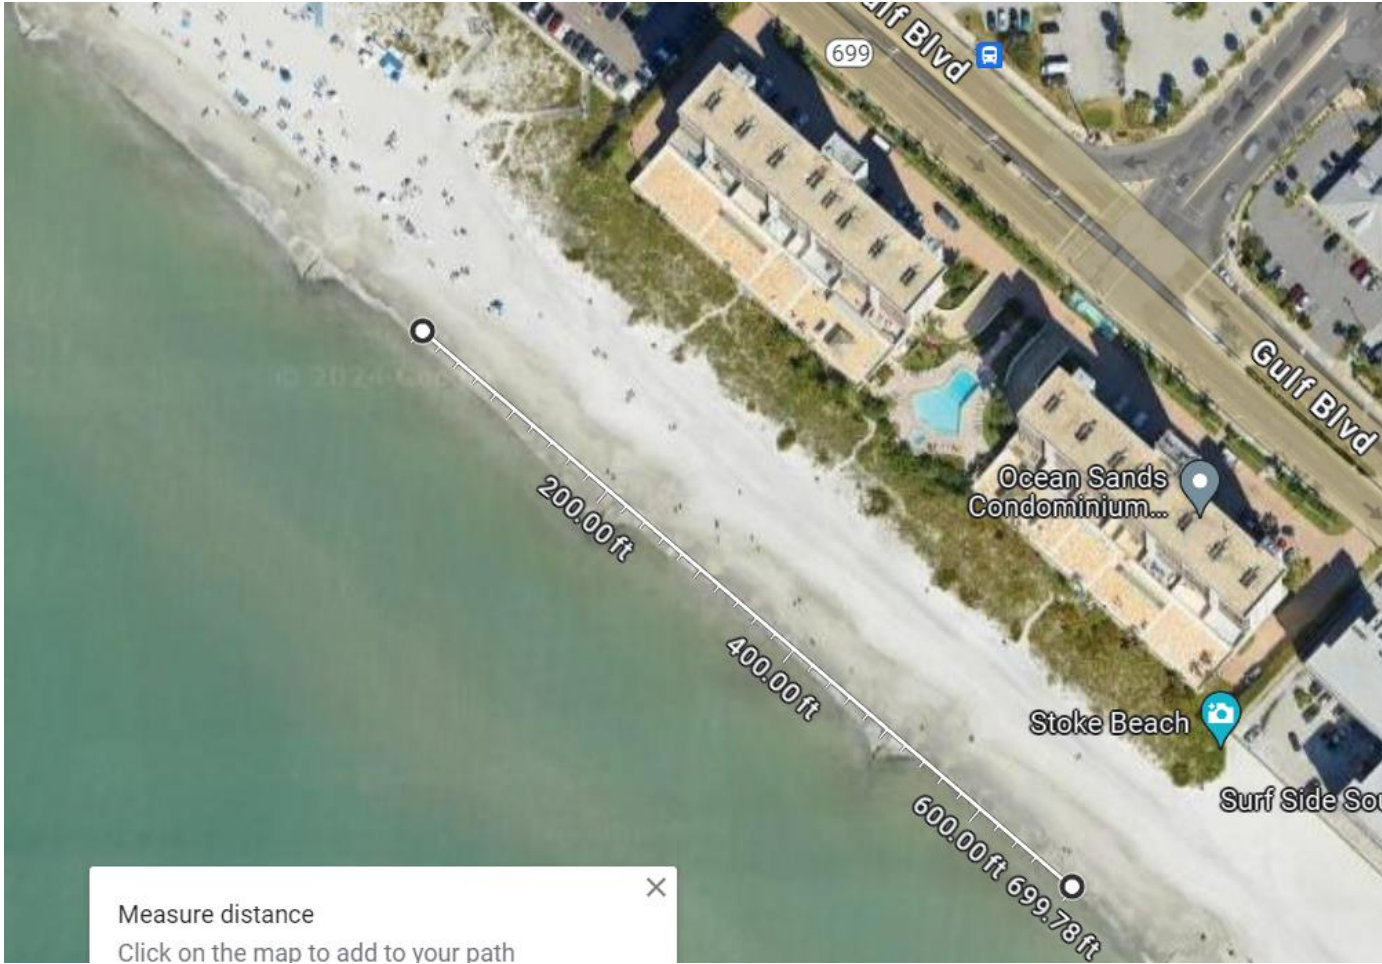

# SURFSIDE TOWERS/155<sup>TH</sup> Ave – South 527 feet

232 feet NOT part of the swim zone, then 650 feet toward Archibald Park

**OCEAN SANDS TOWERS – 700 feet**

Measure distance ×  
Click on the map to add to your path