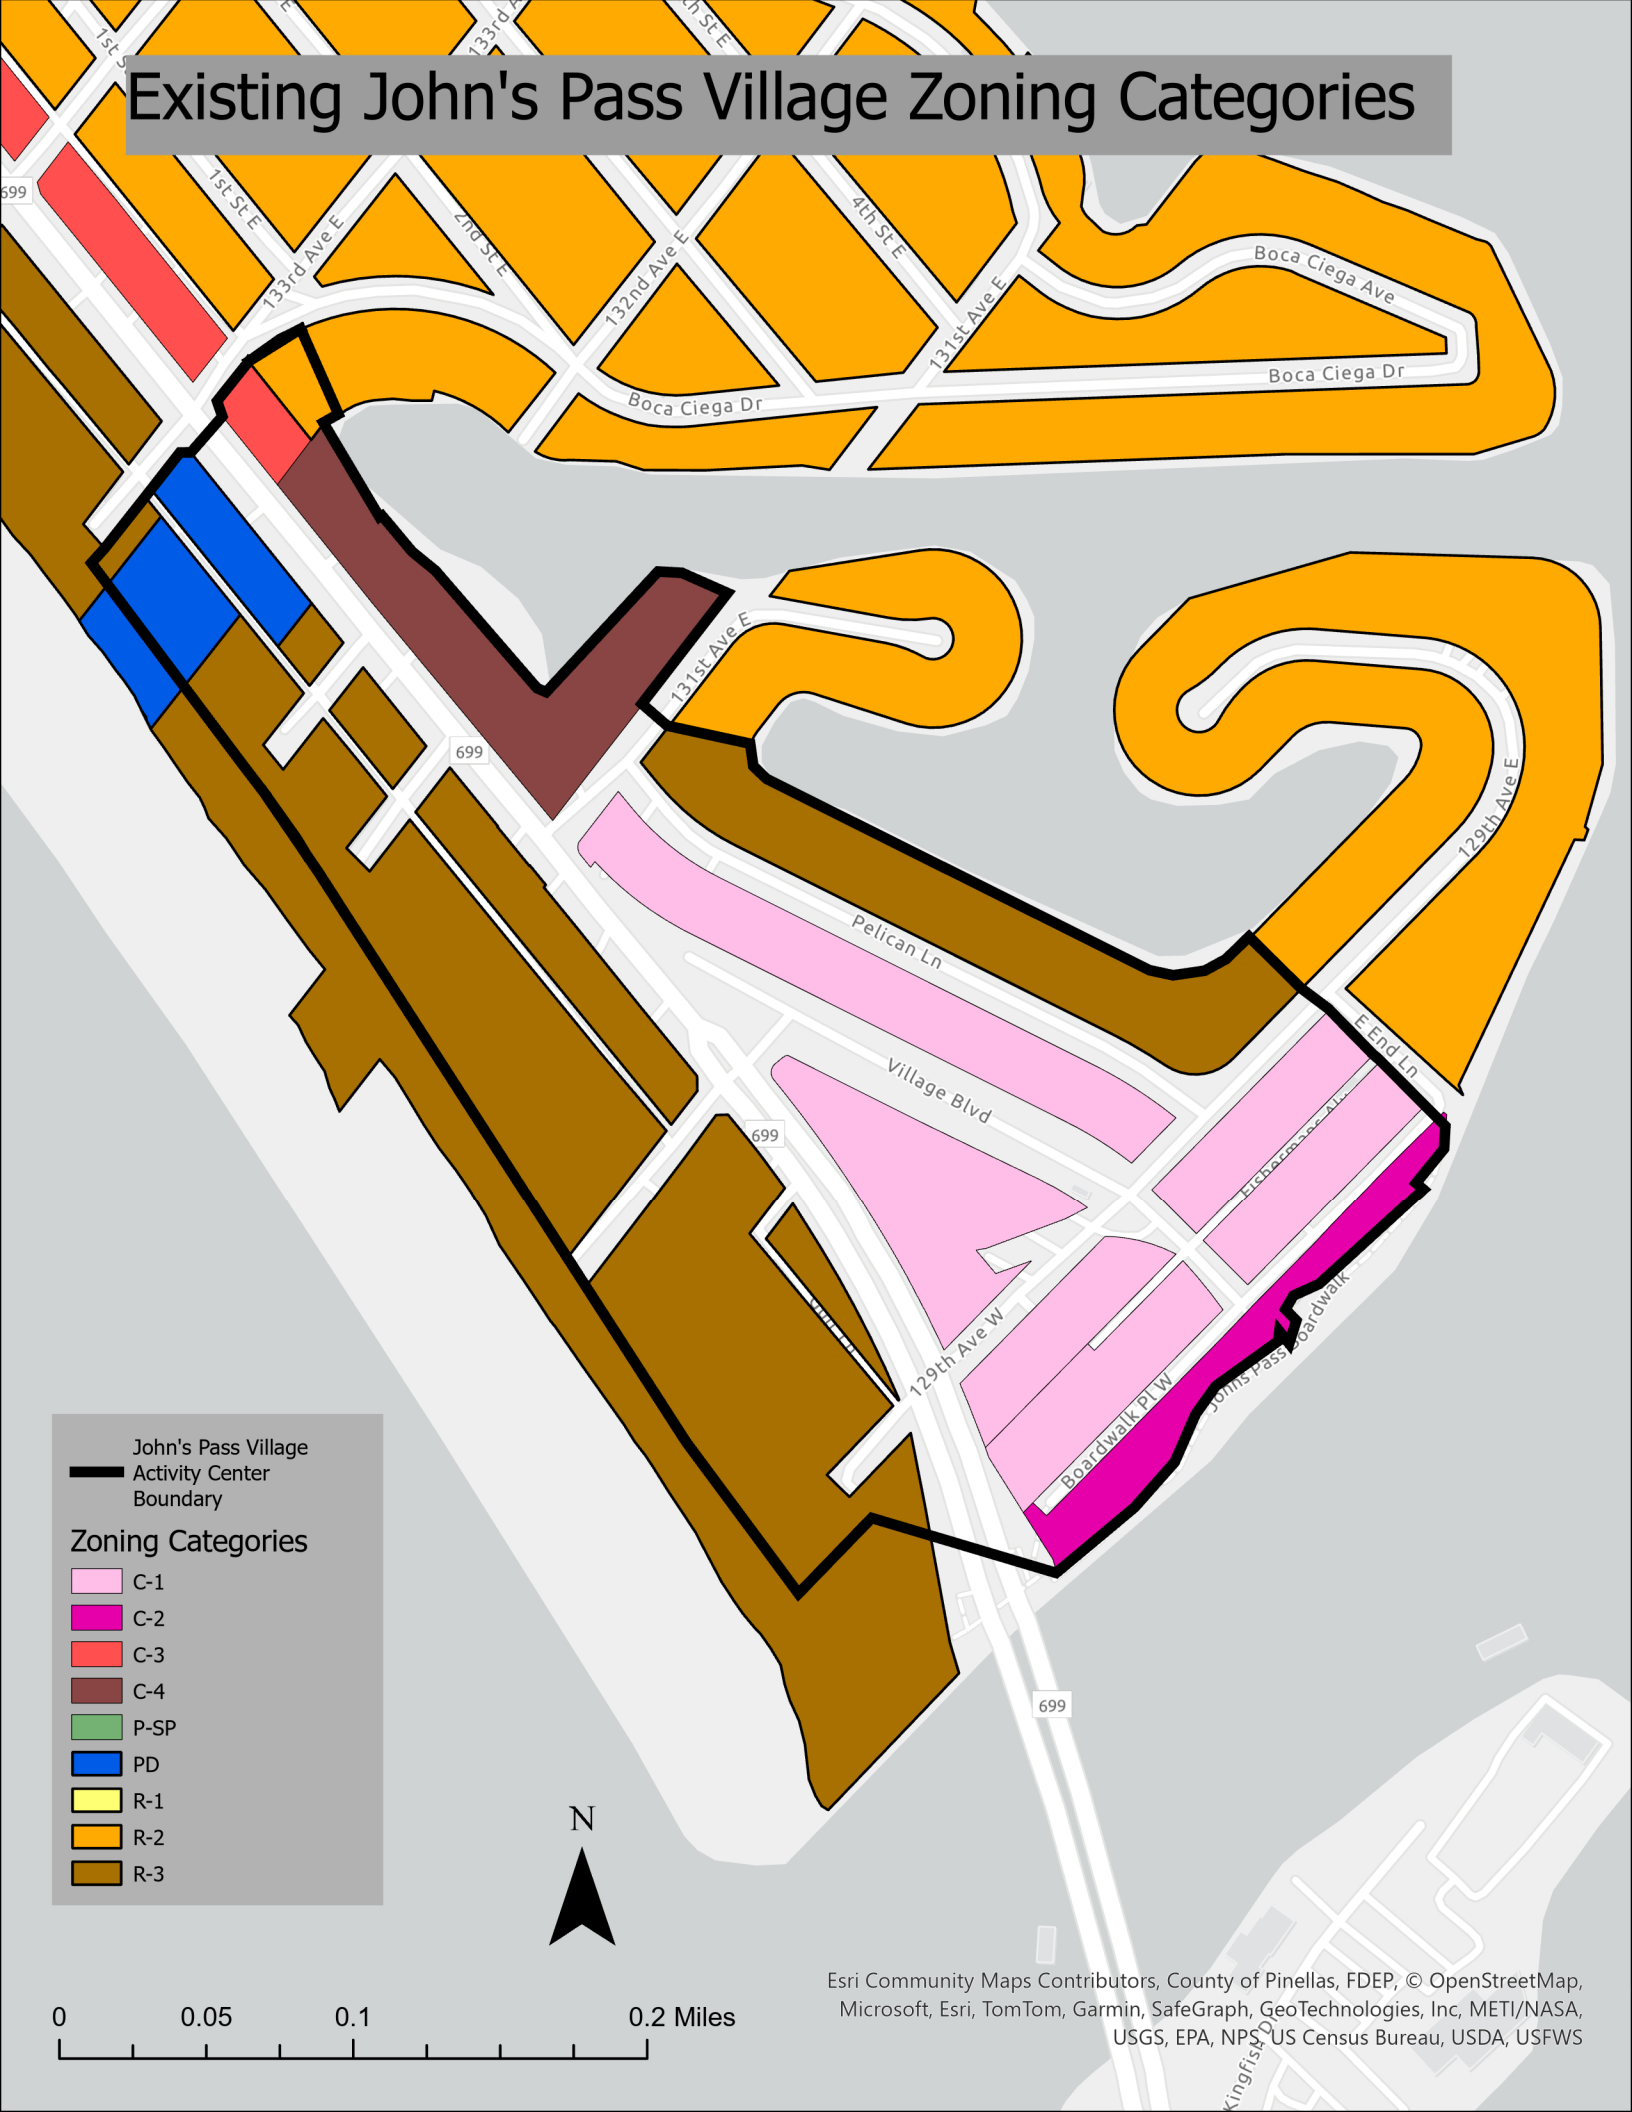

# Existing John's Pass Village Zoning Categories

John's Pass Village  
Activity Center  
Boundary

Zoning Categories

- C-1
- C-2
- C-3
- C-4
- P-SP
- PD
- R-1
- R-2
- R-3