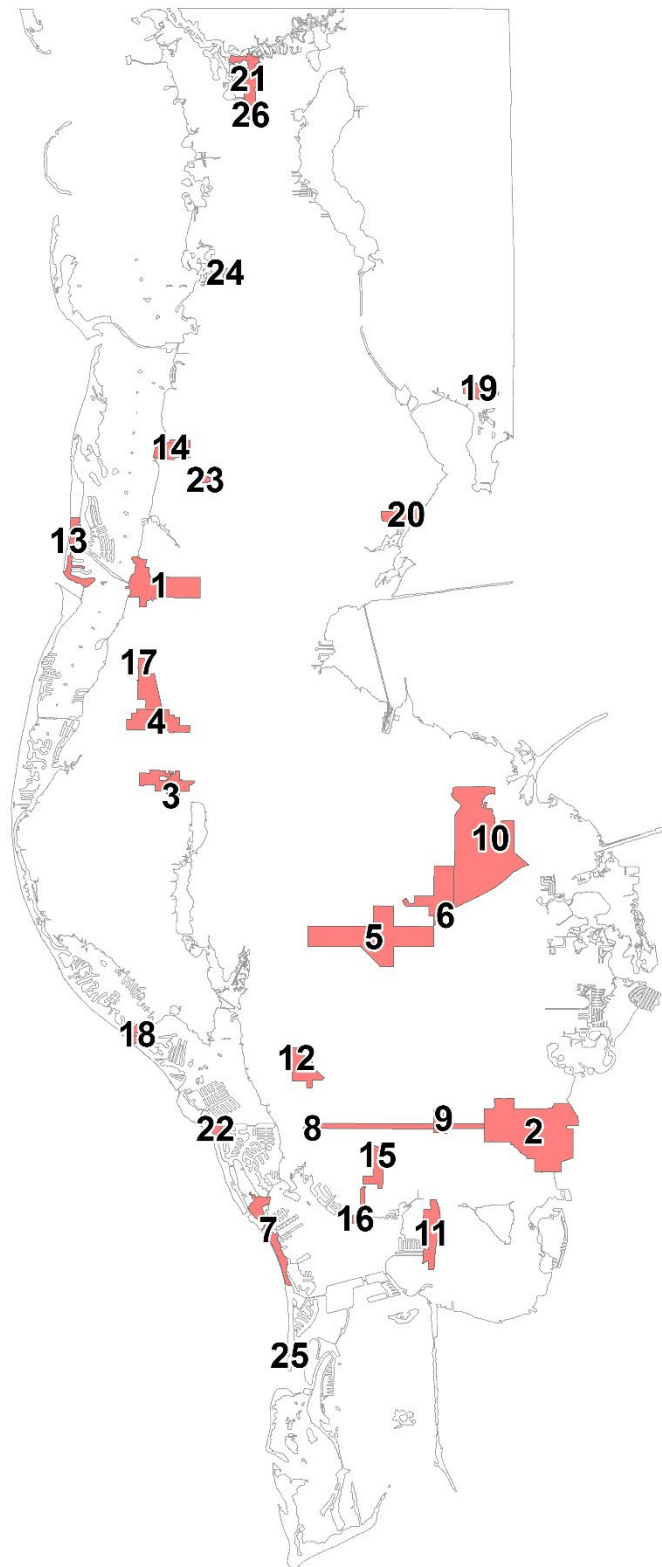

Map A1
Reclassified Special Centers Location

**Table A1
Reclassified Special Centers**

Reclassified Subcategory	Local Government	Activity Center	Map Key
Urban Center	Clearwater	Downtown Redevelopment Plan	1
	St. Petersburg	Intown Redevelopment Plan	2
Major Center	Largo	Largo Mall Activity Center Special Area Plan	3
	Largo	West Bay Drive Community Redevelopment District	4
	Pinellas Park	Community Redevelopment District	5
	Pinellas Park	Gateway Activity Center	6
	St. Pete Beach	Community Redevelopment Plan	7
	St. Petersburg	Central Avenue Revitalization Plan	8
	St. Petersburg	Central Plaza Activity Center	9
	St. Petersburg	Gateway Activity Center	10
	St. Petersburg	Skyway Marina District	11
	St. Petersburg	Tyrone Activity Center	12
Community Center	Clearwater	Beach by Design	13
	Dunedin	Guideways to Downtown's Future	14
	Gulfport	49th Street Redevelopment Plan	15
	Gulfport	Waterfront Area Redevelopment Plan	16
	Largo	Clearwater-Largo Road Community Redevelopment Plan	17
	Madeira Beach	Town Center Special Area Plan	18
	Oldsmar	Town Center Redevelopment Plan	19
	Safety Harbor	Downtown Master Plan	20
	Tarpon Springs	Sponge Docks and CRA Special Area Plan	21
	Treasure Island	Downtown Special Area Plan	22
Neighborhood Center	Dunedin	375 Patricia Avenue	23
	Pinellas County	Downtown Historic Palm Harbor Master Plan	24
	St. Pete Beach	Eighth Avenue Commercial District	25
	Tarpon Springs	Meres Crossing Special Area Plan	26