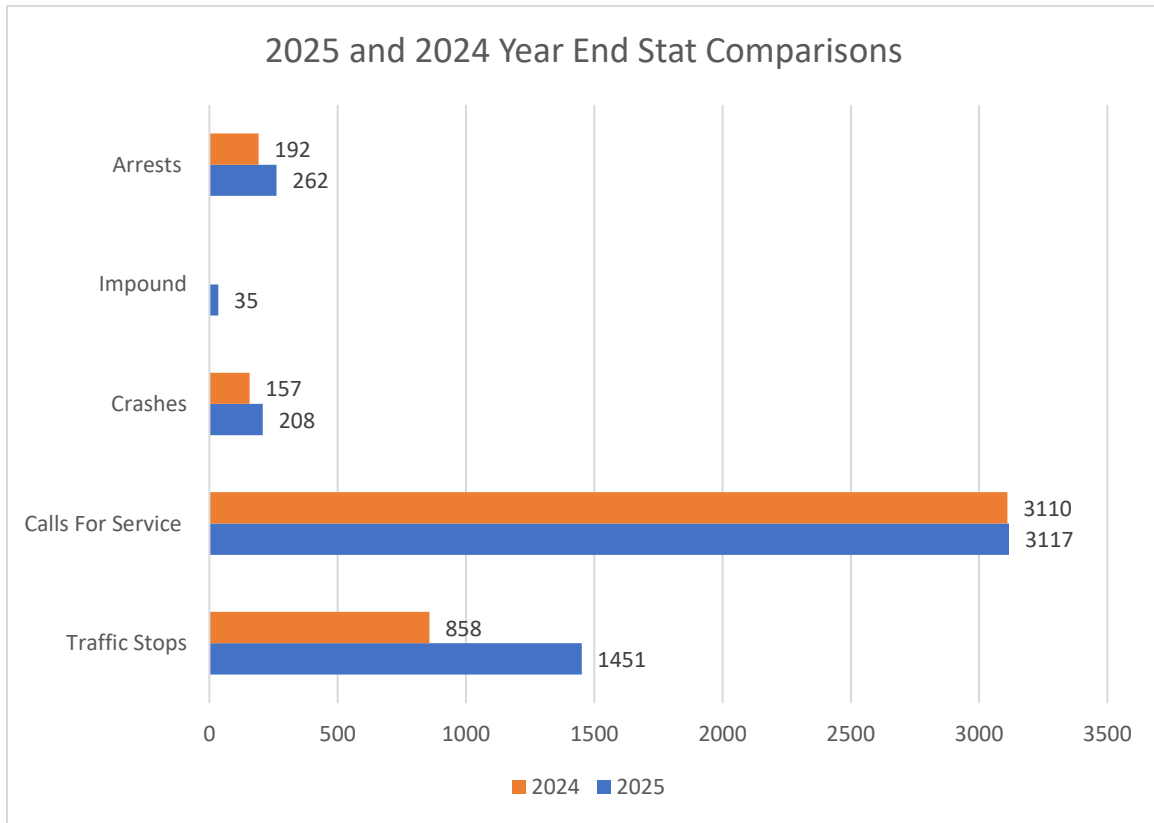

2025 Year End Board Report

Miles Driven = 94,875