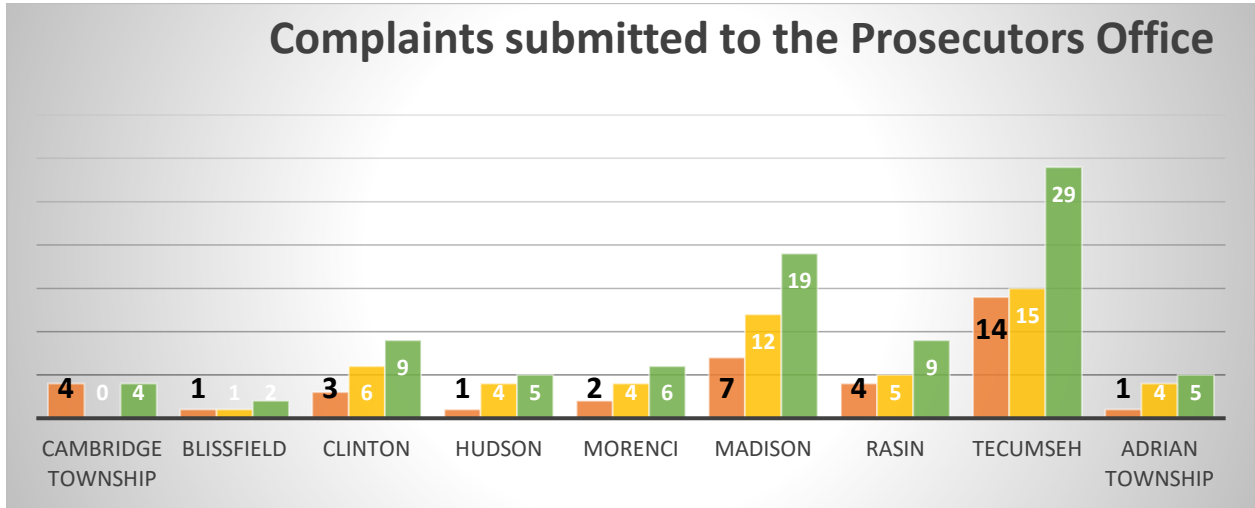

March 2026 Board Report

Orange: Previous Month's Stats
Yellow: February Stats
Green: Total

Blue: Previous Month's Stats
Orange: February Stats
Gray: Total for the Year