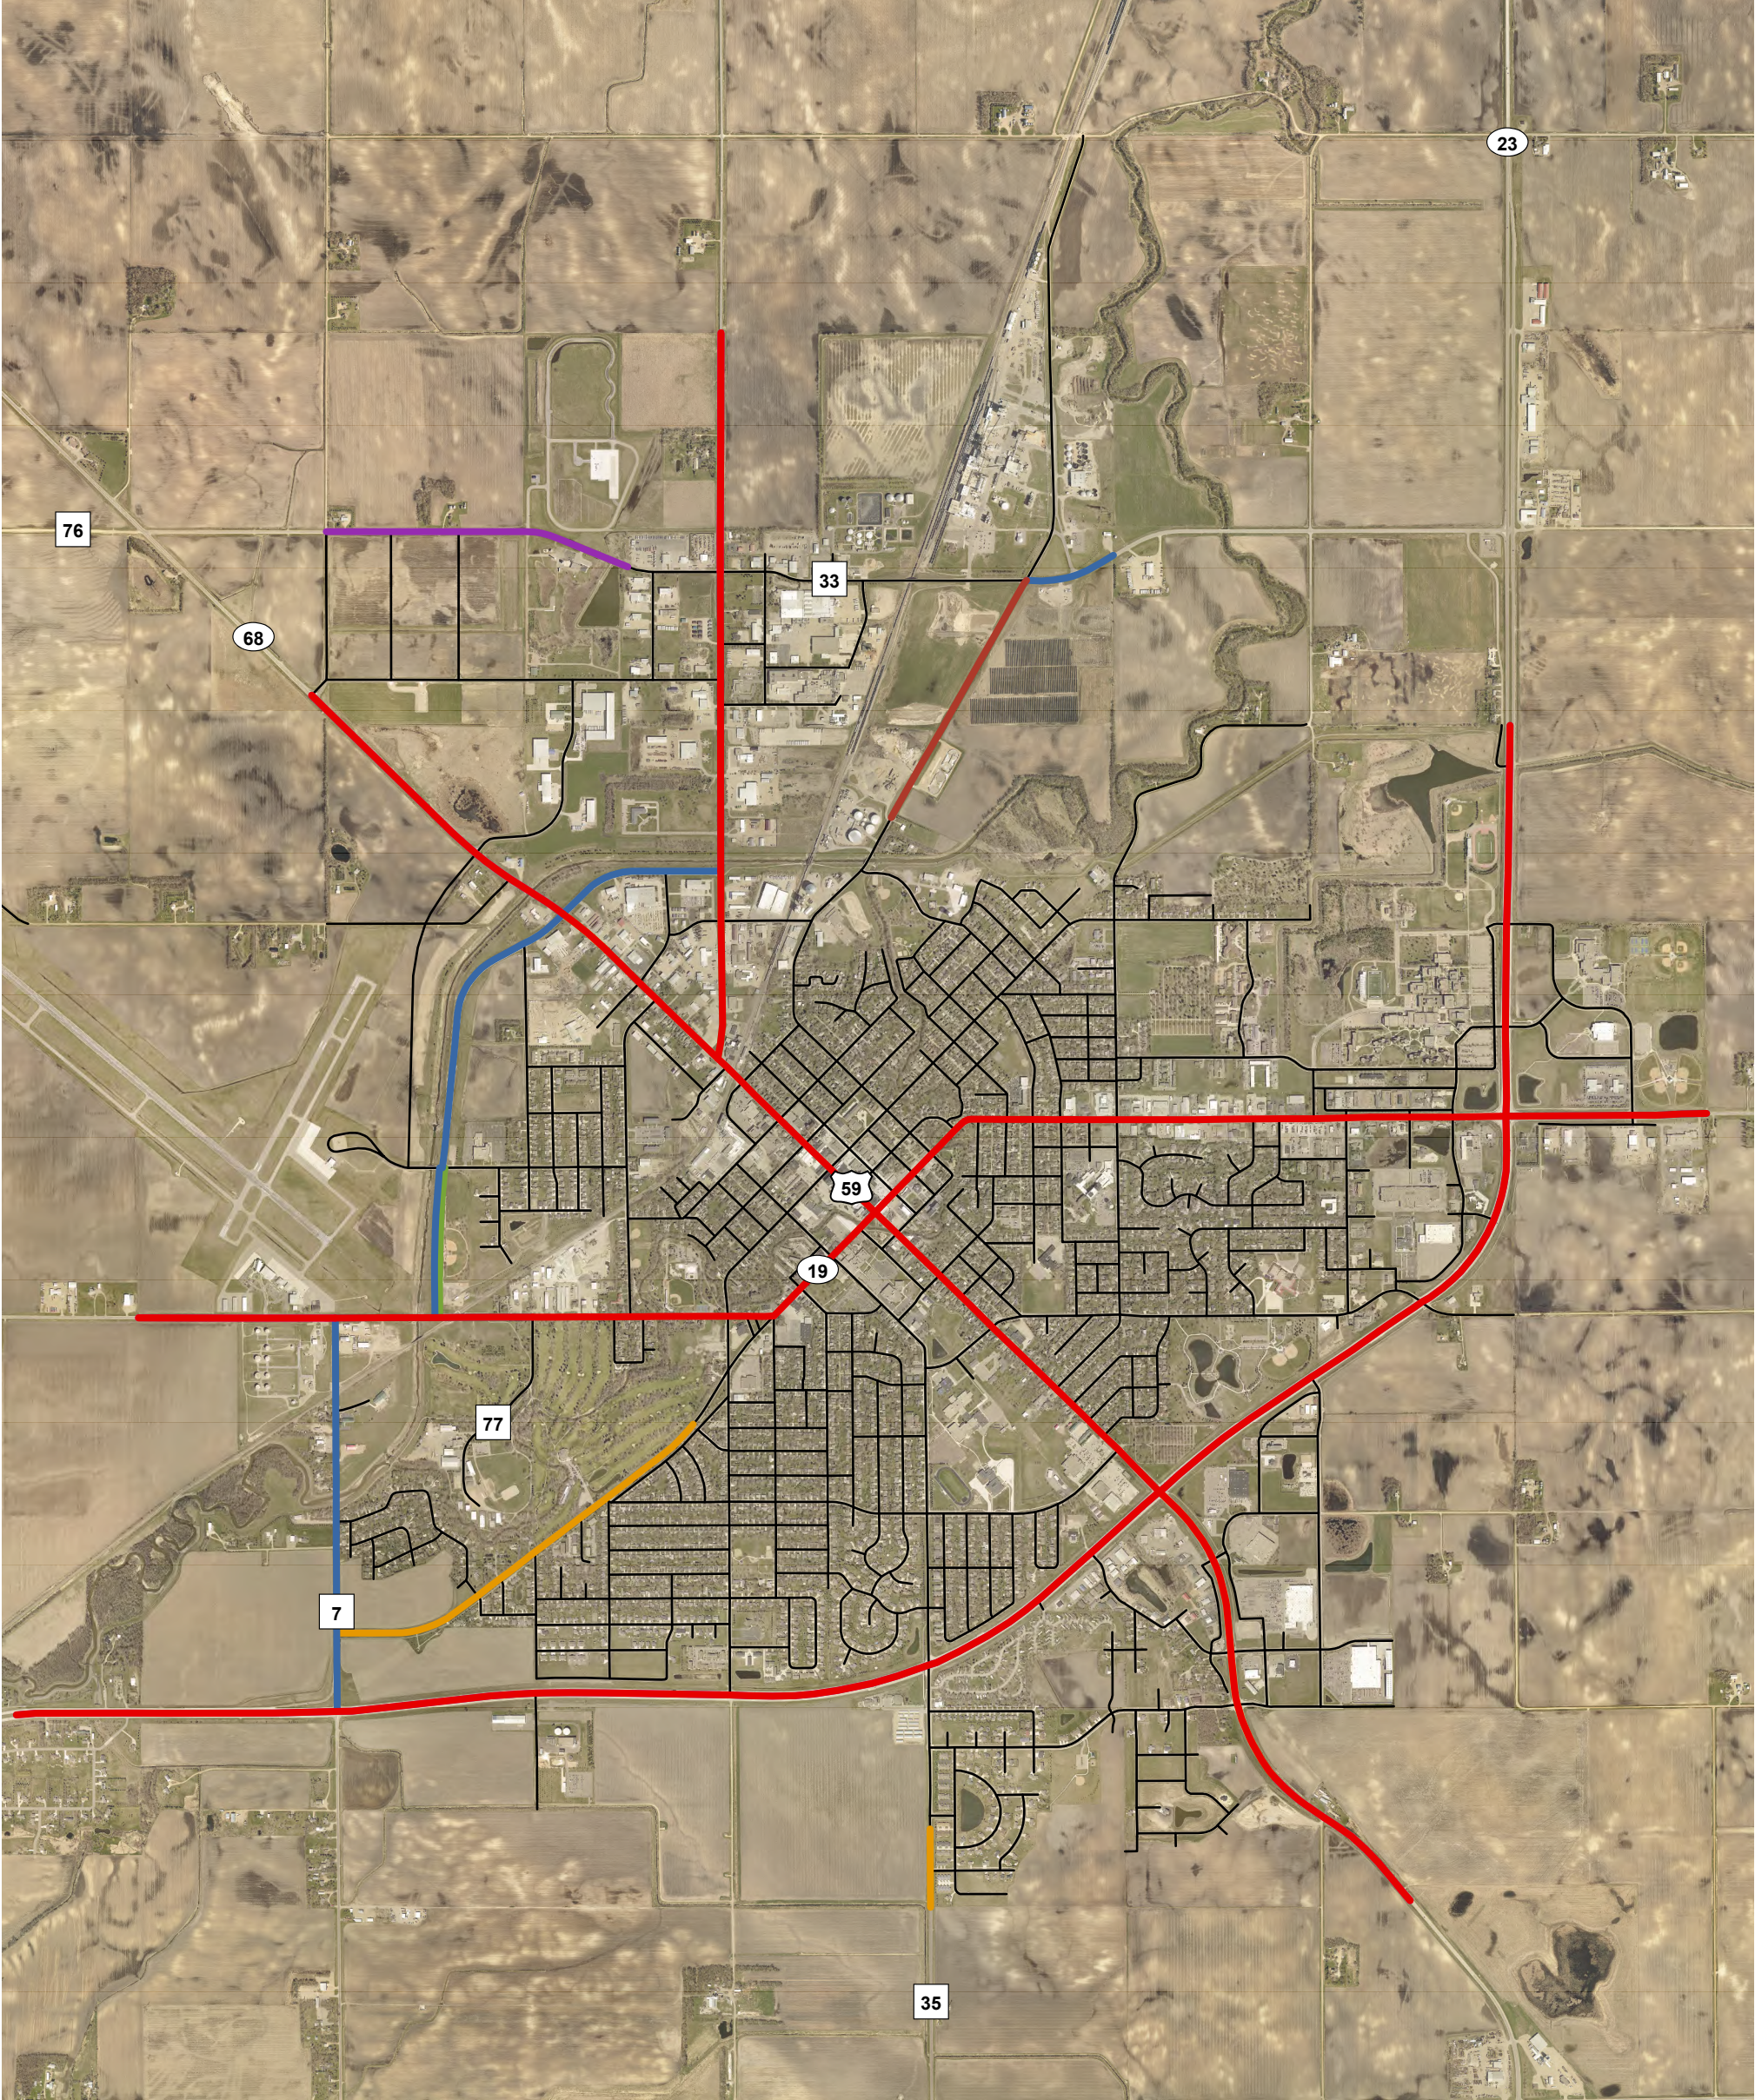

Marshall Speed Limits

0 1,000 2,000 4,000 Feet

SPEED LIMIT

- 30
- 35
- 40
- 45

— 50

— 55

— 60

STATE HIGHWAY

— STATE HIGHWAY

The City of Marshall and its employees make no warranties, expressed or implied, nor assumes any legal liability or responsibility for the accuracy, completeness, usefulness of information and/or representations regarding the quality, reliability, currency and suitability of this information for any purposes. This map has been produced from various sources. Every effort has been made to ensure the accuracy of this map. However, the City of Marshall assumes no responsibility for actual or consequential damage incurred as a result of any person's reliance on this information. This information is subject to change at any time without notice.