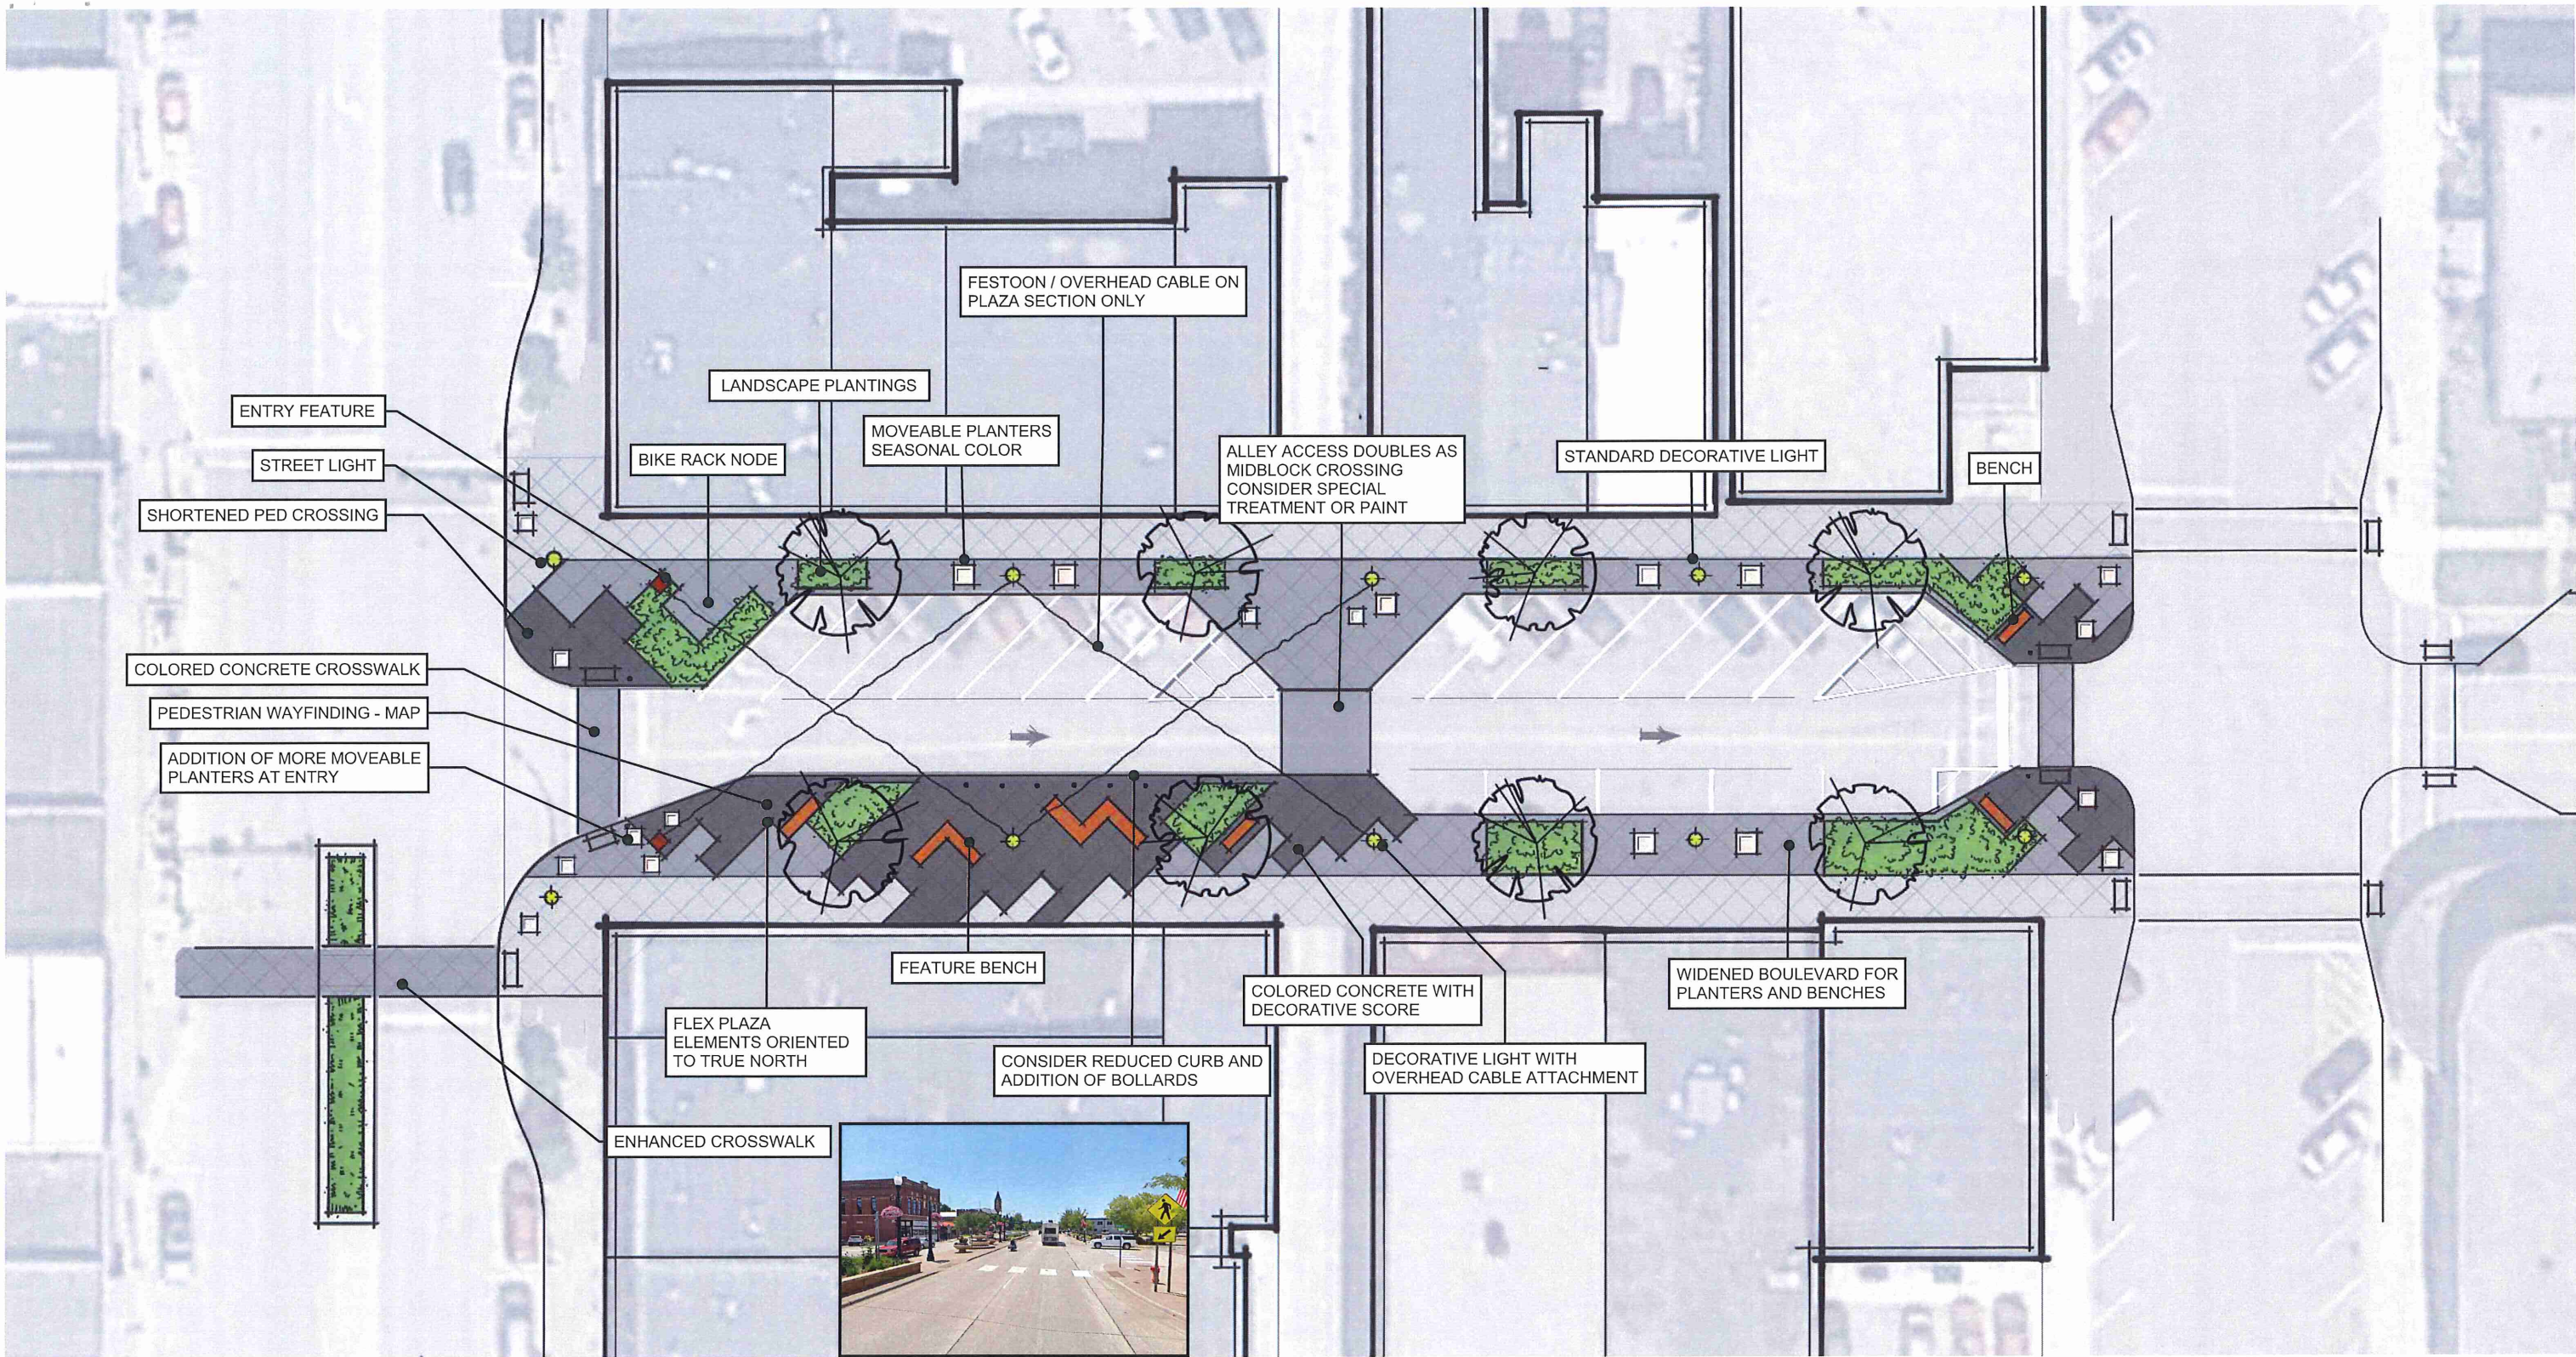

**3RD STREET & LYON IMPROVEMENTS DRAFT CONCEPT DESIGN**

BASIC LIGHT - Wayfinding

LIGHT POLE WITH FESTOON CABLE LIGHT

ENTRY FEATURE STRUCTURE - Interior Light

3RD STREET IMPROVEMENTS STREETScape TOOLBOX - LIGHTING & STRUCTURES

DELINIATION OF SPACE

POPS OF COLOR LANDSCAPES

LIMITED LANDSCAPE BEDS - Simple Edge Treatments

ANGLED SCORE PATTERN- True North Direction

PLAZA DECORATIVE SCORE PATTERN

PLAZA ANGLED TREATMENTS - Native Stone Elements

**3RD STREET IMPROVEMENTS** STREETScape TOOLBOX - SURFACE TREATMENTS

PLAZA BENCH - Wood & Cast Iron

STREETSCAPE BENCH - Cast Iron

STREETSCAPE LITTER RECEPTACLE - Side Door

PLAZA FEATURE BENCH - Wood & Steel

STREETSCAPE PLANTER - Steel

BOLLARD - Cast Aluminum

**3RD STREET IMPROVEMENTS DRAFT CONCEPT DESIGN**