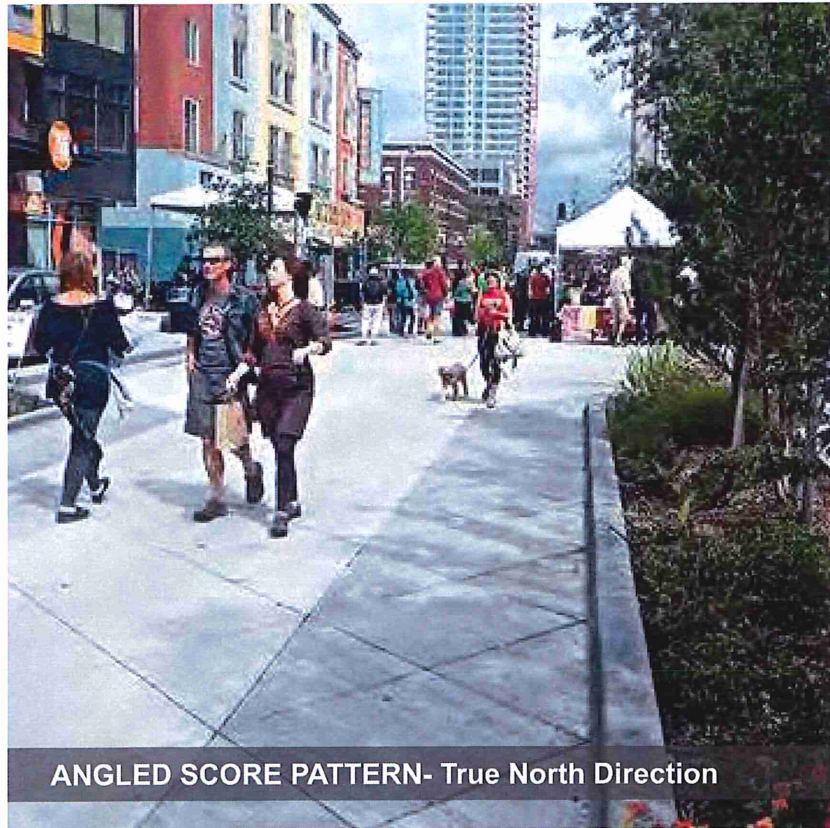

**3RD STREET & LYON IMPROVEMENTS DRAFT CONCEPT DESIGN**

BASIC LIGHT - Wayfinding

LIGHT POLE WITH FESTOON CABLE LIGHT

ENTRY FEATURE STRUCTURE - Interior Light

3RD STREET IMPROVEMENTS STREETScape TOOLBOX - LIGHTING & STRUCTURES

DELINIATION OF SPACE

POPS OF COLOR LANDSCAPES

LIMITED LANDSCAPE BEDS - Simple Edge Treatments

ANGLED SCORE PATTERN- True North Direction

PLAZA DECORATIVE SCORE PATTERN

PLAZA ANGLED TREATMENTS - Native Stone Elements