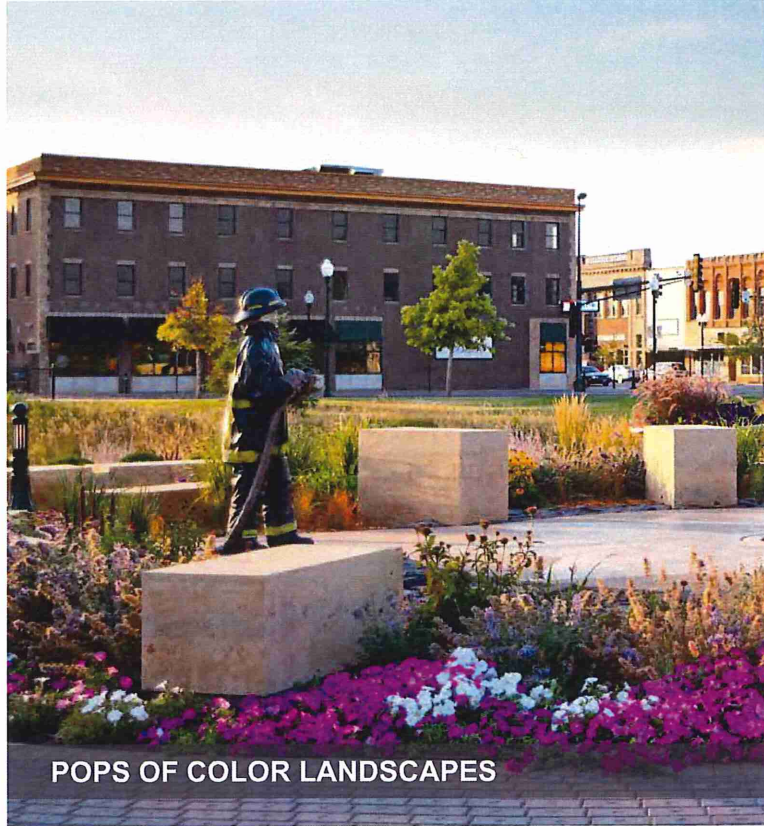

**3RD STREET & LYON IMPROVEMENTS DRAFT CONCEPT DESIGN**

BASIC LIGHT - Wayfinding

LIGHT POLE WITH FESTOON CABLE LIGHT

ENTRY FEATURE STRUCTURE - Interior Light

3RD STREET IMPROVEMENTS STREETScape TOOLBOX - LIGHTING & STRUCTURES

DELINIATION OF SPACE

POPS OF COLOR LANDSCAPES

LIMITED LANDSCAPE BEDS - Simple Edge Treatments

ANGLED SCORE PATTERN- True North Direction

PLAZA DECORATIVE SCORE PATTERN

PLAZA ANGLED TREATMENTS - Native Stone Elements

STREETSCAPE PLANTER - Steel

BOLLARD - Cast Aluminum

**3RD STREET IMPROVEMENTS DRAFT CONCEPT DESIGN**