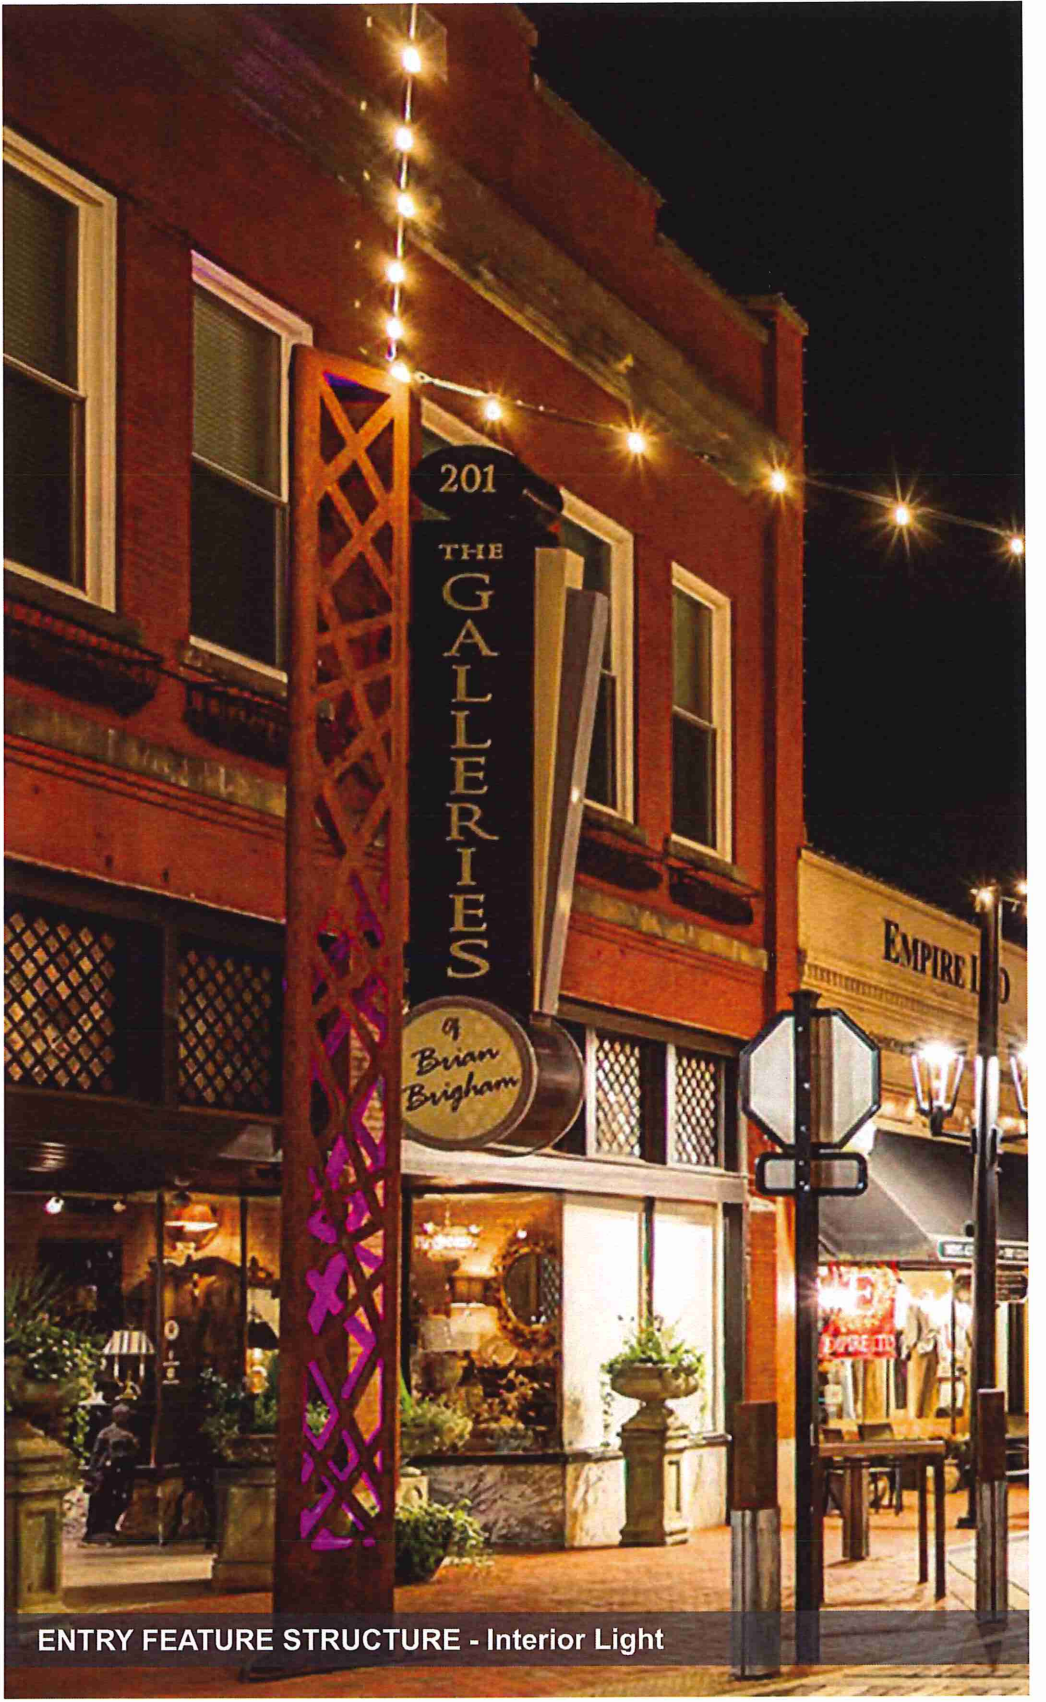

**3RD STREET & LYON IMPROVEMENTS DRAFT CONCEPT DESIGN**

BASIC LIGHT - Wayfinding

LIGHT POLE WITH FESTOON CABLE LIGHT

ENTRY FEATURE STRUCTURE - Interior Light

3RD STREET IMPROVEMENTS STREETScape TOOLBOX - LIGHTING & STRUCTURES

DELINIATION OF SPACE

POPS OF COLOR LANDSCAPES

LIMITED LANDSCAPE BEDS - Simple Edge Treatments

ANGLED SCORE PATTERN- True North Direction

PLAZA DECORATIVE SCORE PATTERN

PLAZA ANGLED TREATMENTS - Native Stone Elements