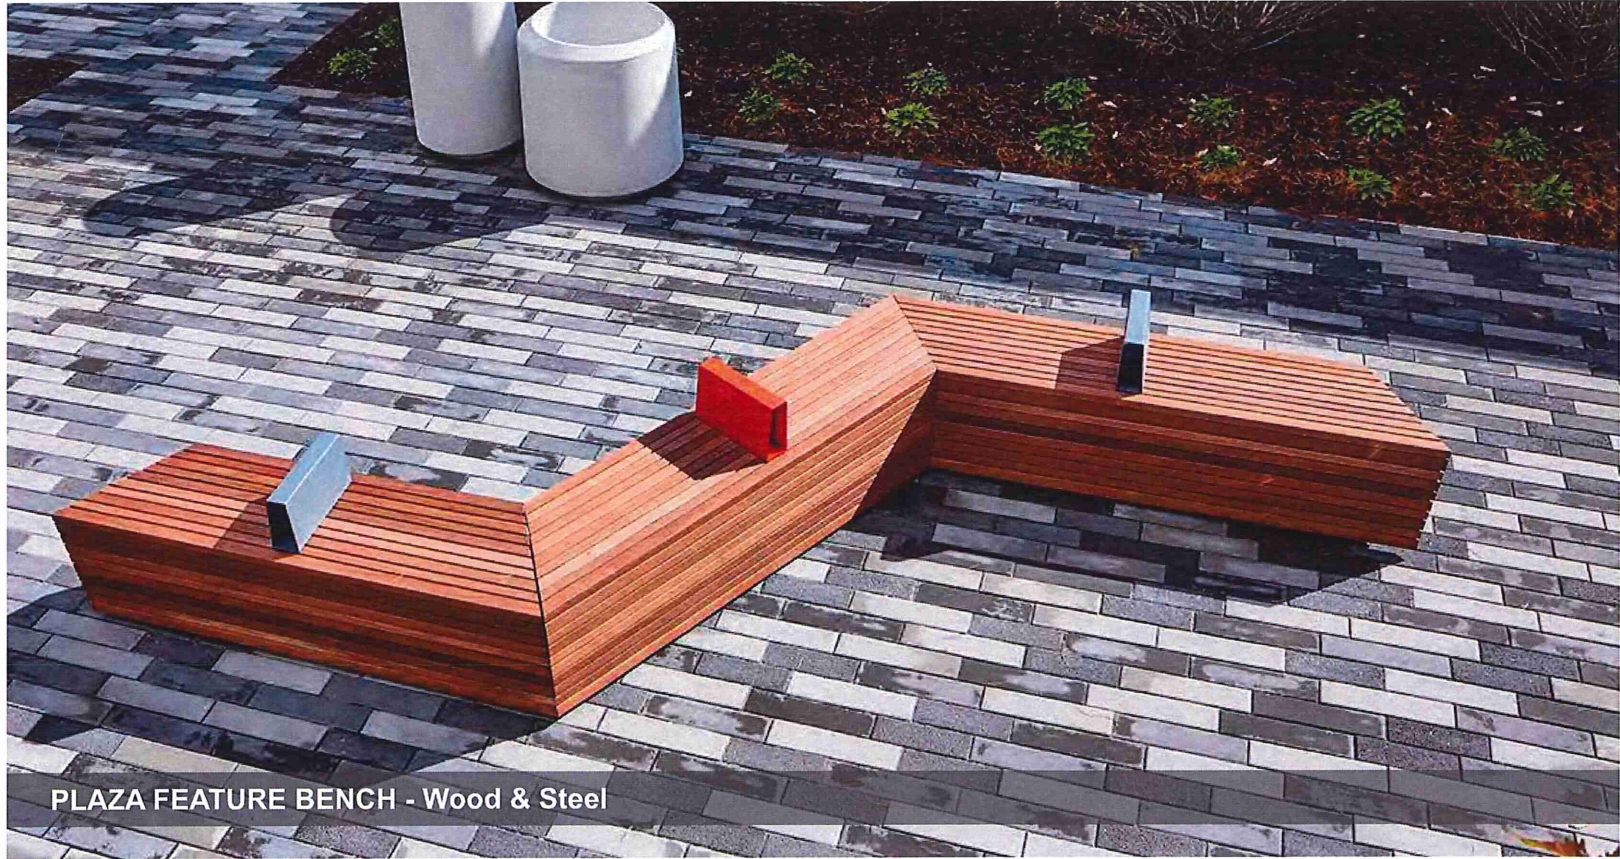

DELINIATION OF SPACE

POPS OF COLOR LANDSCAPES

LIMITED LANDSCAPE BEDS - Simple Edge Treatments

ANGLED SCORE PATTERN- True North Direction

PLAZA DECORATIVE SCORE PATTERN

PLAZA ANGLED TREATMENTS - Native Stone Elements

**3RD STREET IMPROVEMENTS** STREETScape TOOLBOX - SURFACE TREATMENTS

PLAZA BENCH - Wood & Cast Iron

STREETSCAPE BENCH - Cast Iron

STREETSCAPE LITTER RECEPTACLE - Side Door

PLAZA FEATURE BENCH - Wood & Steel