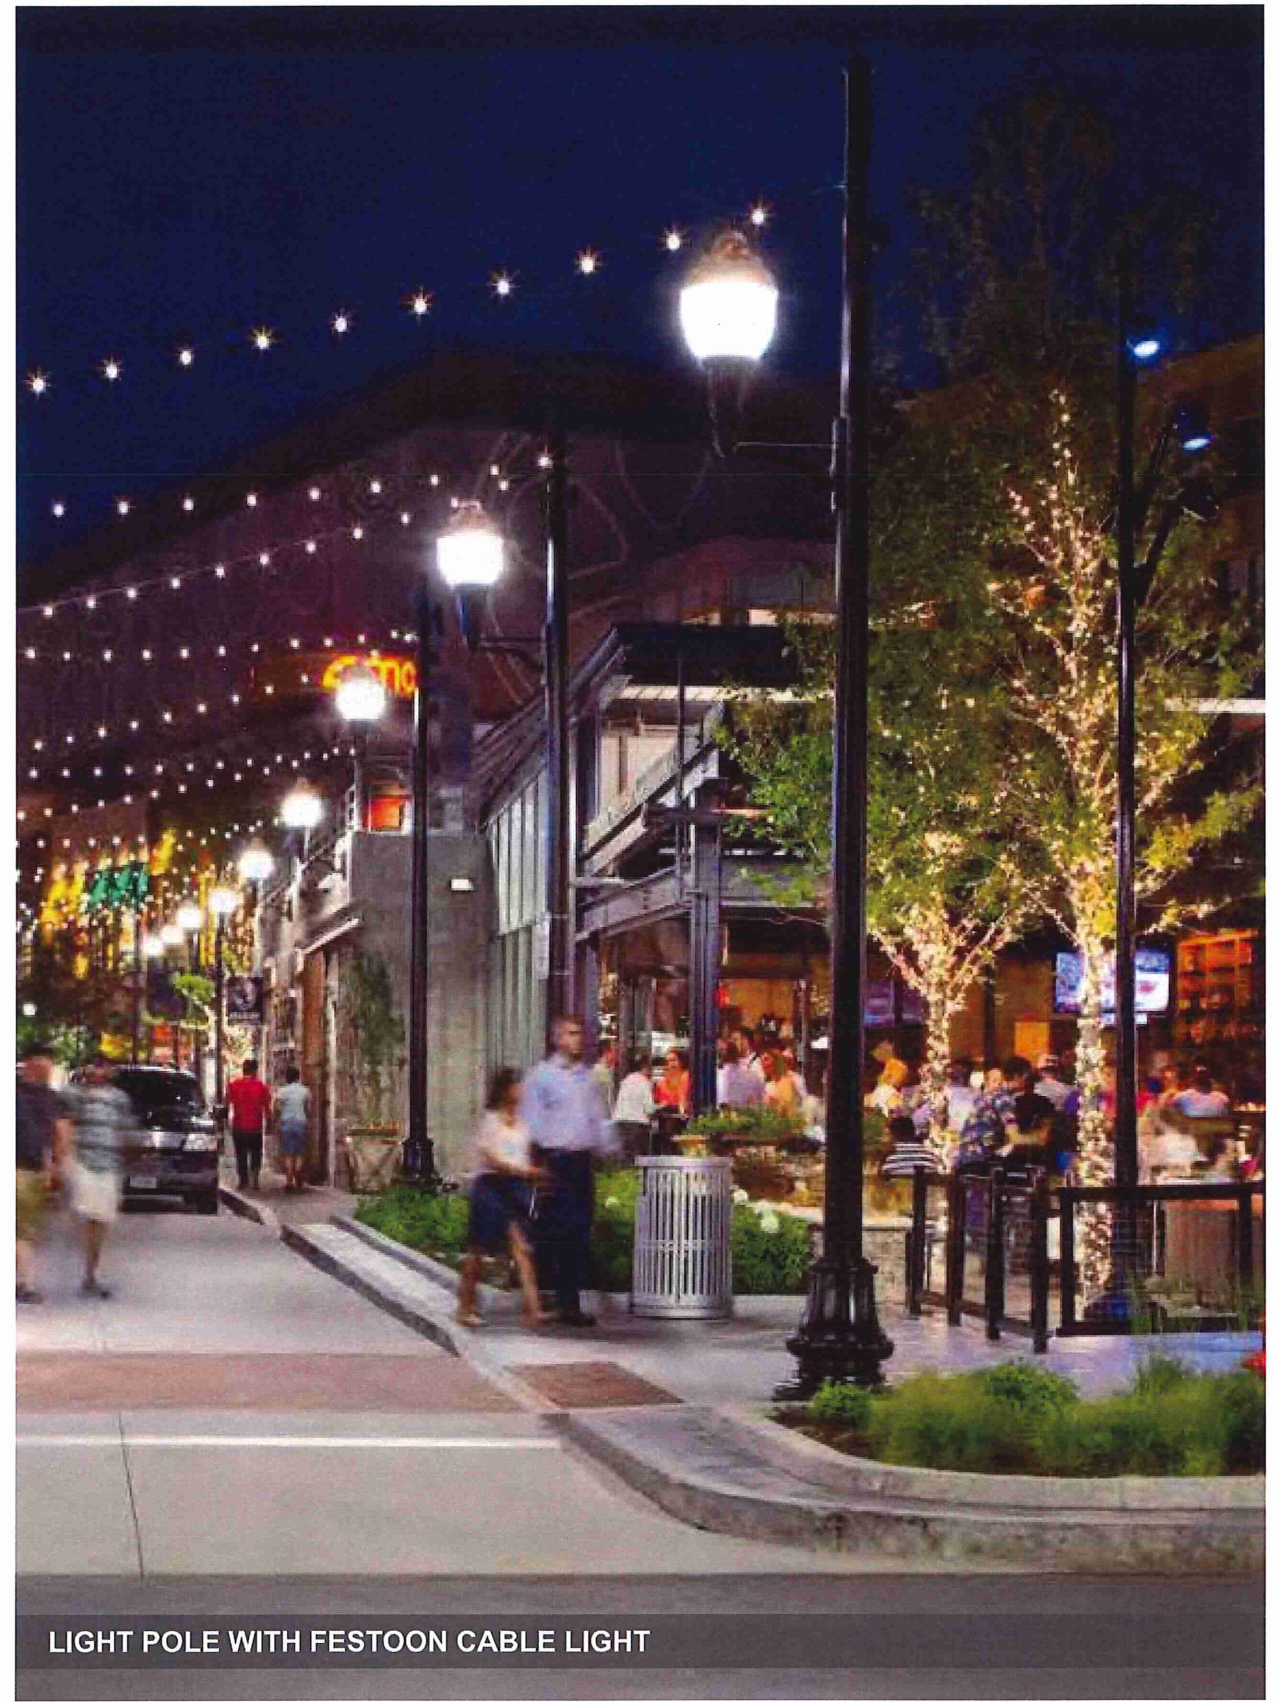

**3RD STREET & LYON IMPROVEMENTS DRAFT CONCEPT DESIGN**

BASIC LIGHT - Wayfinding

LIGHT POLE WITH FESTOON CABLE LIGHT

ENTRY FEATURE STRUCTURE - Interior Light

3RD STREET IMPROVEMENTS STREETScape TOOLBOX - LIGHTING & STRUCTURES

DELINIATION OF SPACE

POPS OF COLOR LANDSCAPES

LIMITED LANDSCAPE BEDS - Simple Edge Treatments

ANGLED SCORE PATTERN- True North Direction

PLAZA DECORATIVE SCORE PATTERN

PLAZA ANGLED TREATMENTS - Native Stone Elements

STREETSCAPE PLANTER - Steel

BOLLARD - Cast Aluminum

**3RD STREET IMPROVEMENTS DRAFT CONCEPT DESIGN**