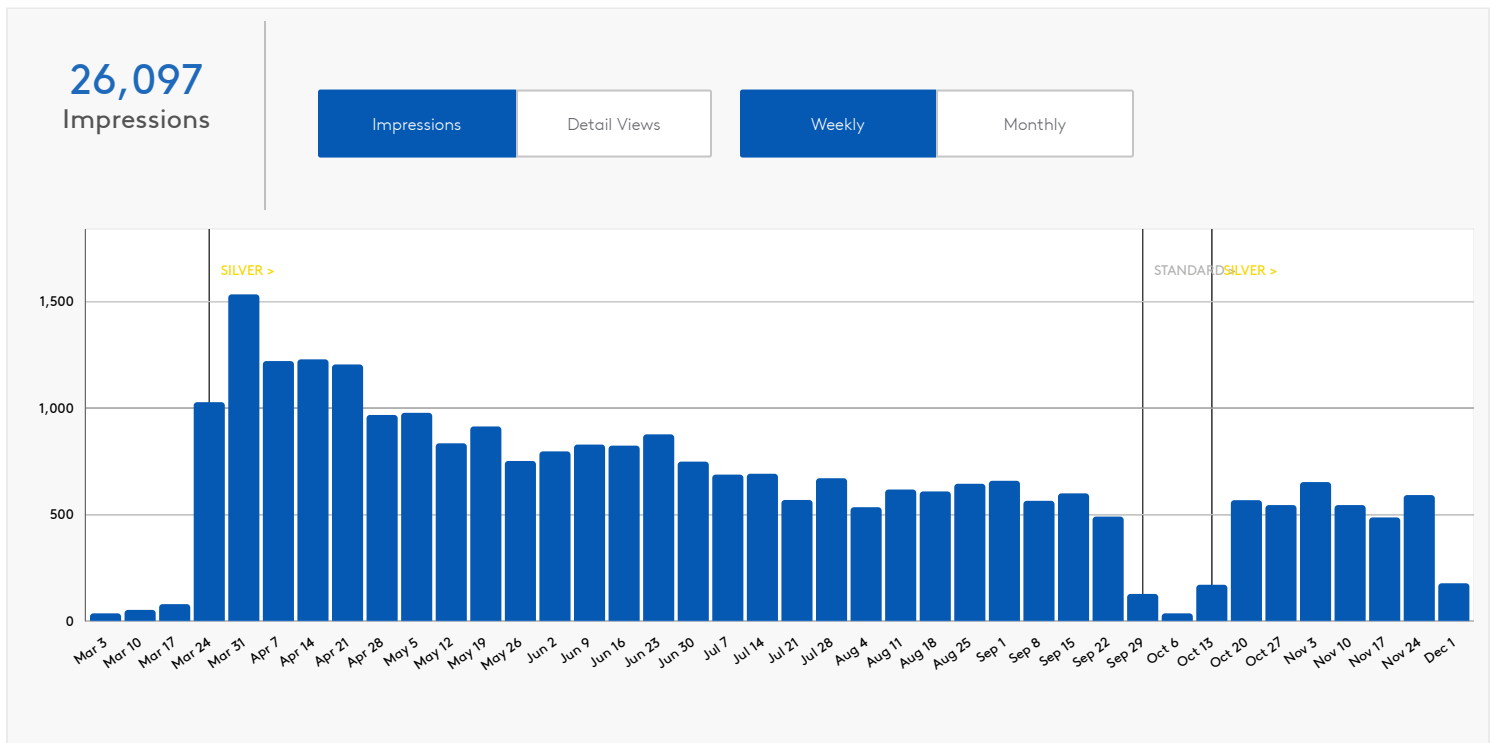

1200 Michigan Rd Marshall, MN 56258

136.03 AC | \$2,720,600

Last updated on December 2, 2019

Exposure
Level

Silver

since Oct 17, 2019

Listing
Completeness

100%

Reach

Reach gives insight into how much exposure your listing is getting on our websites. **Impressions** are the number of times your listing is shown in search results. **Detail Views** are the number of times your listing has been clicked on from those search results for more information.

Engagement

Visitor Details summarizes the companies and locations of people viewing your listing from a search on CoStar and LoopNet.

Visitor Details		From Mar 3, 2019 to Dec 3, 2019		
Company	Location	Visitors	Views	Most Recently Viewed ▼
Not Disclosed	Decorah, IA	1	1	12/02/2019
Alliance Communications	Garretson, US	1	1	12/01/2019
Central Methodist University	Fayette, US	1	4	11/29/2019
Not Disclosed	Appleton, WI	1	1	11/27/2019
Wide Open West	Colorado Springs, US	2	13	11/26/2019
Investors Choice Financial Services	Slayton, US	1	7	11/26/2019
Not Disclosed	Redmond, WA	7	7	11/25/2019
Hennepin County	Minneapolis, US	1	2	11/25/2019
Schwan's Shared Services LLC	Marshall, US	5	54	11/24/2019
Platform 3 Solutions	Chennai, IN	1	3	11/23/2019

Listing History

This is a log of events and changes to your listing.

Date Changed	Action
10/17/2019	Listing Exposure Level changed to Premium (Silver)
09/30/2019	Listing Exposure Level changed to Standard
09/03/2019	Property description was changed
07/25/2019	Photo was added
05/22/2019	Attachment was added
05/20/2019	Photo was added
05/20/2019	Photo was added
03/26/2019	Listing Exposure Level changed to Premium (Silver)
03/08/2019	Asking price was changed