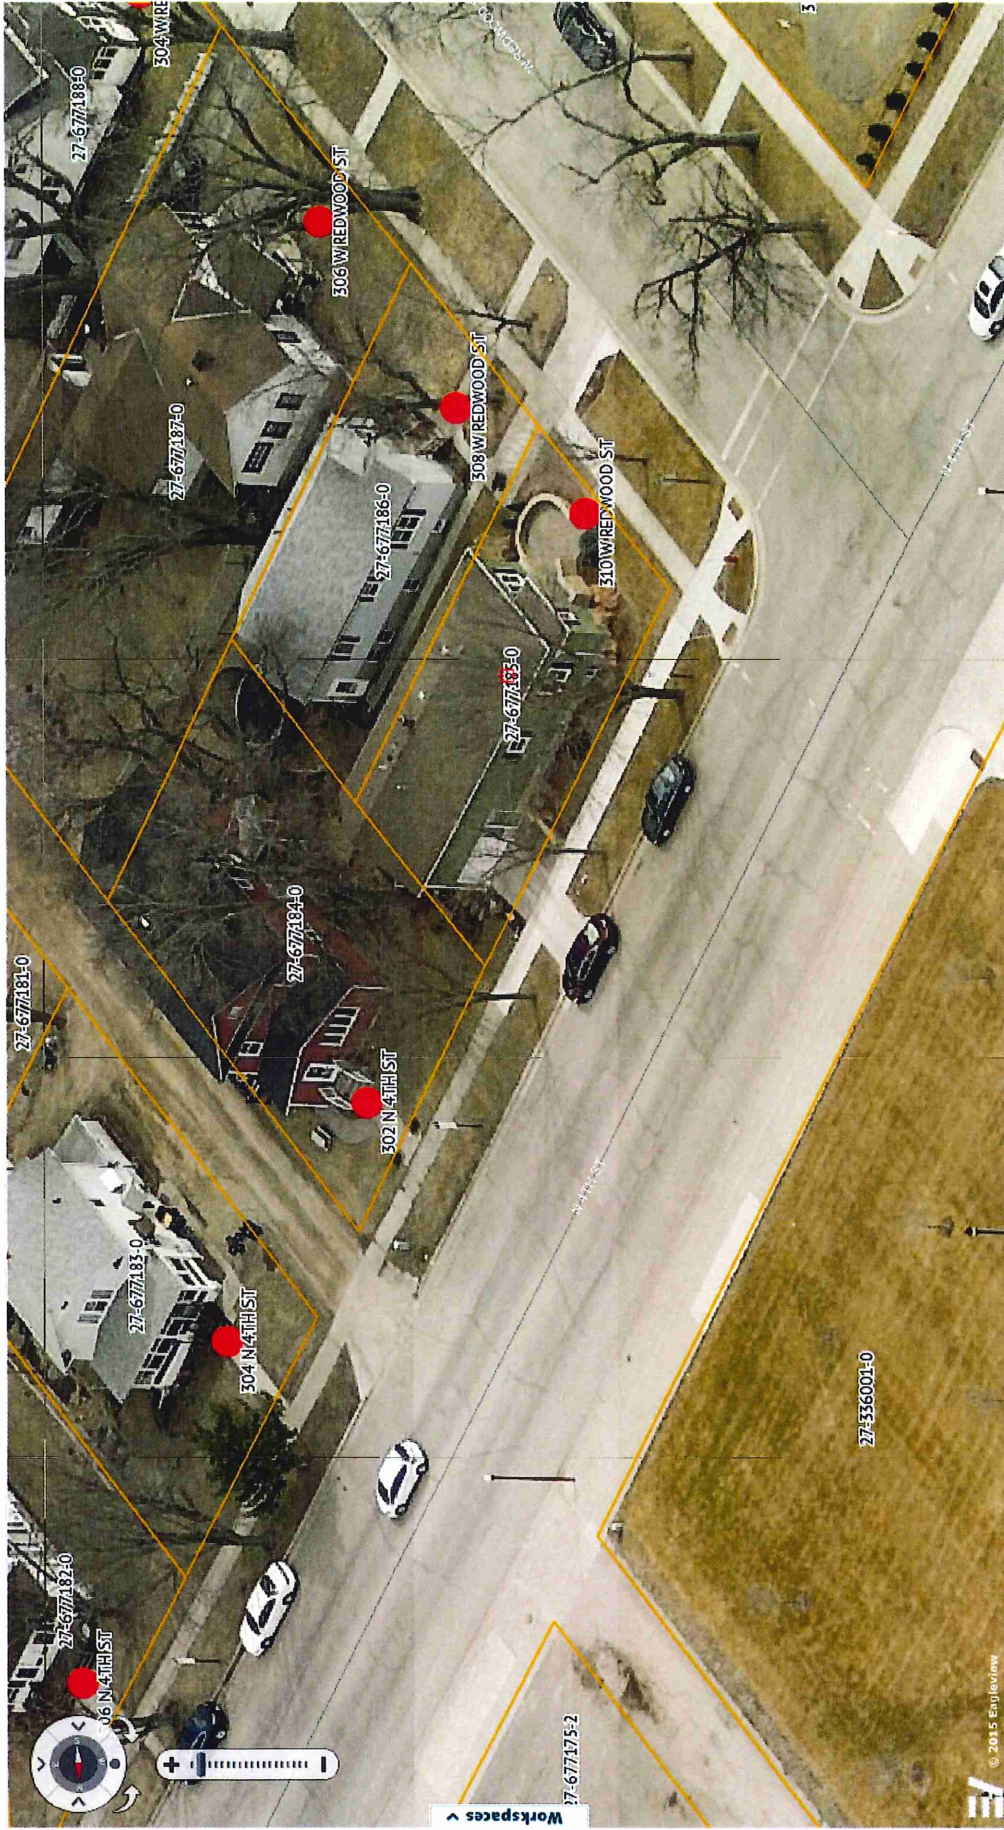

310 WEST REDWOOD STREET

STREET NUMBER

537-1361

SIDEWALK

SIDEWALK

CONNECTEXPLORER

map: Auto (Oblique) ▾ Mar 2015 - Apr 2015 ▾ < image 1 of 10 > 03/27/2015

Revised site plan submitted by Mohwinkel F-12-2020 to P/C

200PI #1 J

← FENCE →

WEST REDWOOD

SIGHT LINE

SIDEWALK

PATIO

HOUSE