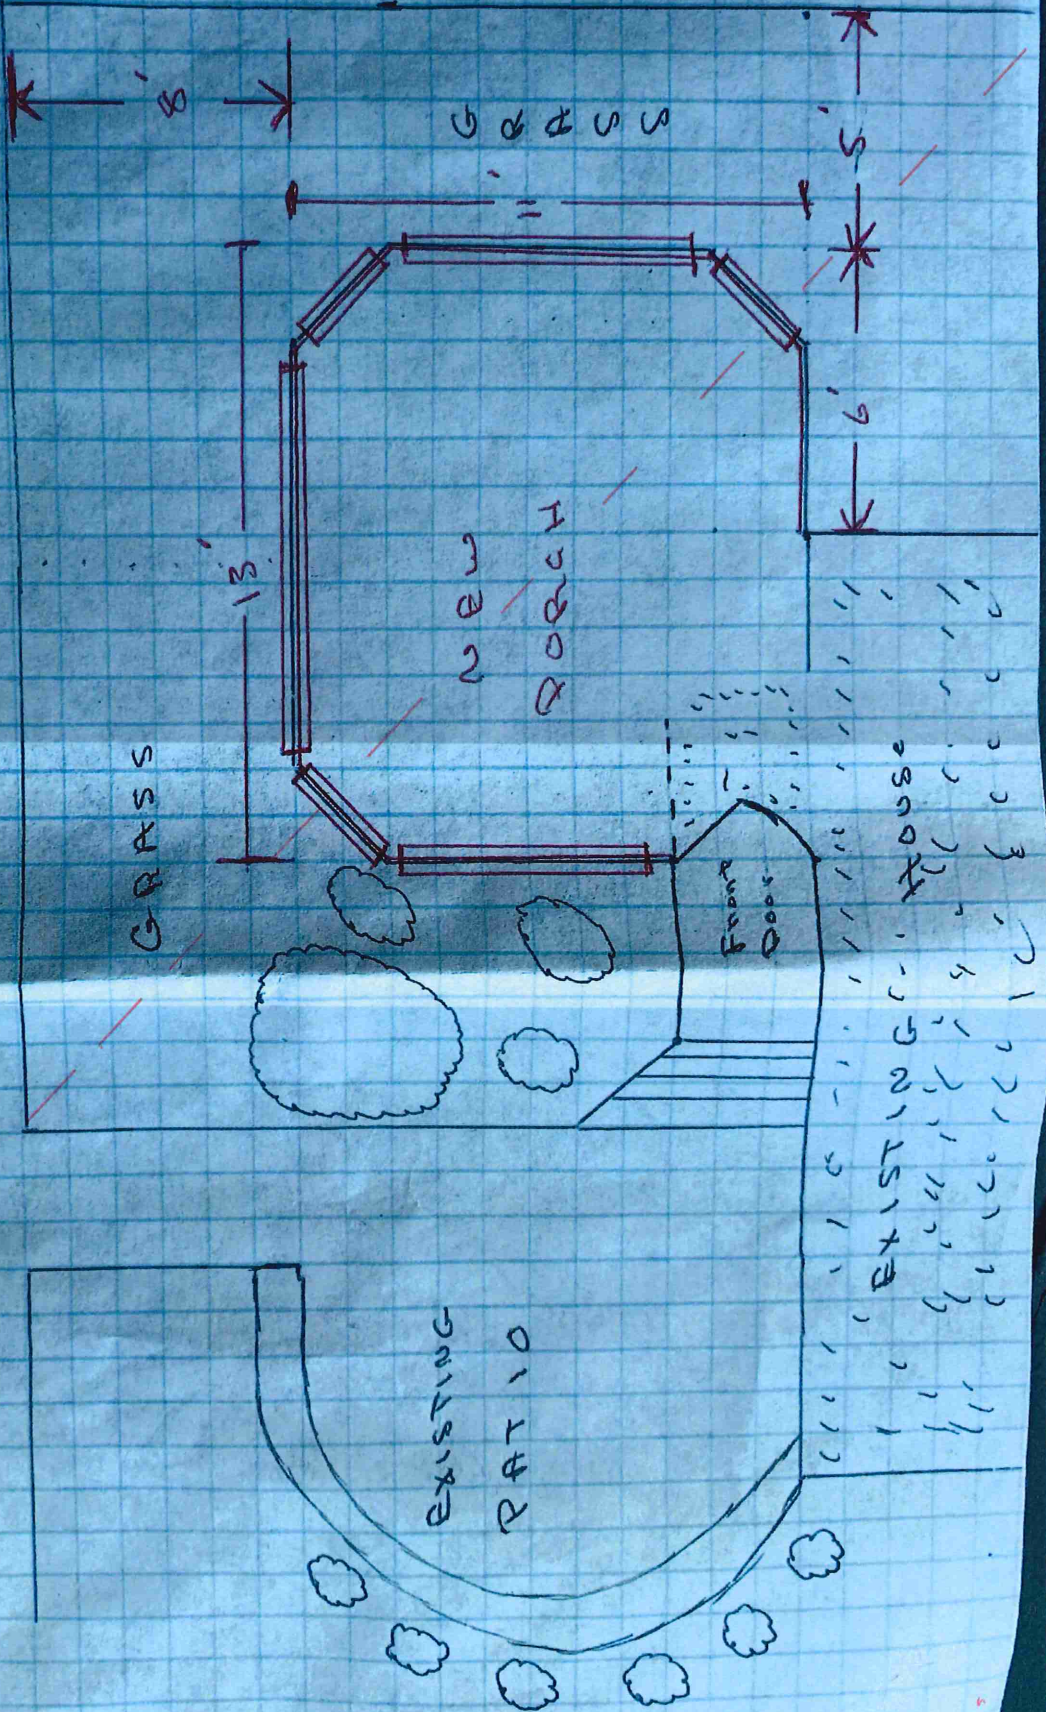

310 WEST REDWOOD STREET

STREET NUMBER

537-1361

SIDEWALK

SIDEWALK

CONNECTEXPLORER

map: Auto (Oblique) ▾ Mar 2015 - Apr 2015 ▾ < image 1 of 10 > 03/27/2015

Revised site plan submitted by Mohwinkel F-12-2020 to P/C

200PI #1 J

← FENCE →

WEST REDWOOD

SIGHT LINE

SIDEWALK

PATIO

HOUSE