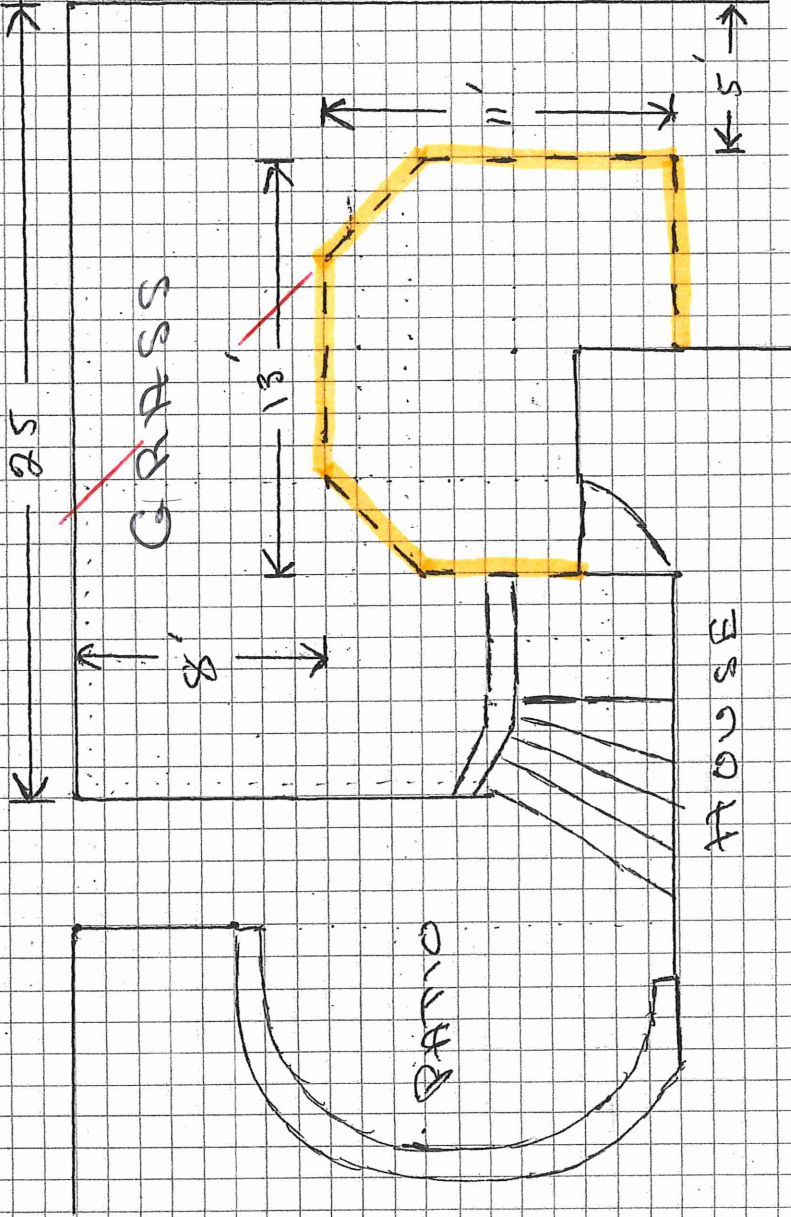

310 WEST REDWOOD STREET

STREET NUMBER

537-1361

SIDEWALK

SIDEWALK

CONNECTEXPLORER

map: Auto (Oblique) ▾ Mar 2015 - Apr 2015 ▾ < image 1 of 10 > 03/27/2015

Revised site plan submitted by Mohwinkel F-12-2020 to P/C

200PI #1 J

← FENCE →

WEST REDWOOD

SIGHT LINE

SIDEWALK

PATIO

HOUSE