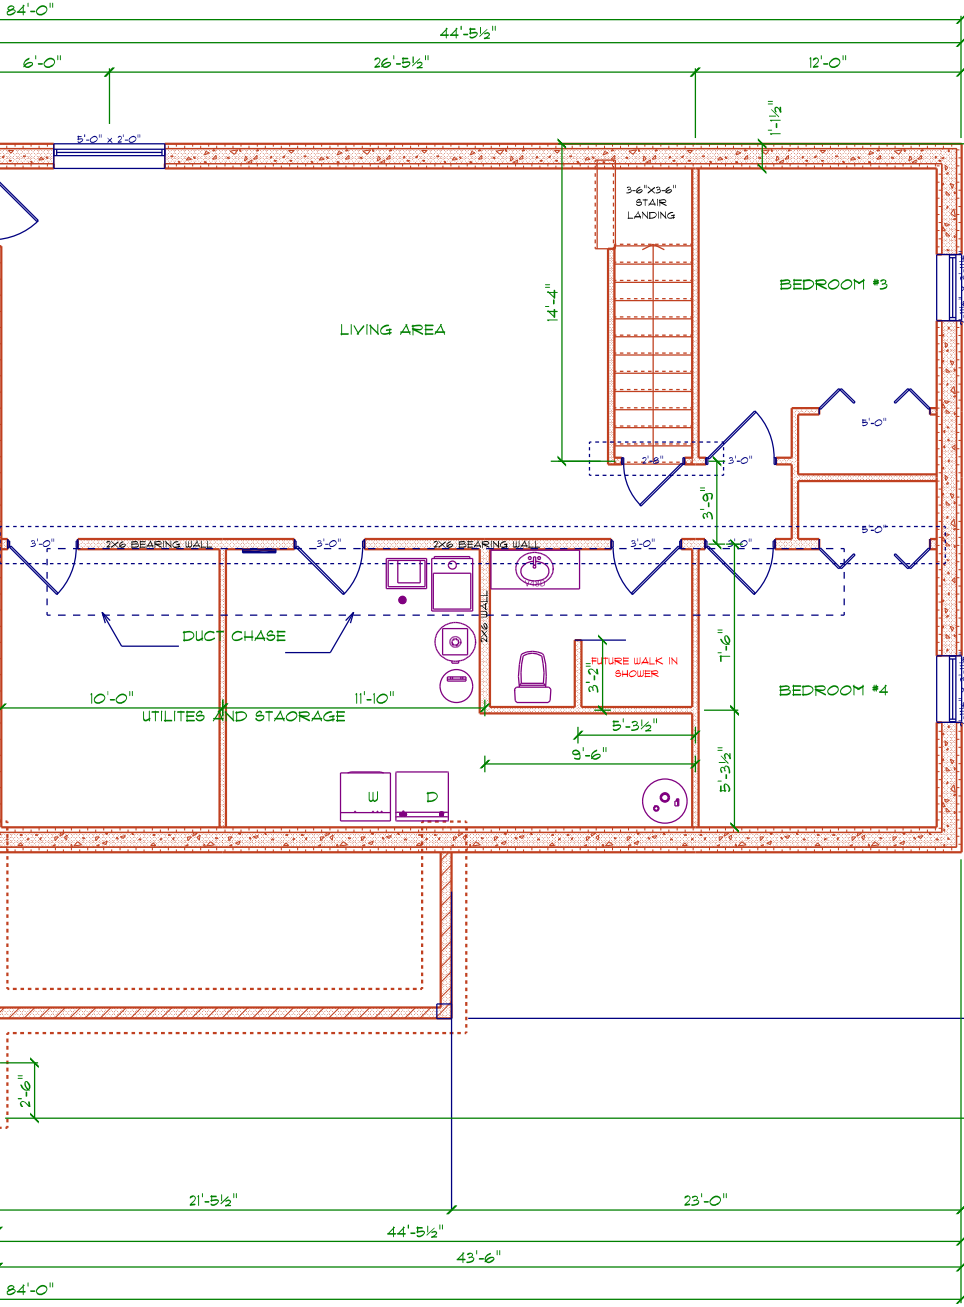

ZACH BLOMME  
 SUMMER 2021  
 DRAWN BY: KOREY KESTELOOT  
 ACE HOME AND HARDWARE  
 1423 SQFT LIVING AREA  
 1740 GARAGE AREA

21' FLOOR TRENCH

3 CAR GARAGE

LIVING AREA

BEDROOM #3

BEDROOM #4

UTILITES AND STAORAGE

3-6"X3-6" STAIR LANDING

DUCT CHASE

FUTURE WALK IN SHOWER

20'-6"

39'-6 1/2"

19'-0 1/2"

84'-0"

5'-0" x 7'-0"

26'-5 1/2"

44'-5 1/2"

12'-0"

23'-0"

23'-9 1/4"

21' FLOOR TRENCH

4'-0"

14'-4"