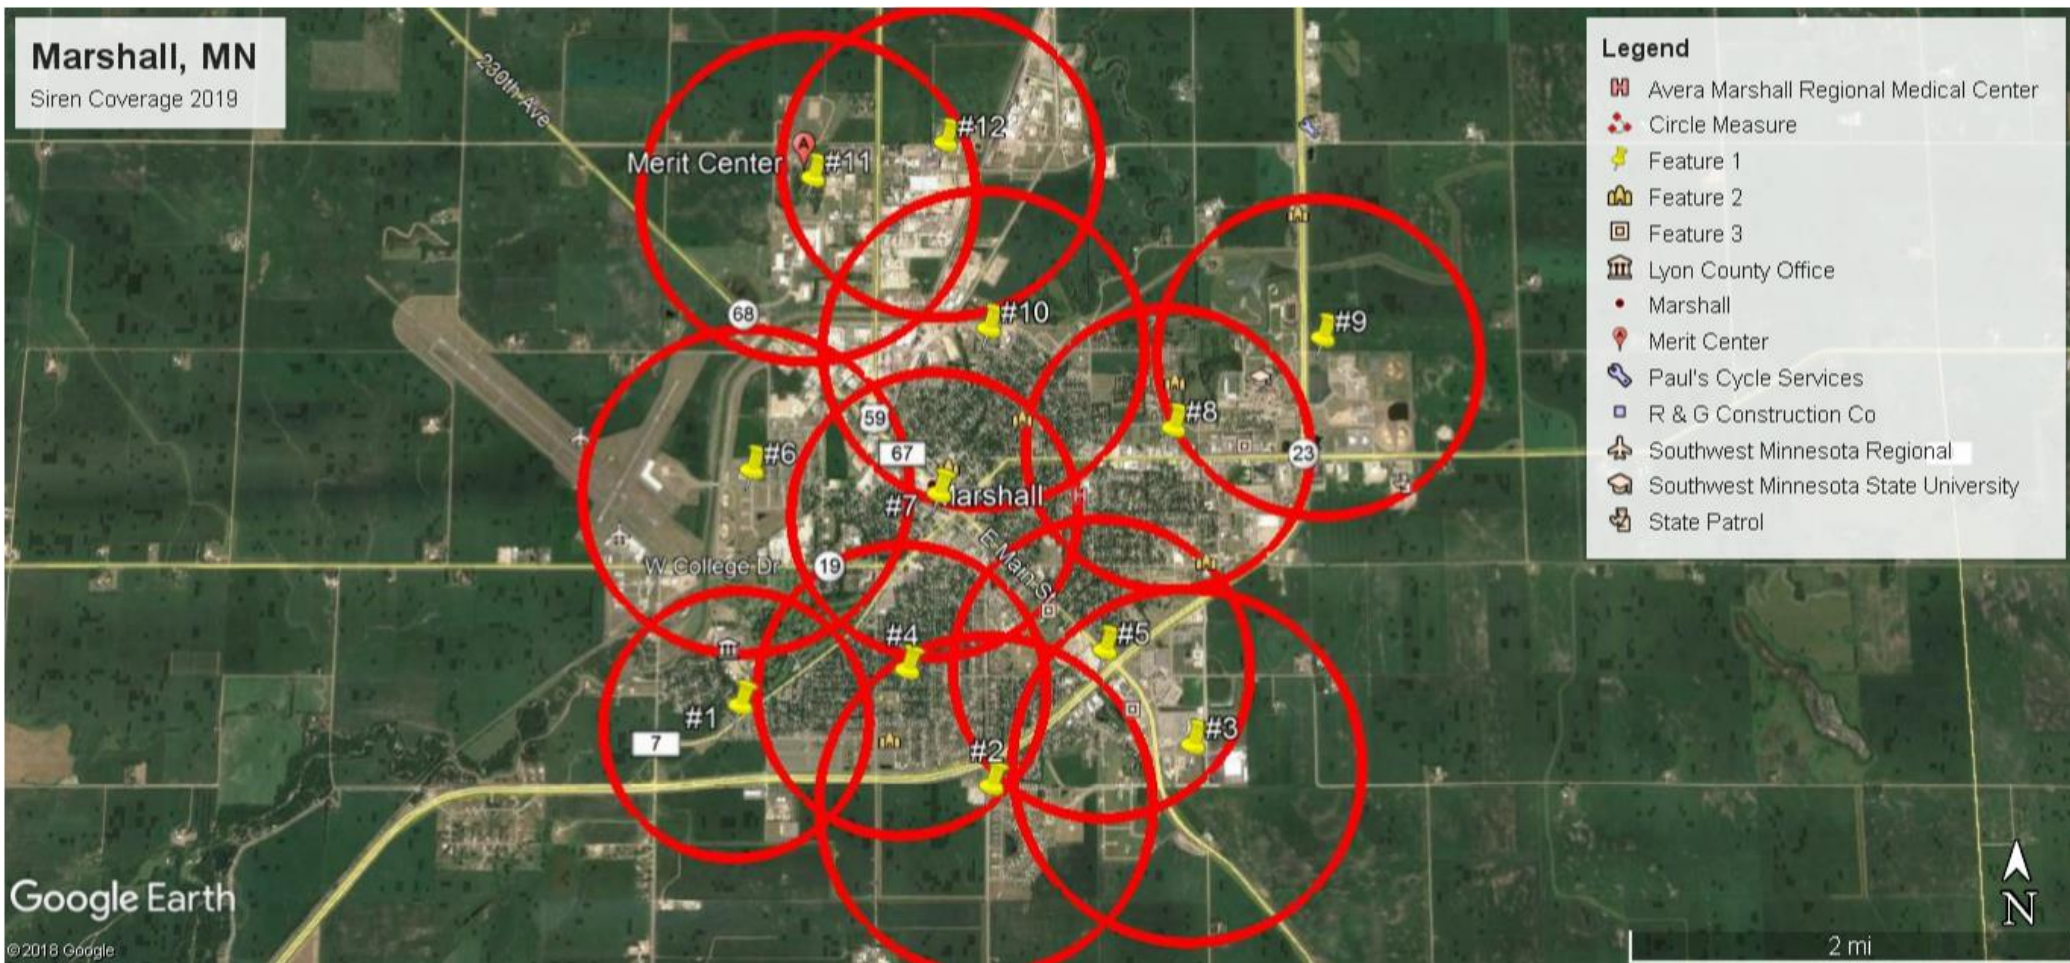

Marshall, MN

Siren Coverage 2019

Legend

- Avera Marshall Regional Medical Center
- Circle Measure
- Feature 1
- Feature 2
- Feature 3
- Lyon County Office
- Marshall
- Merit Center
- Paul's Cycle Services
- R & G Construction Co
- Southwest Minnesota Regional
- Southwest Minnesota State University
- State Patrol

Google Earth

© 2018 Google

2 mi