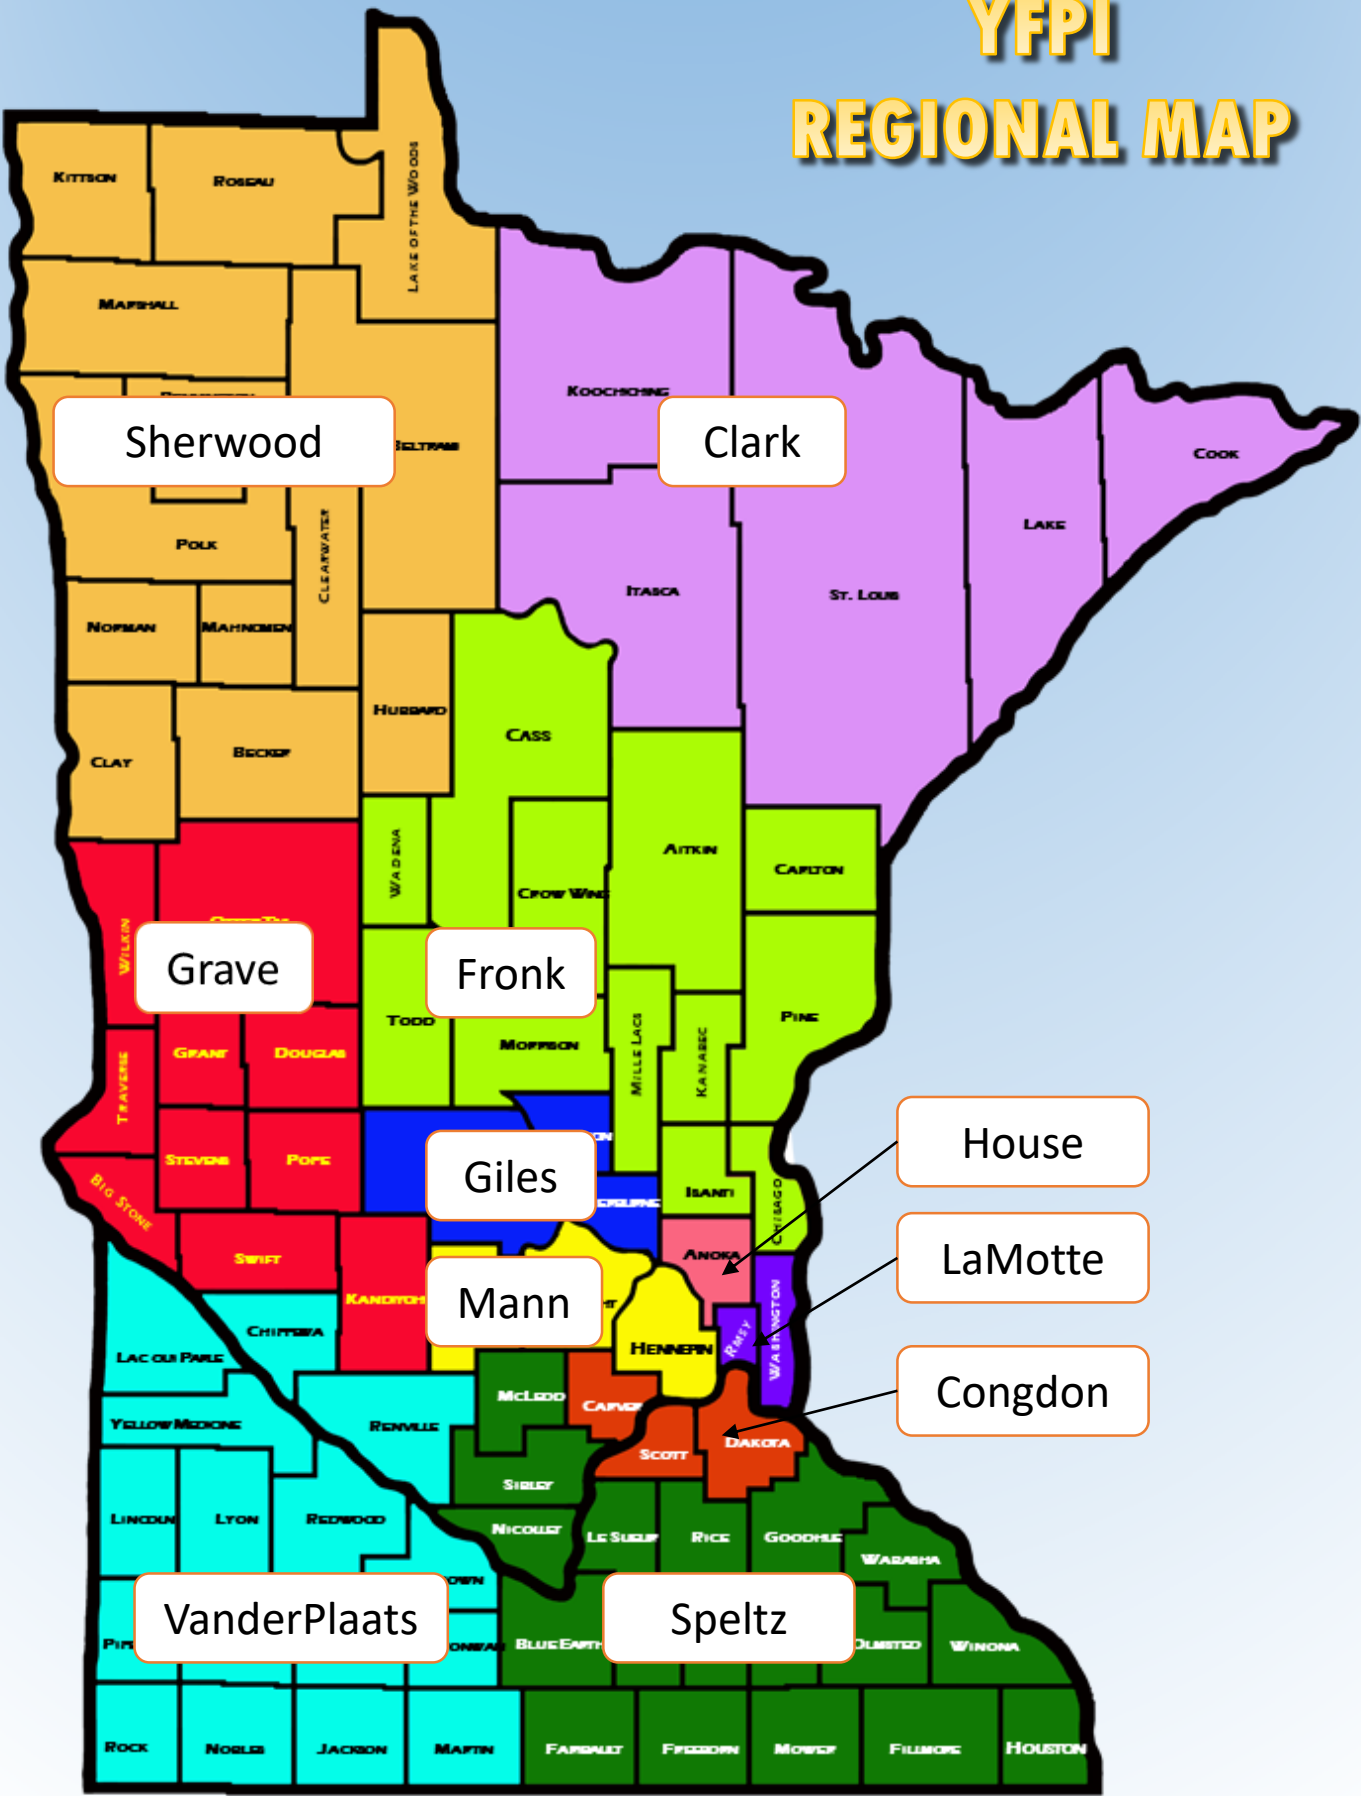

YFPI REGIONAL MAP

Sherwood

Clark

Grave

Fronk

Giles

Mann

House