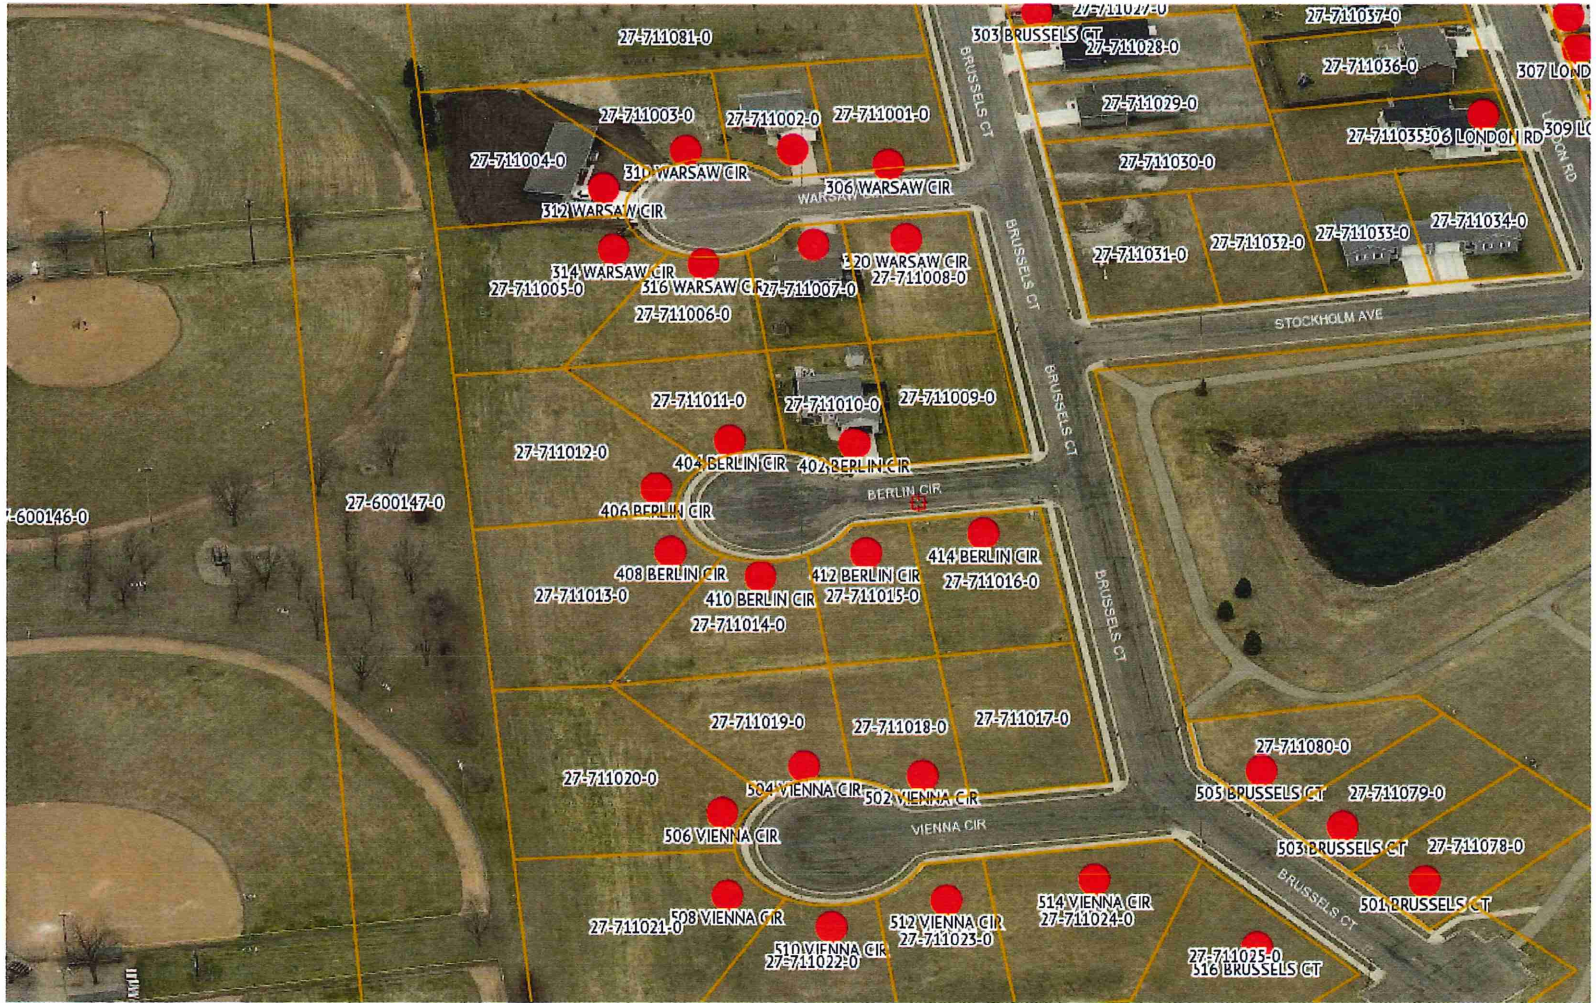

CONNECTEXPLORER™

Workspaces

map: Auto (Oblique) - Apr 2020 - May 2020 - < image 1 of 11 > 04/11/2020