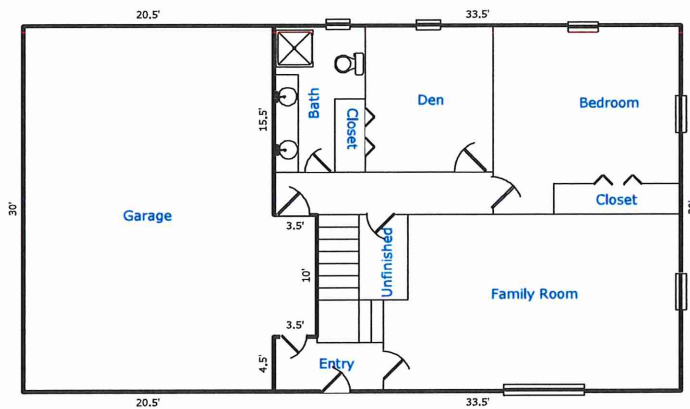

Building Sketch (Page - 1)

Borrower	N/A		
Property Address	2166 County Road 74		
City	Marshall	County Lyon	State MN Zip Code 56258
Lender/Client	Genevieve M. Clark Estate		

First Level

Basement Level

Sketch by Apex Sketch v5 Standard™

Subject Photo Page

Borrower	N/A		
Property Address	2166 County Road 74		
City	Marshall	County Lyon	State MN Zip Code 56258
Lender/Client	Genevieve M. Clark Estate		

Subject Front

2166 County Road 74
 Sales Price
 Gross Living Area 1,674
 Total Rooms 6
 Total Bedrooms 2
 Total Bathrooms 1
 Location Gd/Avg.
 View Housing & River
 Site 9.5 Ac. Gd/Avg.
 Quality Average
 Age 45

Subject Rear

Subject Street