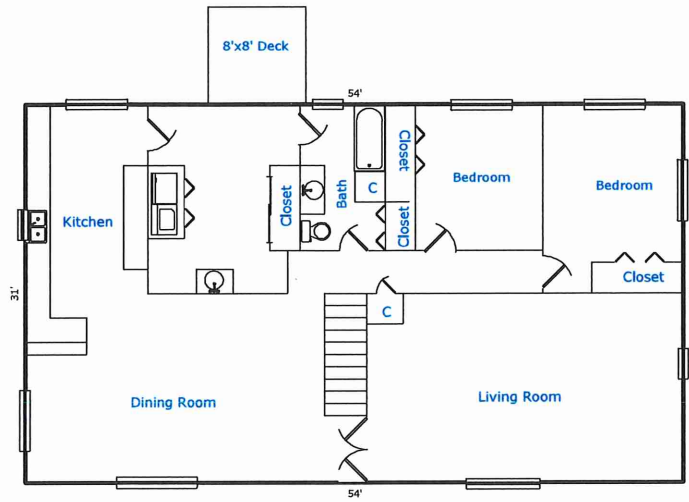

Building Sketch (Page - 1)

Borrower	N/A		
Property Address	2166 County Road 74		
City	Marshall	County Lyon	State MN Zip Code 56258
Lender/Client	Genevieve M. Clark Estate		

First Level