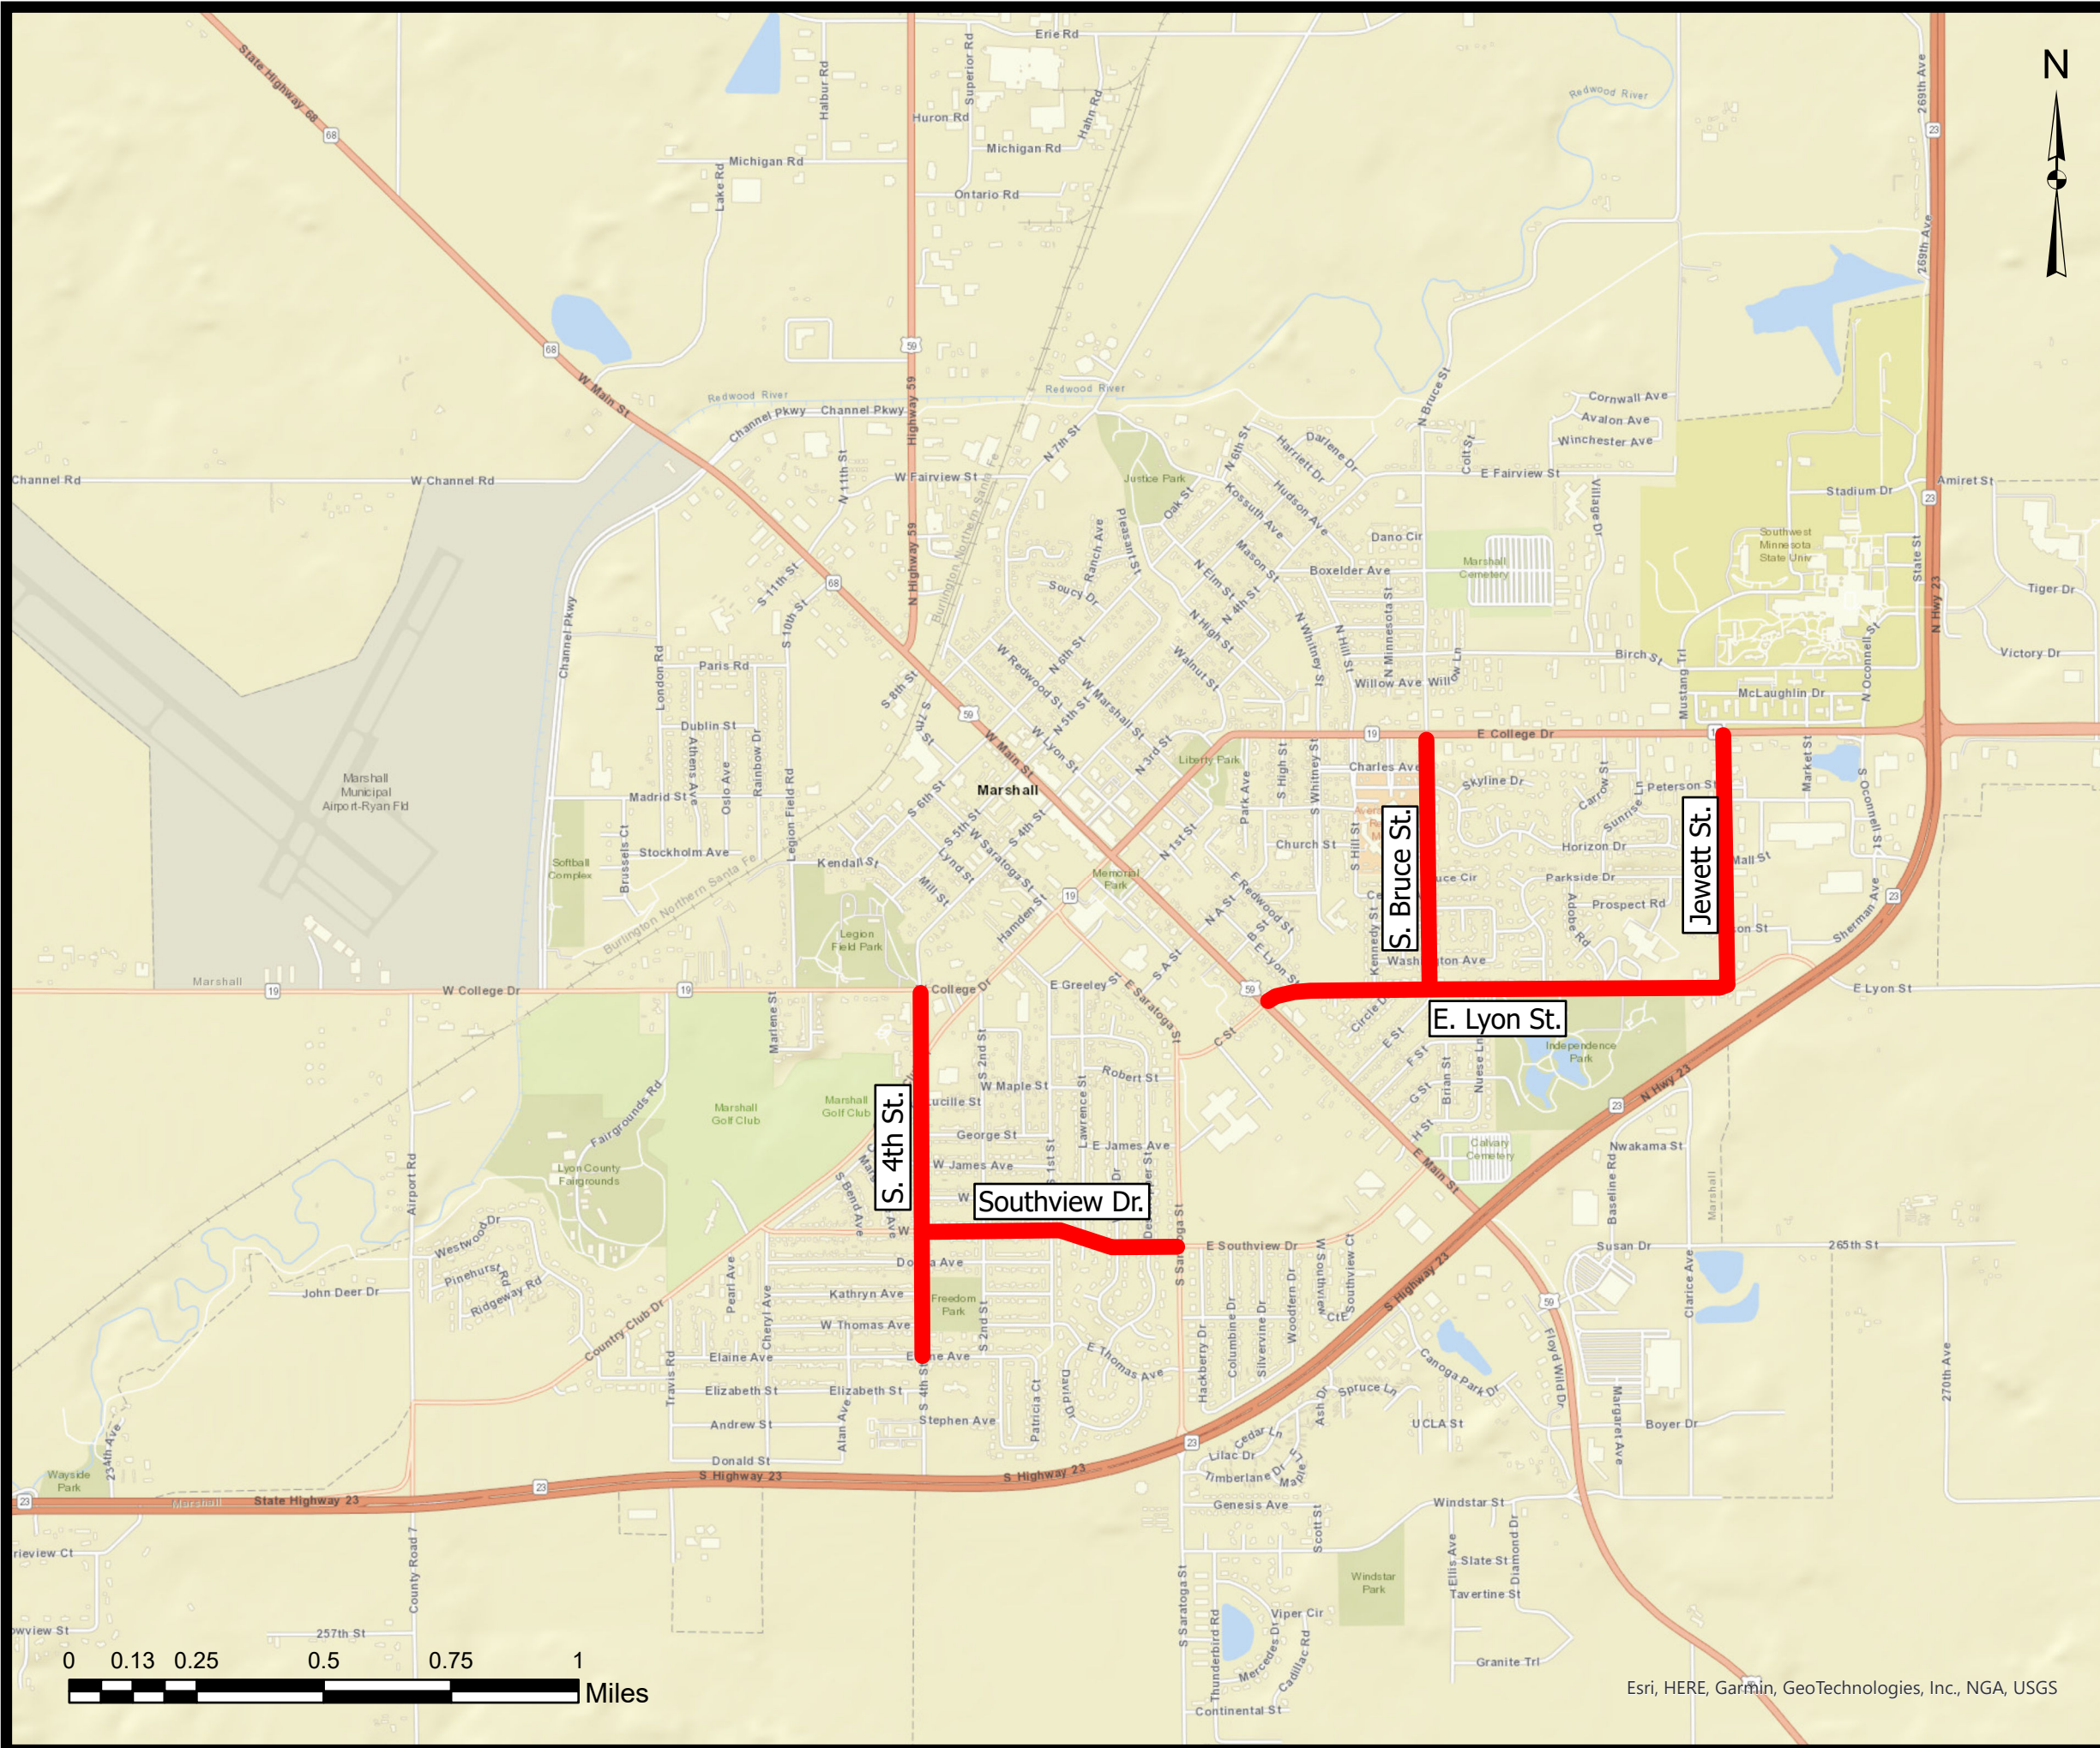

MARSHALL  
MINNESOTA

# 2022 Variance Request Proposed Route Map

- MSAS 107 - S. Bruce St.
- MSAS 119 - Southview Dr.
- MSAS 123 - E. Lyon St.
- MSAS 124 - S. 4th St.
- MSAS 127 - Jewett St.

\*\* Disclaimer: The City of Marshall does not guarantee the accuracy of the data included on this map.

This map data is for referencing purposes only.

Esri, HERE, Garmin, GeoTechnologies, Inc., NGA, USGS