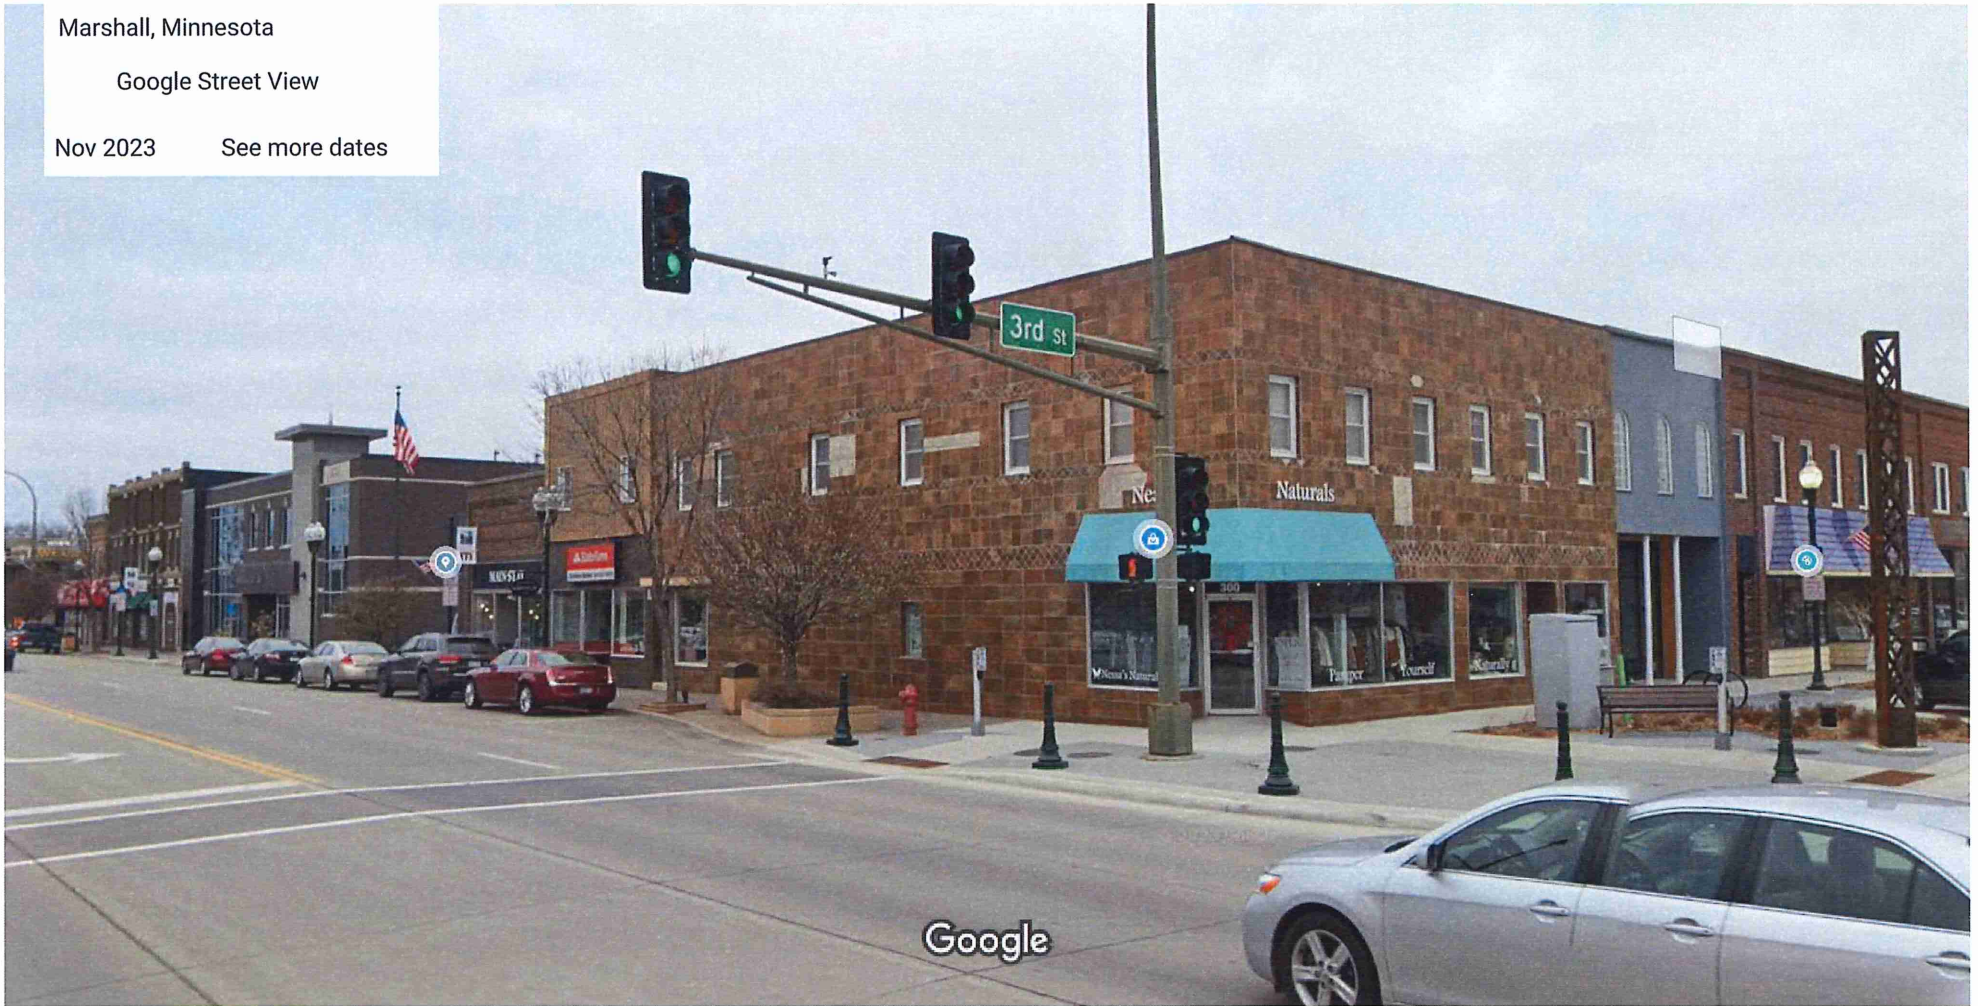

298 W Main St

Marshall, Minnesota

Google Street View

Nov 2023

[See more dates](#)

Google

Image capture: Nov 2023 © 2024 Google