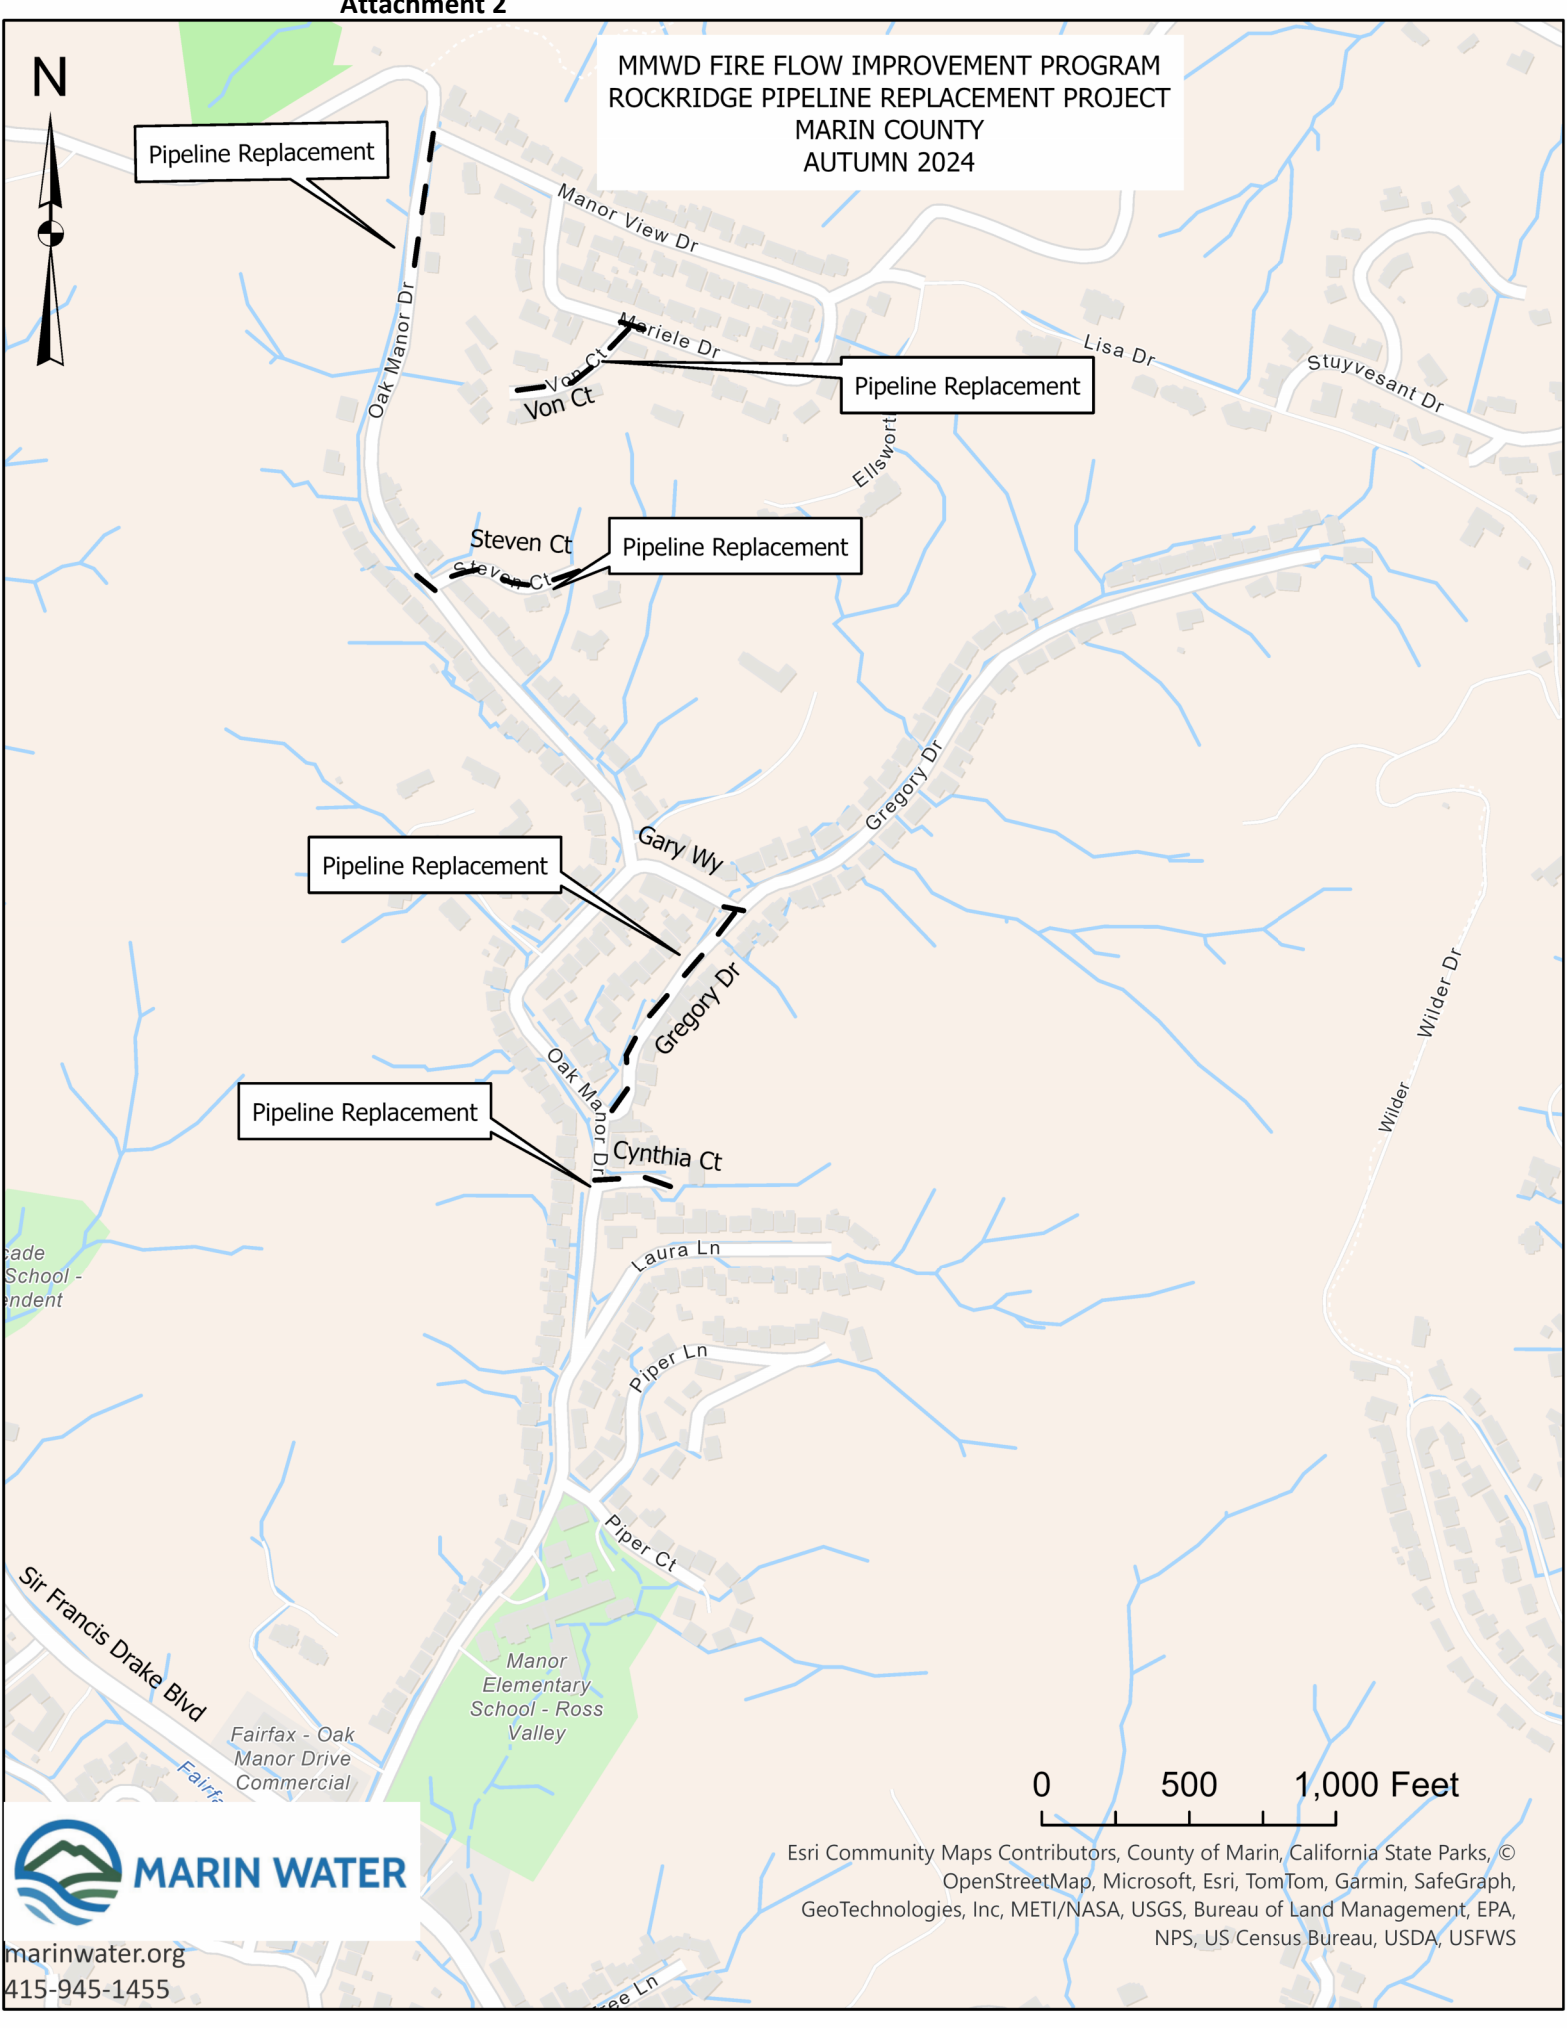

MMWD FIRE FLOW IMPROVEMENT PROGRAM
ROCKRIDGE PIPELINE REPLACEMENT PROJECT
MARIN COUNTY
AUTUMN 2024

Pipeline Replacement

Pipeline Replacement

Pipeline Replacement

Pipeline Replacement

Pipeline Replacement

marinwater.org
415-945-1455

Esri Community Maps Contributors, County of Marin, California State Parks, ©
OpenStreetMap, Microsoft, Esri, TomTom, Garmin, SafeGraph,
GeoTechnologies, Inc, METI/NASA, USGS, Bureau of Land Management, EPA,
NPS, US Census Bureau, USDA, USFWS

MMWD FIRE FLOW IMPROVEMENT PROGRAM
ROCKRIDGE PIPELINE REPLACEMENT PROJECT
TOWN OF FAIRFAX
AUTUMN 2024

marinwater.org
415-945-1455

Esri Community Maps Contributors, County of Marin, California State Parks, Esri, TomTom, Garmin, SafeGraph, GeoTechnologies, Inc, METI/NASA, USGS, Bureau of Land Management, EPA, NPS, US Census Bureau, USDA, USFWS