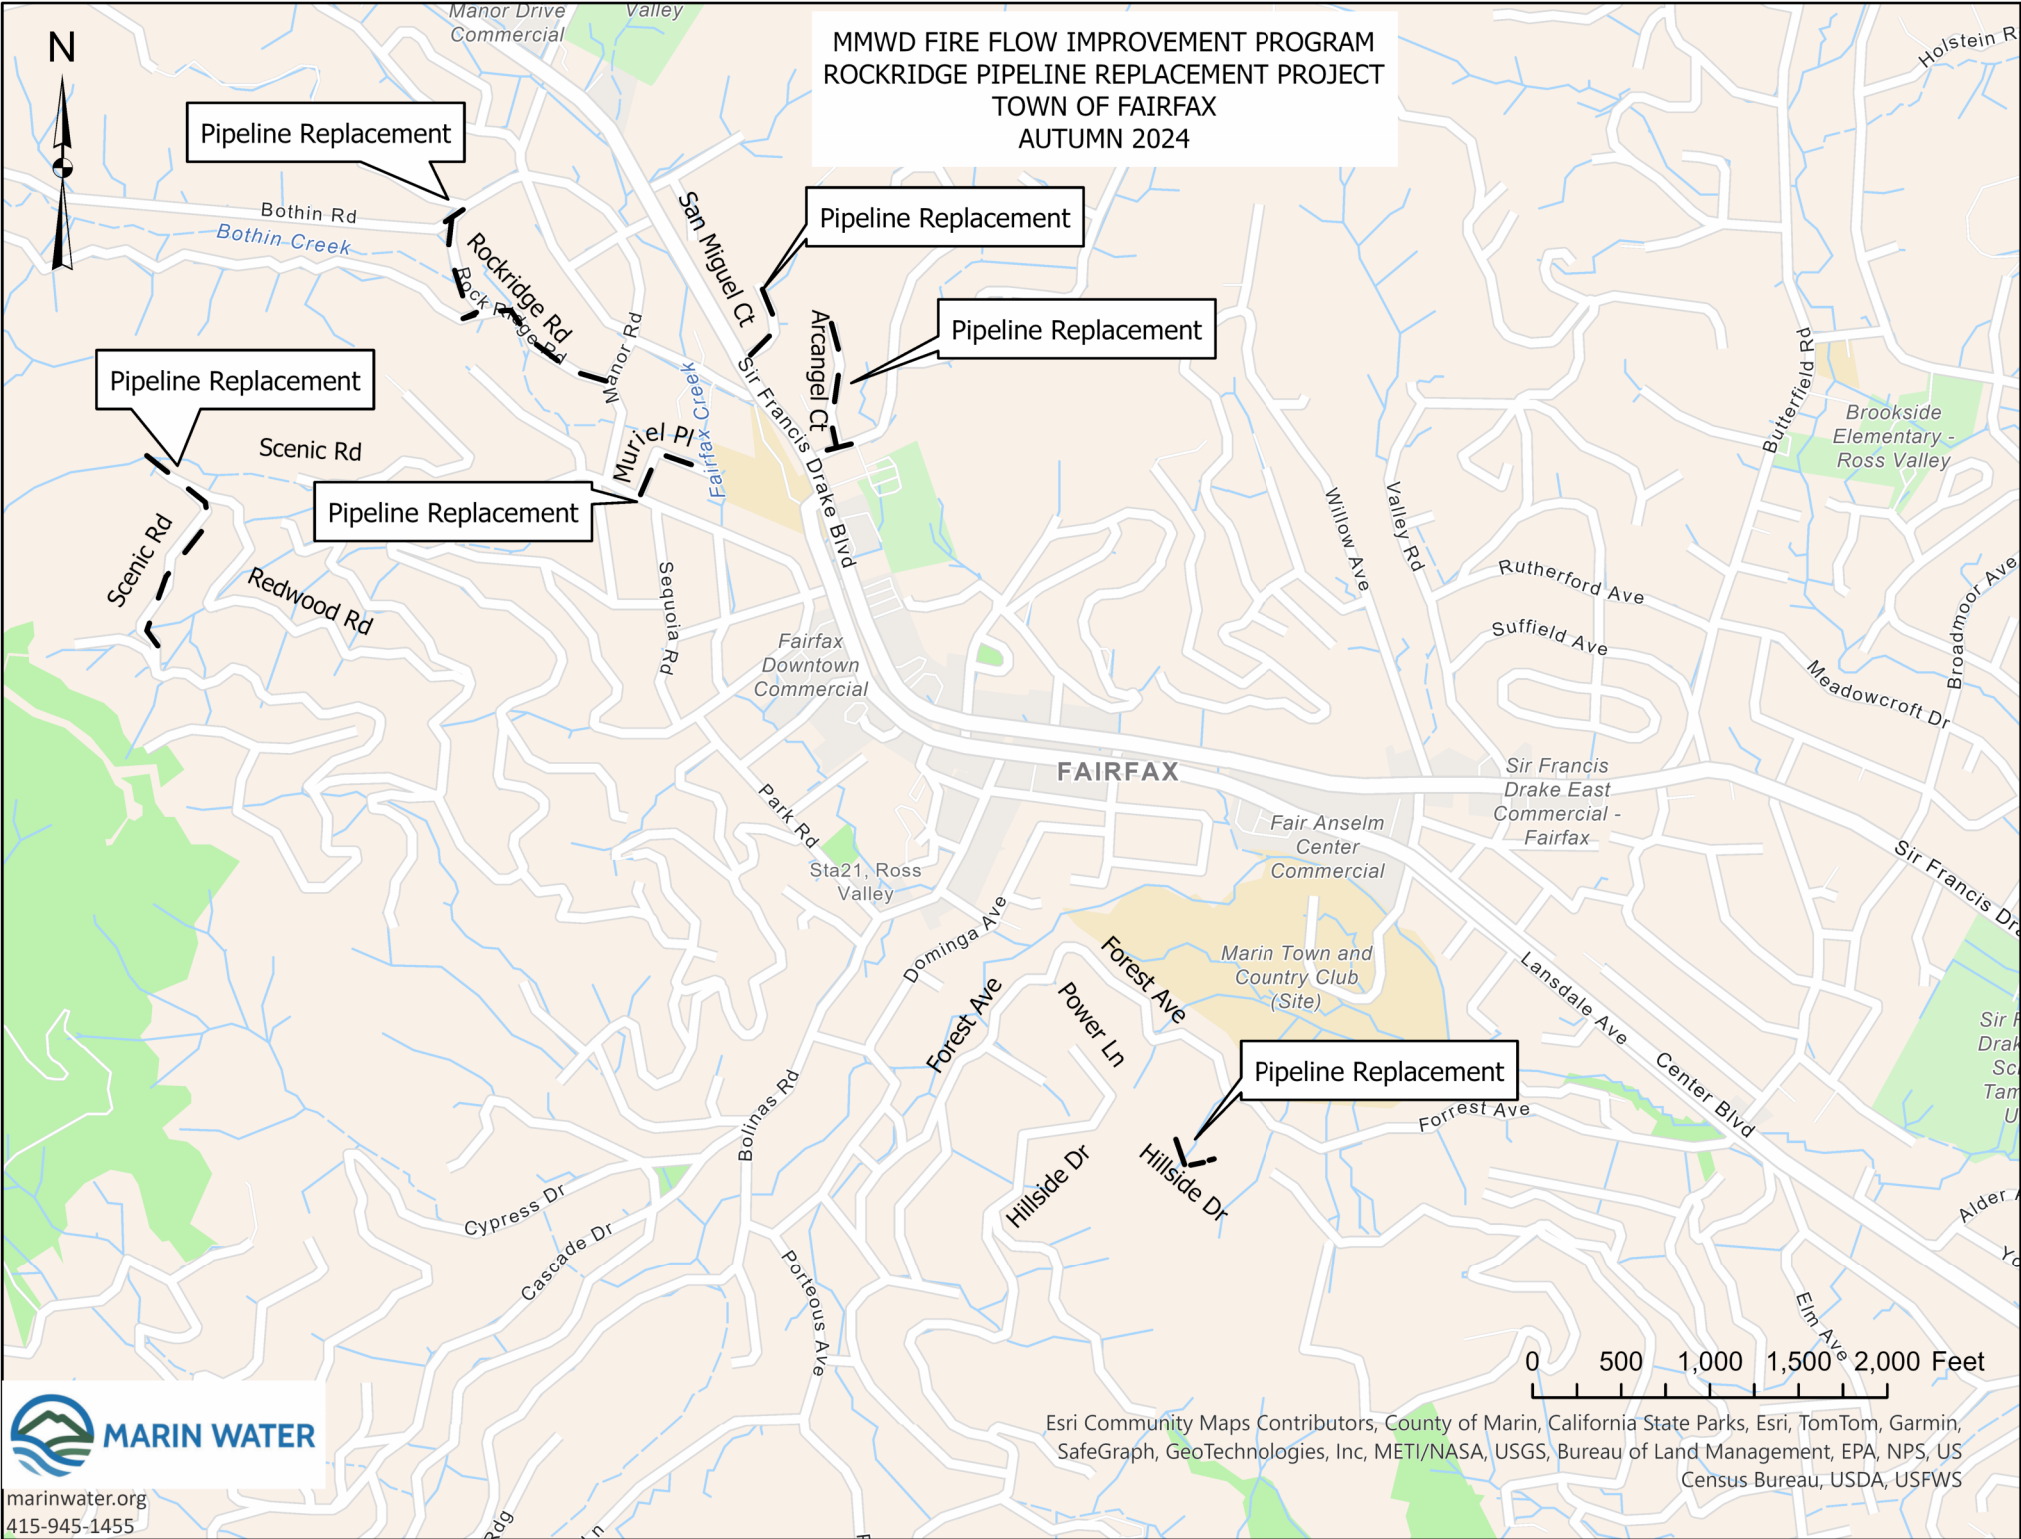

MMWD FIRE FLOW IMPROVEMENT PROGRAM
ROCKRIDGE PIPELINE REPLACEMENT PROJECT
MARIN COUNTY
AUTUMN 2024

Pipeline Replacement

Pipeline Replacement

Pipeline Replacement

Pipeline Replacement

Pipeline Replacement

marinwater.org
415-945-1455

Esri Community Maps Contributors, County of Marin, California State Parks, ©
OpenStreetMap, Microsoft, Esri, TomTom, Garmin, SafeGraph,
GeoTechnologies, Inc, METI/NASA, USGS, Bureau of Land Management, EPA,
NPS, US Census Bureau, USDA, USFWS

MMWD FIRE FLOW IMPROVEMENT PROGRAM
ROCKRIDGE PIPELINE REPLACEMENT PROJECT
TOWN OF FAIRFAX
AUTUMN 2024

marinwater.org
415-945-1455

Esri Community Maps Contributors, County of Marin, California State Parks, Esri, TomTom, Garmin, SafeGraph, GeoTechnologies, Inc, METI/NASA, USGS, Bureau of Land Management, EPA, NPS, US Census Bureau, USDA, USFWS