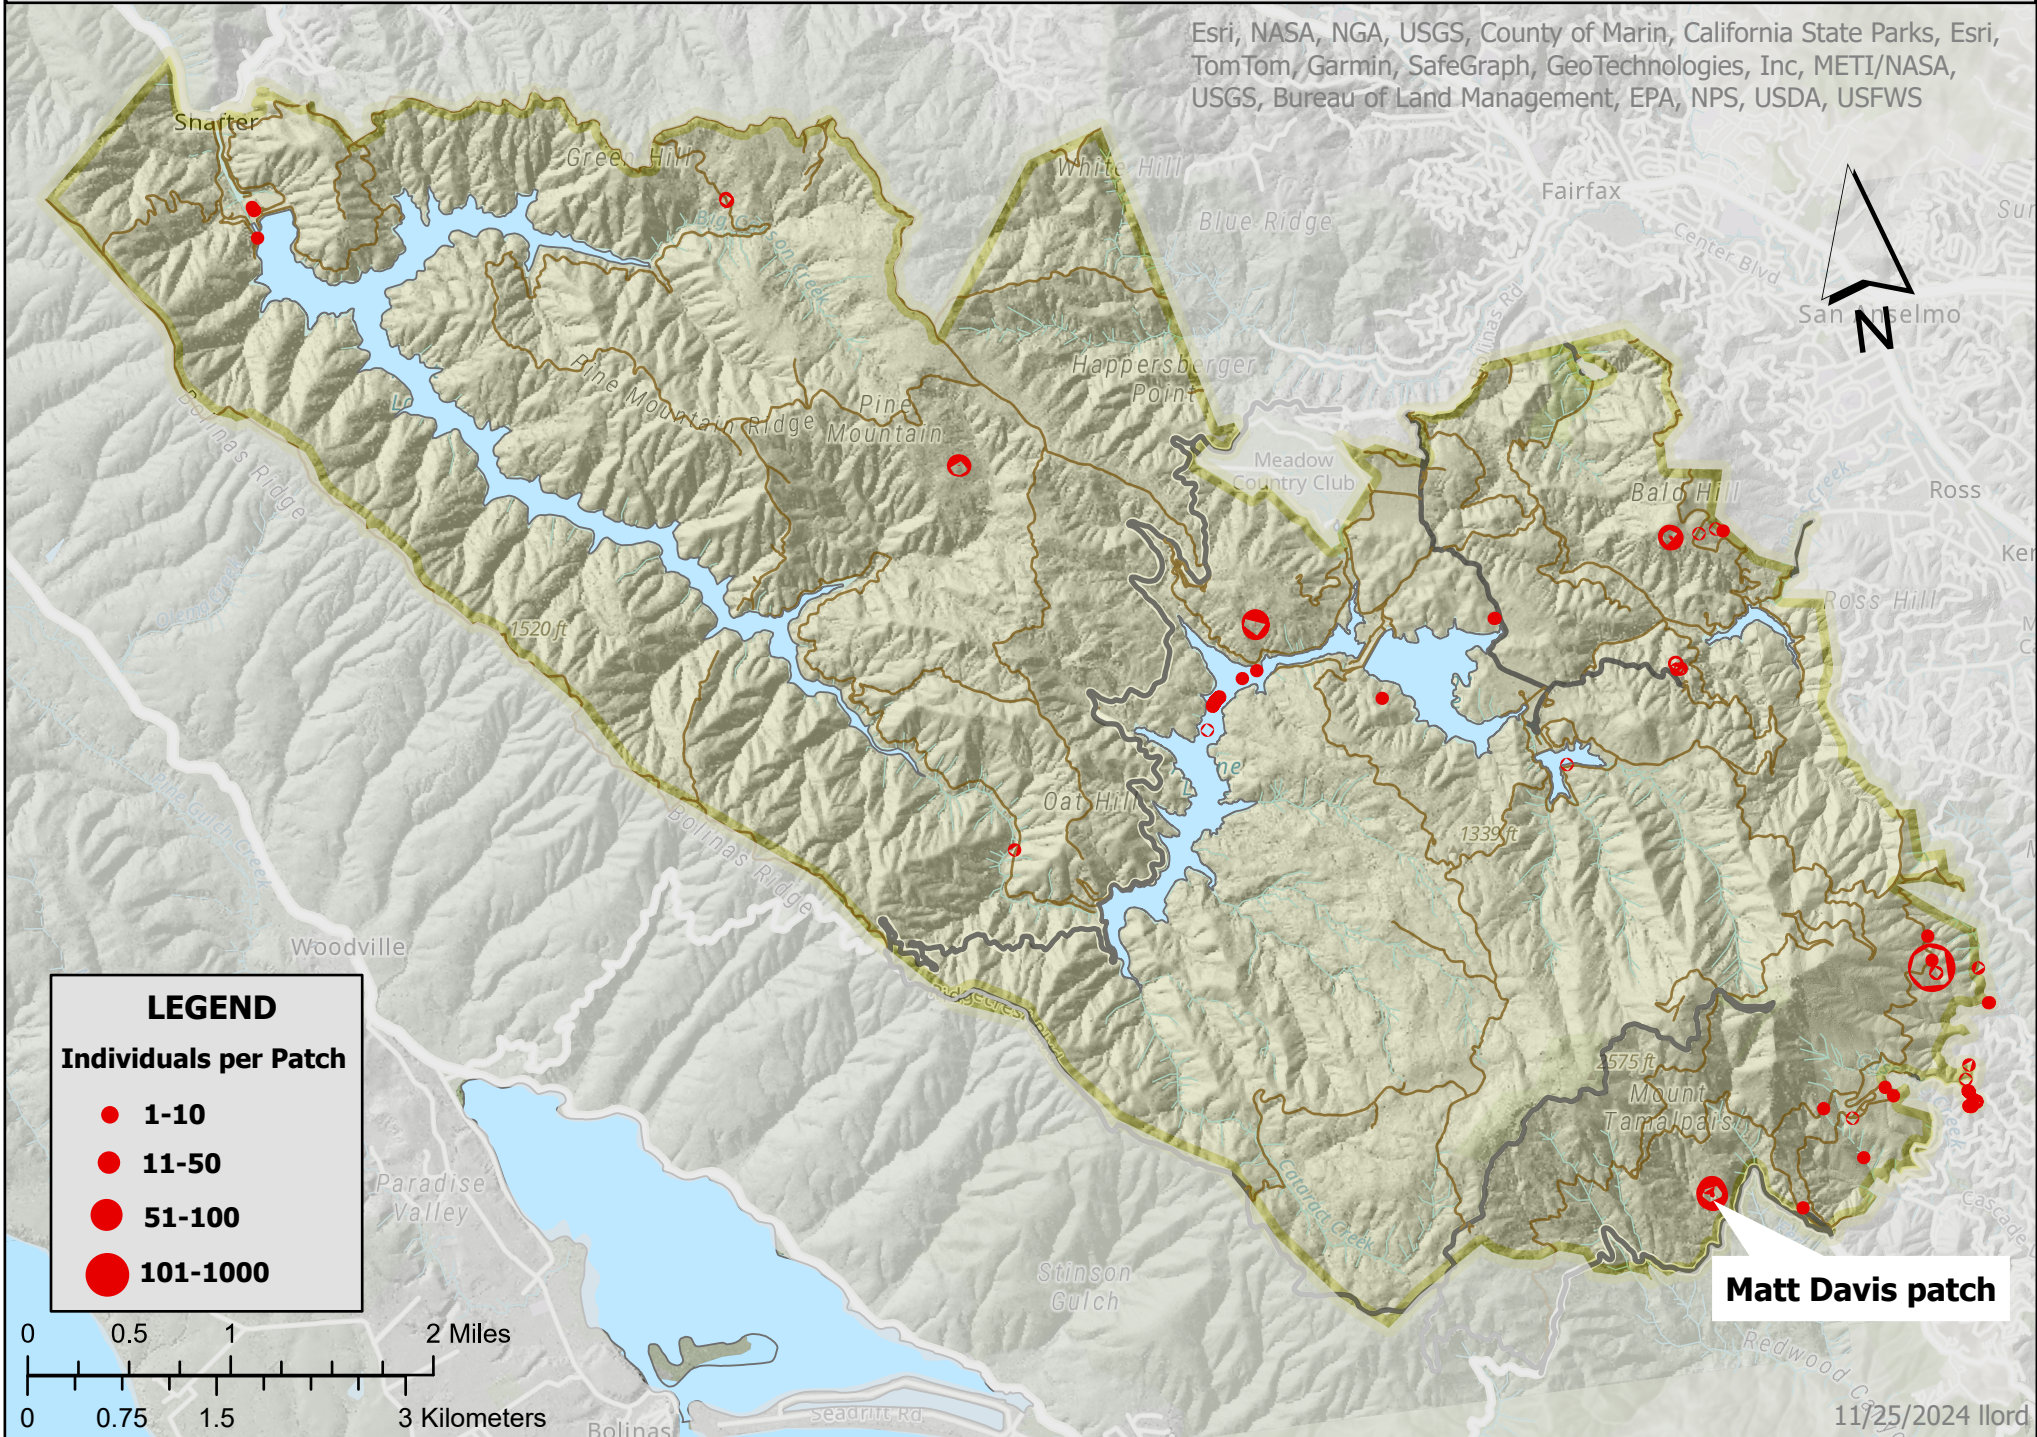

Occurrences of Cortaderia on the Watershed 2020-2024

Attachment 1

Esri, NASA, NGA, USGS, County of Marin, California State Parks, Esri, TomTom, Garmin, SafeGraph, GeoTechnologies, Inc, METI/NASA, USGS, Bureau of Land Management, EPA, NPS, USDA, USFWS

Matt Davis patch