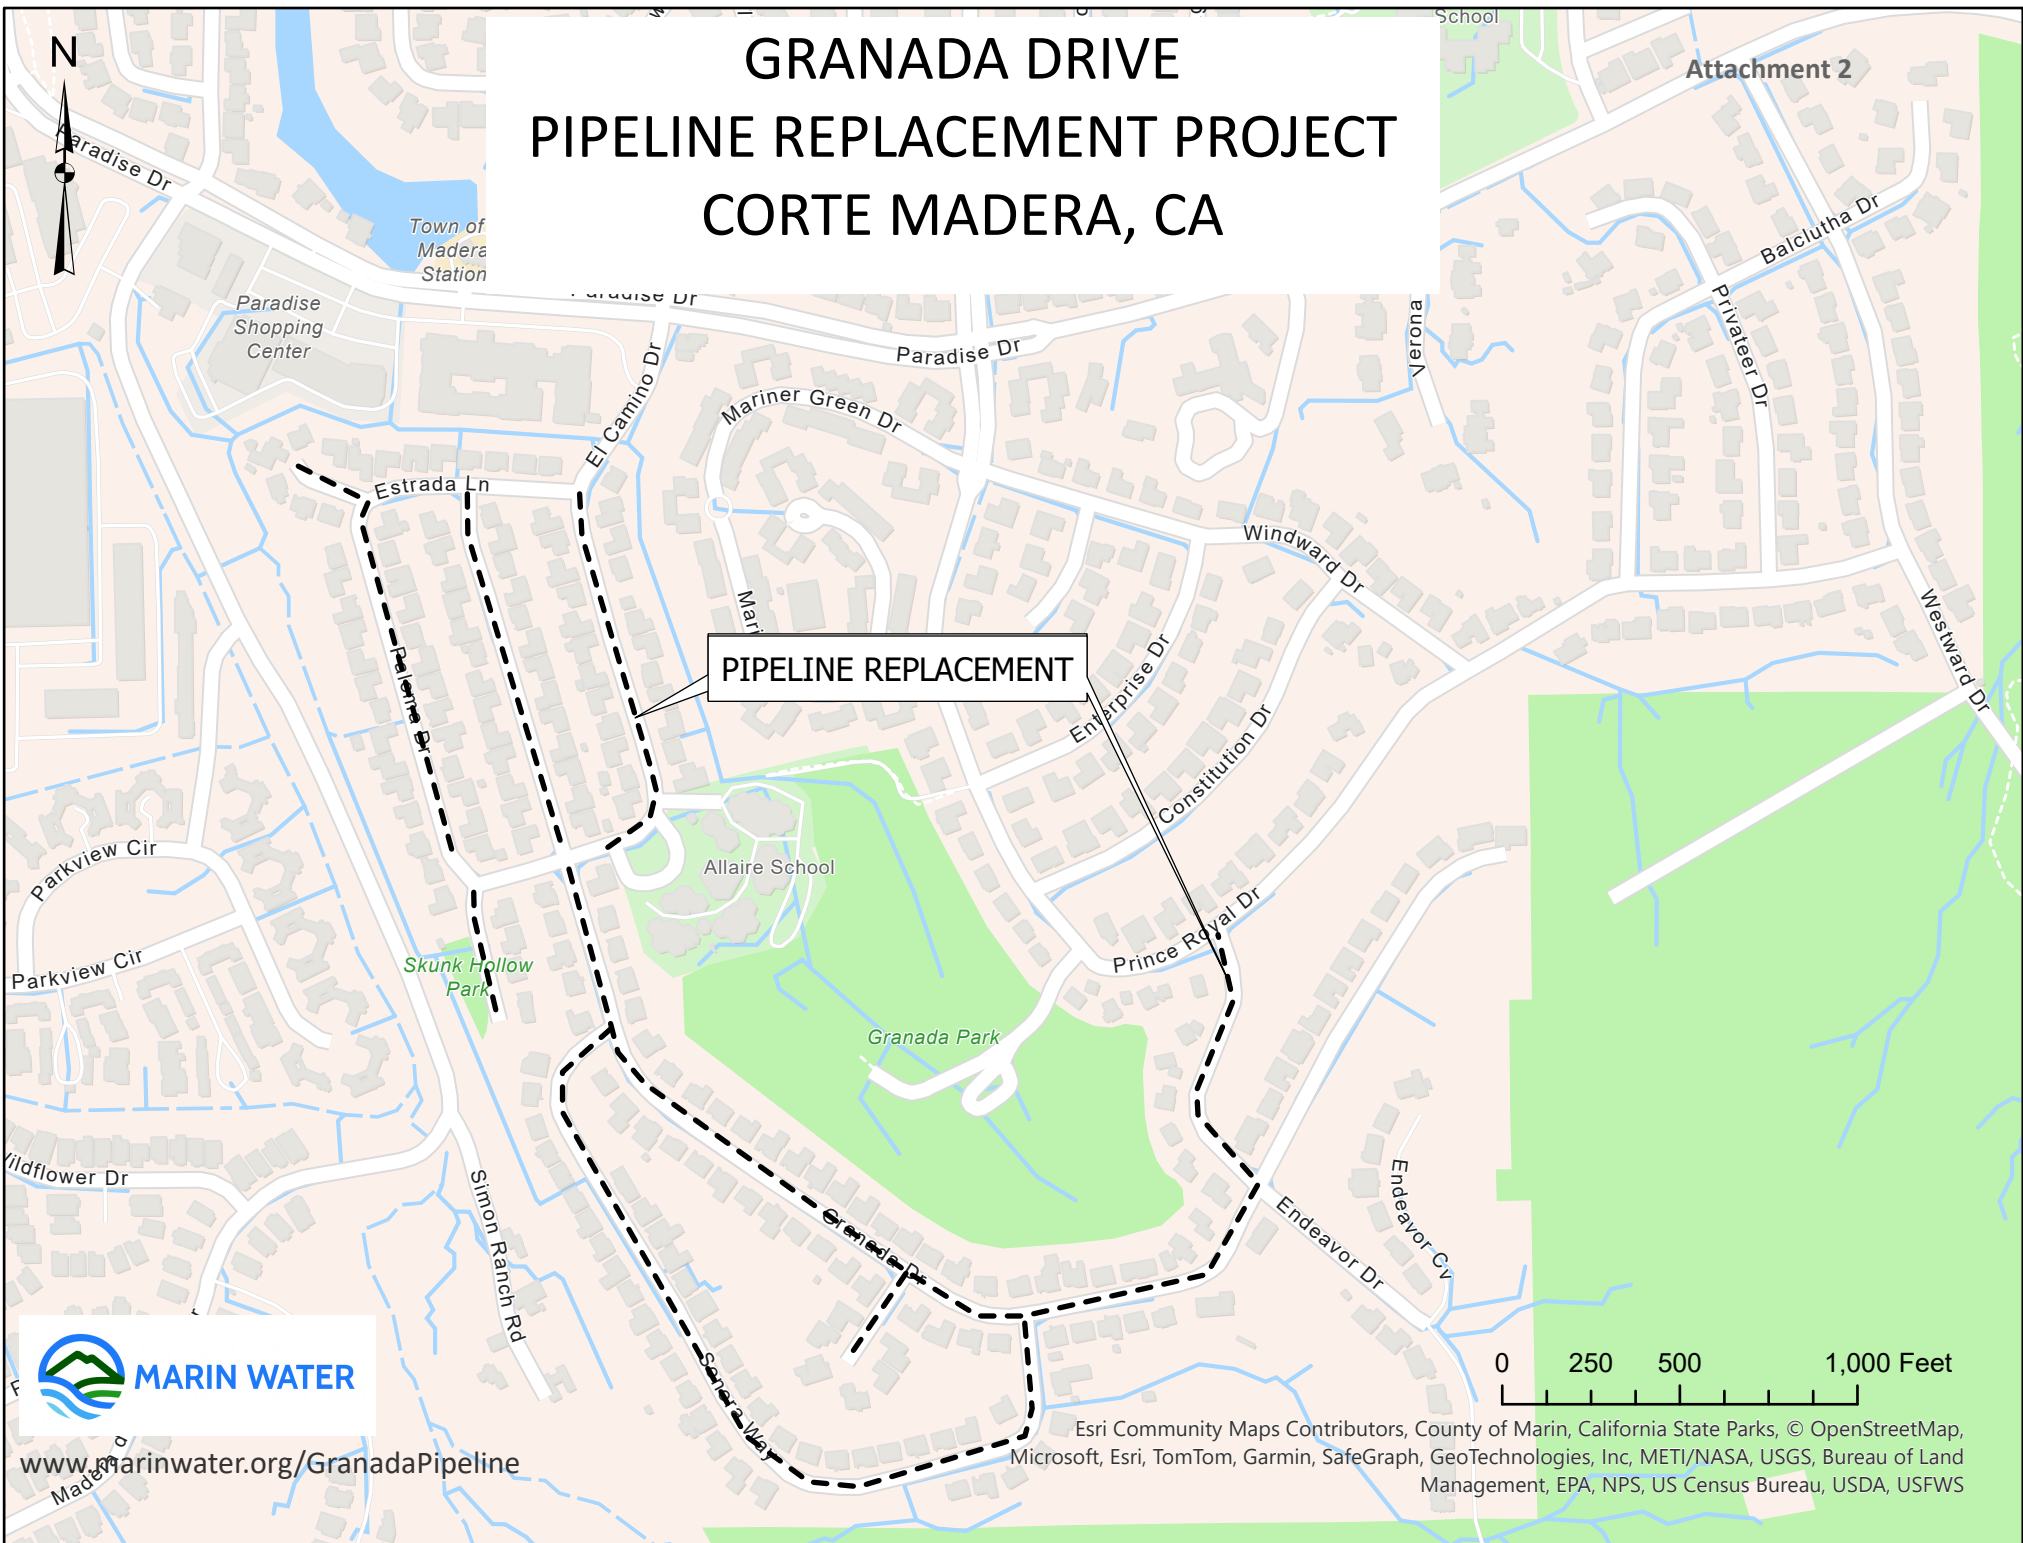

GRANADA DRIVE PIPELINE REPLACEMENT PROJECT CORTE MADERA, CA

www.marinwater.org/GranadaPipeline

Esri Community Maps Contributors, County of Marin, California State Parks, © OpenStreetMap, Microsoft, Esri, TomTom, Garmin, SafeGraph, GeoTechnologies, Inc, METI/NASA, USGS, Bureau of Land Management, EPA, NPS, US Census Bureau, USDA, USFWS