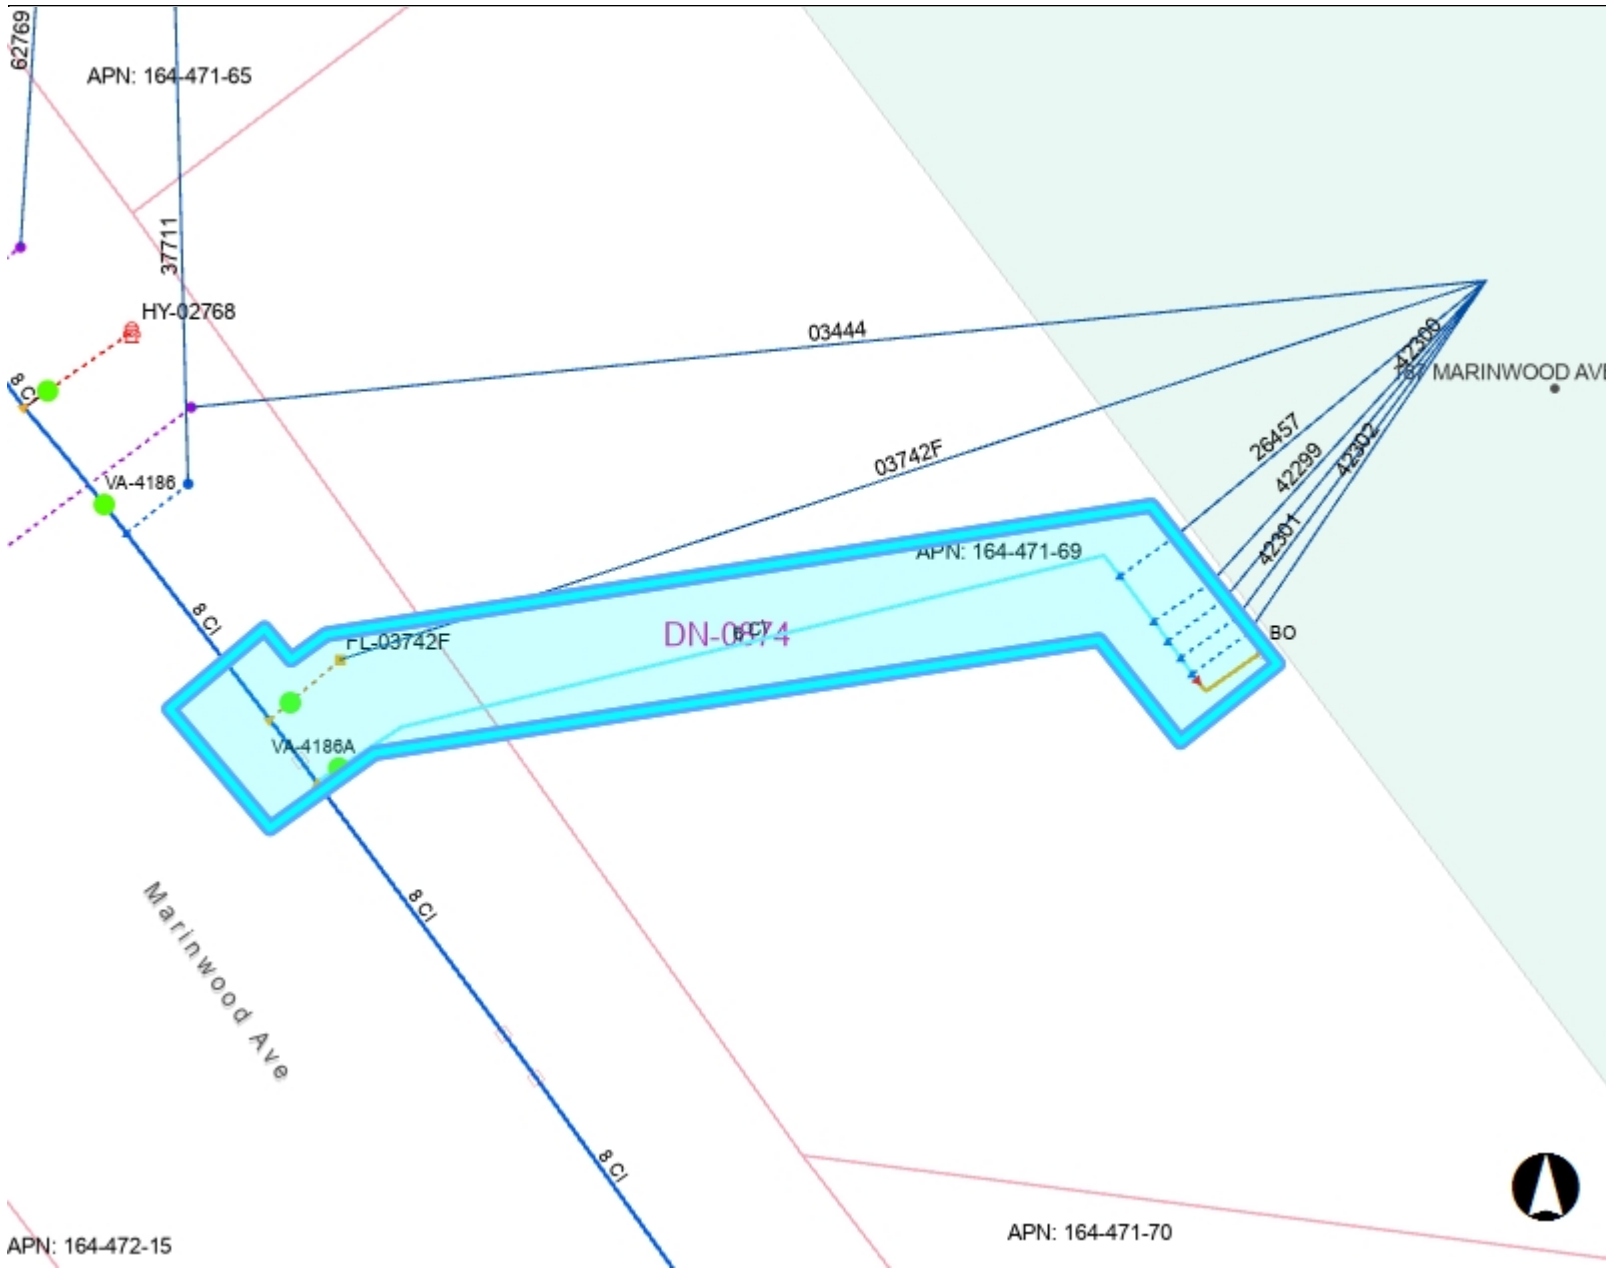

Marinwood Plaza

Deed No. 0874 - Marinwood Avenue

Legend

- Potable Installations**
 - Fireline
 - Service
- Potable Taps**
 - Potable Taps
- Potable CTS**
 - Potable CTS
- Potable Hydrants**
 - Potable Hydrants
- Potable Pump Stations**
 - Potable Pump Stations
- Potable Tanks**
 - Storage Tanks
 - Pressure Tanks
 - Error/Null Values
- Potable Treatment Plants**
 - Potable Treatment Plants
- Potable Valves**
 - AR, Off
 - AR, Static
 - BO, Static
 - CV, Static
 - DR, Static
 - LV, Off
 - LV, On
 - LV, Static
 - RA, Static
 - RC, Static
 - RF, Static
 - RG, Static
 - VA, Off

APN: 164-472-15

APN: 164-471-70

Notes