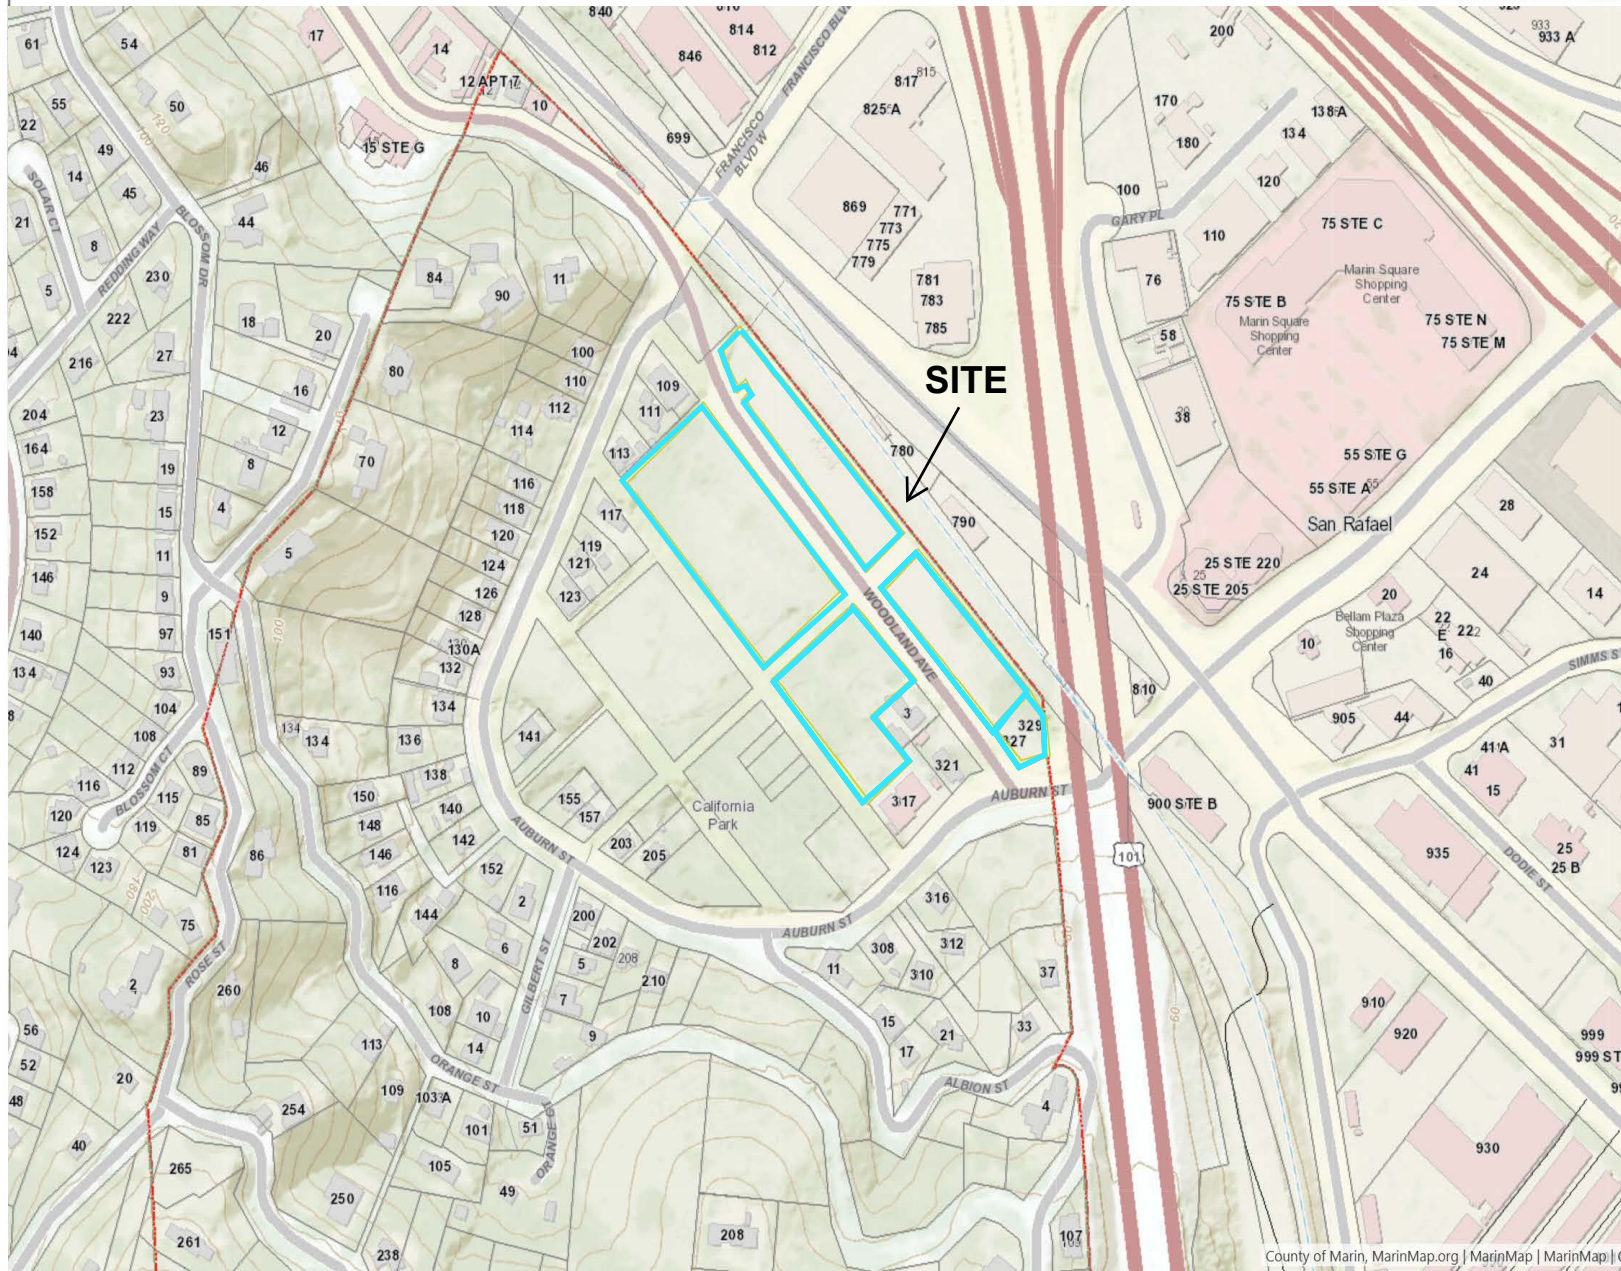

Vicinity Map - Woodland Ave- SR - Auburn Grove

- Legend**
- Parcel Note
 - ◻ easement
 - ◻ centerline
 - ◻ Parcel
 - ◻ Condominium Common Area
 - ◻ Mobile Home Pad
 - ◻ City
 - ◻ Community
 - ◻ Marin County Legal Boundary
 - ◻ Other Bay Area County
 - Stream - Perennial (NHD)

Notes

This map is a user generated static output from an Internet mapping site and is for reference only. Data layers that appear on this map may or may not be accurate, current, or otherwise reliable.

THIS MAP IS NOT TO BE USED FOR NAVIGATION