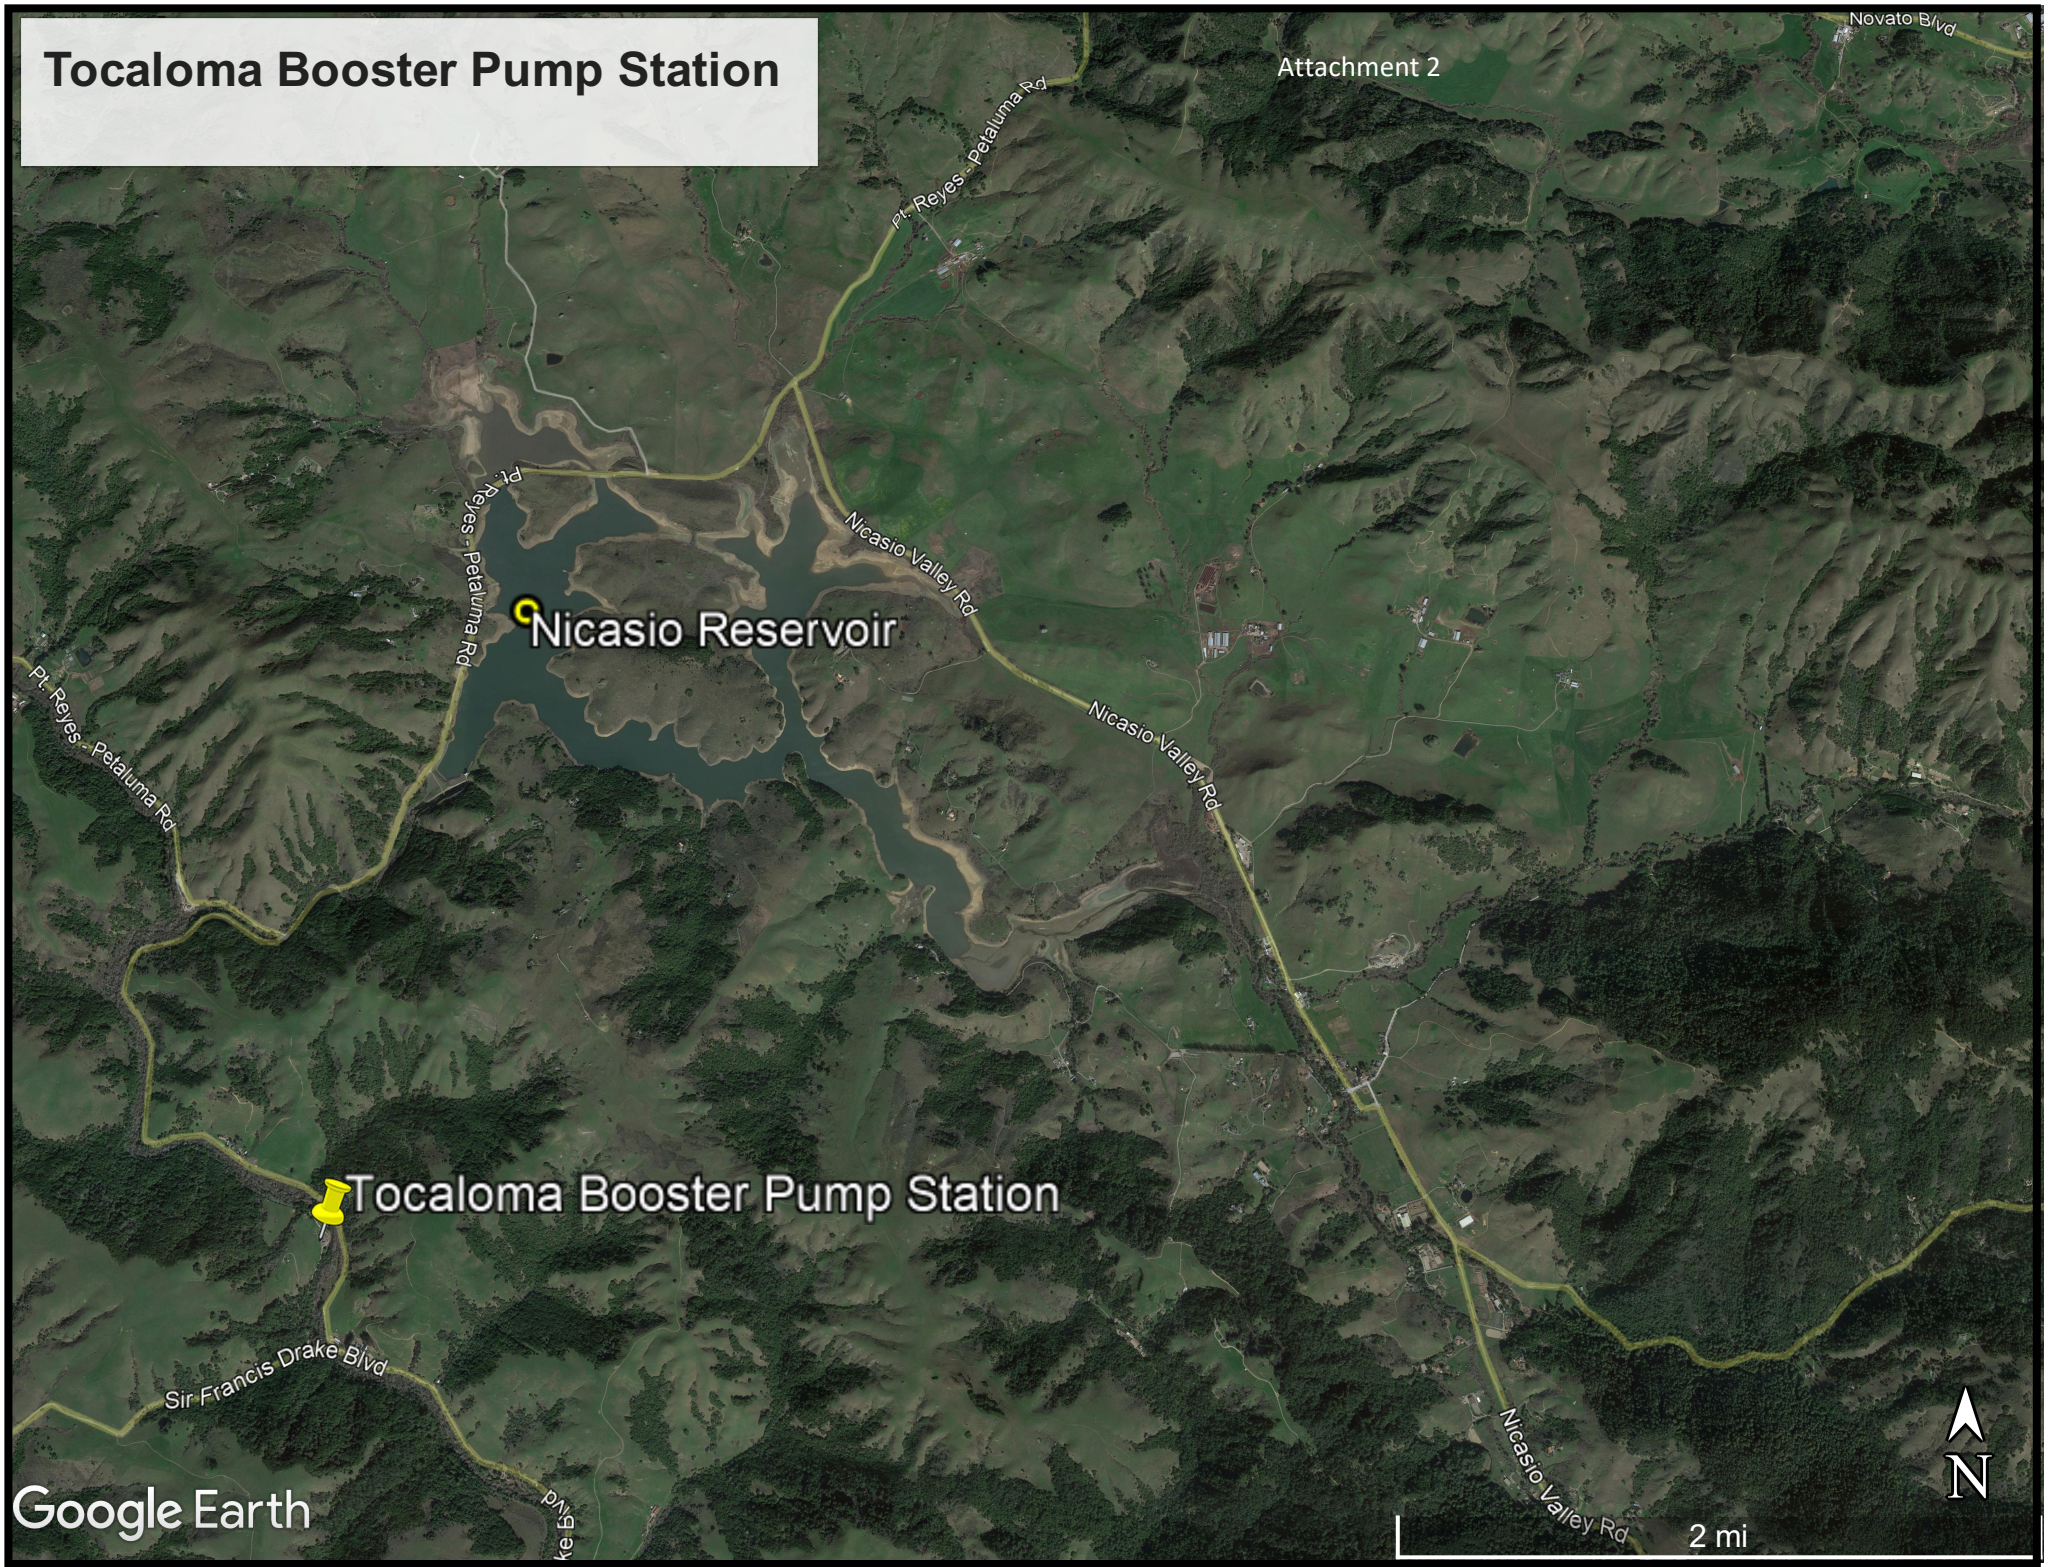

Tocaloma Booster Pump Station

Attachment 2

Nicasio Reservoir

Tocaloma Booster Pump Station

Google Earth

2 mi

TOCALOMA PUMP STATION SITE MAP