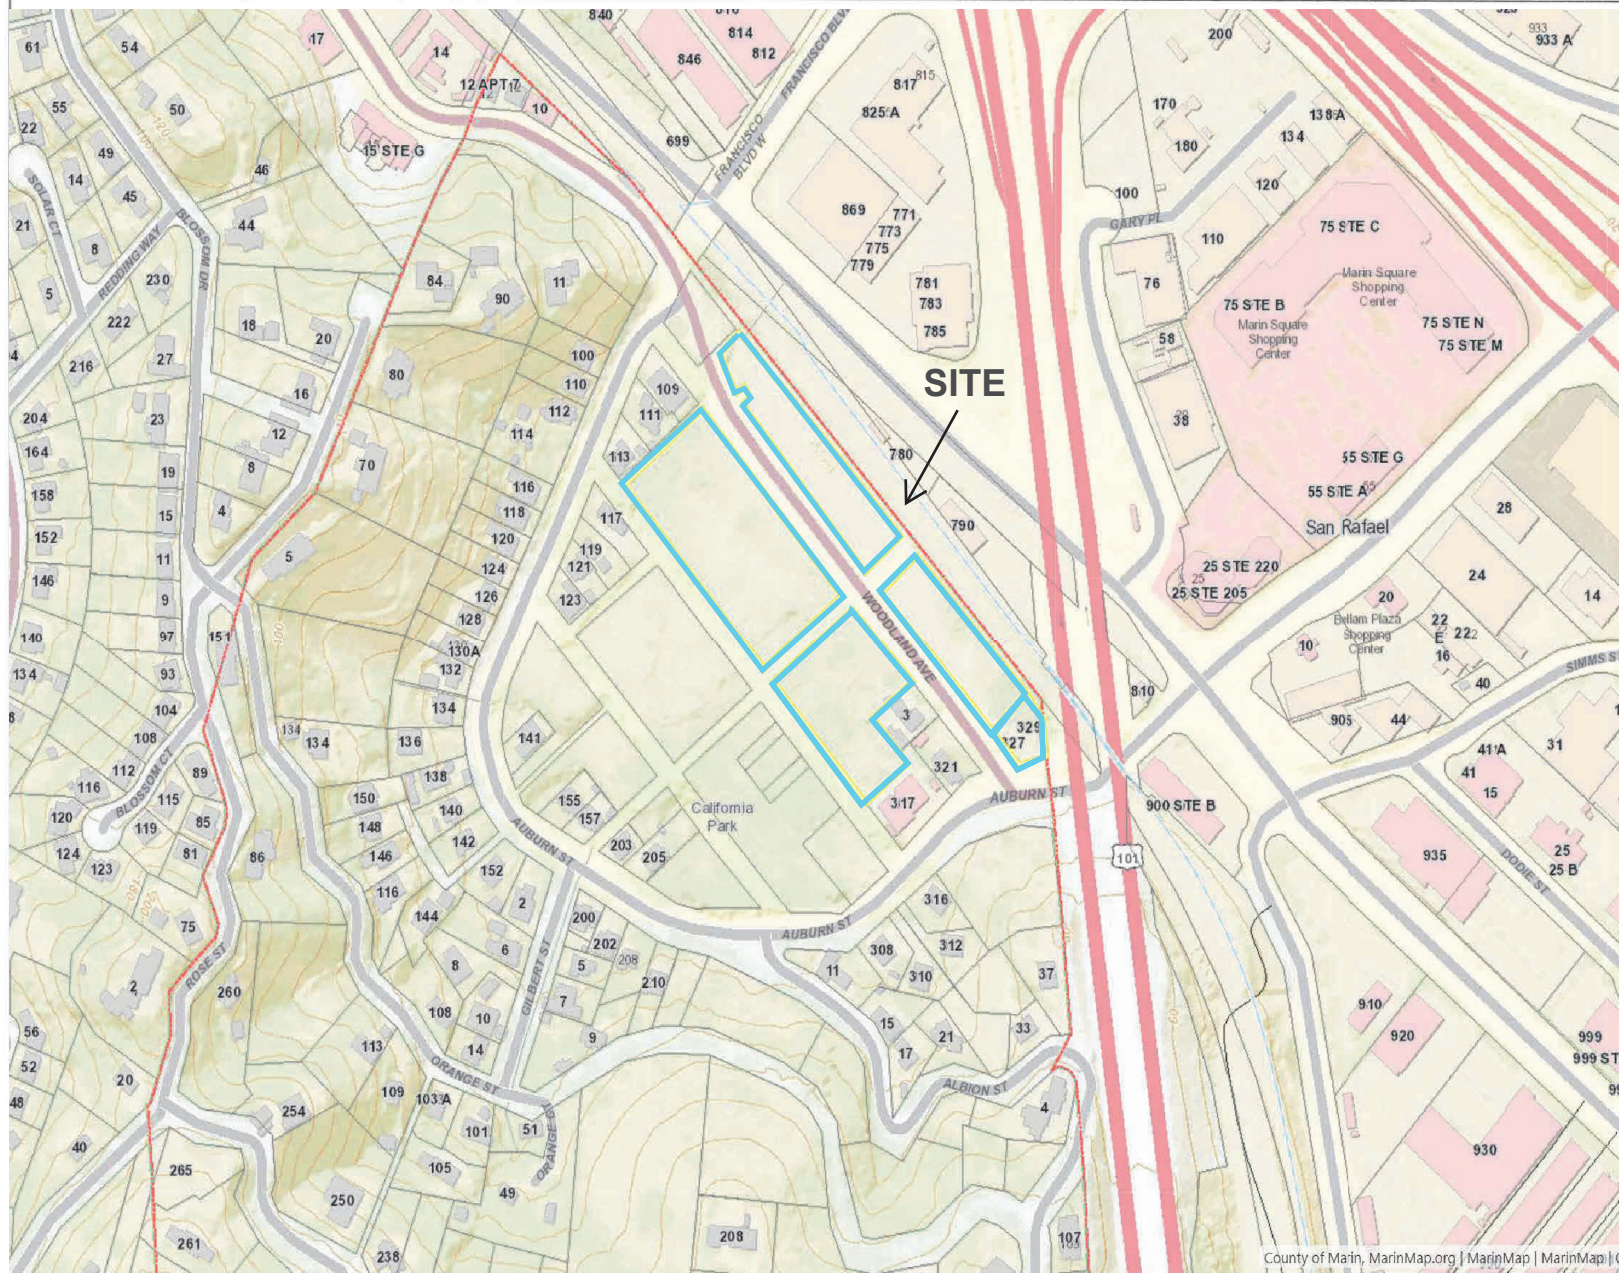

# Vicinity Map - Woodland Ave- SR - Auburn Grove

### Legend

- Parcel Note
  - easement
  - centerline
- Parcel
- Condominium Common Area
- Mobile Home Pad
- City
- Community
- Marin County Legal Boundary
- Other Bay Area County
- Stream - Perennial (NHD)

THIS MAP IS NOT TO BE USED FOR NAVIGATION

County of Marin, MarinMap.org | MarinMap | MarinMap | City