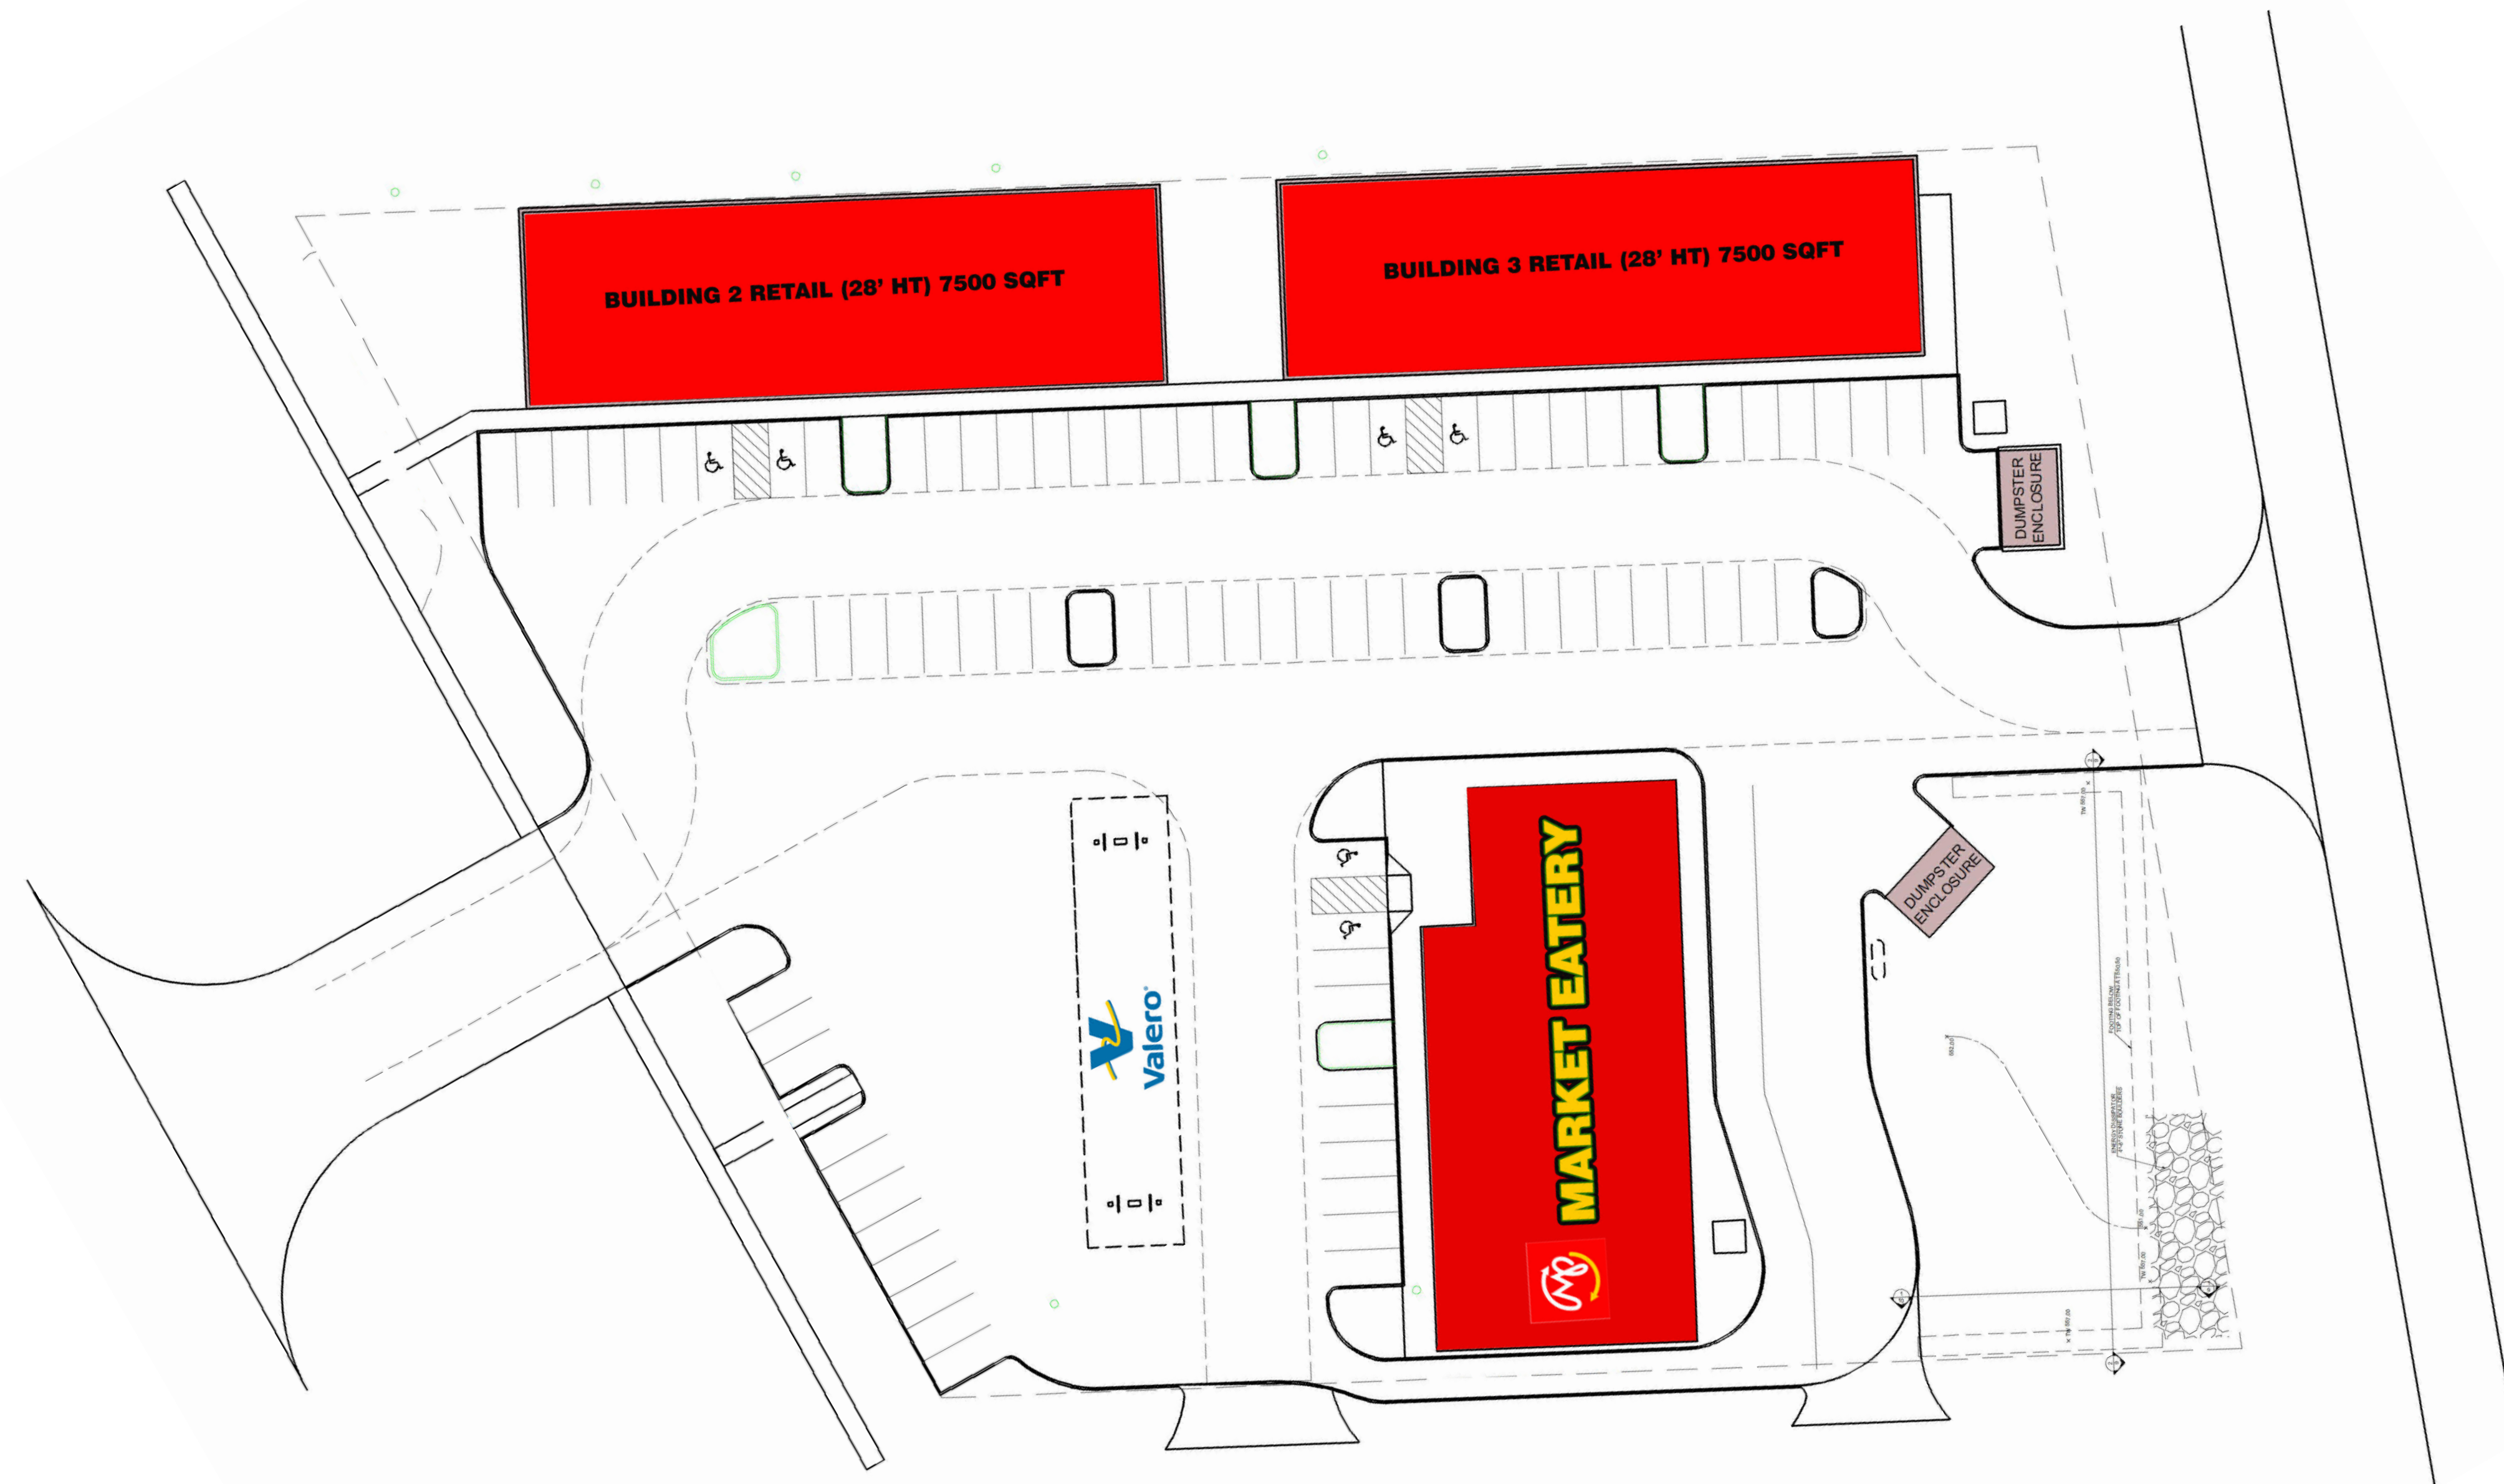

SIGNAGE PACKAGE
PLATINUM 973 RETAIL CENTER
13801 N FM 973
MANOR TX 78

BANNER SIGN AND GRAPHIC

13801 N FM 973
MANOR, TX 78653
RAFIQA9@AOL.COM

MP MARKET EATERY

INDEX

Page 1: Signs #1, #2, #3, and #4

Page 2: Signs #5, #6, and #7

Page 3: Electric Diagram

ZONE: C2

Allowed Frontage = Building Size × 1.5

Calculation: 140 × 1.5 = 210 feet

Signage Area = 210 square feet

Signage Breakdown

#1. 3' × 3' = 9 sq ft

#2. 3'9" × 3'9" = 14 sq ft

MP MARKET EATERY

SIGN#1
 Size: 3' x 3' x 3"
 Faces: 1/8" acrylic
 Face color: Red, Yellow, White
 Returns: .080 aluminum Return color: Black
 Voltage: 120vac/12vdc
 Led Modular: 5000K
 Mounting: 2" standoff to wall Anchors:
 1/4" x 6" studs

SIGN#2
 Size: 3' 9"x 3'9" x 3"
 Faces: 1/8" acrylic
 Face color: Red, Yellow, White
 Returns: .080 aluminum Return color: Black
 Voltage: 120vac/12vdc
 Led Modular: 5000K
 Mounting: Stand

SIGN #3
 Size: 27'8" x 3' x 3"
 Faces: Acrylic/ Stainless Steel
 Face color: Red, White, Black
 Returns: .080 aluminum Return color: Black
 Voltage: 120vac/12vdc
 Led Modular: 5000K
 Mounting: Stand