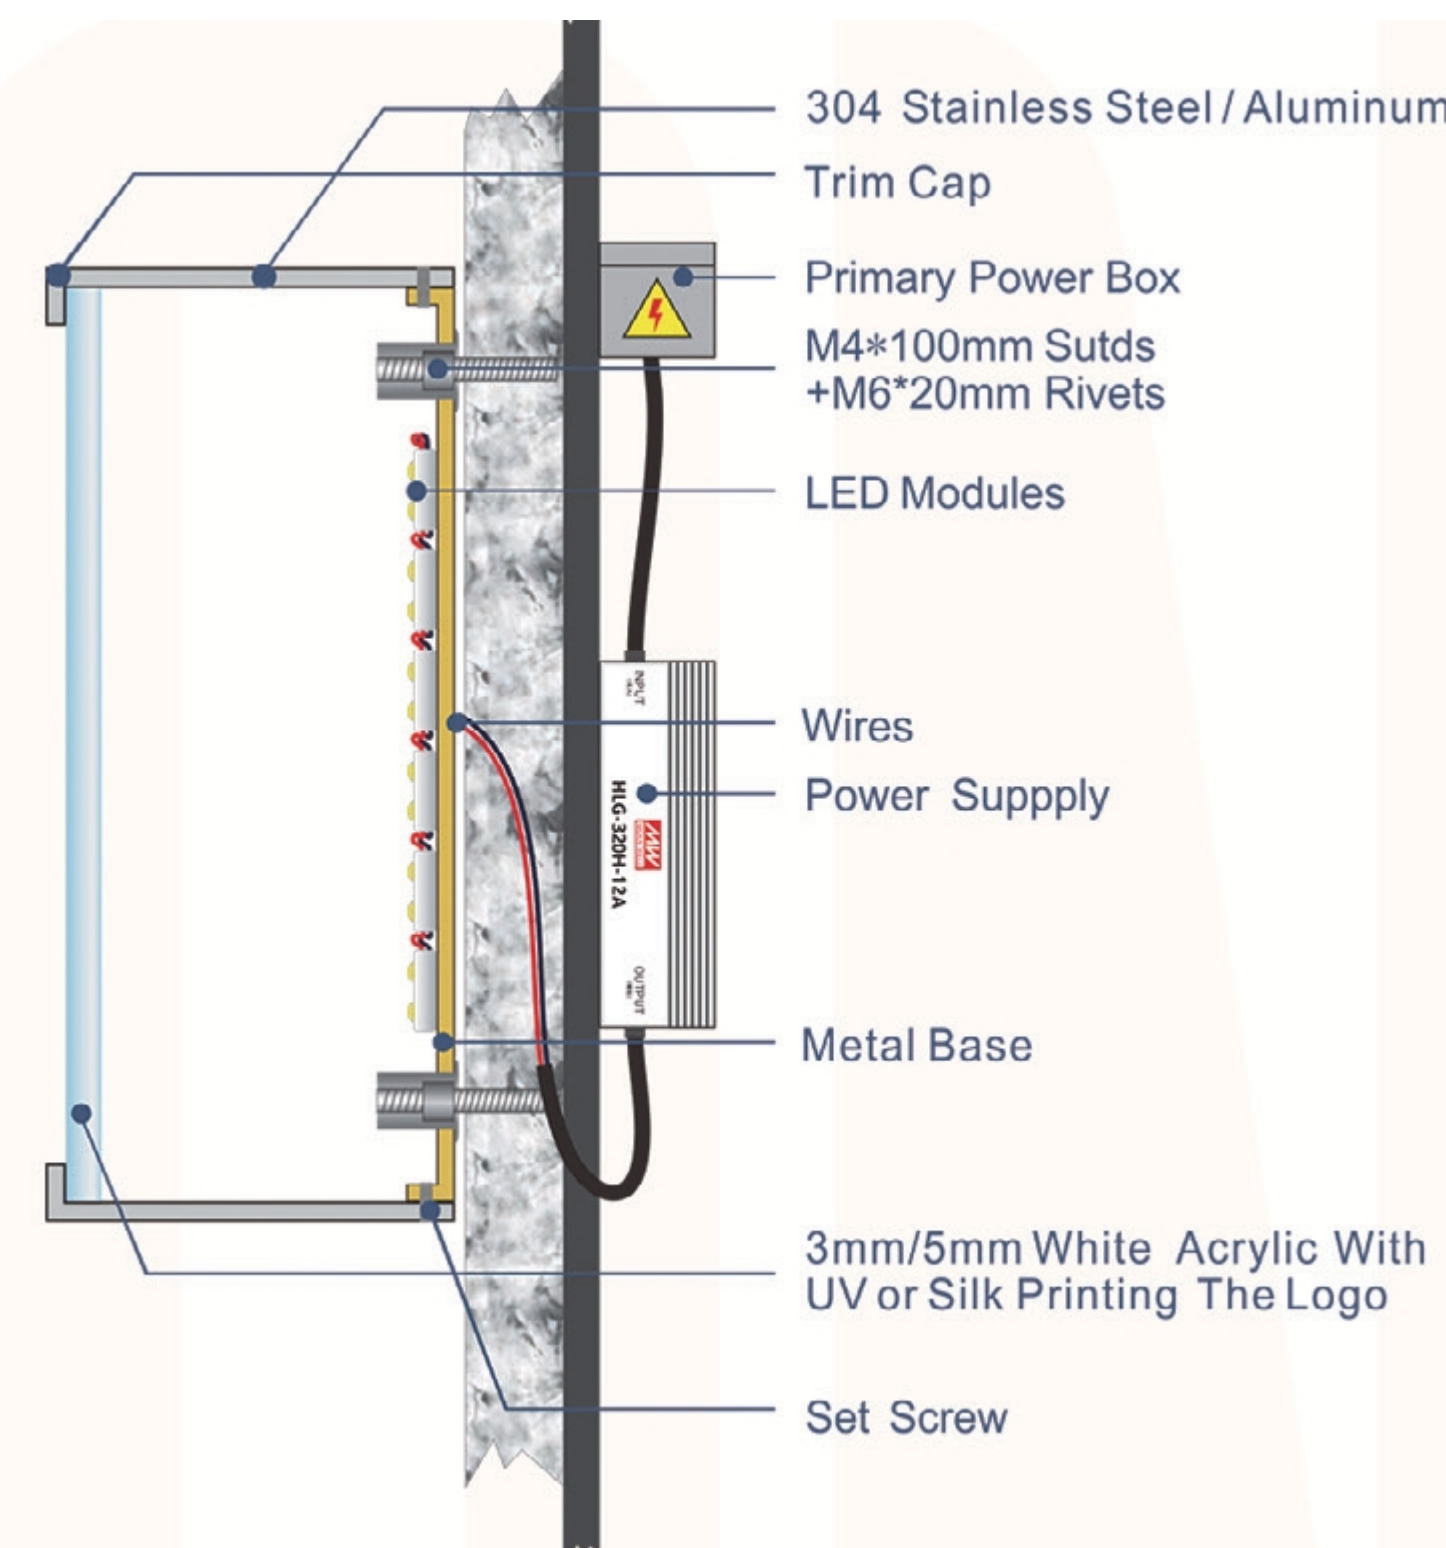

SIGN#7

Size: 4' x 4' x 3"

Faces: 1/8" acrylic

Face color: Red, Yellow, White

Returns: .080 aluminum Return color: Black

Voltage: 120vac/12vdc

Led Modular: 5000K

Mounting: 2" standoff to wall Anchors: 1/4" x 6" studs