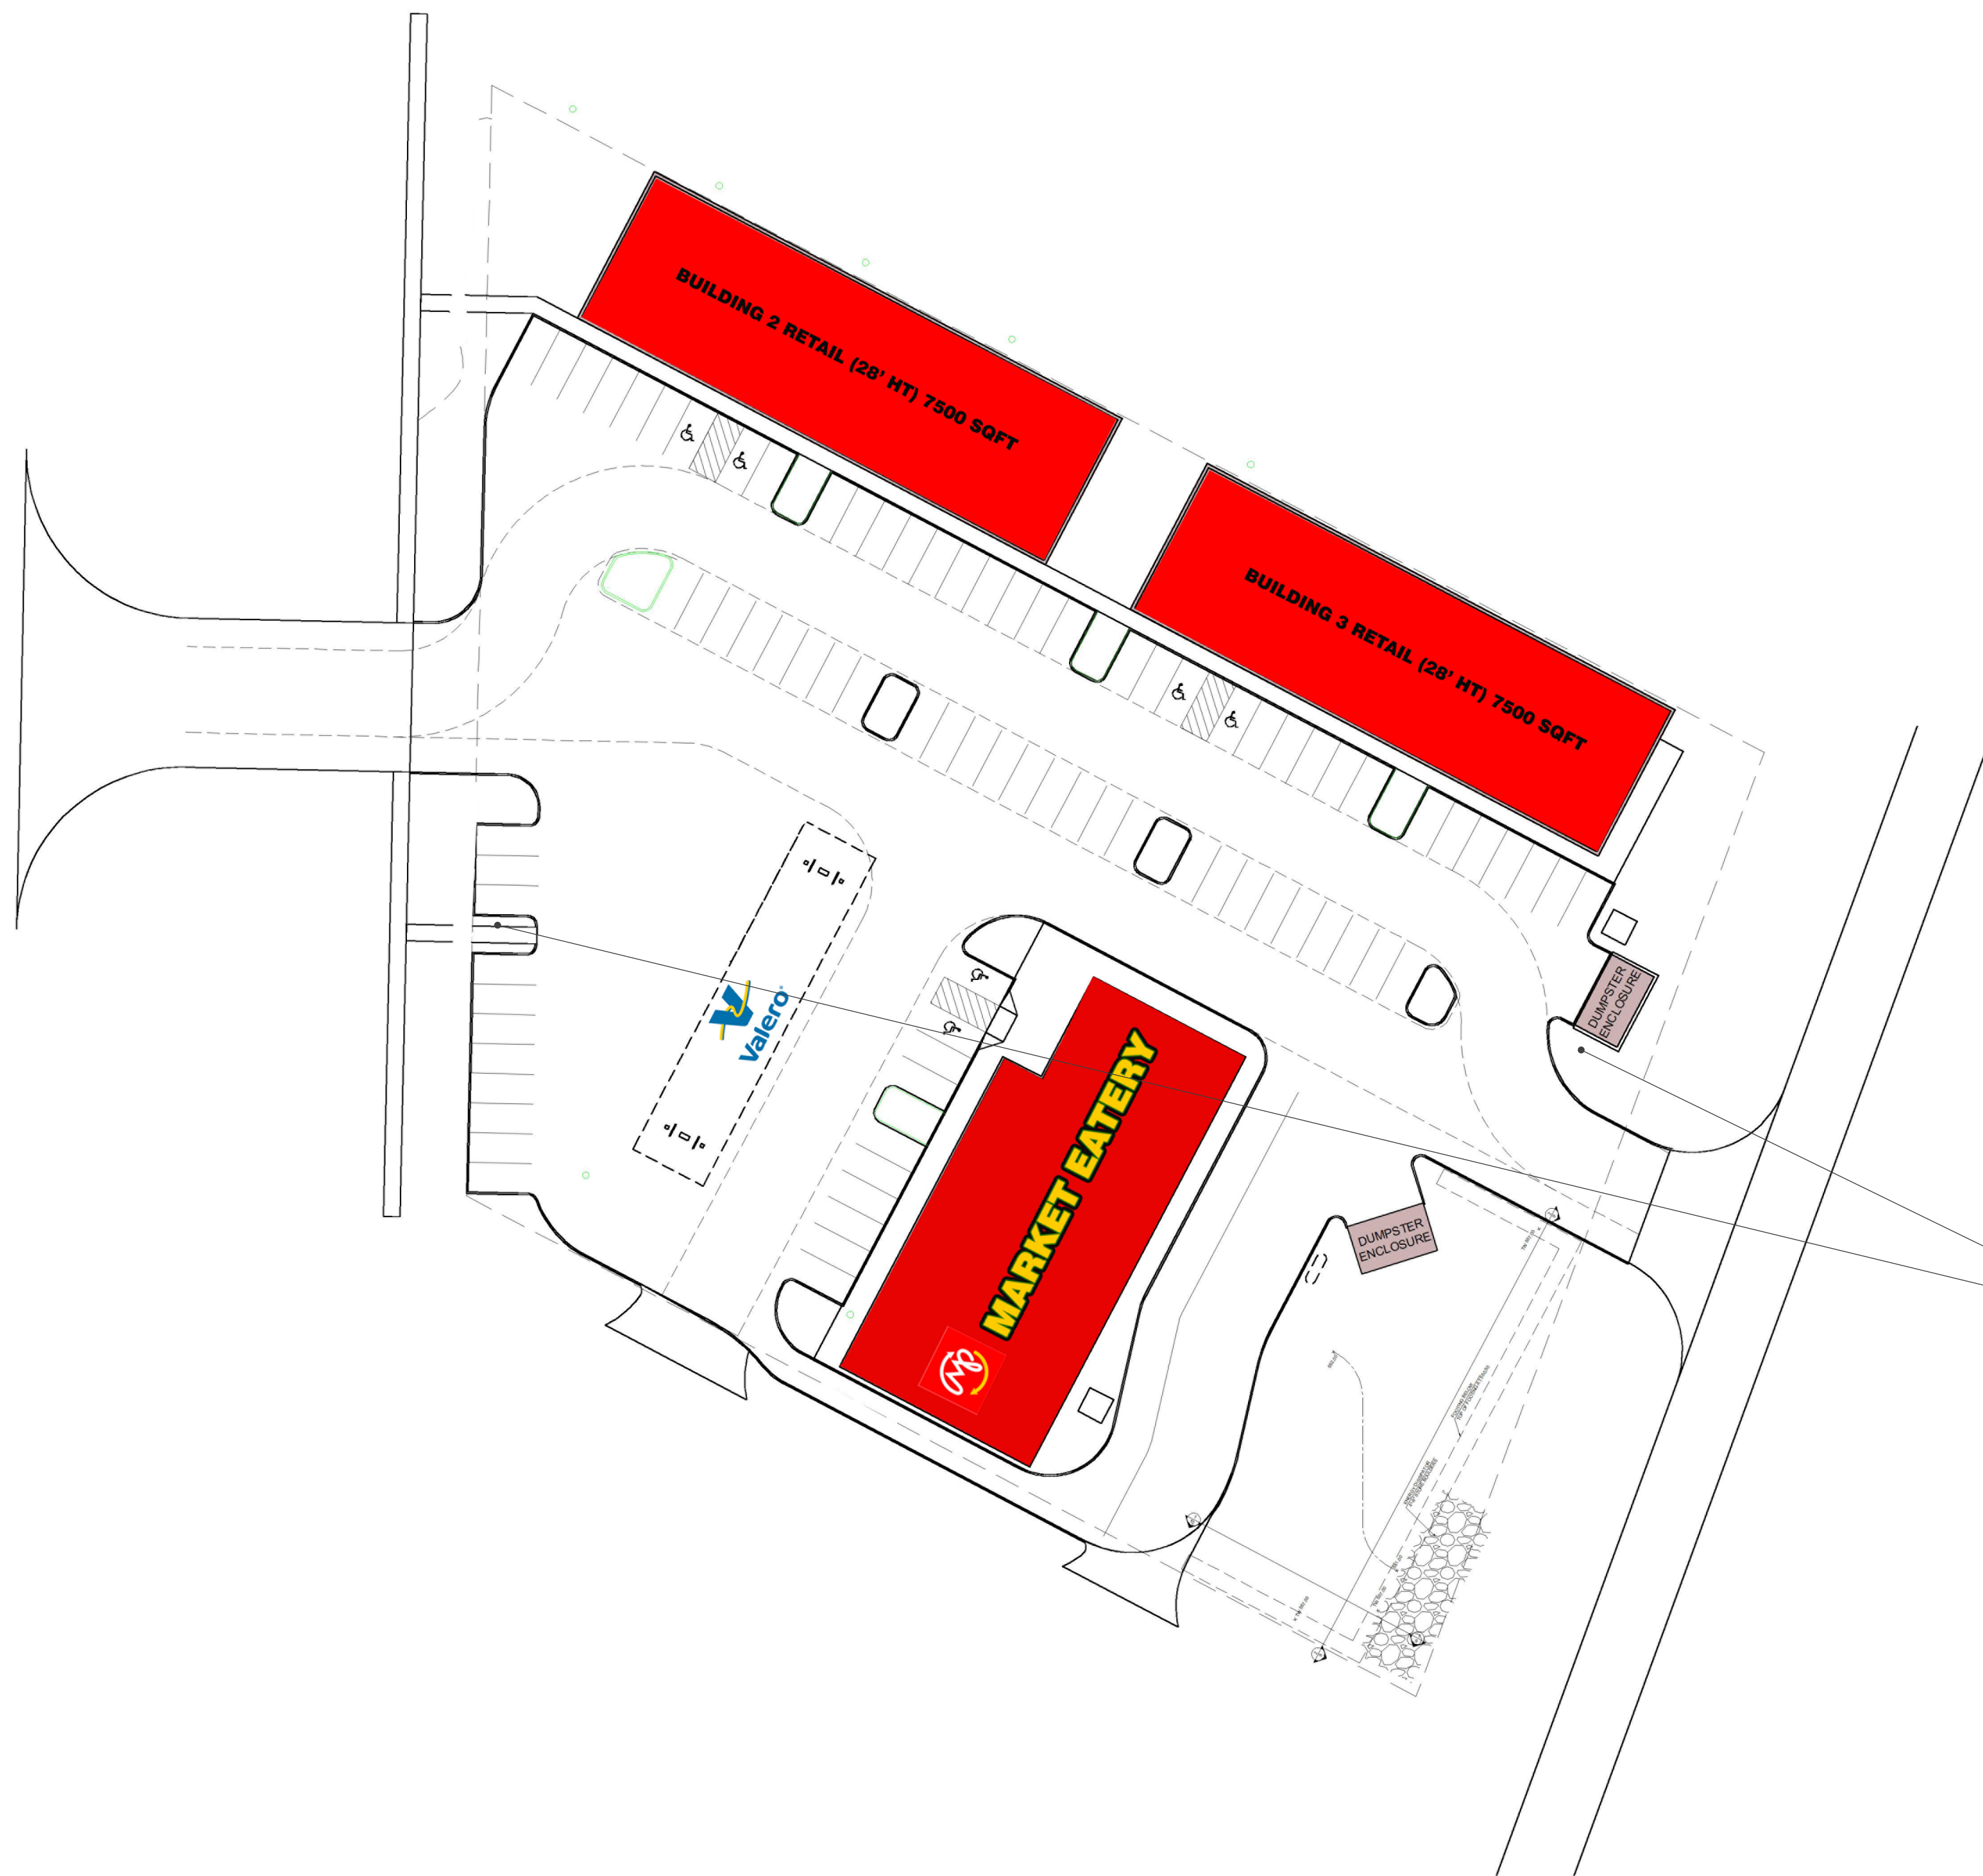

APPROVED BY: _____

DATE: _____

APPROX LEAD-TIME: 3 WEEKS

*ACM & word mark ship from Delaware, Ohio
Canopy Oval ID logos ship from Jacksonville TX*

Valero 36" Canopy System
Dimensional ACM with LED LIGHT BAR on 3 SIDES: A-B-C
Side A: 24' with Oval ID Logo
Side B: 122' with Valero word mark & Oval ID Logo
Side C: 24' with Oval ID Logo
Side D: 122' Valero Detail Flat ACM only