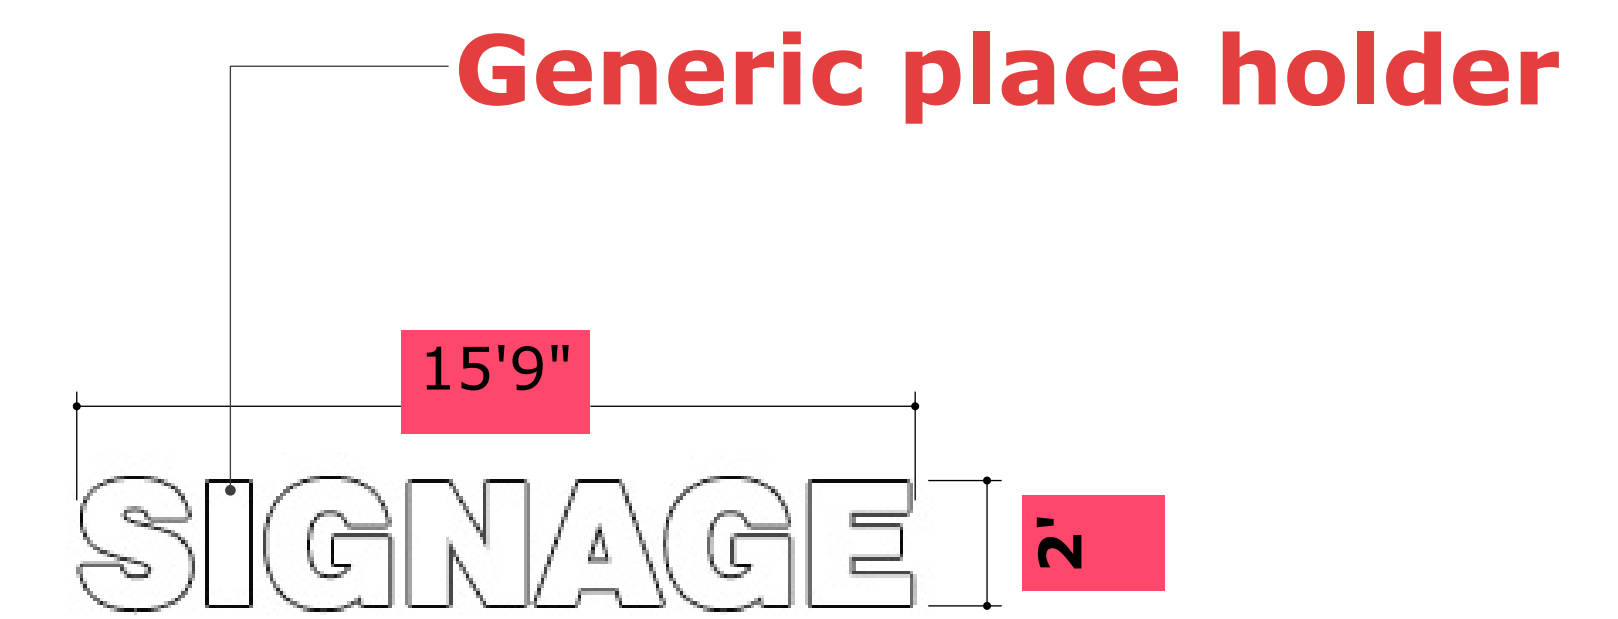

Anchors: 1/4" x 6" studs

Sign Group B Identical Signs (B1, B2, B3, B4, B5, B6, B7,B8)

Sign Overview

Group: B

Number of Signs: 8 x 31.50 = 252 SQFT

Single Sign Dimensions:

Width: 15'9" (15.75 feet)

Height: 2' (2 feet)