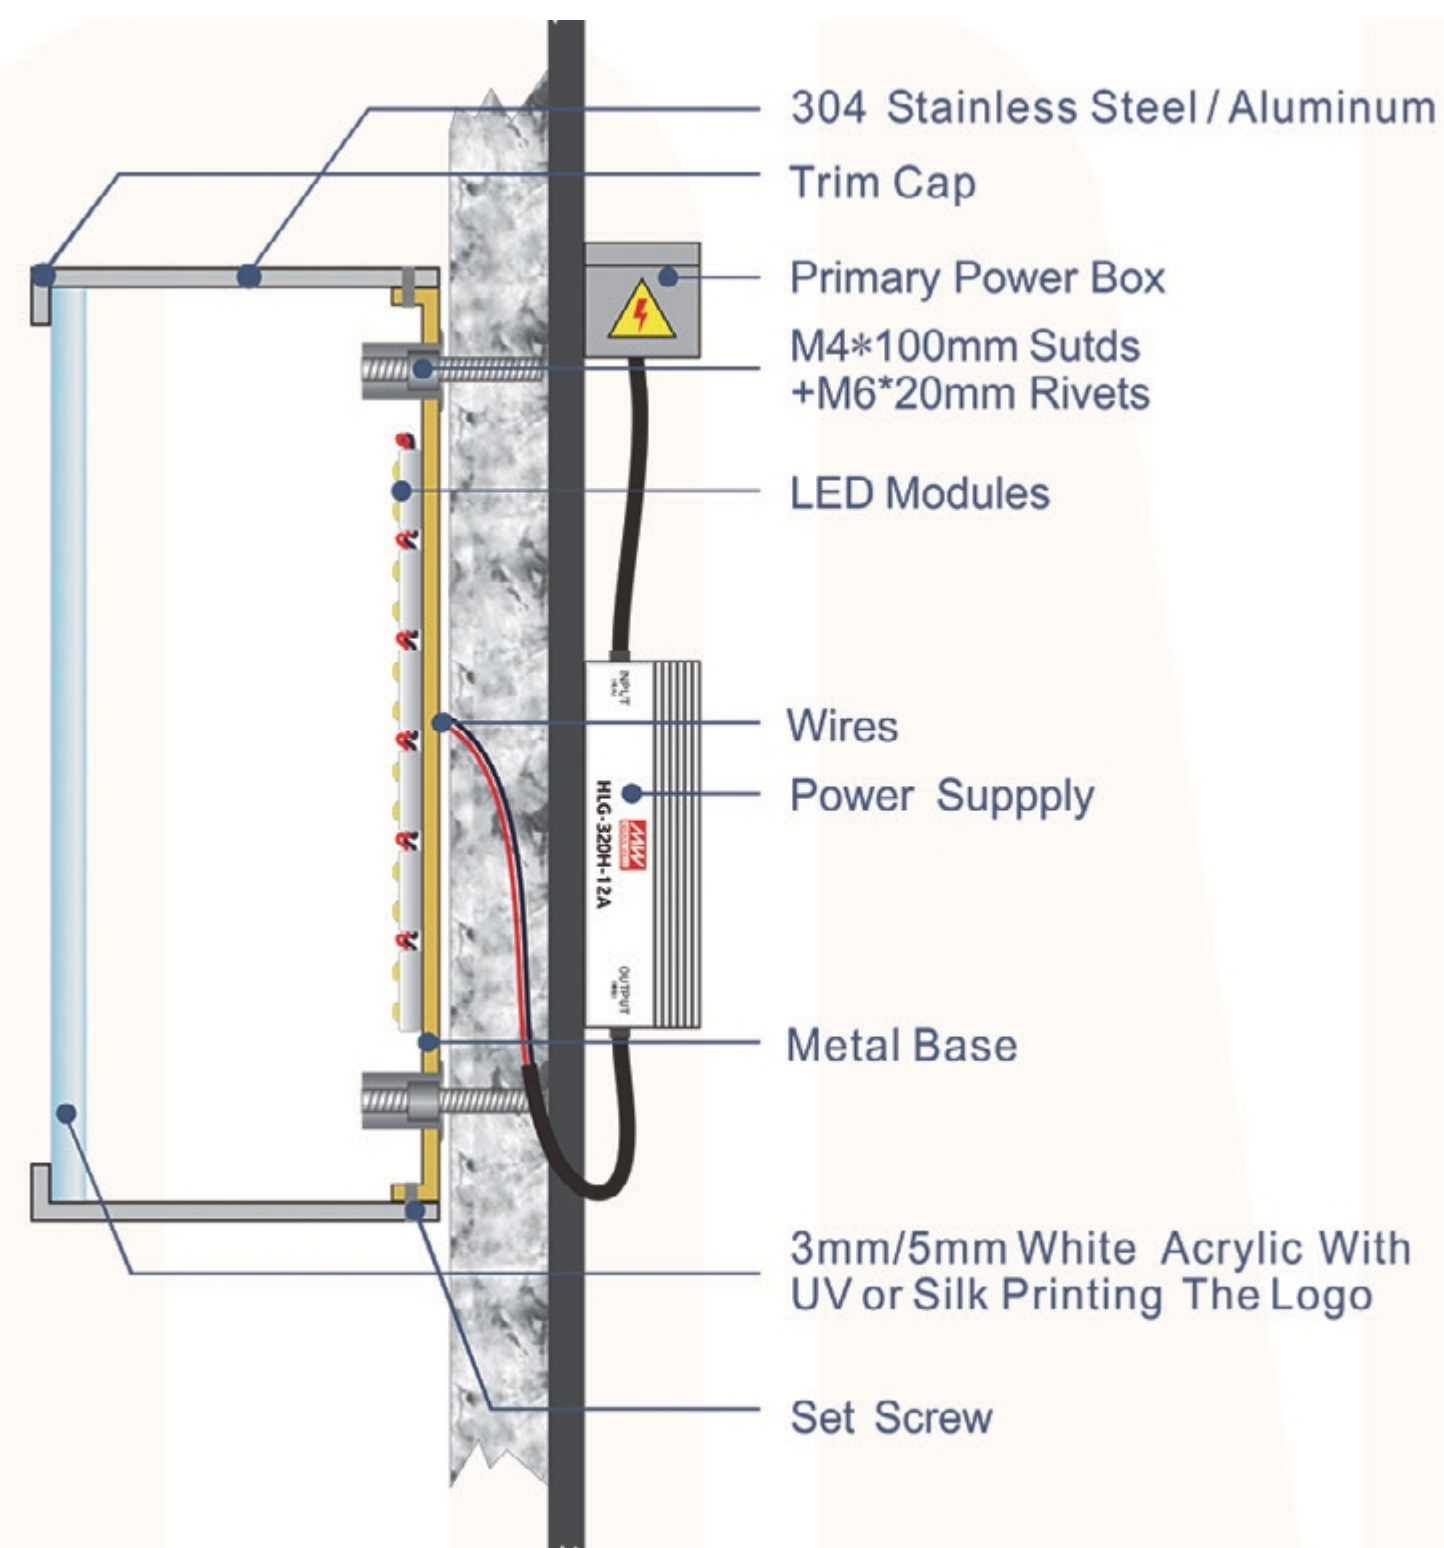

SIGN#7

Size: 4' x 4' x 3"

Faces: 1/8" acrylic

Face color: Red, Yellow, White

Returns: .080 aluminum Return color: Black

Voltage: 120vac/12vdc

Led Modular: 5000K

Mounting: 2" standoff to wall Anchors: 1/4" x 6" studs