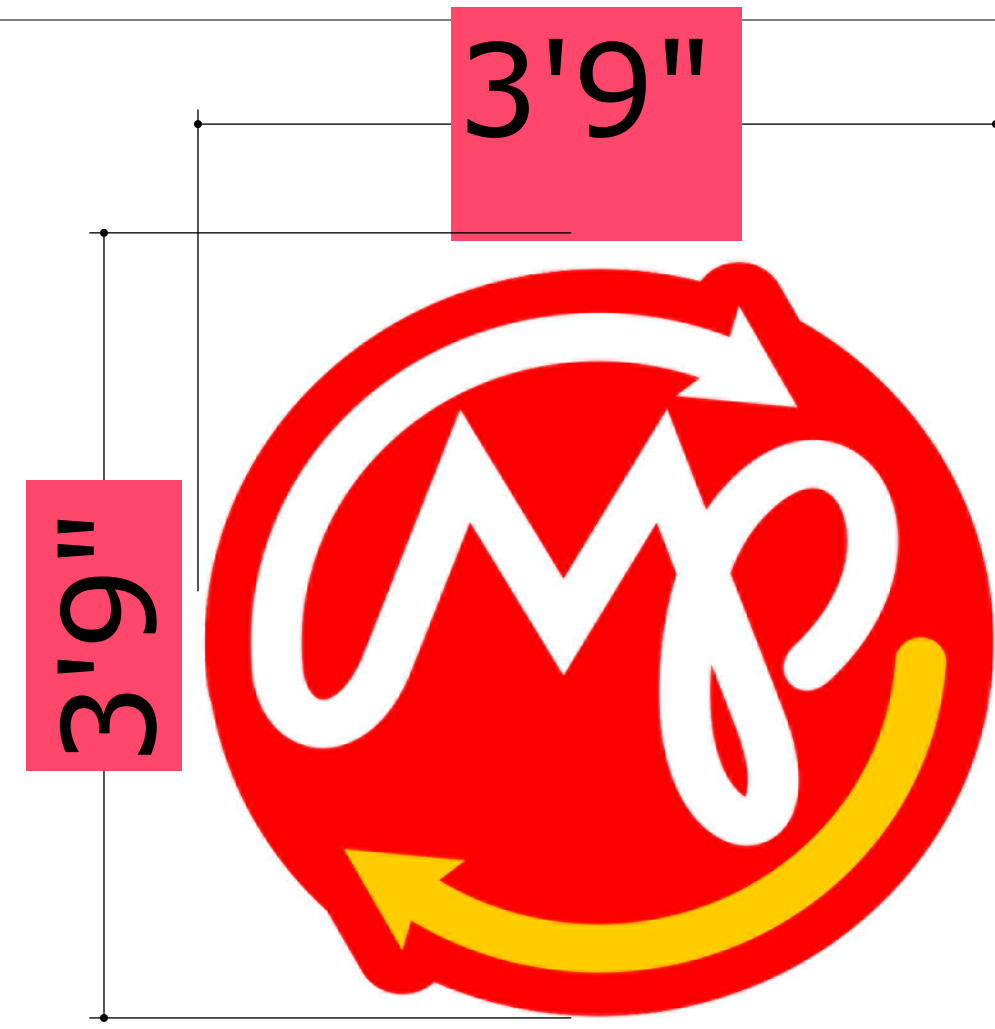

#3. 27'8" × 3' = 83 sq ft

#4. 55'2" × 7" = 32 sq ft

#5. 8' × 2'10" = 22.50 sq ft

#6. 9'2" × 3'8" = 34.50 sq ft

#7. 4' × 4' = 16 sq ft

Total Square Footage: 210 sq ft

BANNER SIGN AND GRAPHIC

13801 N FM 973
MANOR, TX 78653
RAFIQA9@AOL.COM

MP MARKET EATERY

SIGN#1
 Size: 3' x 3' x 3"
 Faces: 1/8" acrylic
 Face color: Red, Yellow, White
 Returns: .080 aluminum Return color: Black
 Voltage: 120vac/12vdc
 Led Modular: 5000K
 Mounting: 2" standoff to wall Anchors:
 1/4" x 6" studs

SIGN#2
 Size: 3' 9"x 3'9" x 3"
 Faces: 1/8" acrylic
 Face color: Red, Yellow, White
 Returns: .080 aluminum Return color: Black
 Voltage: 120vac/12vdc
 Led Modular: 5000K
 Mounting: Stand

SIGN #3
 Size: 27'8" x 3' x 3"
 Faces: Acrylic/ Stainless Steel
 Face color: Red, White, Black
 Returns: .080 aluminum Return color: Black
 Voltage: 120vac/12vdc
 Led Modular: 5000K
 Mounting: Stand

Size: 8' x 2'10" x 3"

Faces: 1/8" acrylic

Face color: Red, Yellow, Green

Returns: .080 aluminum Return color: Black

Voltage: 120vac/12vdc

Led Modular: 5000K

Mounting: 2" standoff to wall Anchors: 1/4" x 6" studs