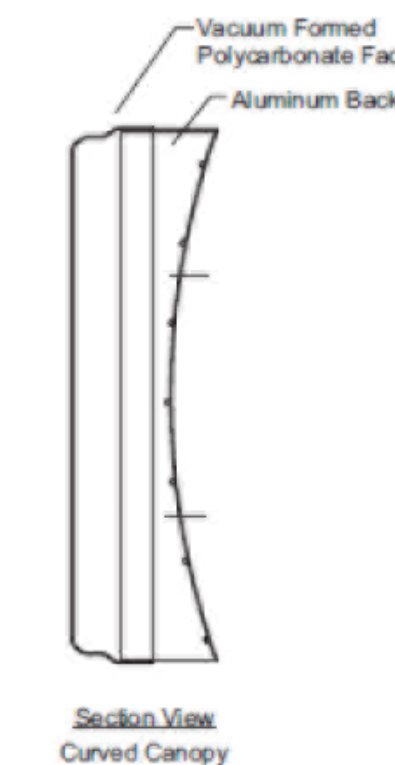

APPROVED BY: _____

DATE: _____

APPROX LEAD-TIME: 3 WEEKS

*ACM & word mark ship from Delaware, Ohio
Canopy Oval ID logos ship from Jacksonville TX*

Valero 36" Canopy System
Dimensional ACM with LED LIGHT BAR on 3 SIDES: A-B-C
Side A: 24' with Oval ID Logo
Side B: 122' with Valero word mark & Oval ID Logo
Side C: 24' with Oval ID Logo
Side D: 122' Valero Detail Flat ACM only

FLAG POLE SIGN

30'