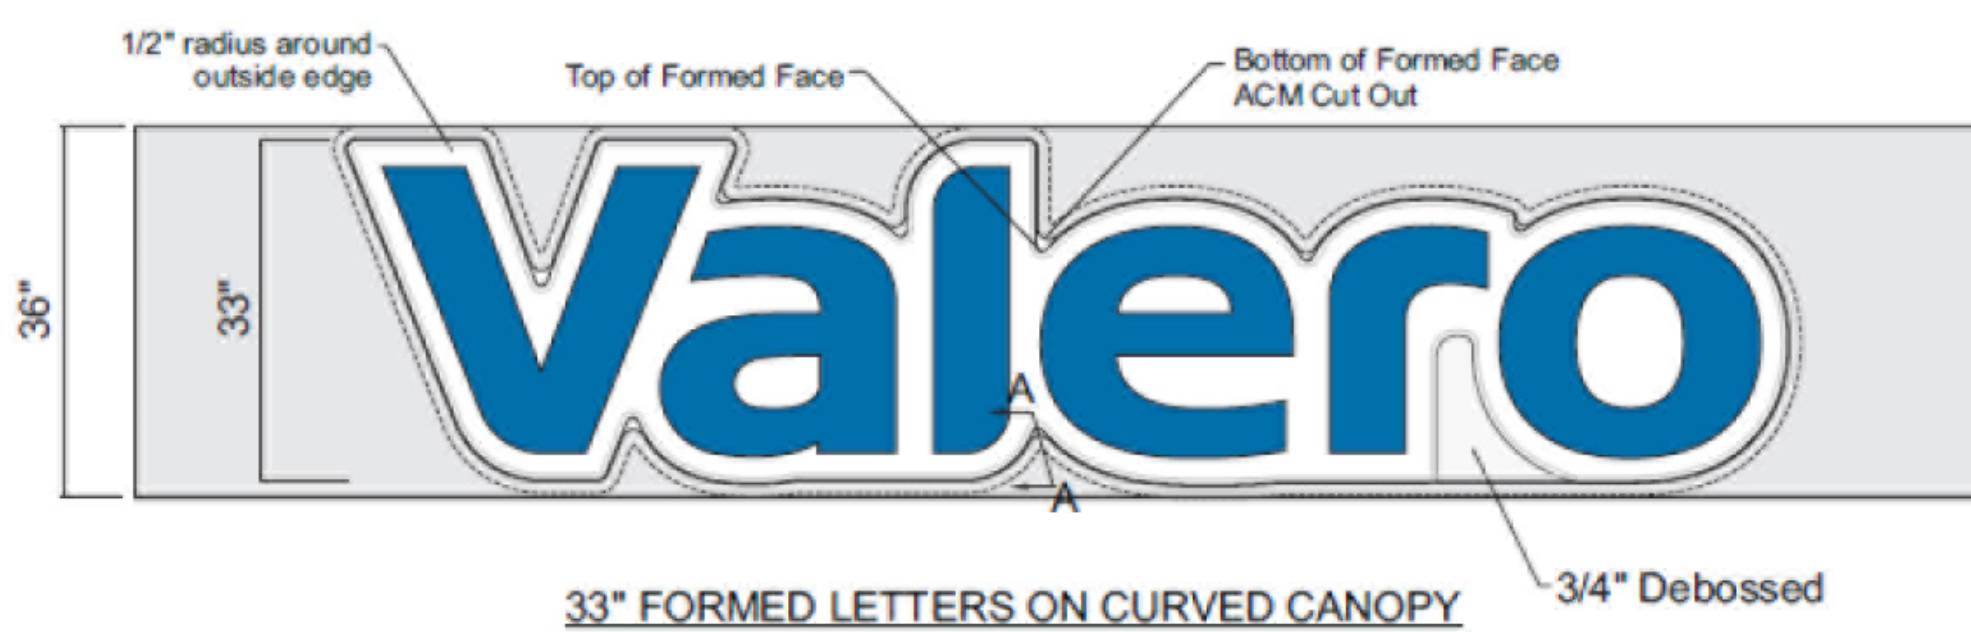

APPROVED BY: _____

DATE: _____

APPROX LEAD-TIME: 3 WEEKS

*ACM & word mark ship from Delaware, Ohio
Canopy Oval ID logos ship from Jacksonville TX*

Valero 36" Canopy System
Dimensional ACM with LED LIGHT BAR on 3 SIDES: A-B-C
Side A: 24' with Oval ID Logo
Side B: 122' with Valero word mark & Oval ID Logo
Side C: 24' with Oval ID Logo
Side D: 122' Valero Detail Flat ACM only