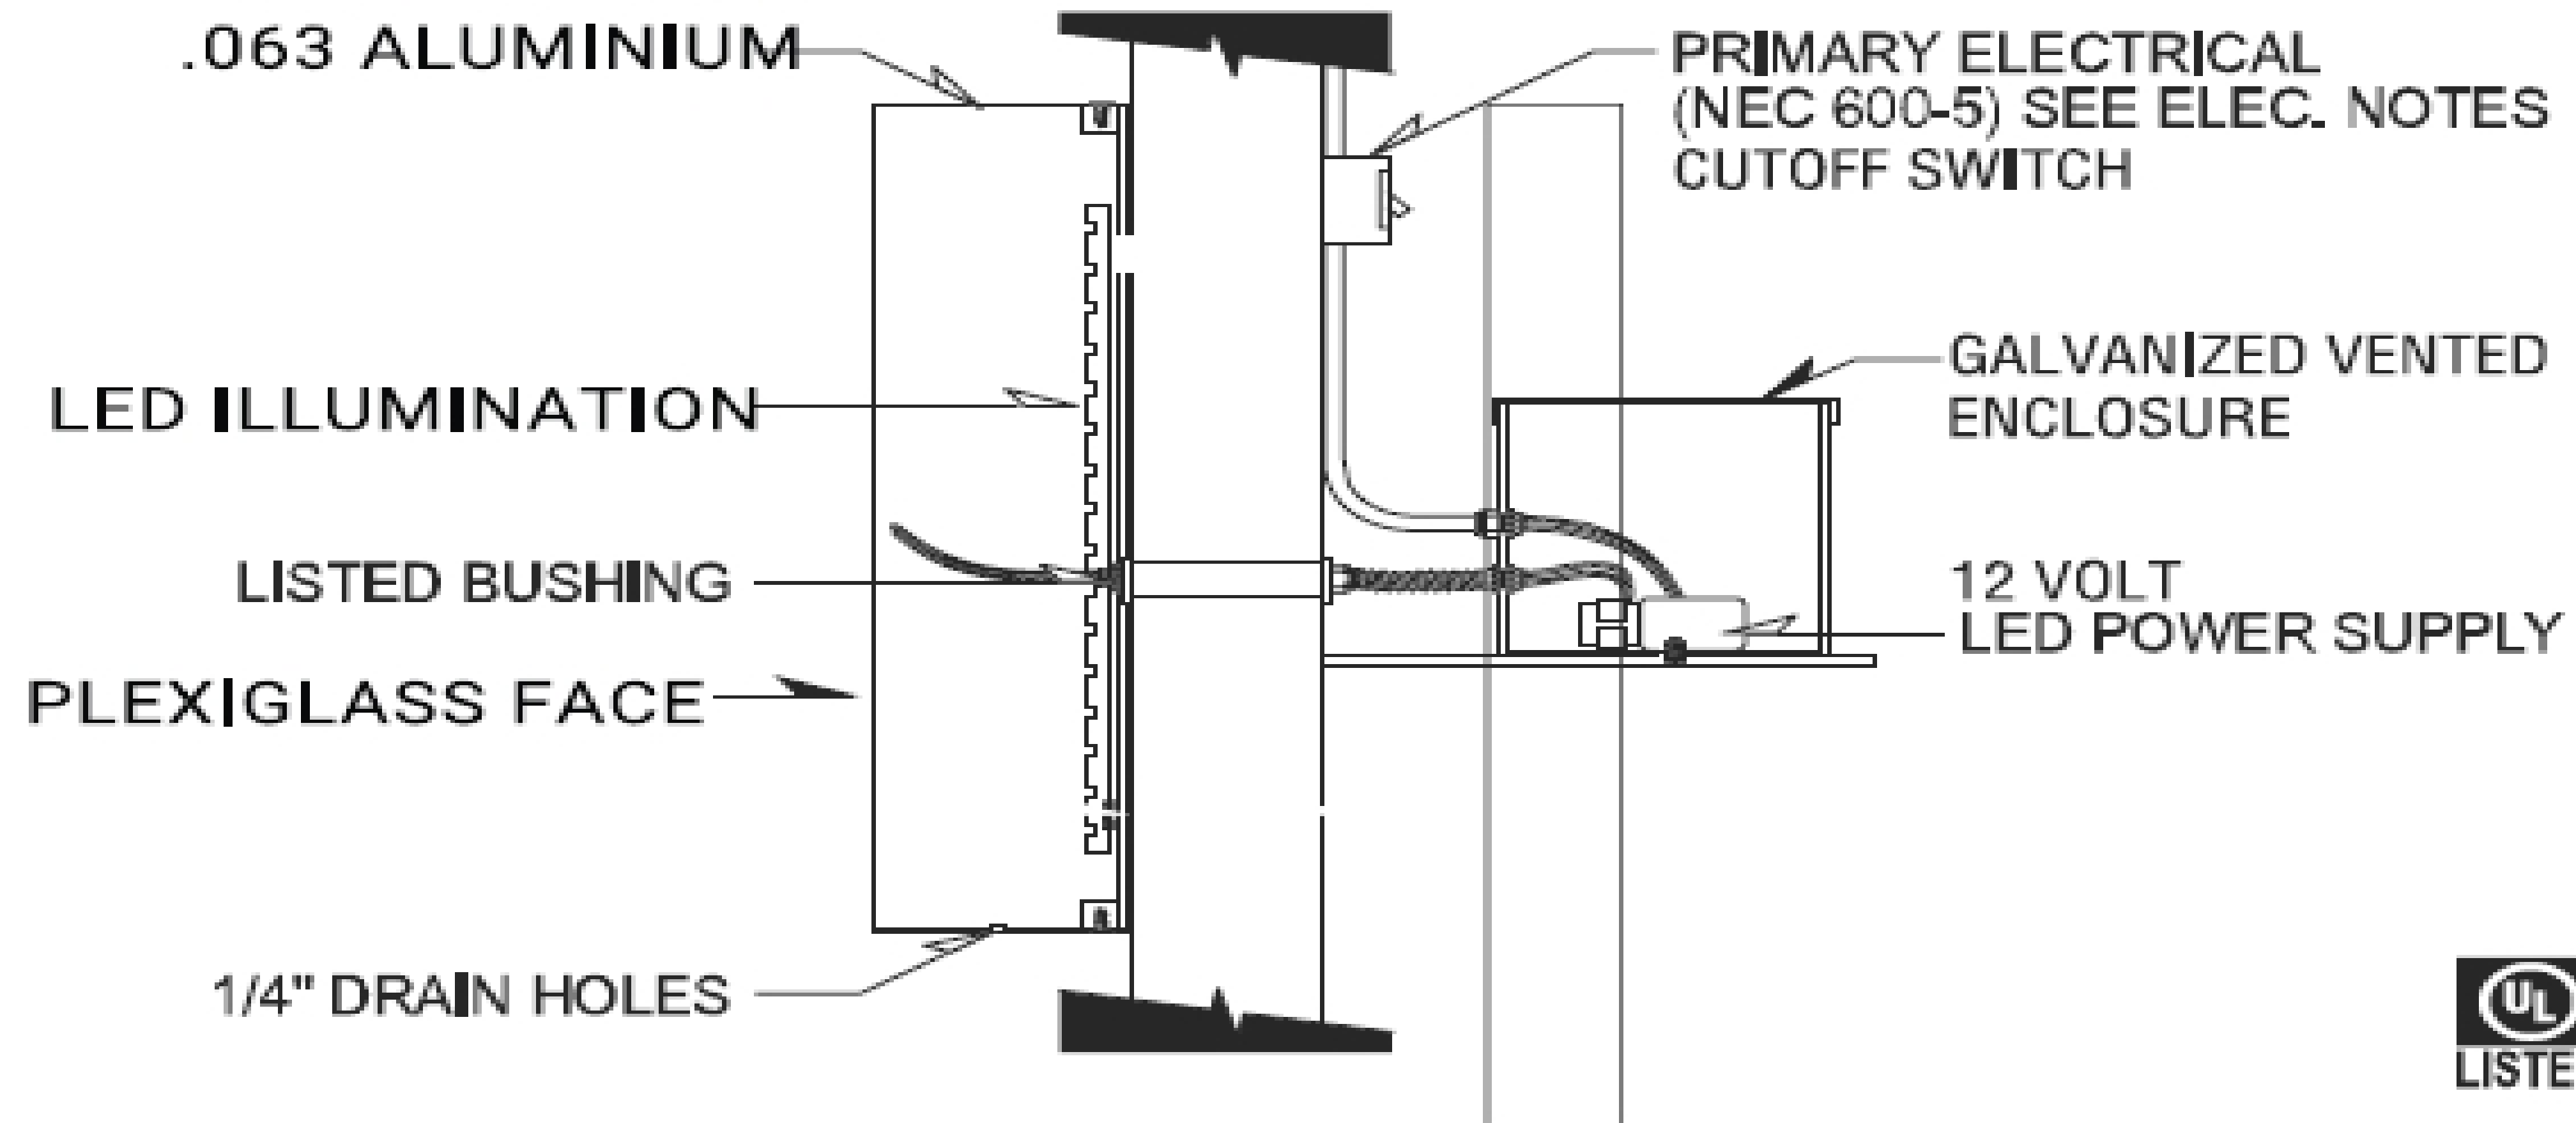

FRONT LIGHT CHANNEL LETTERS

ELECTRICAL NOTES

Sign Company DOES NOT provide primary electrical to sign.
Power to the sign must be done by a licensed electrical contractor or licensed electrician.
Each sign must have:

1. A minimum of one dedicated 120V 20A circuit
2. Junction box installed within 6 feet of sign
3. Three wires: Line, Ground, Neutral