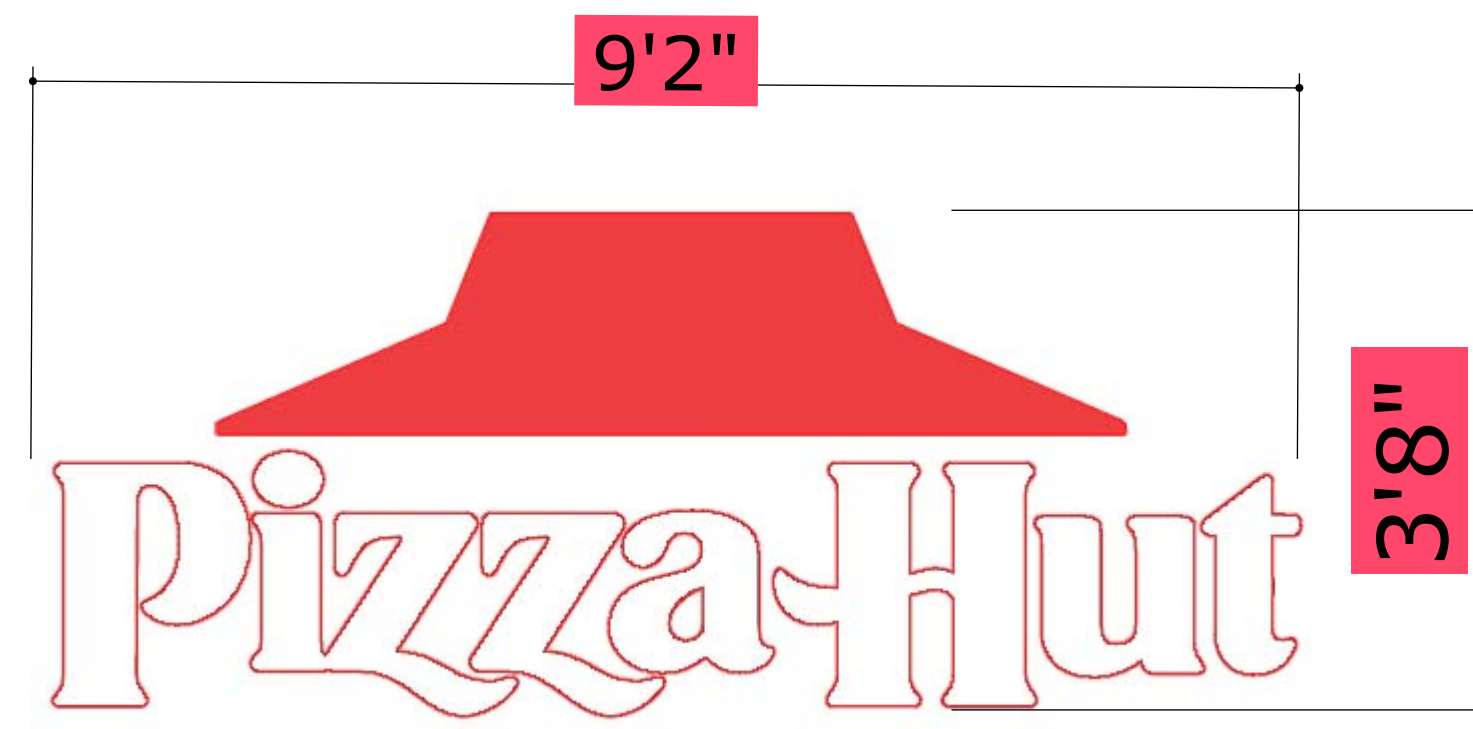

SIGN#5

Size: 8' x 2'10" x 3"

Faces: 1/8" acrylic

Face color: Red, Yellow, Green

Returns: .080 aluminum Return color: Black

Voltage: 120vac/12vdc

Led Modular: 5000K

Mounting: 2" standoff to wall Anchors: 1/4" x 6" studs

SIGN#6

Size: 9'2" x 3'8" x 3"

Faces: 1/8" acrylic

Face color: Red, Yellow, White

Returns: .080 aluminum Return color: Black

Voltage: 120vac/12vdc

Led Modular: 5000K

Mounting: 2" standoff to wall Anchors: 1/4" x 6" studs

SIGN#7

Size: 4' x 4' x 3"

Faces: 1/8" acrylic

Face color: Red, Yellow, White

Returns: .080 aluminum Return color: Black

Voltage: 120vac/12vdc

Led Modular: 5000K

Mounting: 2" standoff to wall Anchors: 1/4" x 6" studs