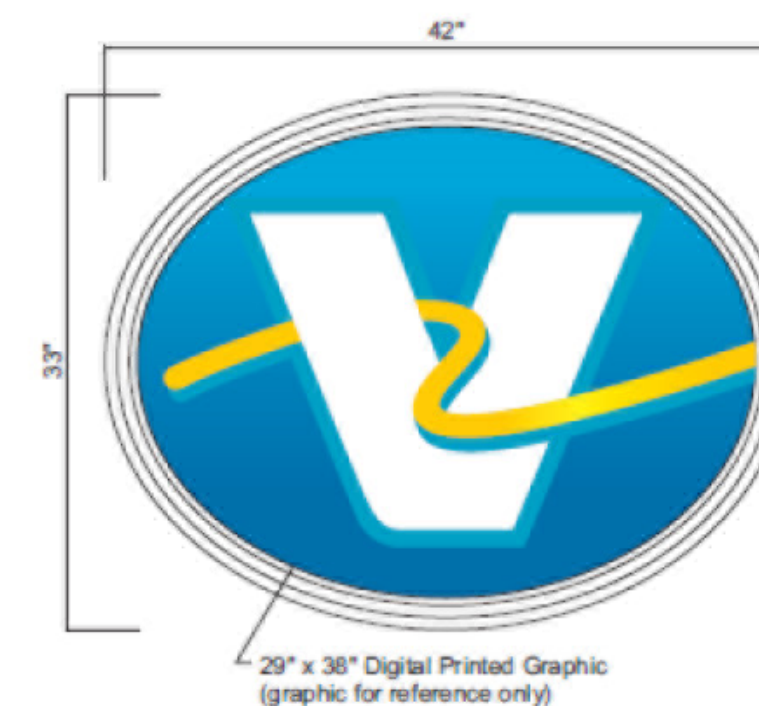

MP MARKET EATERY

SIGN#1
 Size: 3' x 3' x 3"
 Faces: 1/8" acrylic
 Face color: Red, Yellow, White
 Returns: .080 aluminum Return color: Black
 Voltage: 120vac/12vdc
 Led Modular: 5000K
 Mounting: 2" standoff to wall Anchors:
 1/4" x 6" studs

SIGN#7

Size: 4' x 4' x 3"

Faces: 1/8" acrylic

Face color: Red, Yellow, White

Returns: .080 aluminum Return color: Black

Voltage: 120vac/12vdc

Led Modular: 5000K

Mounting: 2" standoff to wall Anchors: 1/4" x 6" studs

Width: 24feet

Height: 2 feet

Depth: 3 inches

Single Sign Area:

24 x 2 = 48 SQFT

Total Area for 4 Signs:

Specifications

Material

APPROVED BY: _____

DATE: _____

APPROX LEAD-TIME: 3 WEEKS

*ACM & word mark ship from Delaware, Ohio
Canopy Oval ID logos ship from Jacksonville TX*

Valero 36" Canopy System
Dimensional ACM with LED LIGHT BAR on 3 SIDES: A-B-C
Side A: 24' with Oval ID Logo
Side B: 122' with Valero word mark & Oval ID Logo
Side C: 24' with Oval ID Logo
Side D: 122' Valero Detail Flat ACM only