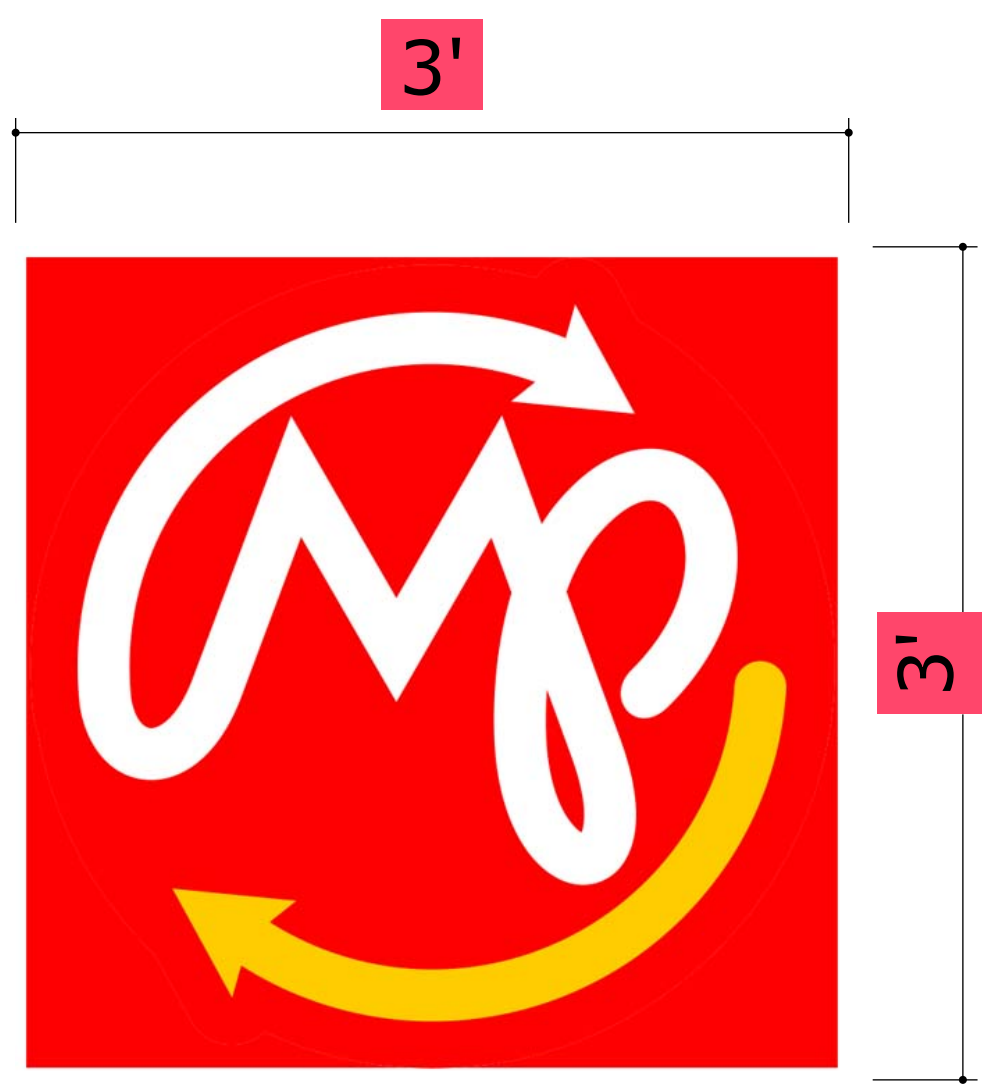

#3. 27'8" × 3' = 83 sq ft

#4. 55'2" × 7" = 32 sq ft

#5. 8' × 2'10" = 22.50 sq ft

#6. 9'2" × 3'8" = 34.50 sq ft

#7. 4' × 4' = 16 sq ft

Total Square Footage: 210 sq ft

BANNER SIGN AND GRAPHIC

13801 N FM 973
MANOR, TX 78653
RAFIQA9@AOL.COM

MP MARKET EATERY

SIGN#1
 Size: 3' x 3' x 3"
 Faces: 1/8" acrylic
 Face color: Red, Yellow, White
 Returns: .080 aluminum Return color: Black
 Voltage: 120vac/12vdc
 Led Modular: 5000K
 Mounting: 2" standoff to wall Anchors:
 1/4" x 6" studs