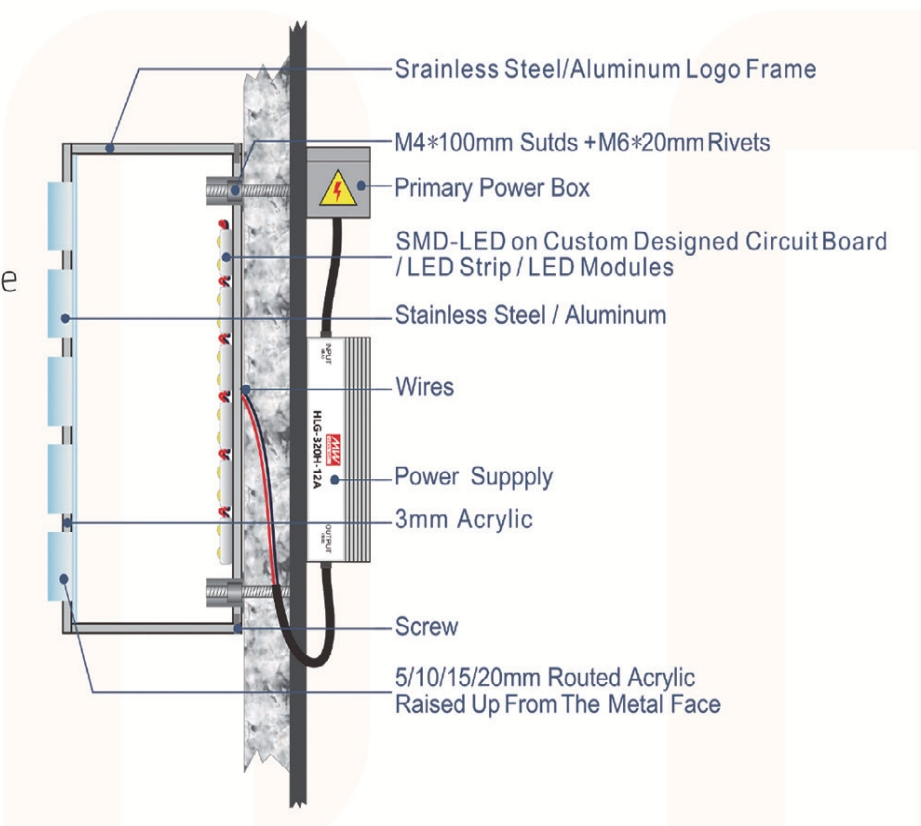

MP MARKET EATERY

SIGN#1
 Size: 3' x 3' x 3"
 Faces: 1/8" acrylic
 Face color: Red, Yellow, White
 Returns: .080 aluminum Return color: Black
 Voltage: 120vac/12vdc
 Led Modular: 5000K
 Mounting: 2" standoff to wall Anchors:
 1/4" x 6" studs

SIGN#7

Size: 4' x 4' x 3"

Faces: 1/8" acrylic

Face color: Red, Yellow, White

Returns: .080 aluminum Return color: Black

Voltage: 120vac/12vdc

Led Modular: 5000K

Mounting: 2" standoff to wall Anchors: 1/4" x 6" studs