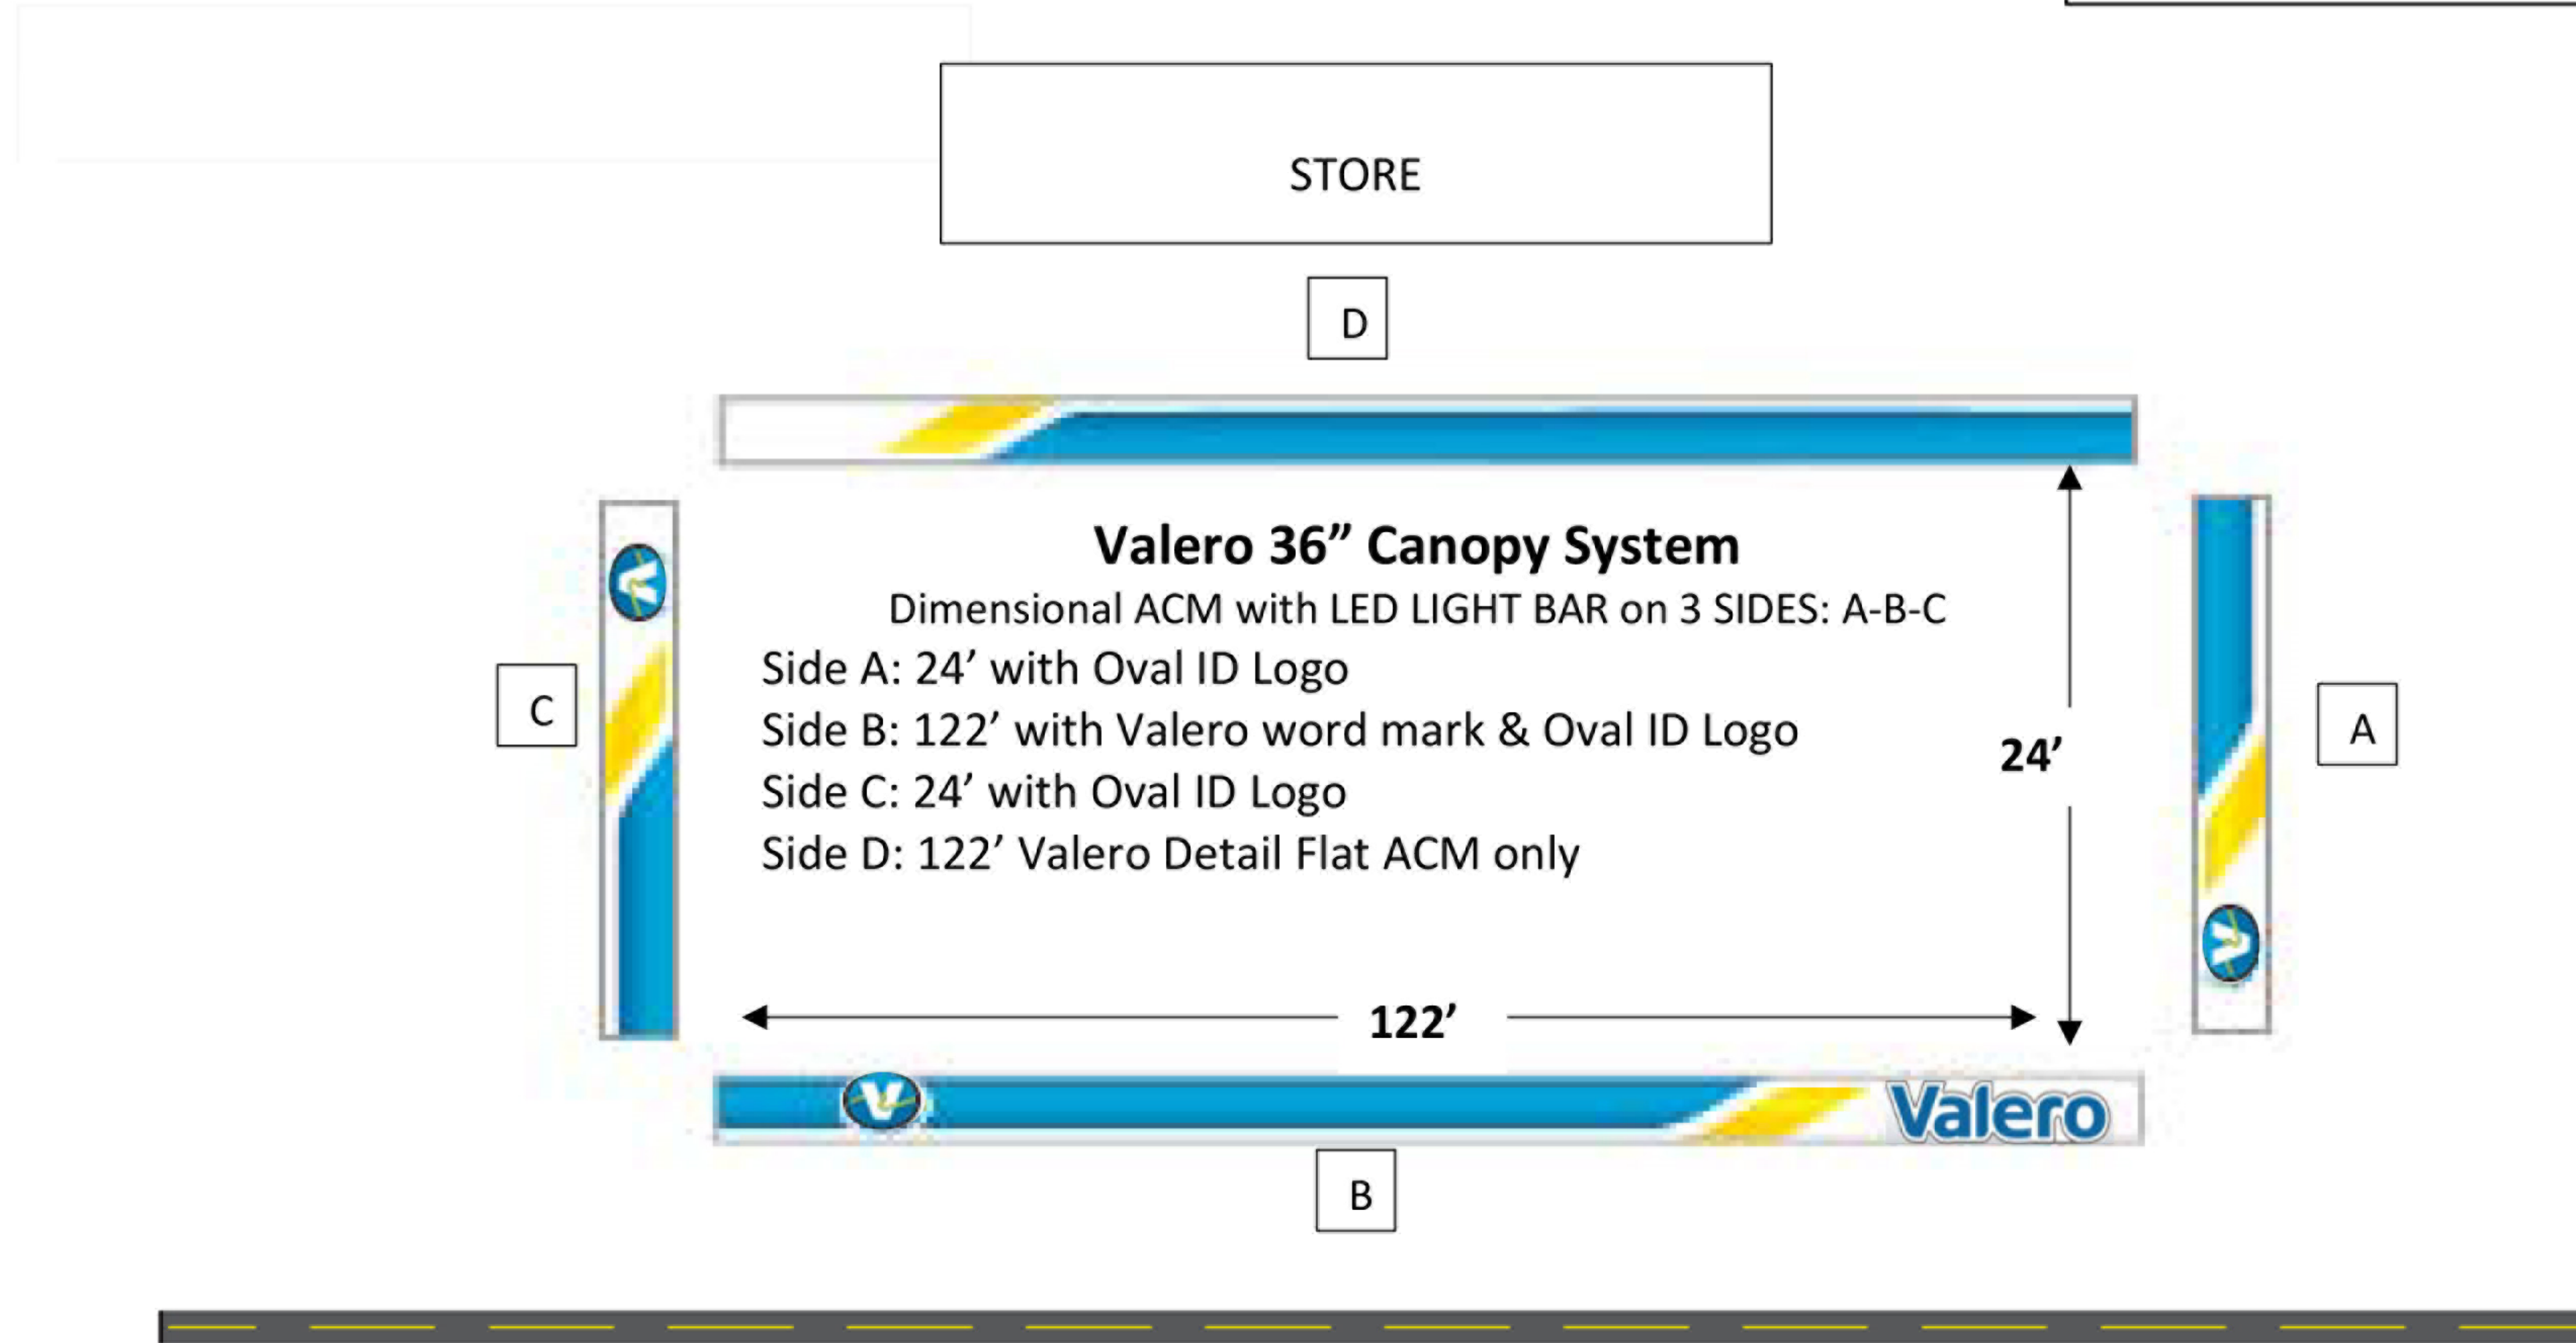

SIGN#7

Size: 4' x 4' x 3"

Faces: 1/8" acrylic

Face color: Red, Yellow, White

Returns: .080 aluminum Return color: Black

Voltage: 120vac/12vdc

Led Modular: 5000K

Mounting: 2" standoff to wall Anchors: 1/4" x 6" studs

Electrical Configuration

Voltage: 120VAC / 12VDC

LED Modular: 5000K

Mounting Details

Mounting Method: 2-inch standoff to wall

Anchors: 1/4" x 6" studs

FORONTAGE 150SQFT X 2 BUILDING = 300 SQ FT

ALLOWABLE SIGNAGE IS 450 SQFT

TOTAL SQFT SIGNAGE IS 192.00SQ FT+ 252 SQFT = 444 SQFT

SITE ADDRESS:

Valero SPL 32178
13801 FM 973
Manor, TX 78653

CANOPY PLAN VIEW
Quote 22-68495-20

- Confirmed Canopy Fascia Height 36"
- Confirm 2' ACM Field Variance All

APPROVED BY: _____

DATE: _____

APPROX LEAD-TIME: 3 WEEKS

*ACM & word mark ship from Delaware, Ohio
Canopy Oval ID logos ship from Jacksonville TX*

Valero 36" Canopy System
Dimensional ACM with LED LIGHT BAR on 3 SIDES: A-B-C
Side A: 24' with Oval ID Logo
Side B: 122' with Valero word mark & Oval ID Logo
Side C: 24' with Oval ID Logo
Side D: 122' Valero Detail Flat ACM only