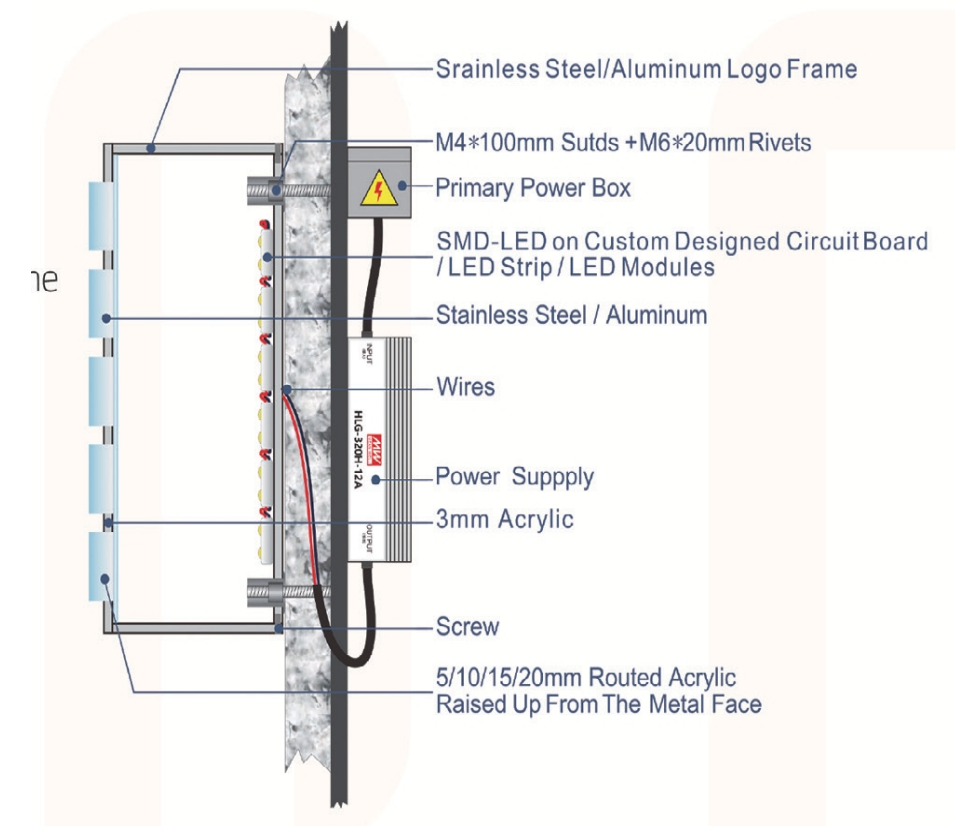

SIGN#2
Size: 3' 9"x 3'9" x 3"
Faces: 1/8" acrylic
Face color: Red, Yellow, White
Returns: .080 aluminum Return color: Black
Voltage: 120vac/12vdc
Led Modular: 5000K
Mounting: Stand