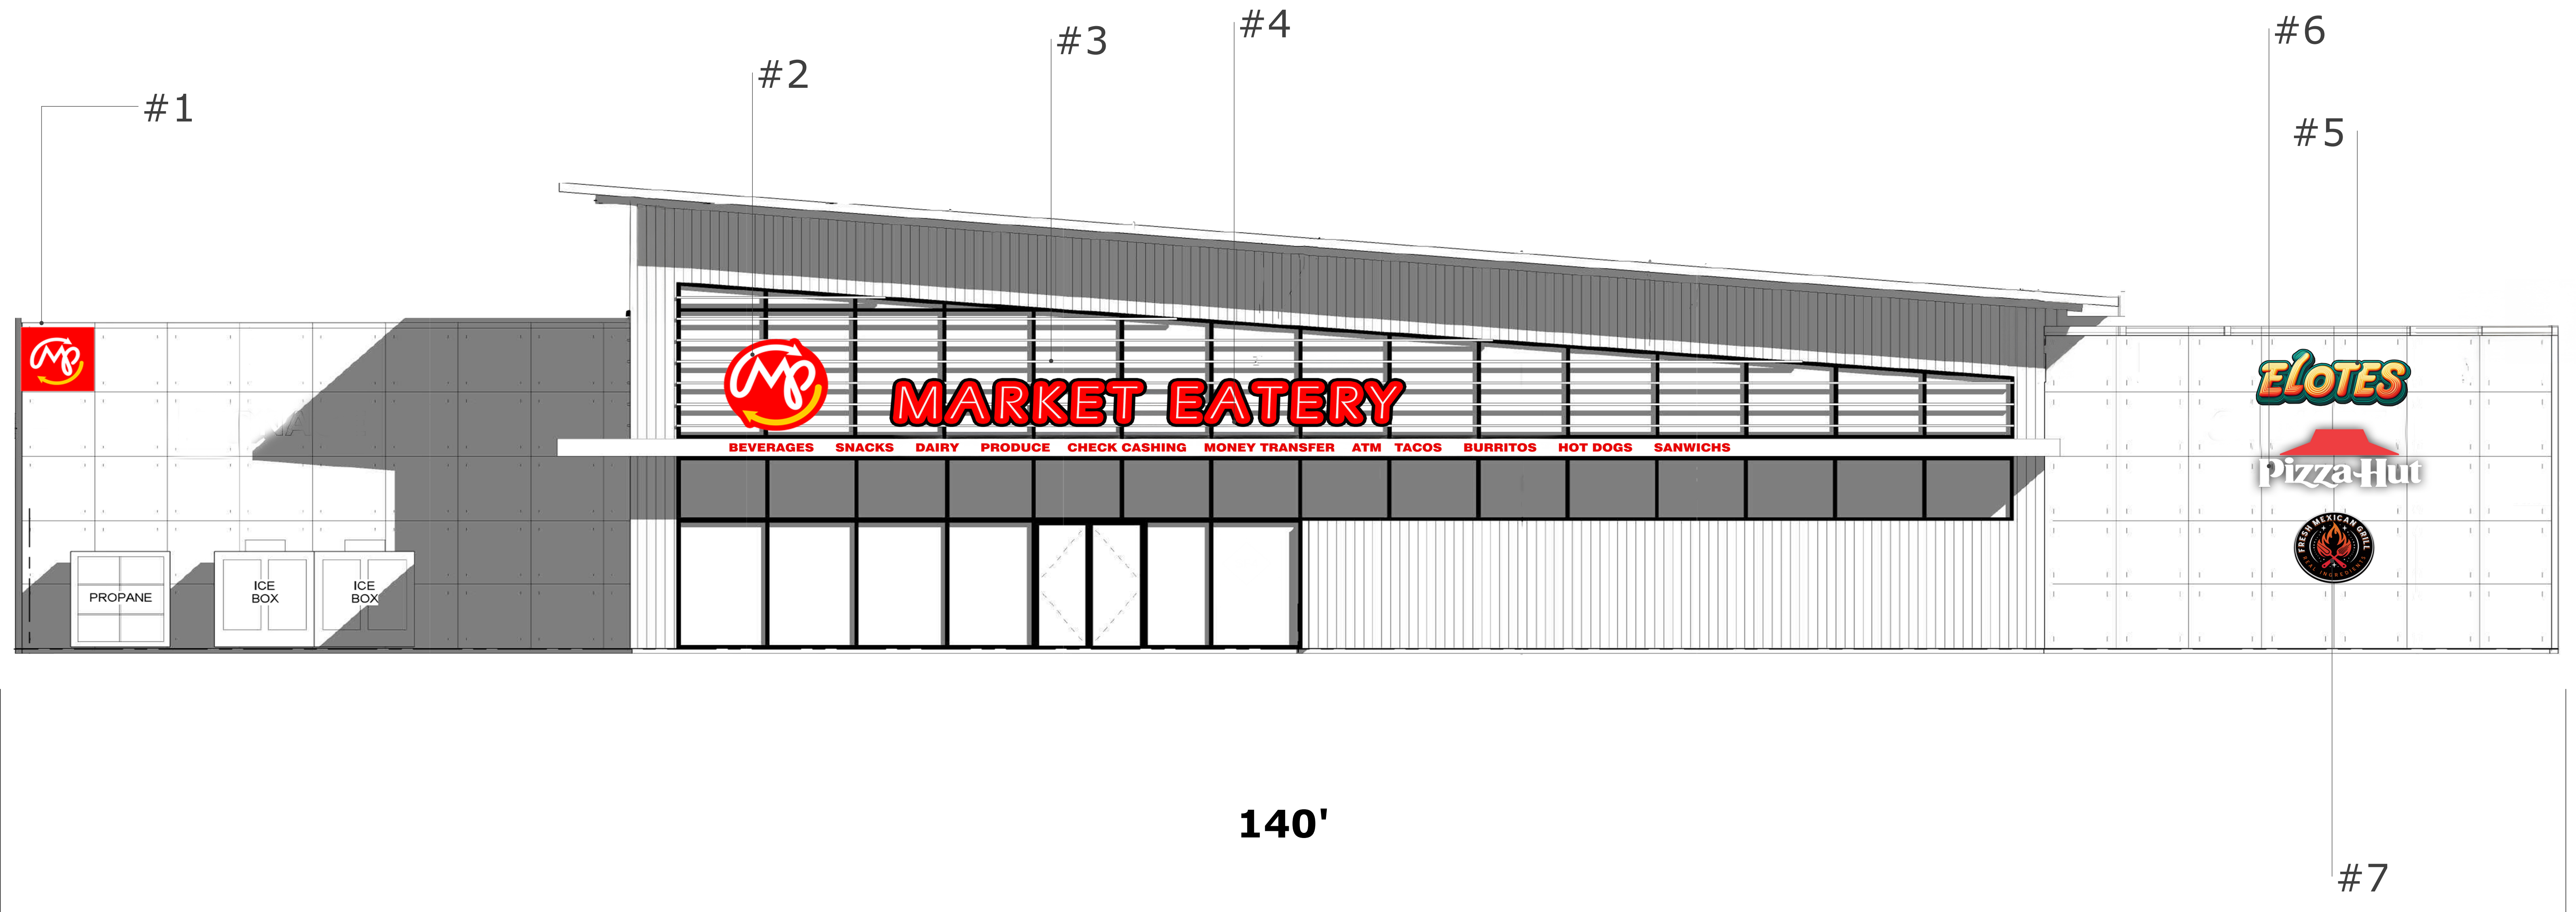

Page 3: Electric Diagram

ZONE: C2

Allowed Frontage = Building Size × 1.5

Calculation: 140 × 1.5 = 210 feet

Signage Area = 210 square feet

Signage Breakdown

#1. 3' × 3' = 9 sq ft

#2. 3'9" × 3'9" = 14 sq ft

#3. 27'8" × 3' = 83 sq ft

#4. 55'2" × 7" = 32 sq ft

#5. 8' × 2'10" = 22.50 sq ft

#6. 9'2" × 3'8" = 34.50 sq ft

#7. 4' × 4' = 16 sq ft

Total Square Footage: 210 sq ft

BANNER SIGN AND GRAPHIC

13801 N FM 973
MANOR, TX 78653
RAFIQA9@AOL.COM

MP MARKET EATERY

SIGN#1
 Size: 3' x 3' x 3"
 Faces: 1/8" acrylic
 Face color: Red, Yellow, White
 Returns: .080 aluminum Return color: Black
 Voltage: 120vac/12vdc
 Led Modular: 5000K
 Mounting: 2" standoff to wall Anchors:
 1/4" x 6" studs

SIGN#2
 Size: 3' 9"x 3'9" x 3"
 Faces: 1/8" acrylic
 Face color: Red, Yellow, White
 Returns: .080 aluminum Return color: Black
 Voltage: 120vac/12vdc
 Led Modular: 5000K
 Mounting: Stand

SIGN #3
 Size: 27'8" x 3' x 3"
 Faces: Acrylic/ Stainless Steel
 Face color: Red, White, Black
 Returns: .080 aluminum Return color: Black
 Voltage: 120vac/12vdc
 Led Modular: 5000K
 Mounting: Stand