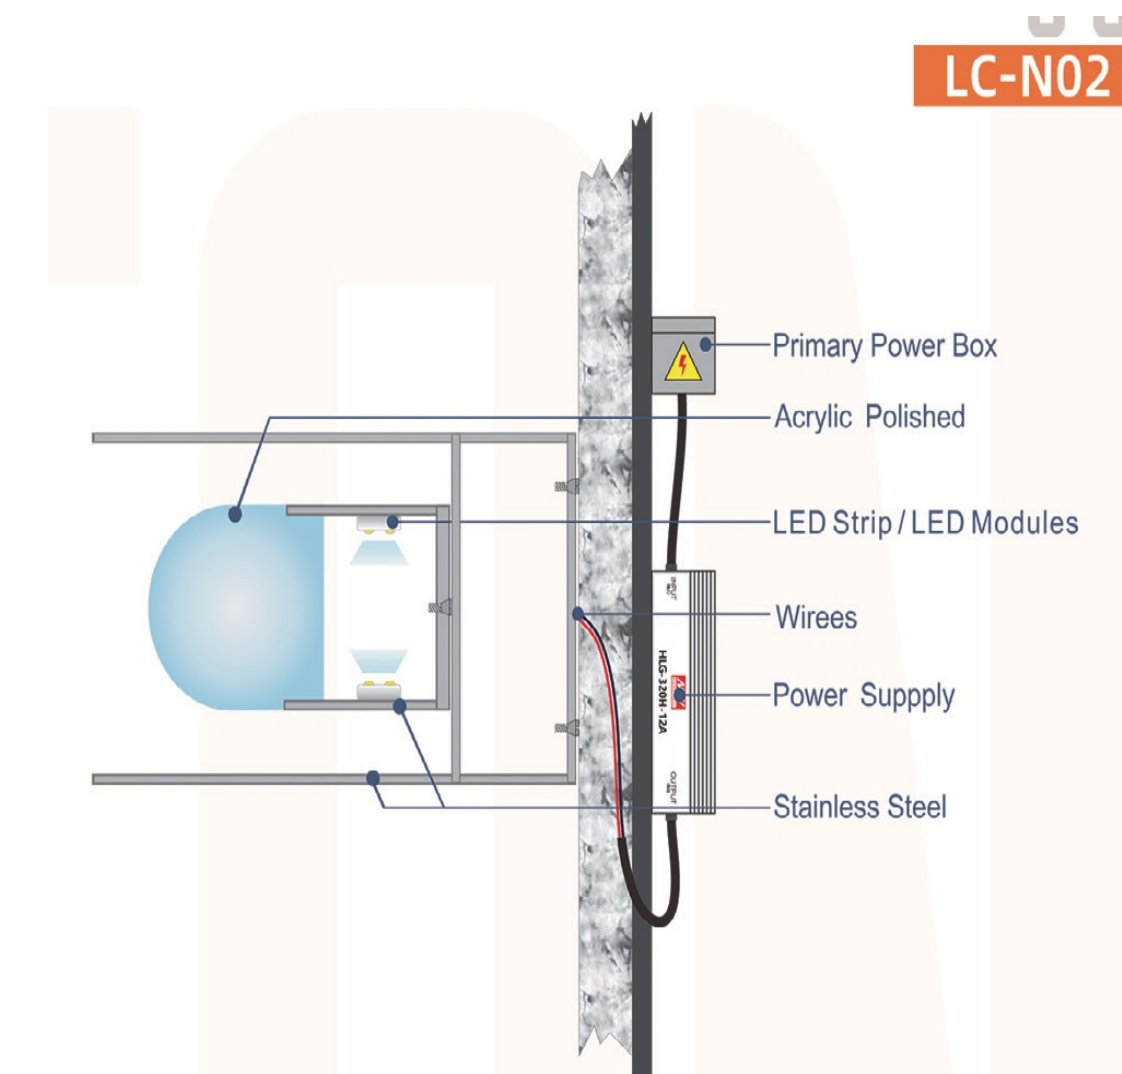

MP MARKET EATERY

SIGN#1
 Size: 3' x 3' x 3"
 Faces: 1/8" acrylic
 Face color: Red, Yellow, White
 Returns: .080 aluminum Return color: Black
 Voltage: 120vac/12vdc
 Led Modular: 5000K
 Mounting: 2" standoff to wall Anchors:
 1/4" x 6" studs

SIGN#2
 Size: 3' 9"x 3'9" x 3"
 Faces: 1/8" acrylic
 Face color: Red, Yellow, White
 Returns: .080 aluminum Return color: Black
 Voltage: 120vac/12vdc
 Led Modular: 5000K
 Mounting: Stand

SIGN #3
 Size: 27'8" x 3' x 3"
 Faces: Acrylic/ Stainless Steel
 Face color: Red, White, Black
 Returns: .080 aluminum Return color: Black
 Voltage: 120vac/12vdc
 Led Modular: 5000K
 Mounting: Stand

SIGN#4
METAL LETTER SIGN
 Size: 55'2" x 7"
 Faces: 1/8" metal
 Face color: Red
 Returns: .080 aluminum Return color: Black
 Voltage: Non- Illuminated
 Led Modular: Non
 Mounting: Double side Tape

SIGN#5

SIGN#7

Size: 4' x 4' x 3"

Faces: 1/8" acrylic

Face color: Red, Yellow, White

Returns: .080 aluminum Return color: Black

Voltage: 120vac/12vdc

Led Modular: 5000K

Mounting: 2" standoff to wall Anchors: 1/4" x 6" studs