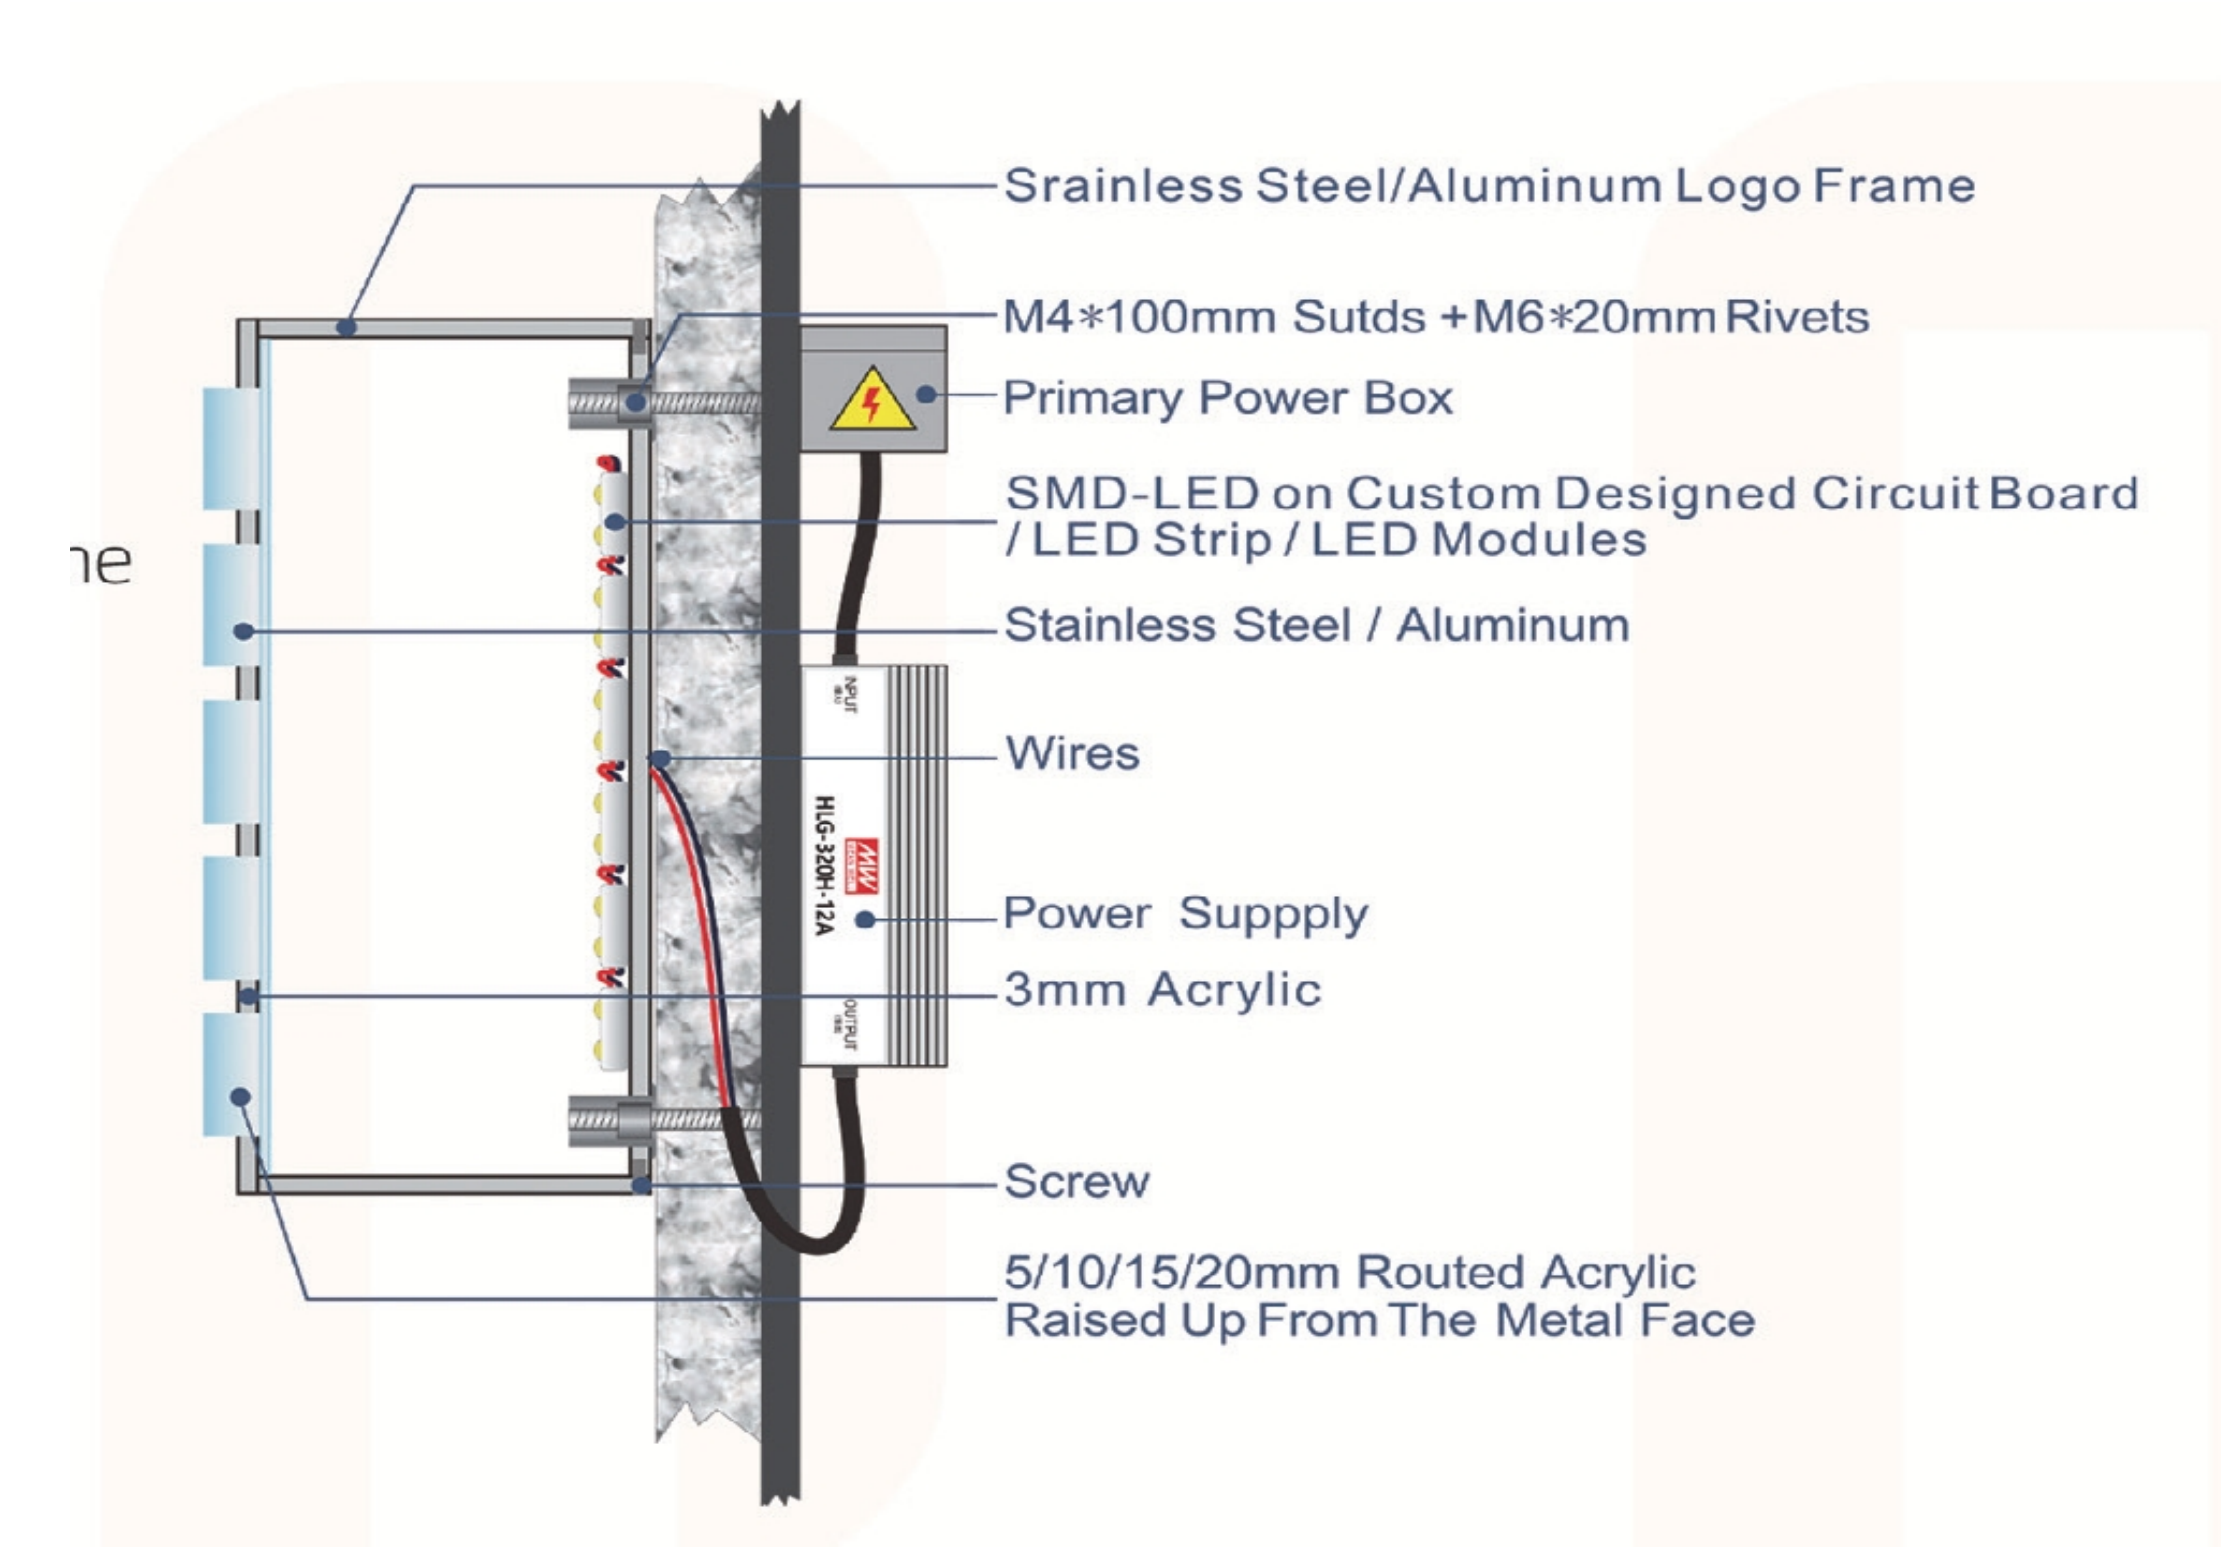

SIGN#7

Size: 4' x 4' x 3"

Faces: 1/8" acrylic

Face color: Red, Yellow, White

Returns: .080 aluminum Return color: Black

Voltage: 120vac/12vdc

Led Modular: 5000K

Mounting: 2" standoff to wall Anchors: 1/4" x 6" studs